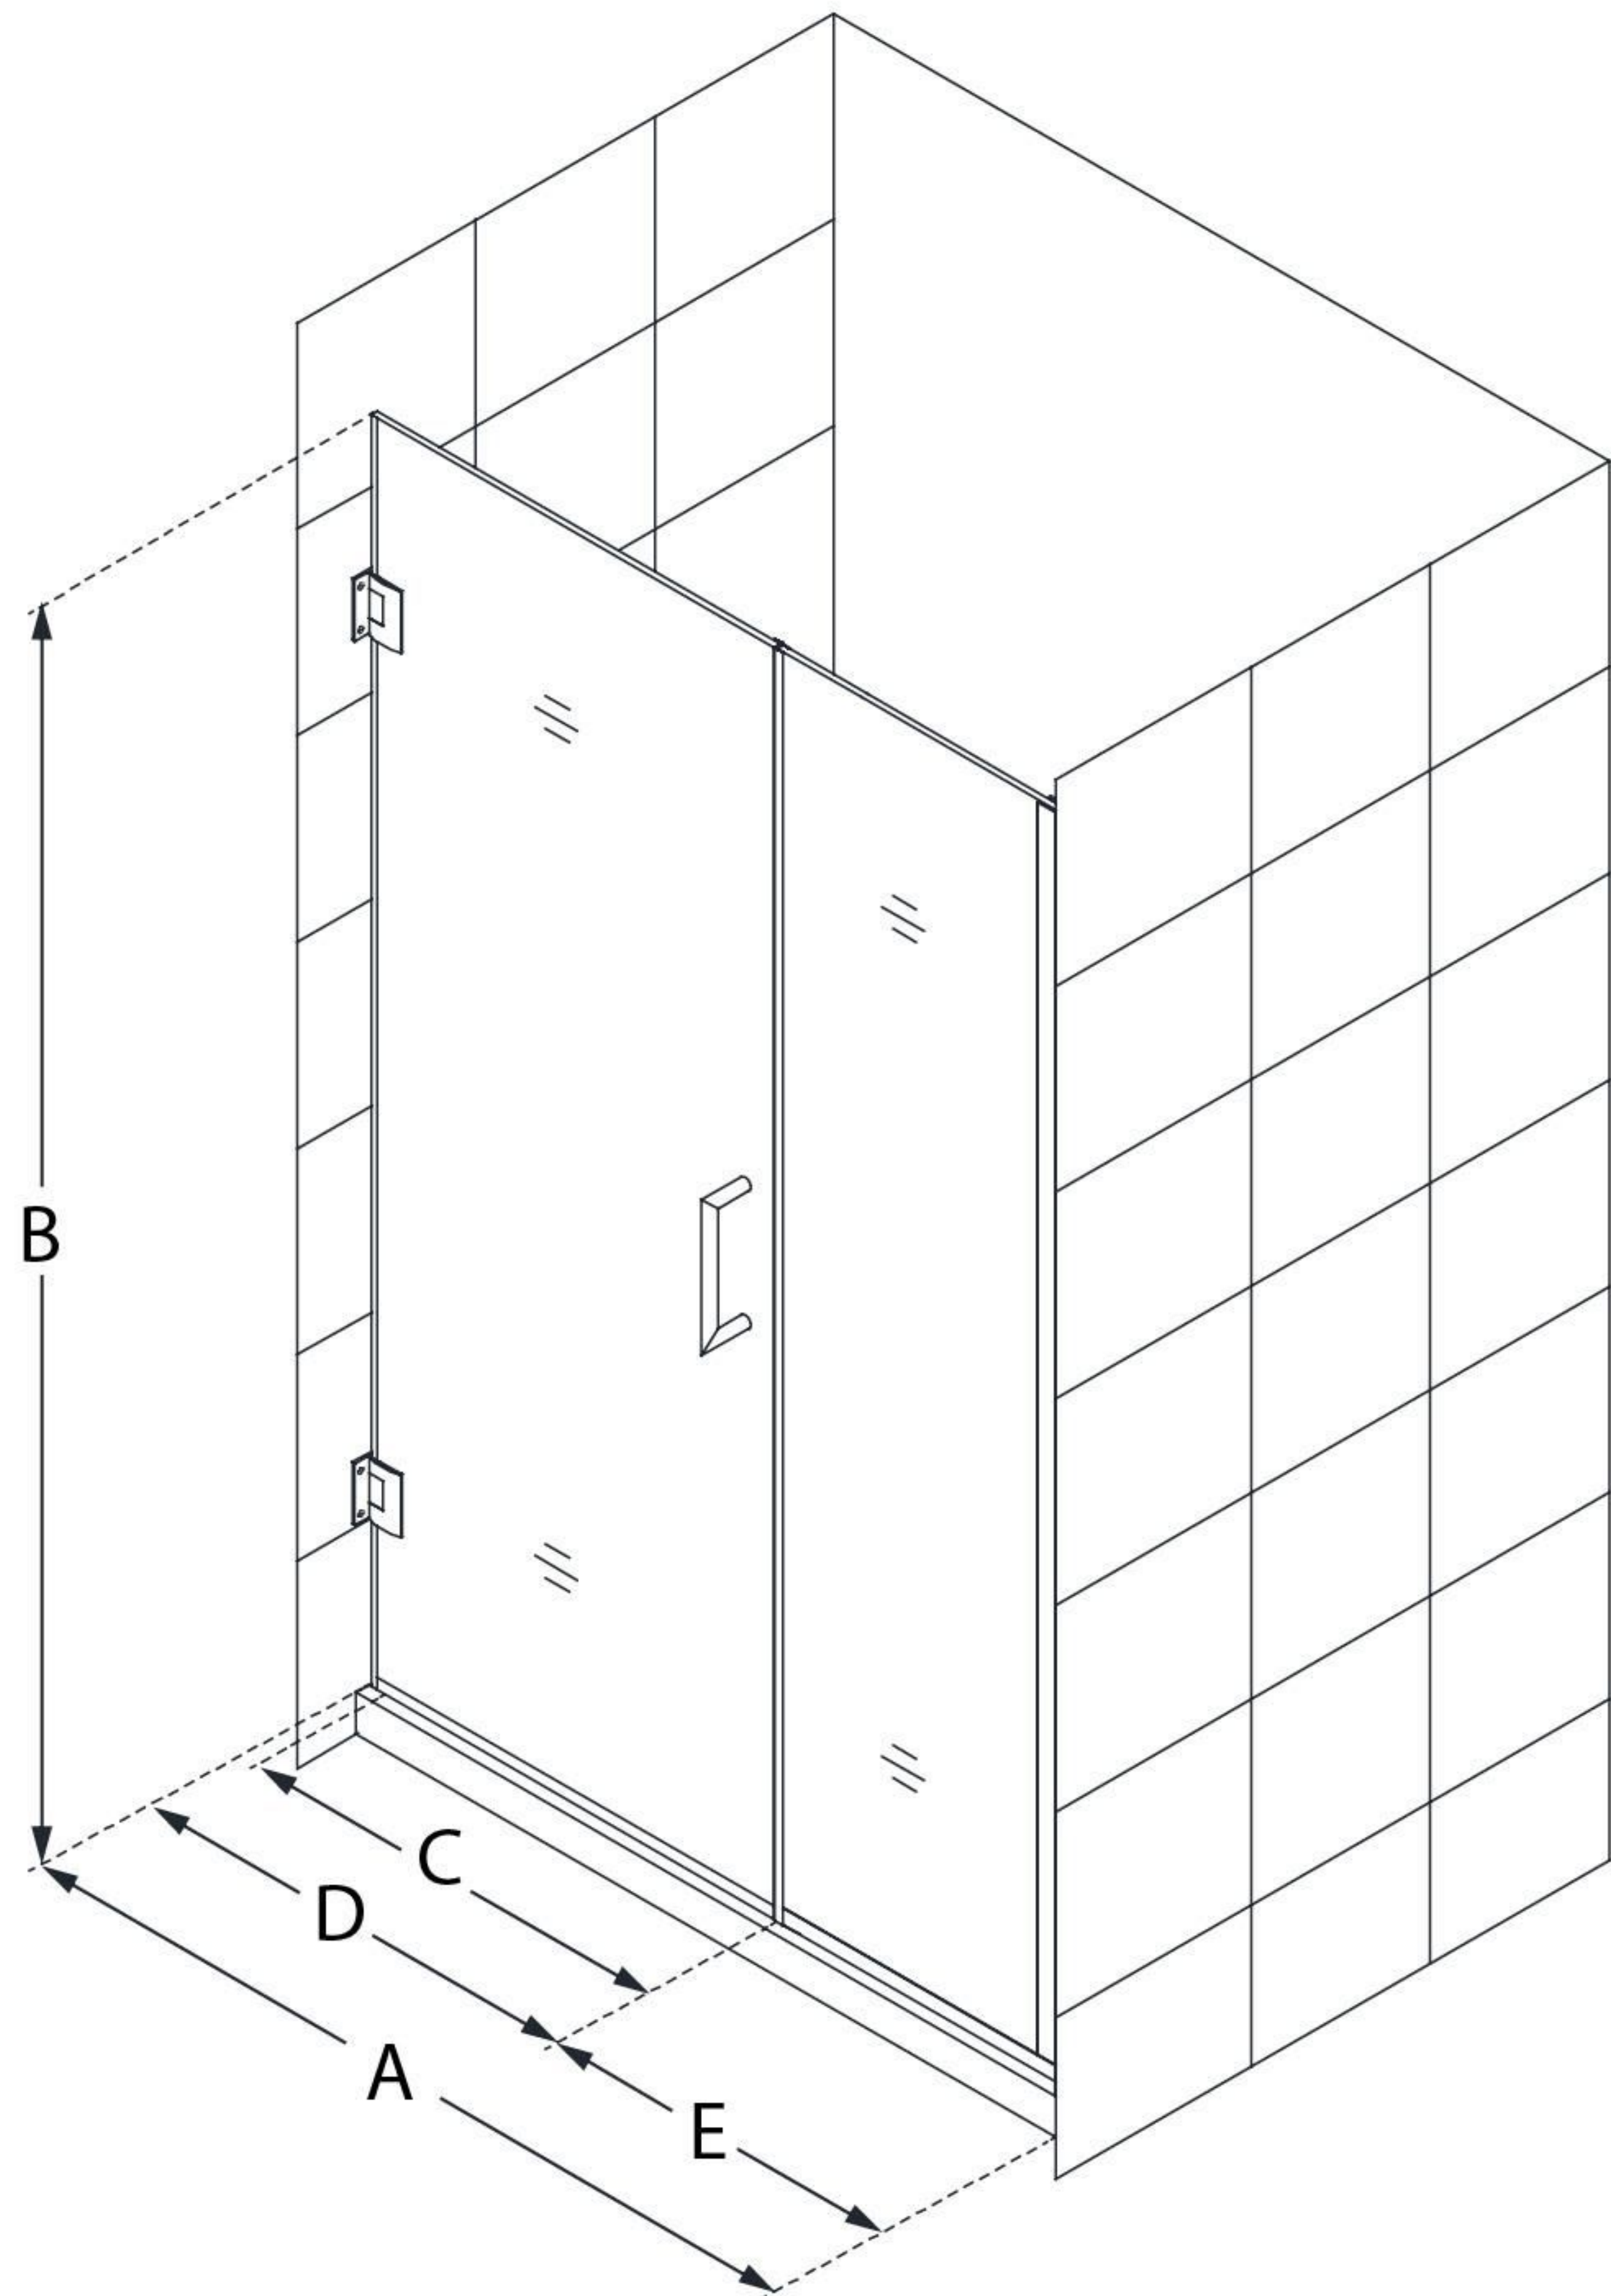

SHDR-245057210

UNIDOOR PLUS

DreamLine Unidoor Plus 50 1/2 -
51" W x 72" H Frameless Hinged
Shower Door, Clear Glass

SWING DOOR

CONFIGURATION DIMENSIONS:

A: 50 1/2 - 51"

MODEL WIDTH

B: 72"

MODEL HEIGHT

C: 27"

ACCESS WIDTH

D: 28"

DOOR WIDTH

E: 22 1/2"

INLINE PANEL WIDTH

DreamLine reserves the right to update or modify the hardware or materials pictured without prior notice for the purpose of product improvement and customer satisfaction.