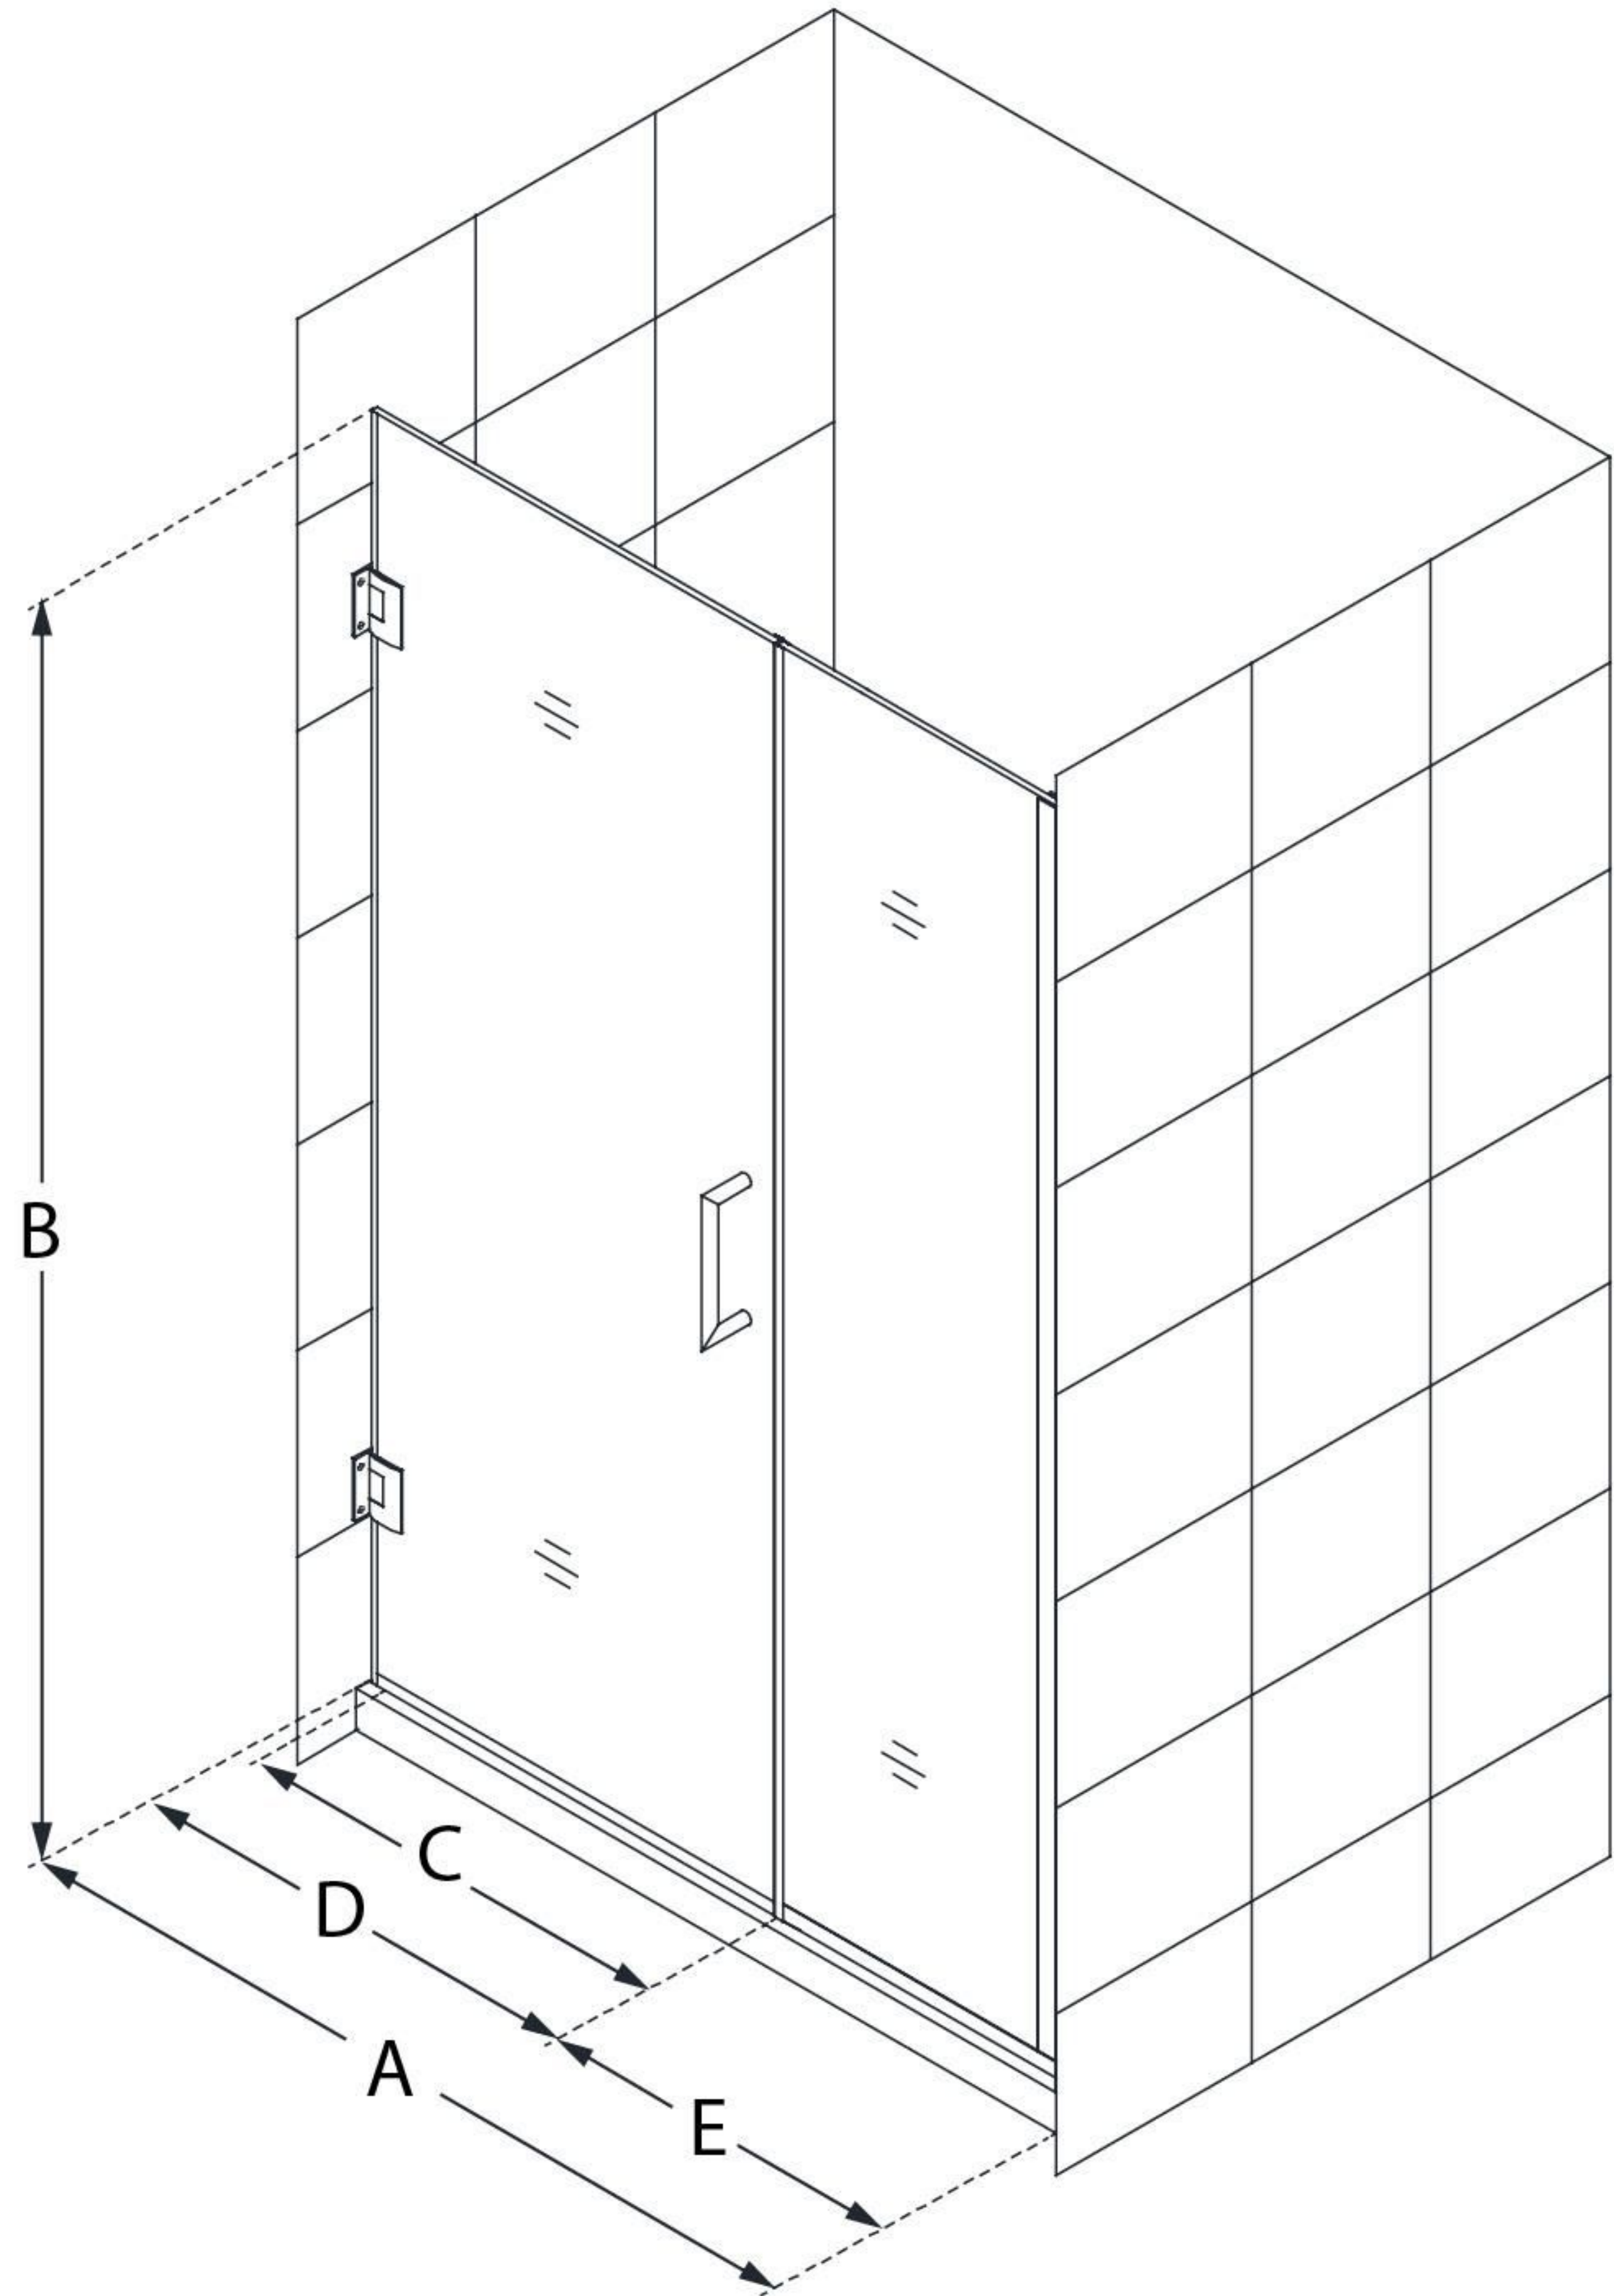

SHDR-245007210

UNIDOOR PLUS

DreamLine Unidoor Plus 50-50
1/2" W x 72" H Frameless Hinged
Shower Door, Clear Glass

SWING DOOR

CONFIGURATION DIMENSIONS:

A: 50 - 50 1/2"

MODEL WIDTH

B: 72"

MODEL HEIGHT

C: 27"

ACCESS WIDTH

D: 28"

DOOR WIDTH

E: 22"

INLINE PANEL WIDTH

DreamLine reserves the right to update or modify the hardware or materials pictured without prior notice for the purpose of product improvement and customer satisfaction.