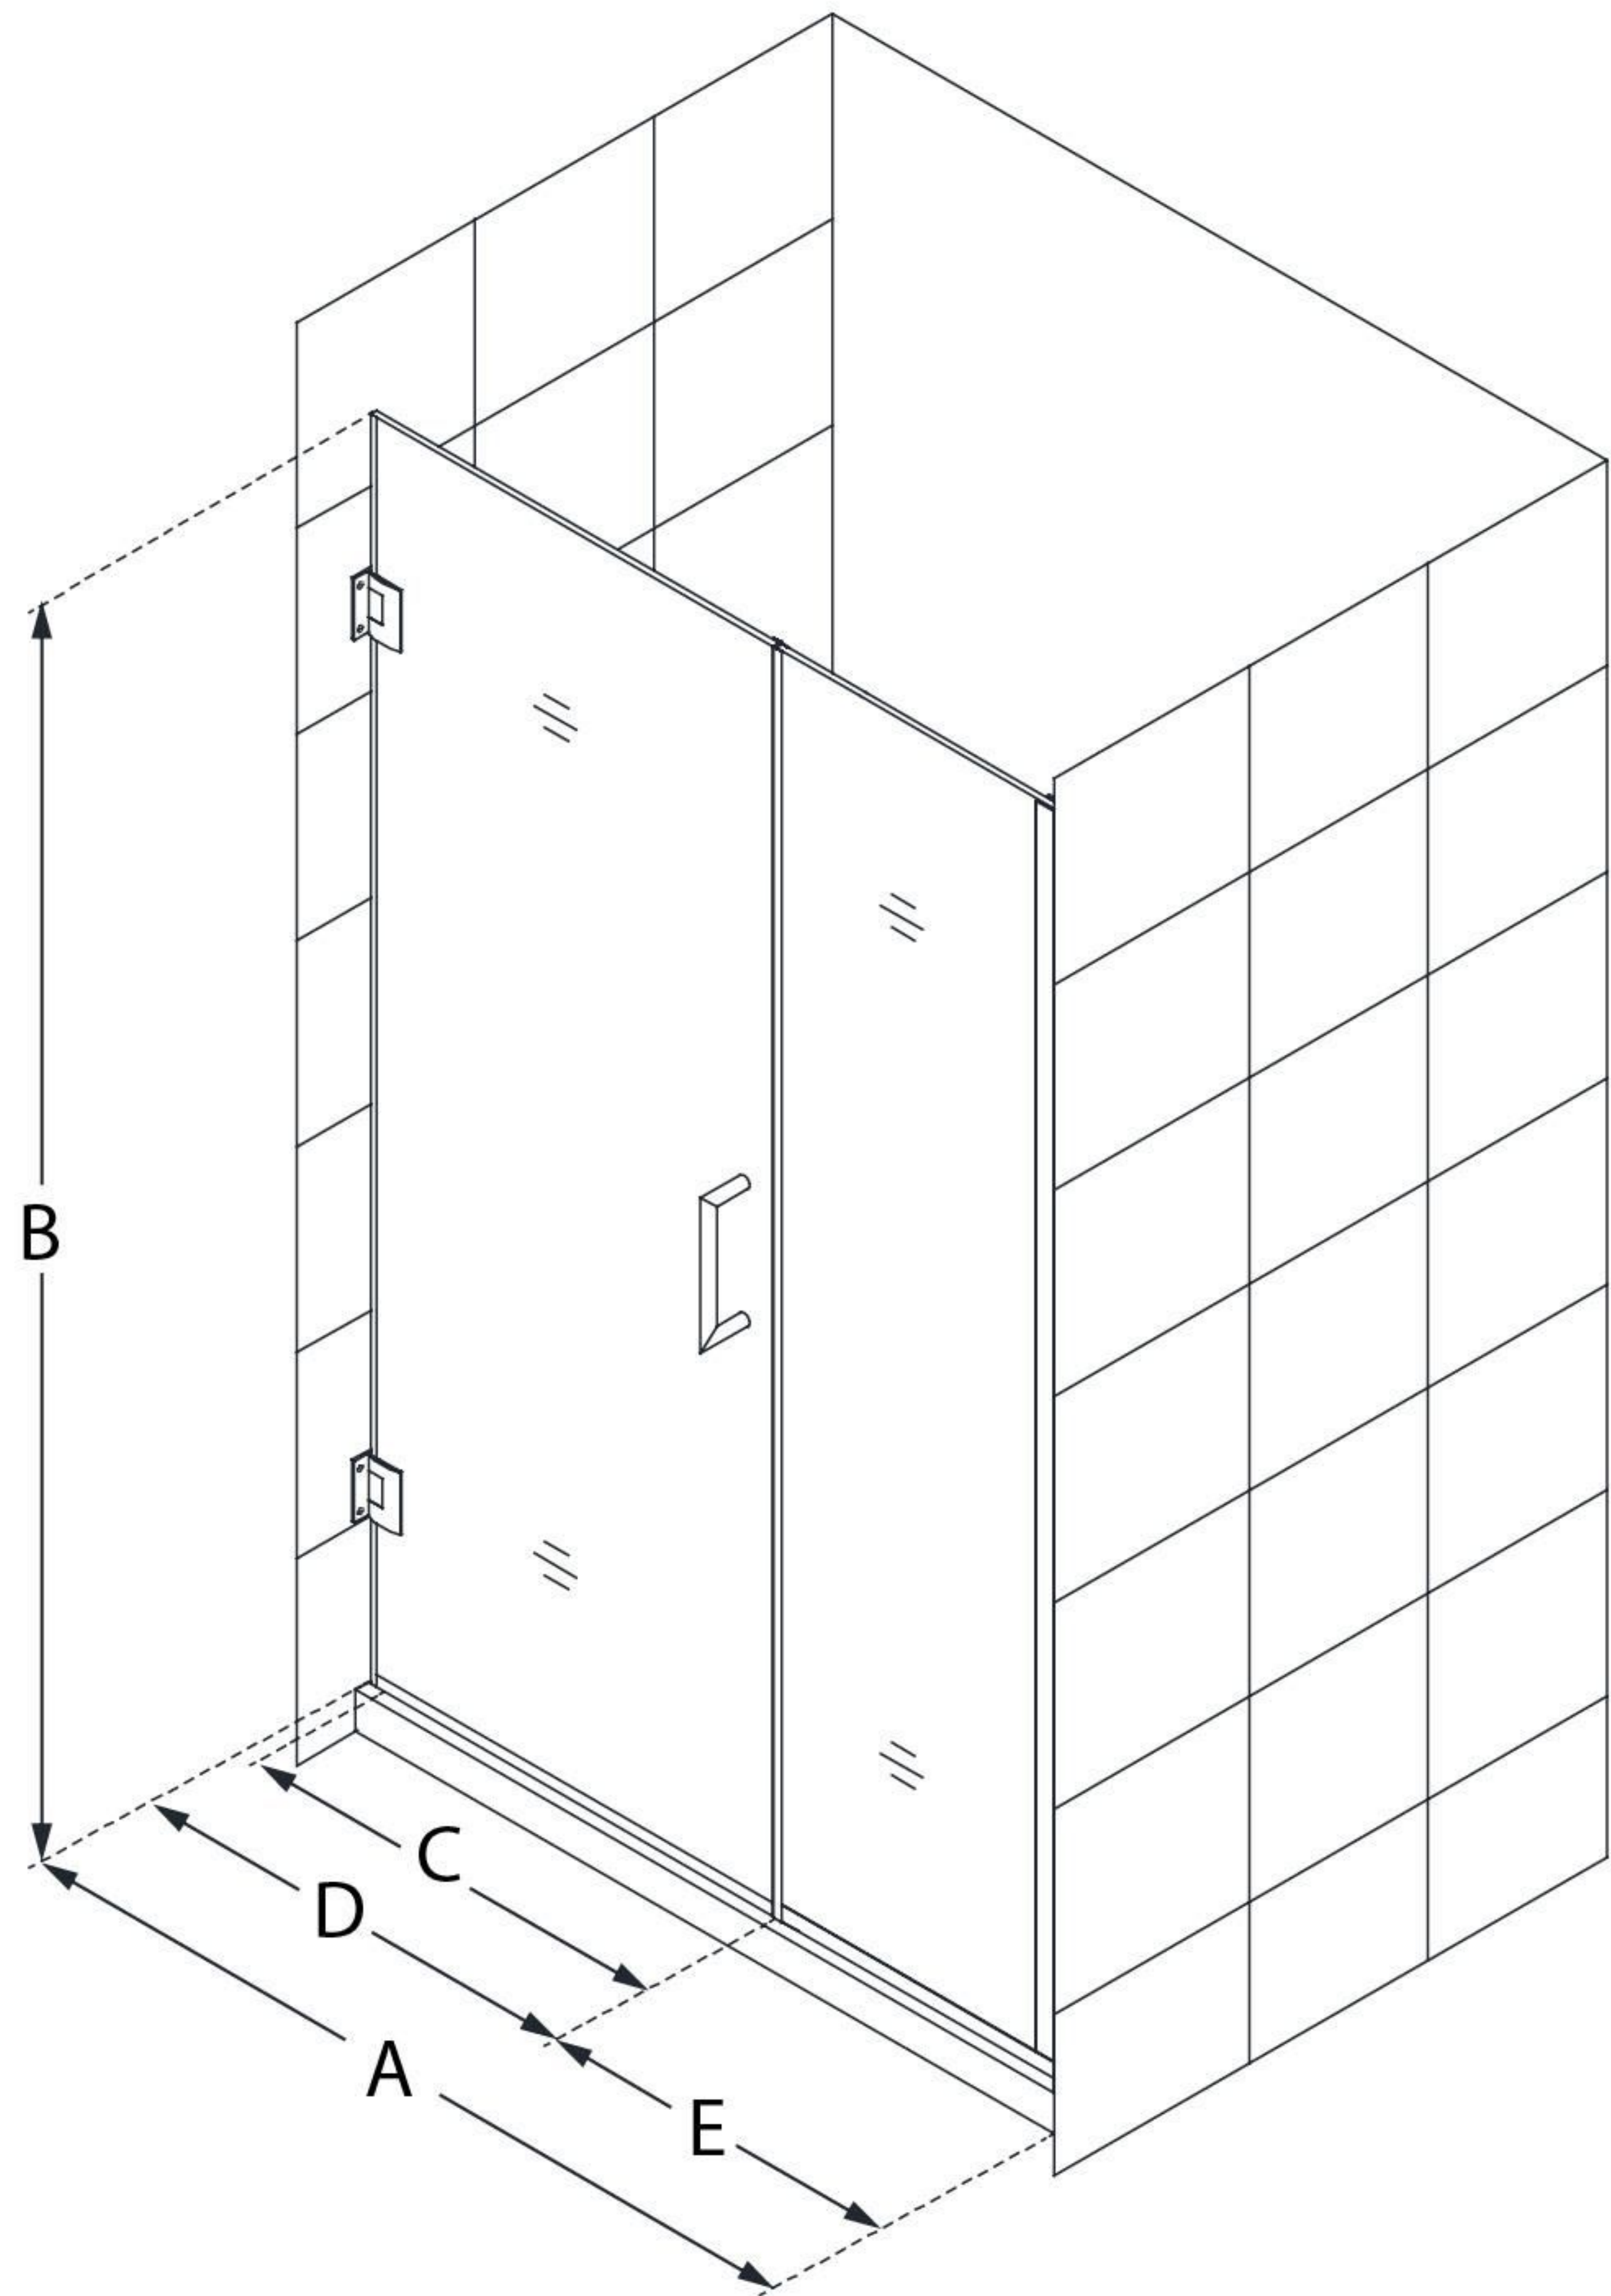

SHDR-244907210

UNIDOOR PLUS

DreamLine Unidoor Plus 49-49
1/2" W x 72" H Frameless Hinged
Shower Door, Clear Glass

SWING DOOR

CONFIGURATION DIMENSIONS:

A: 49 - 49 1/2"

MODEL WIDTH

B: 72"

MODEL HEIGHT

C: 26"

ACCESS WIDTH

D: 27"

DOOR WIDTH

E: 22"

INLINE PANEL WIDTH

DreamLine reserves the right to update or modify the hardware or materials pictured without prior notice for the purpose of product improvement and customer satisfaction.