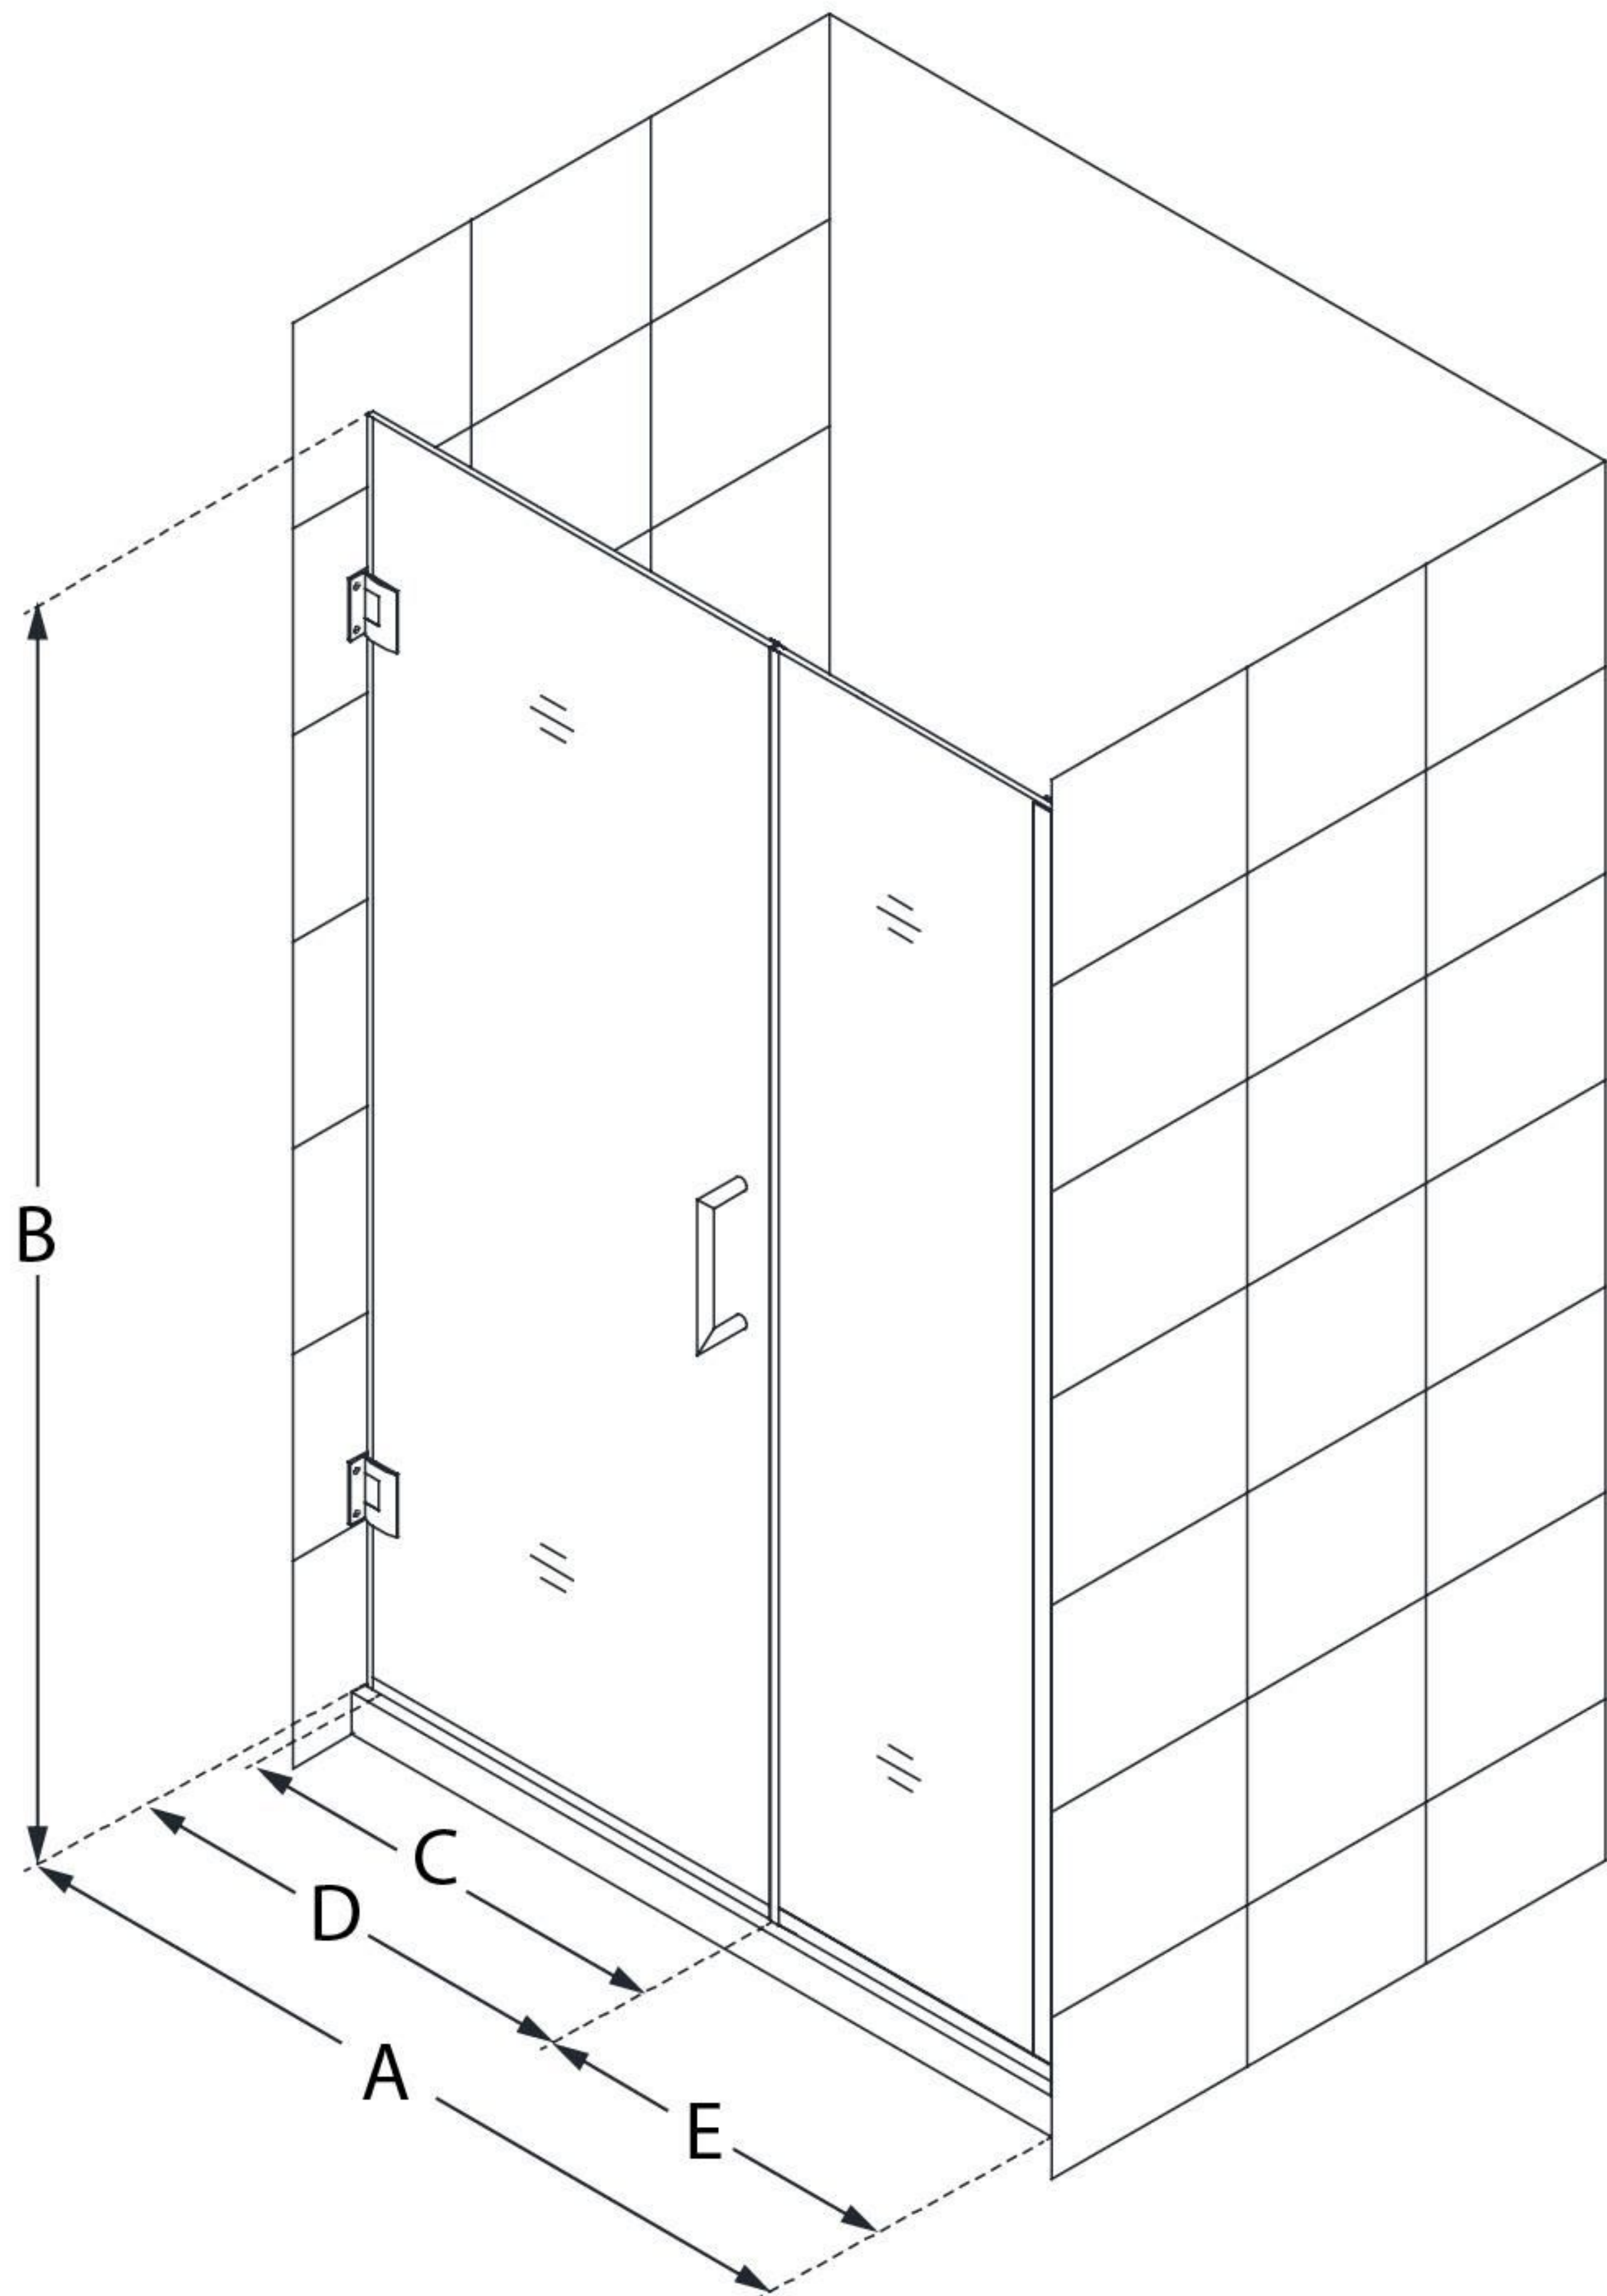

SHDR-244857210

UNIDOOR PLUS

DreamLine Unidoor Plus 48 1/2 -
49" W x 72" H Frameless Hinged
Shower Door, Clear Glass

SWING DOOR

CONFIGURATION DIMENSIONS:

A: 48 1/2 - 49"

MODEL WIDTH

B: 72"

MODEL HEIGHT

C: 25"

ACCESS WIDTH

D: 26"

DOOR WIDTH

E: 22 1/2"

INLINE PANEL WIDTH

DreamLine reserves the right to update or modify the hardware or materials pictured without prior notice for the purpose of product improvement and customer satisfaction.