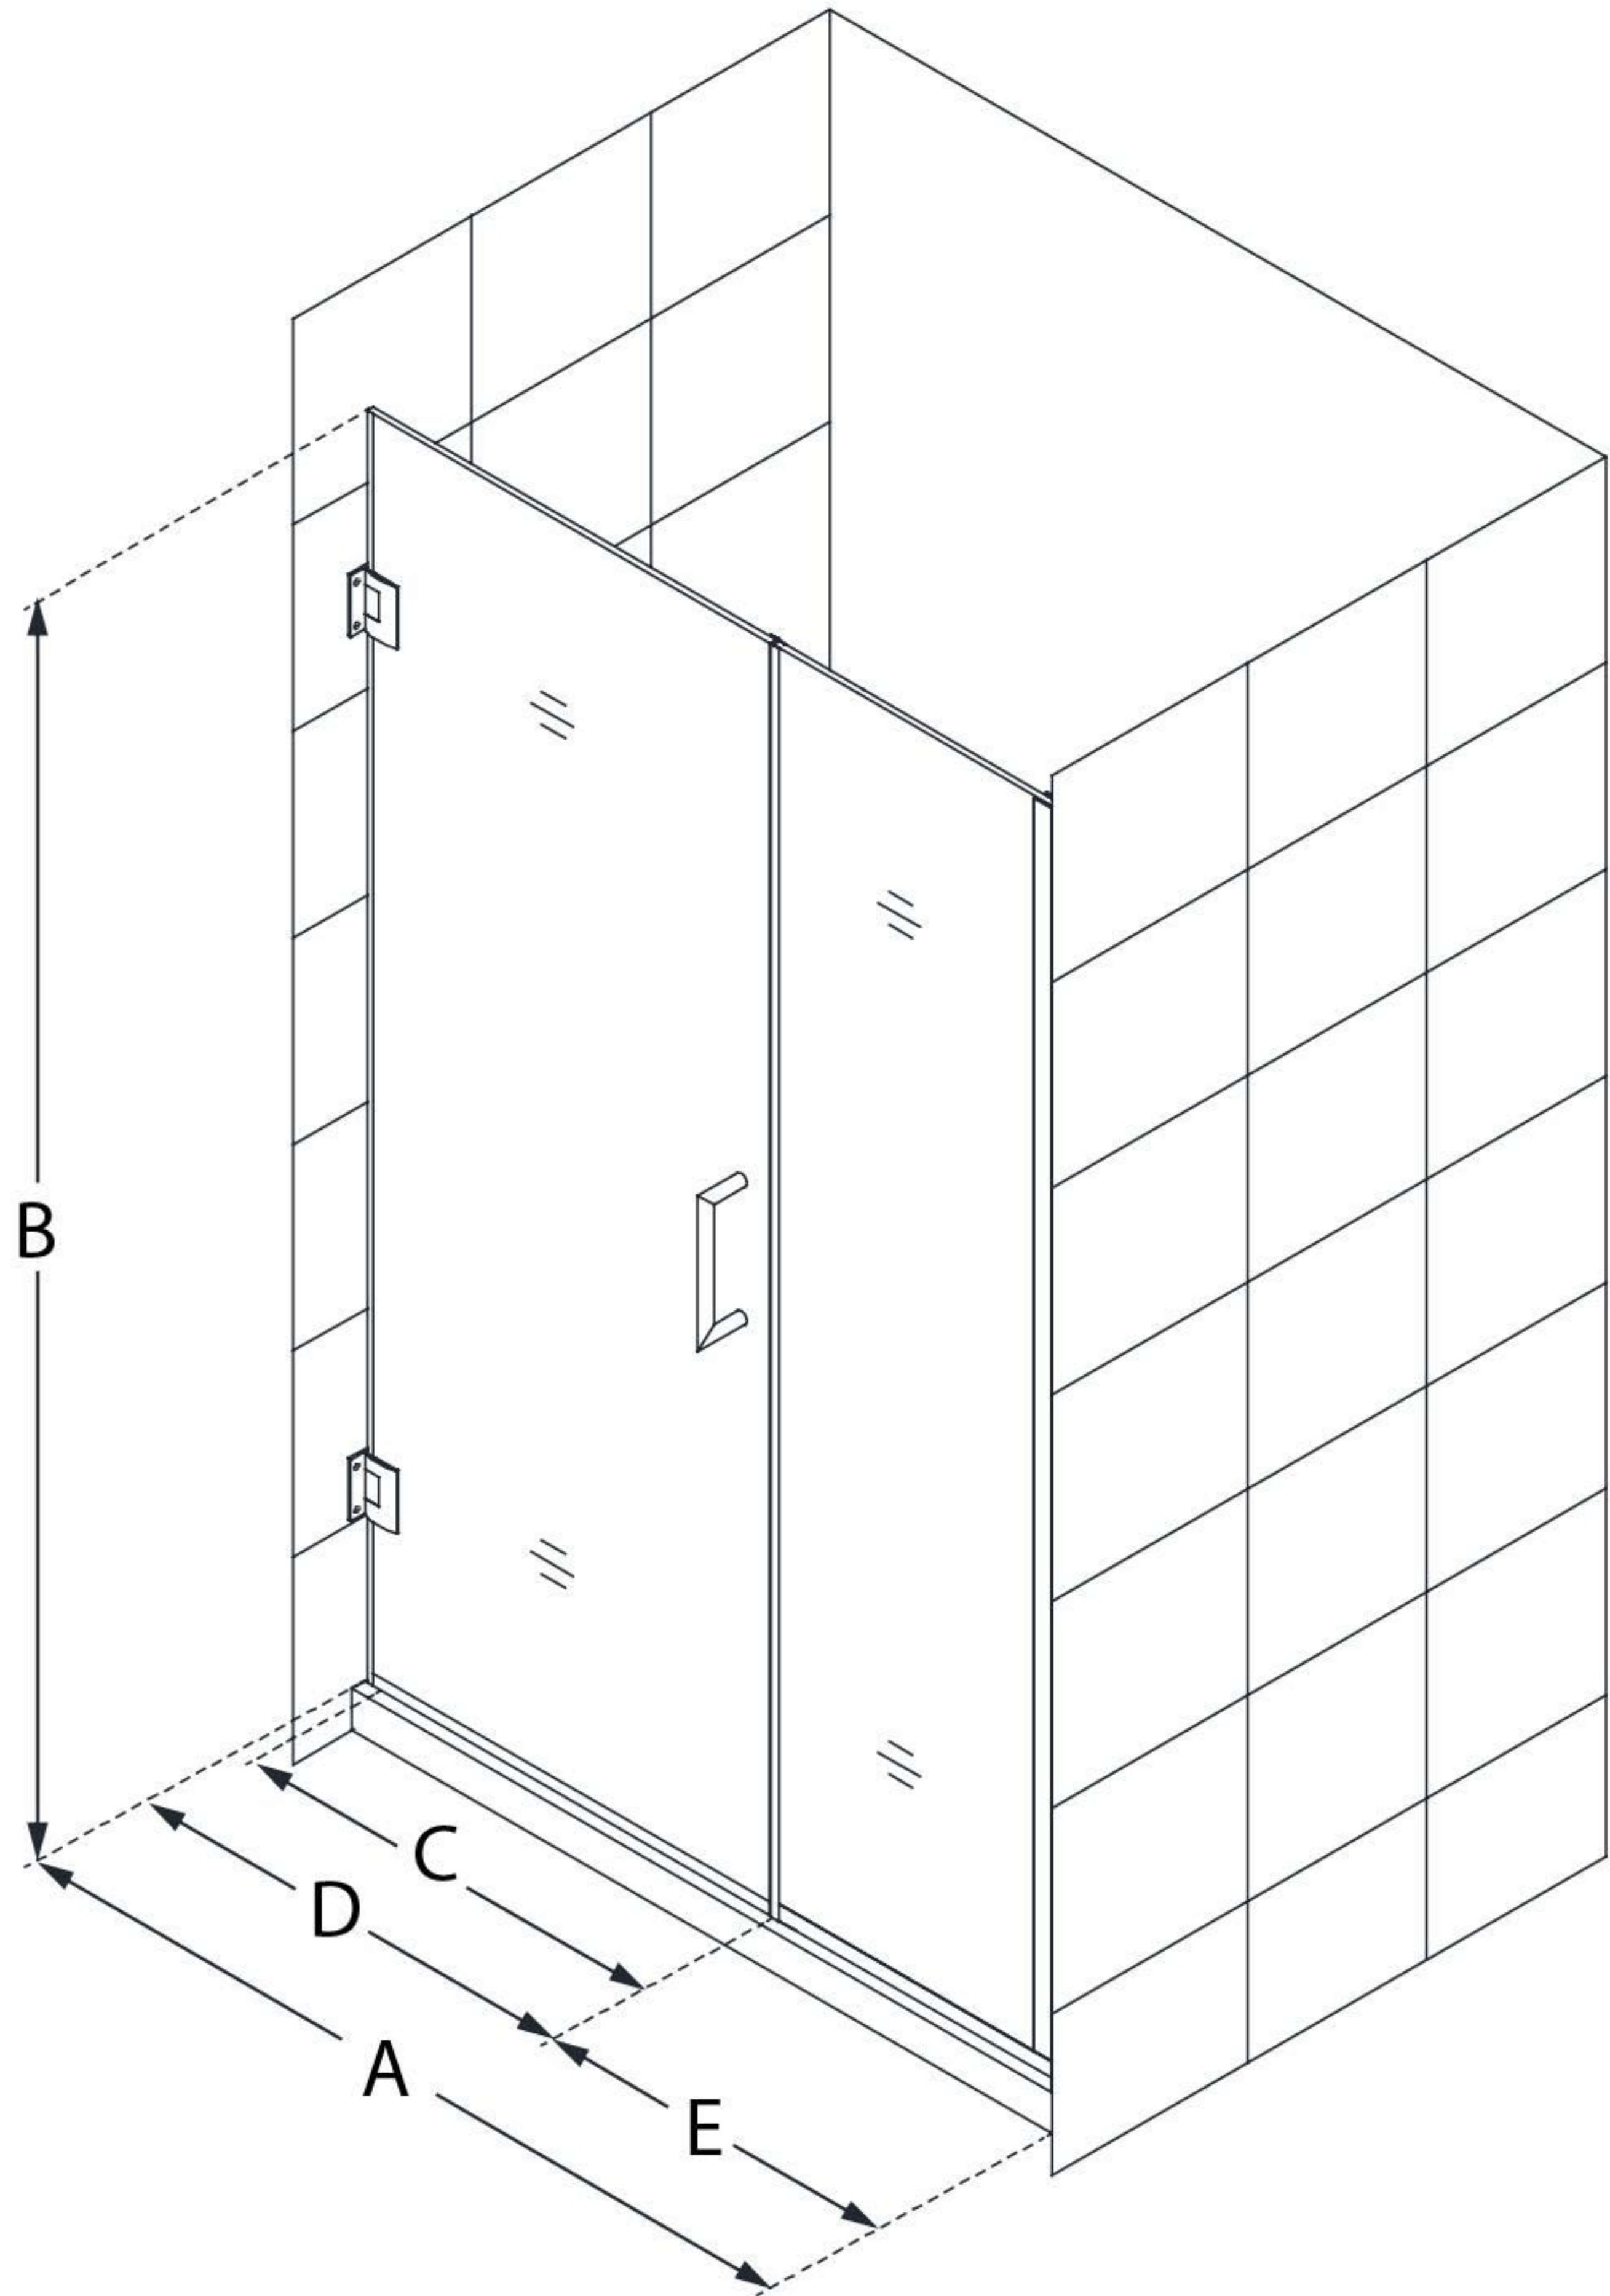

SHDR-244807210

UNIDOOR PLUS

DreamLine Unidoor Plus 48-48
1/2" W x 72" H Frameless Hinged
Shower Door, Clear Glass

SWING DOOR

CONFIGURATION DIMENSIONS:

A: 48 - 48 1/2"

MODEL WIDTH

B: 72"

MODEL HEIGHT

C: 25"

ACCESS WIDTH

D: 26"

DOOR WIDTH

E: 22"

INLINE PANEL WIDTH

DreamLine reserves the right to update or modify the hardware or materials pictured without prior notice for the purpose of product improvement and customer satisfaction.