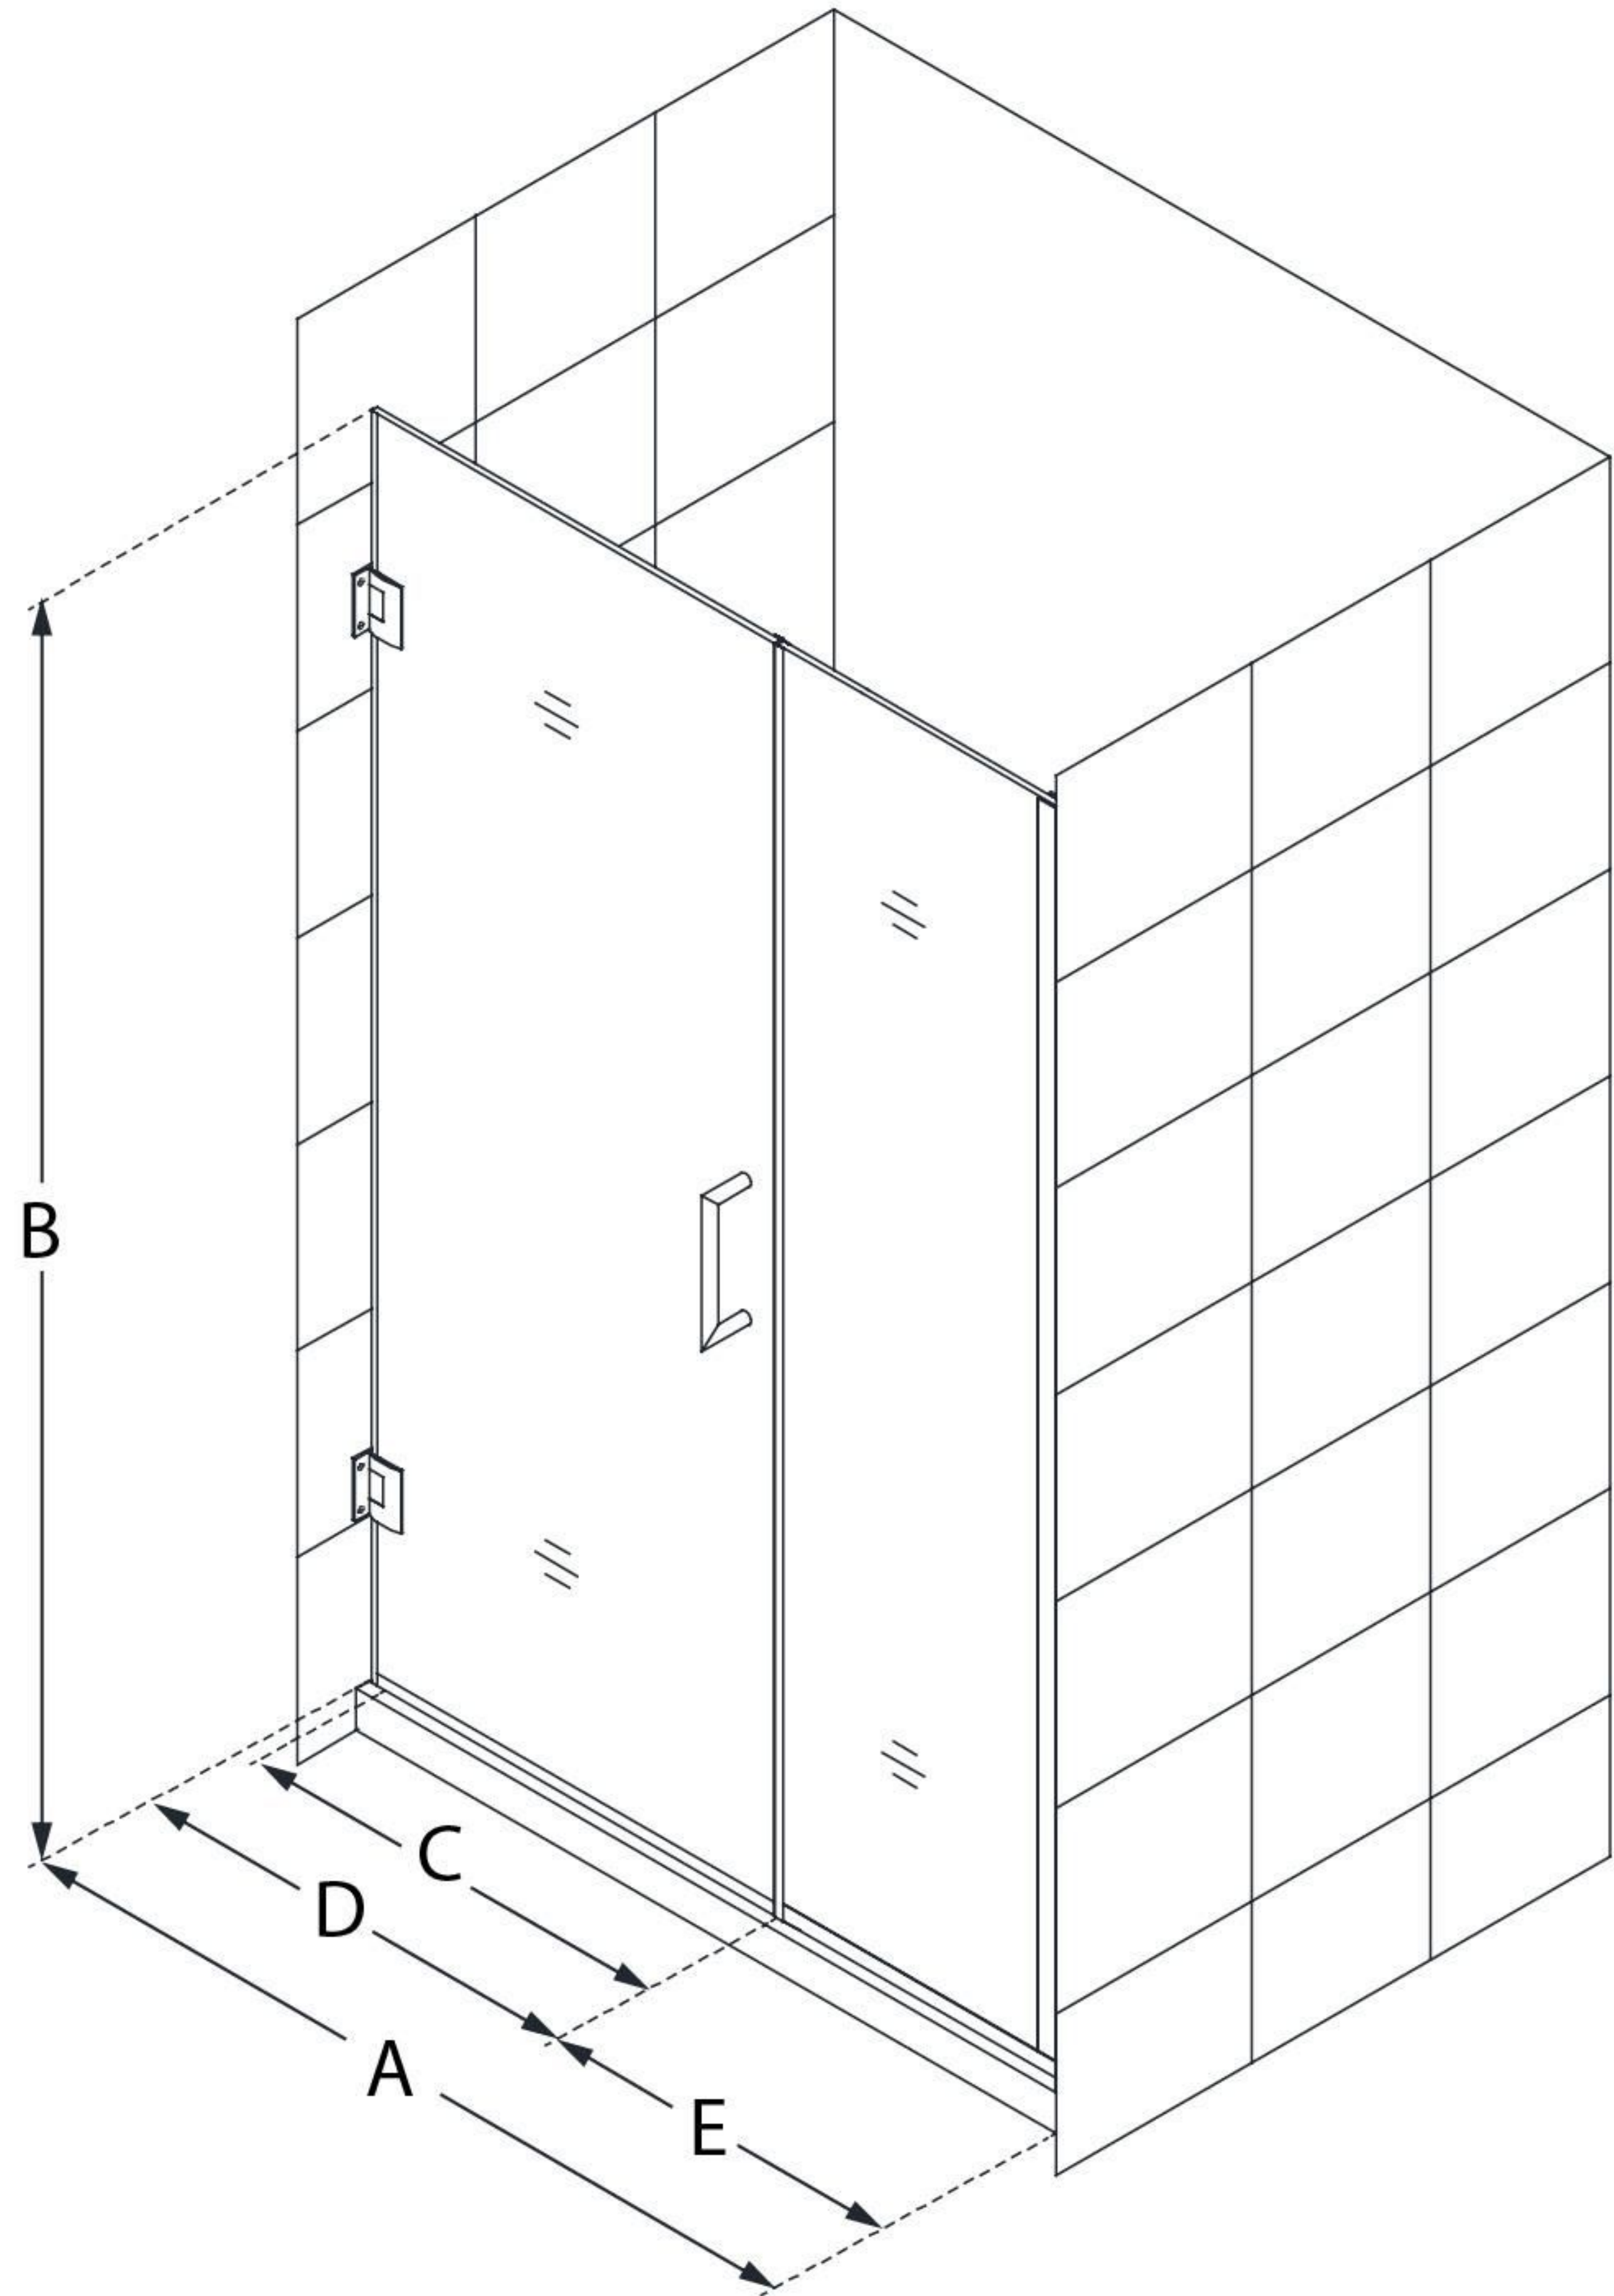

# UNIDOOR PLUS

DreamLine Unidoor Plus 47-47  
1/2" W x 72" H Frameless Hinged  
Shower Door, Clear Glass

**SWING DOOR**

## CONFIGURATION DIMENSIONS:

**A: 47 - 47 1/2"**

MODEL WIDTH

**B: 72"**

MODEL HEIGHT

**C: 24"**

ACCESS WIDTH

**D: 25"**

DOOR WIDTH

**E: 22"**

INLINE PANEL WIDTH

DreamLine reserves the right to update or modify the hardware or materials pictured without prior notice for the purpose of product improvement and customer satisfaction.