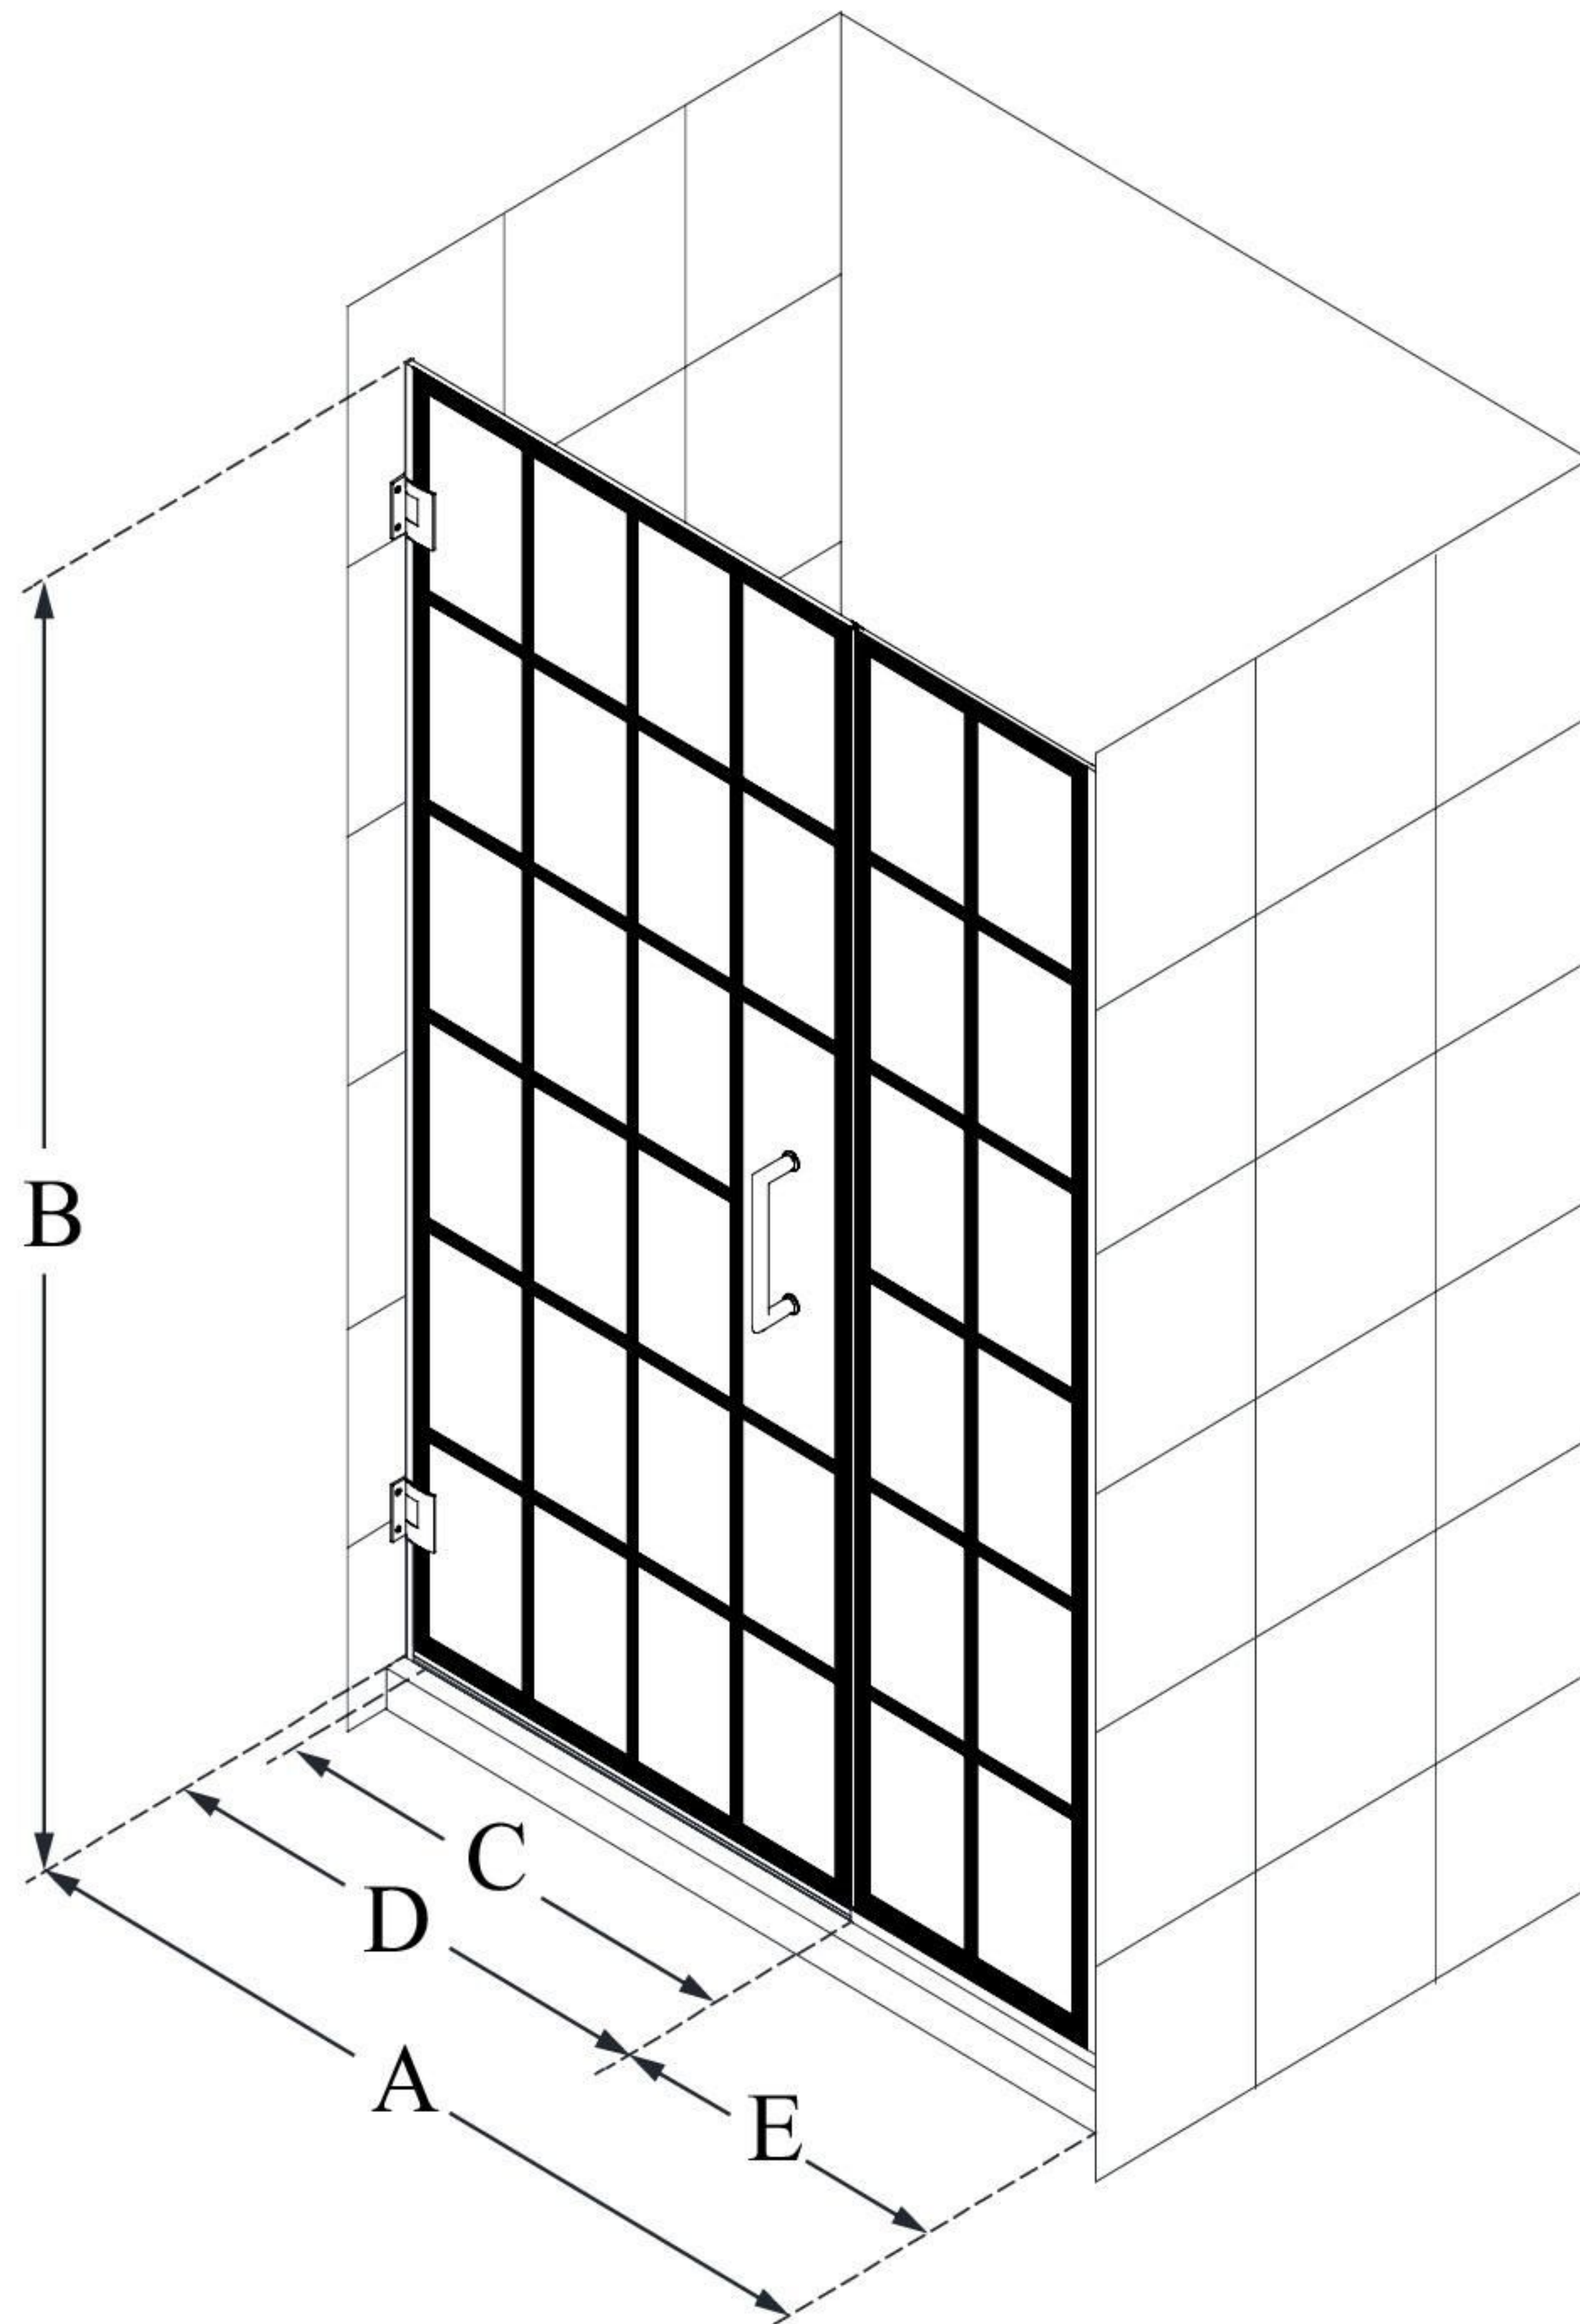

SHDR-2446720-89

UNIDOOR TOULON

DreamLine Unidoor Toulon 46-
46 1/2 in. W x 72 in. H Frameless
Hinged Shower Door

SWING DOOR

CONFIGURATION DIMENSIONS:

A: 46 - 46 1/2 in.

MODEL WIDTH

B: 72 in.

MODEL HEIGHT

C: 29 3/8 in.

ACCESS WIDTH

D: 30 3/8 in.

DOOR WIDTH

E: 15 5/8 in.

INLINE PANEL WIDTH

DreamLine reserves the right to update or modify the hardware or materials pictured without prior notice for the purpose of product improvement and customer satisfaction.