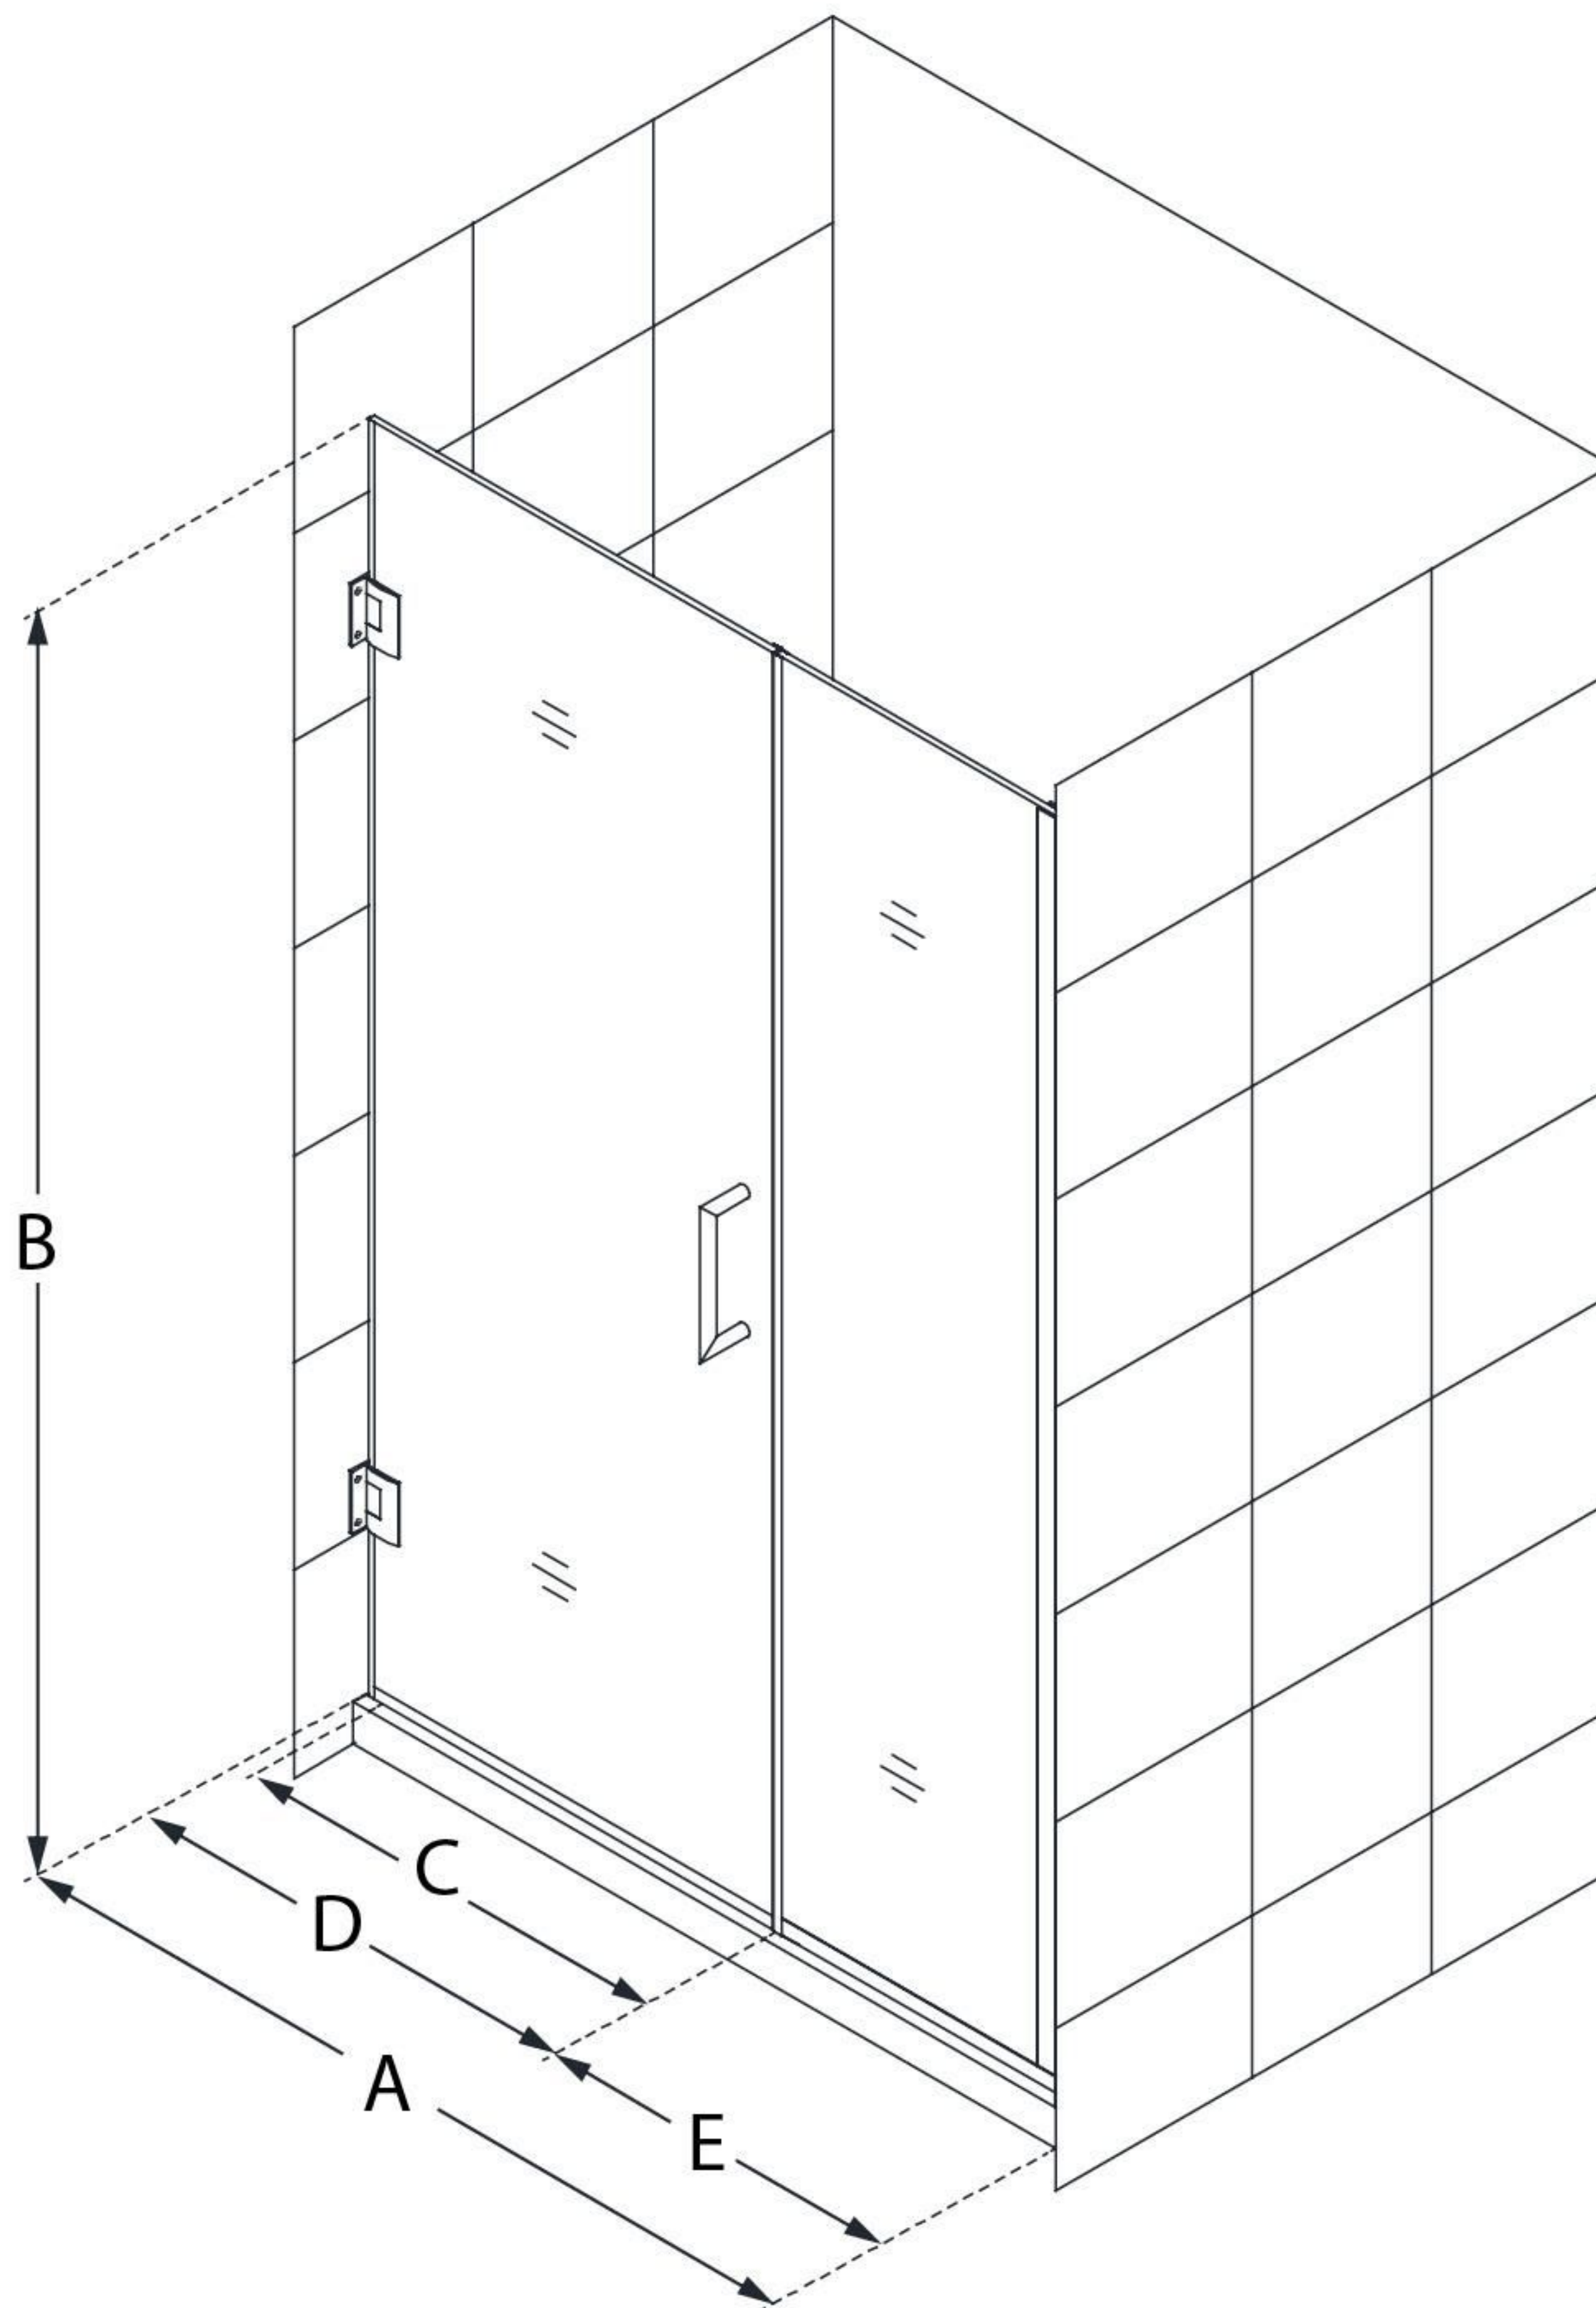

SHDR-244657210

UNIDOOR PLUS

DreamLine Unidoor Plus 46 1/2 -
47" W x 72" H Frameless Hinged
Shower Door, Clear Glass

SWING DOOR

CONFIGURATION DIMENSIONS:

A: 46 1/2 - 47"

MODEL WIDTH

B: 72"

MODEL HEIGHT

C: 23"

ACCESS WIDTH

D: 24"

DOOR WIDTH

E: 22 1/2"

INLINE PANEL WIDTH

DreamLine reserves the right to update or modify the hardware or materials pictured without prior notice for the purpose of product improvement and customer satisfaction.