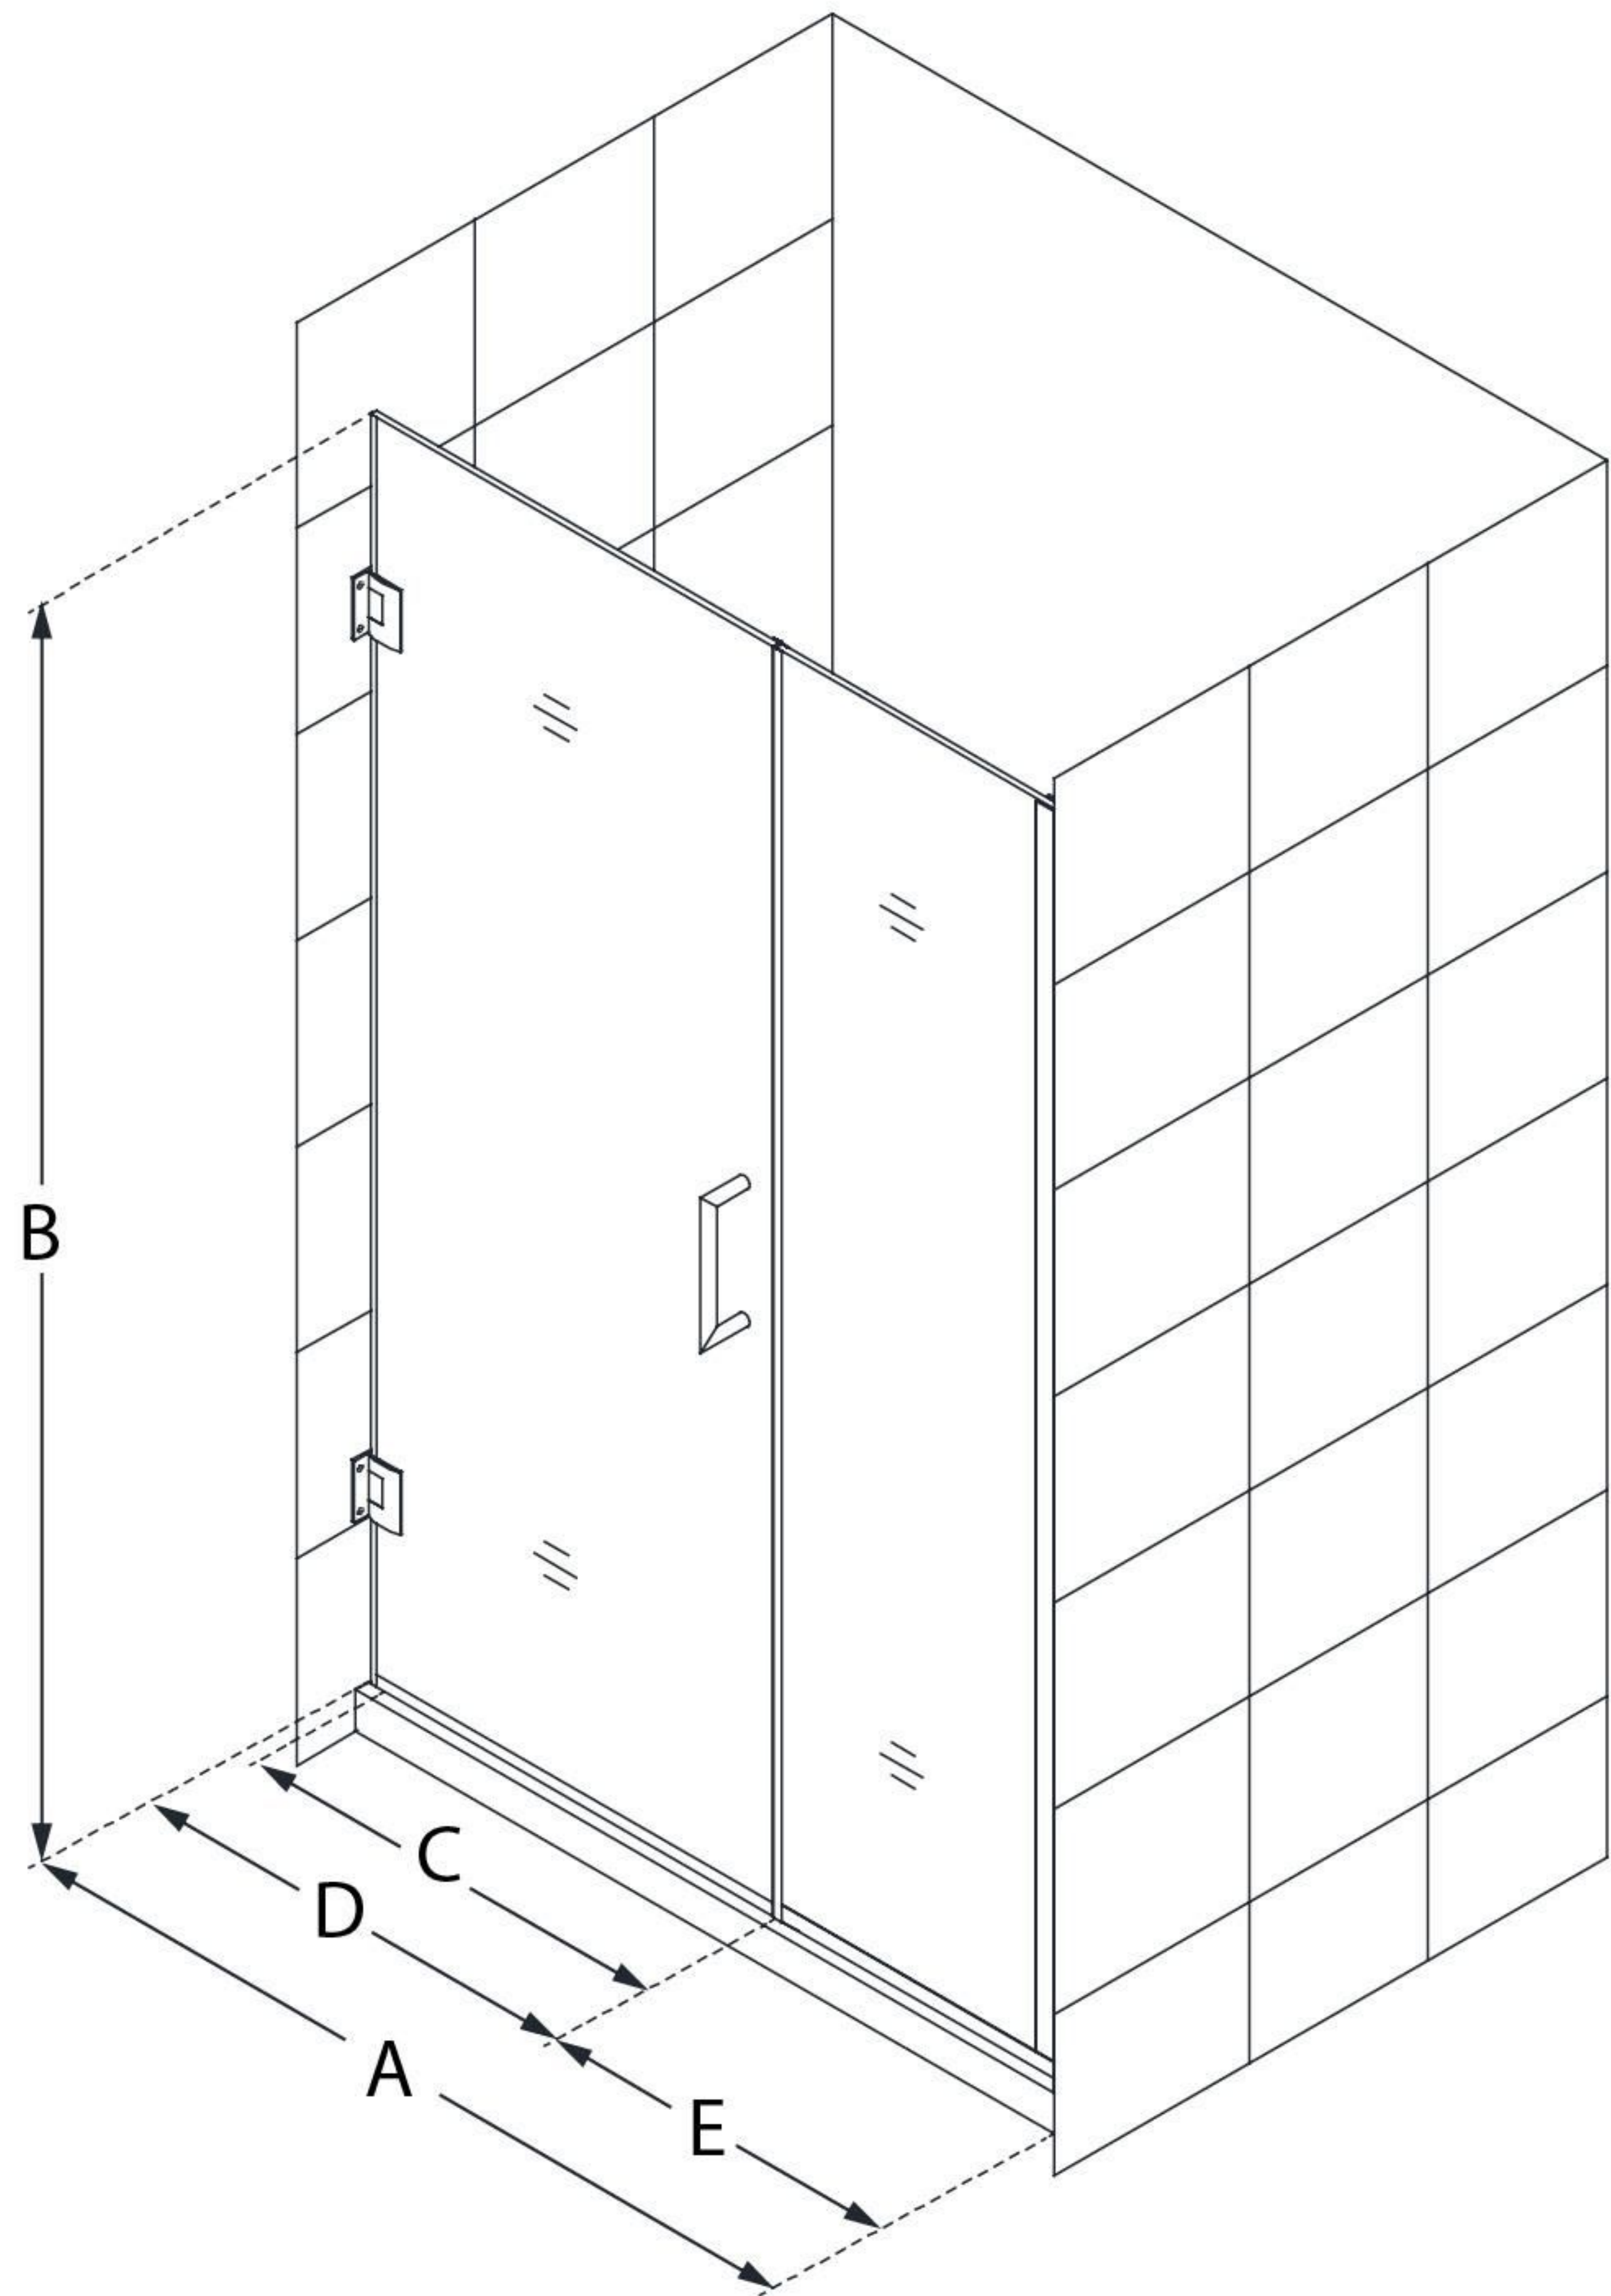

SHDR-244607210

UNIDOOR PLUS

DreamLine Unidoor Plus 46-46
1/2" W x 72" H Frameless Hinged
Shower Door, Clear Glass

SWING DOOR

CONFIGURATION DIMENSIONS:

A: 46 - 46 1/2"

MODEL WIDTH

B: 72"

MODEL HEIGHT

C: 23"

ACCESS WIDTH

D: 24"

DOOR WIDTH

E: 22"

INLINE PANEL WIDTH

DreamLine reserves the right to update or modify the hardware or materials pictured without prior notice for the purpose of product improvement and customer satisfaction.