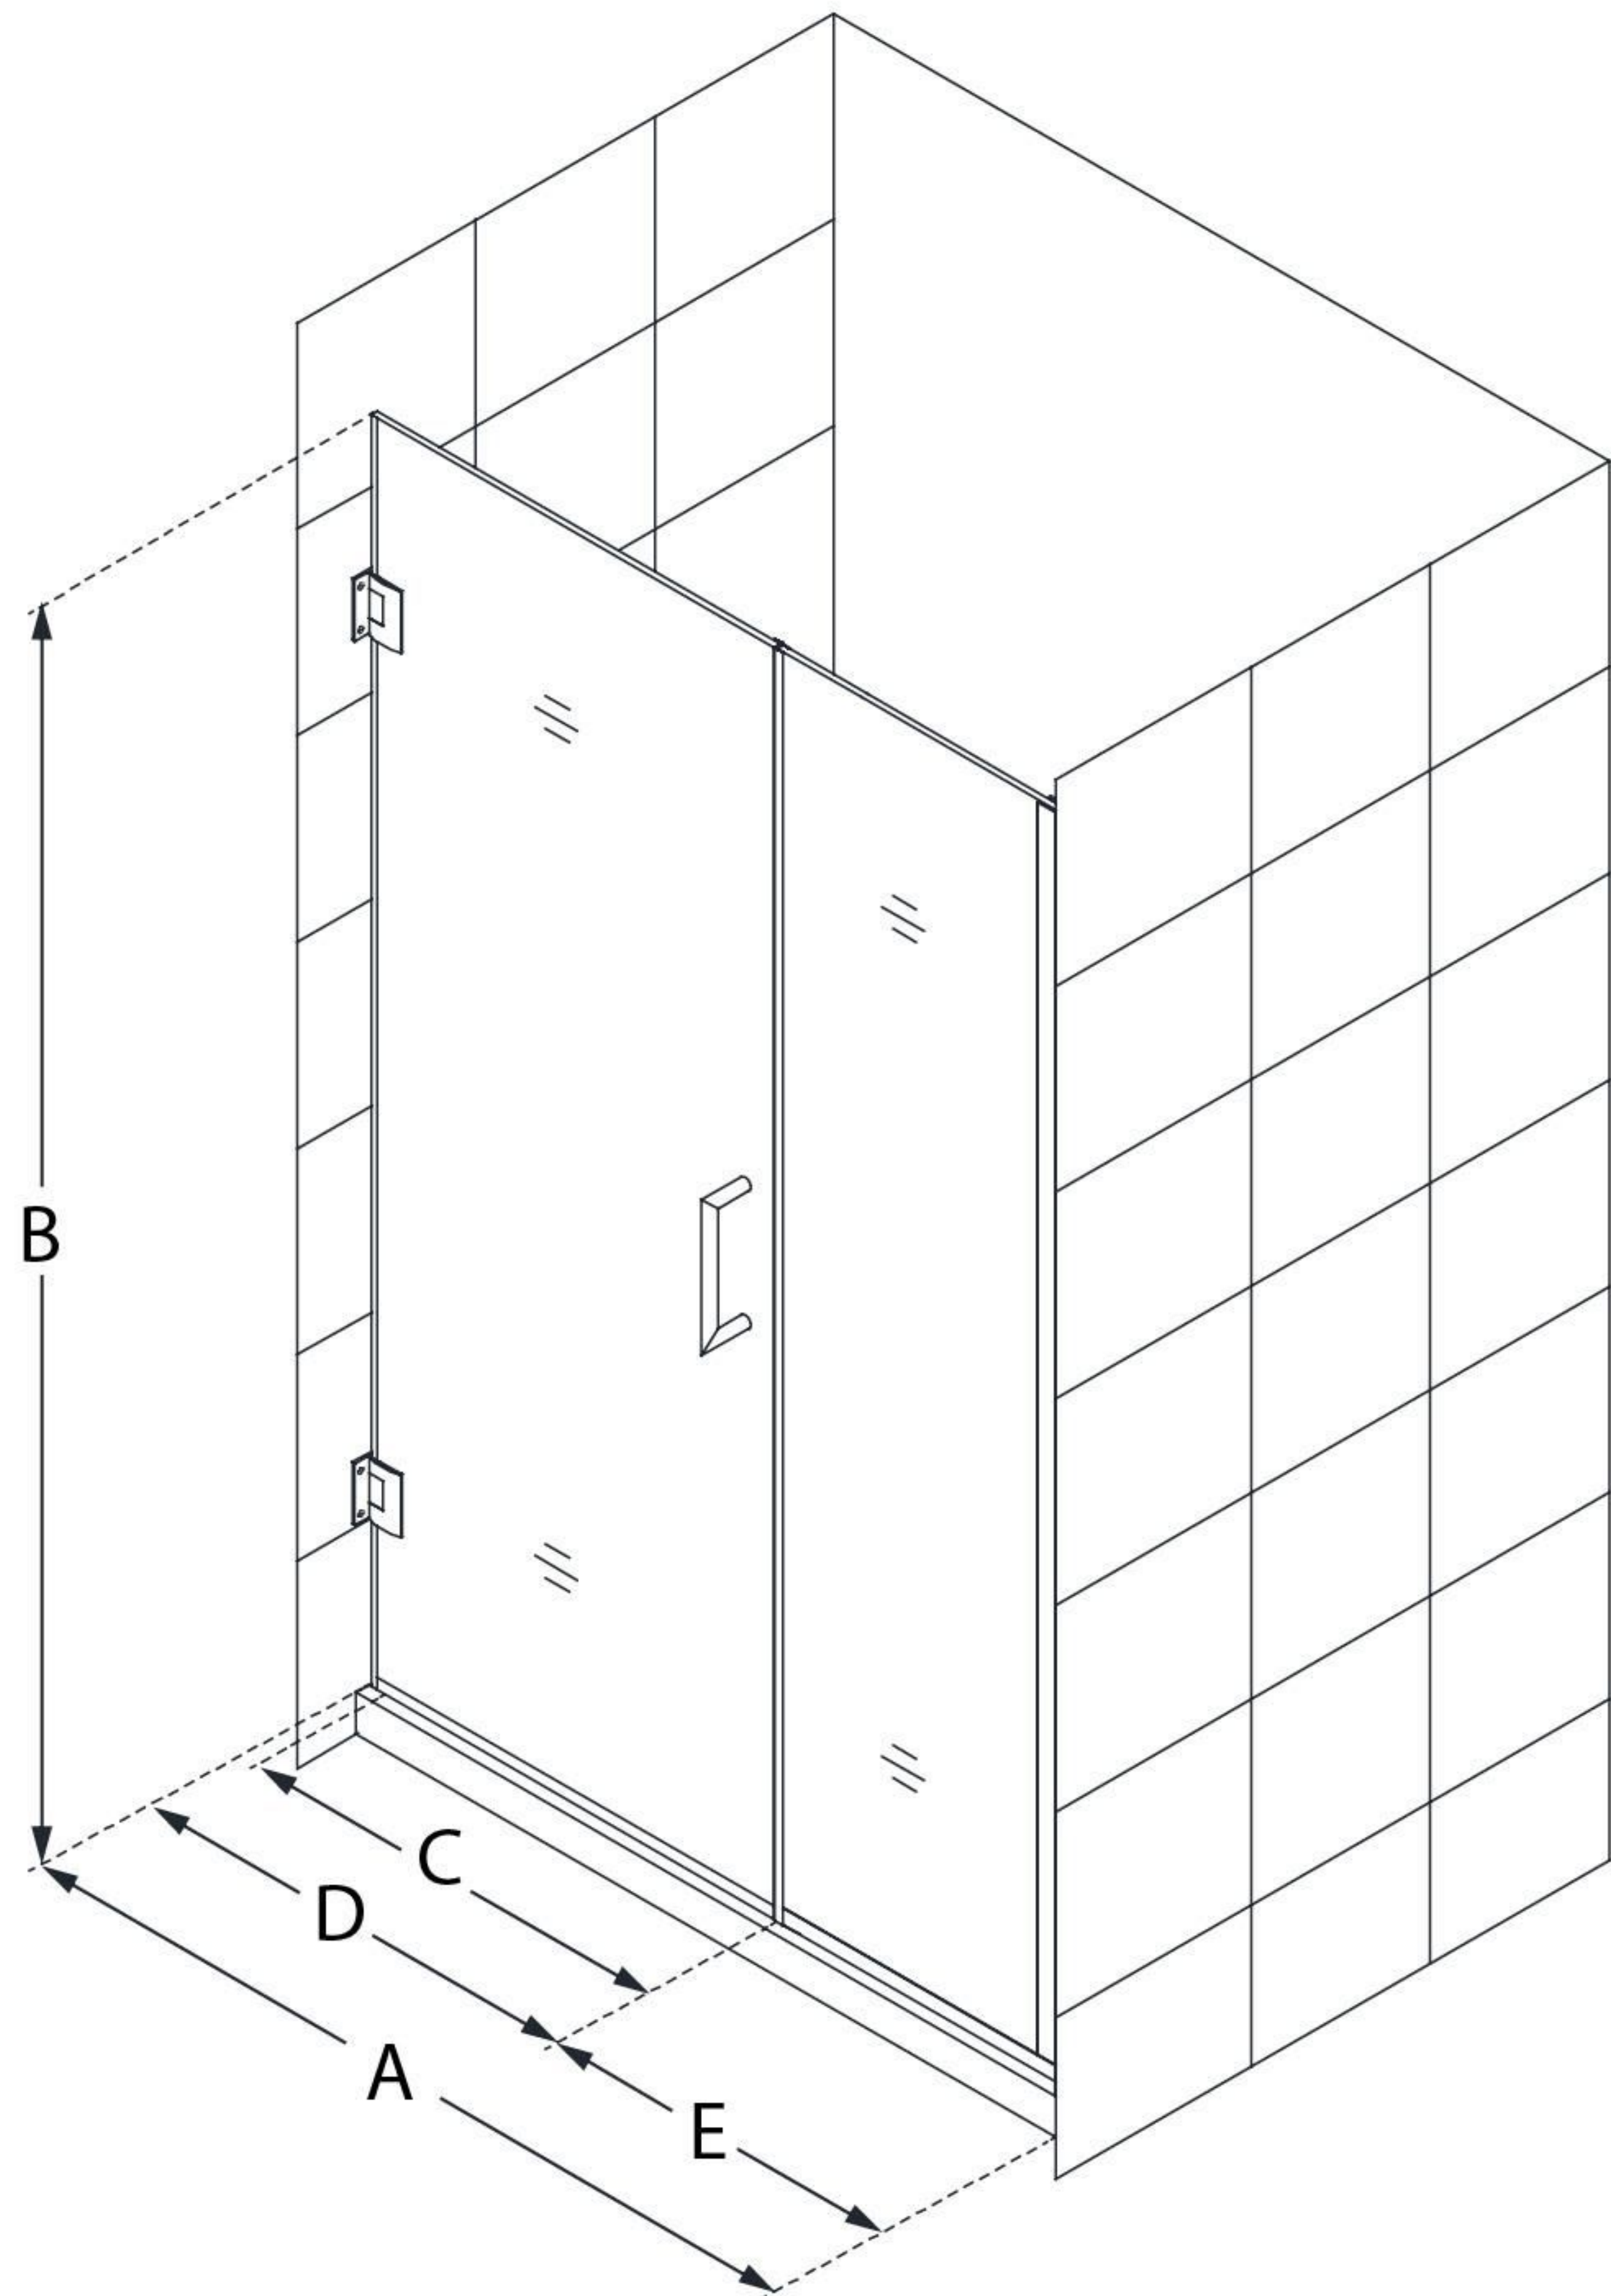

SHDR-244557210

UNIDOOR PLUS

DreamLine Unidoor Plus 45 1/2 -
46" W x 72" H Frameless Hinged
Shower Door, Clear Glass

SWING DOOR

CONFIGURATION DIMENSIONS:

A: 45 1/2 - 46"

MODEL WIDTH

B: 72"

MODEL HEIGHT

C: 22"

ACCESS WIDTH

D: 23"

DOOR WIDTH

E: 22 1/2"

INLINE PANEL WIDTH

DreamLine reserves the right to update or modify the hardware or materials pictured without prior notice for the purpose of product improvement and customer satisfaction.