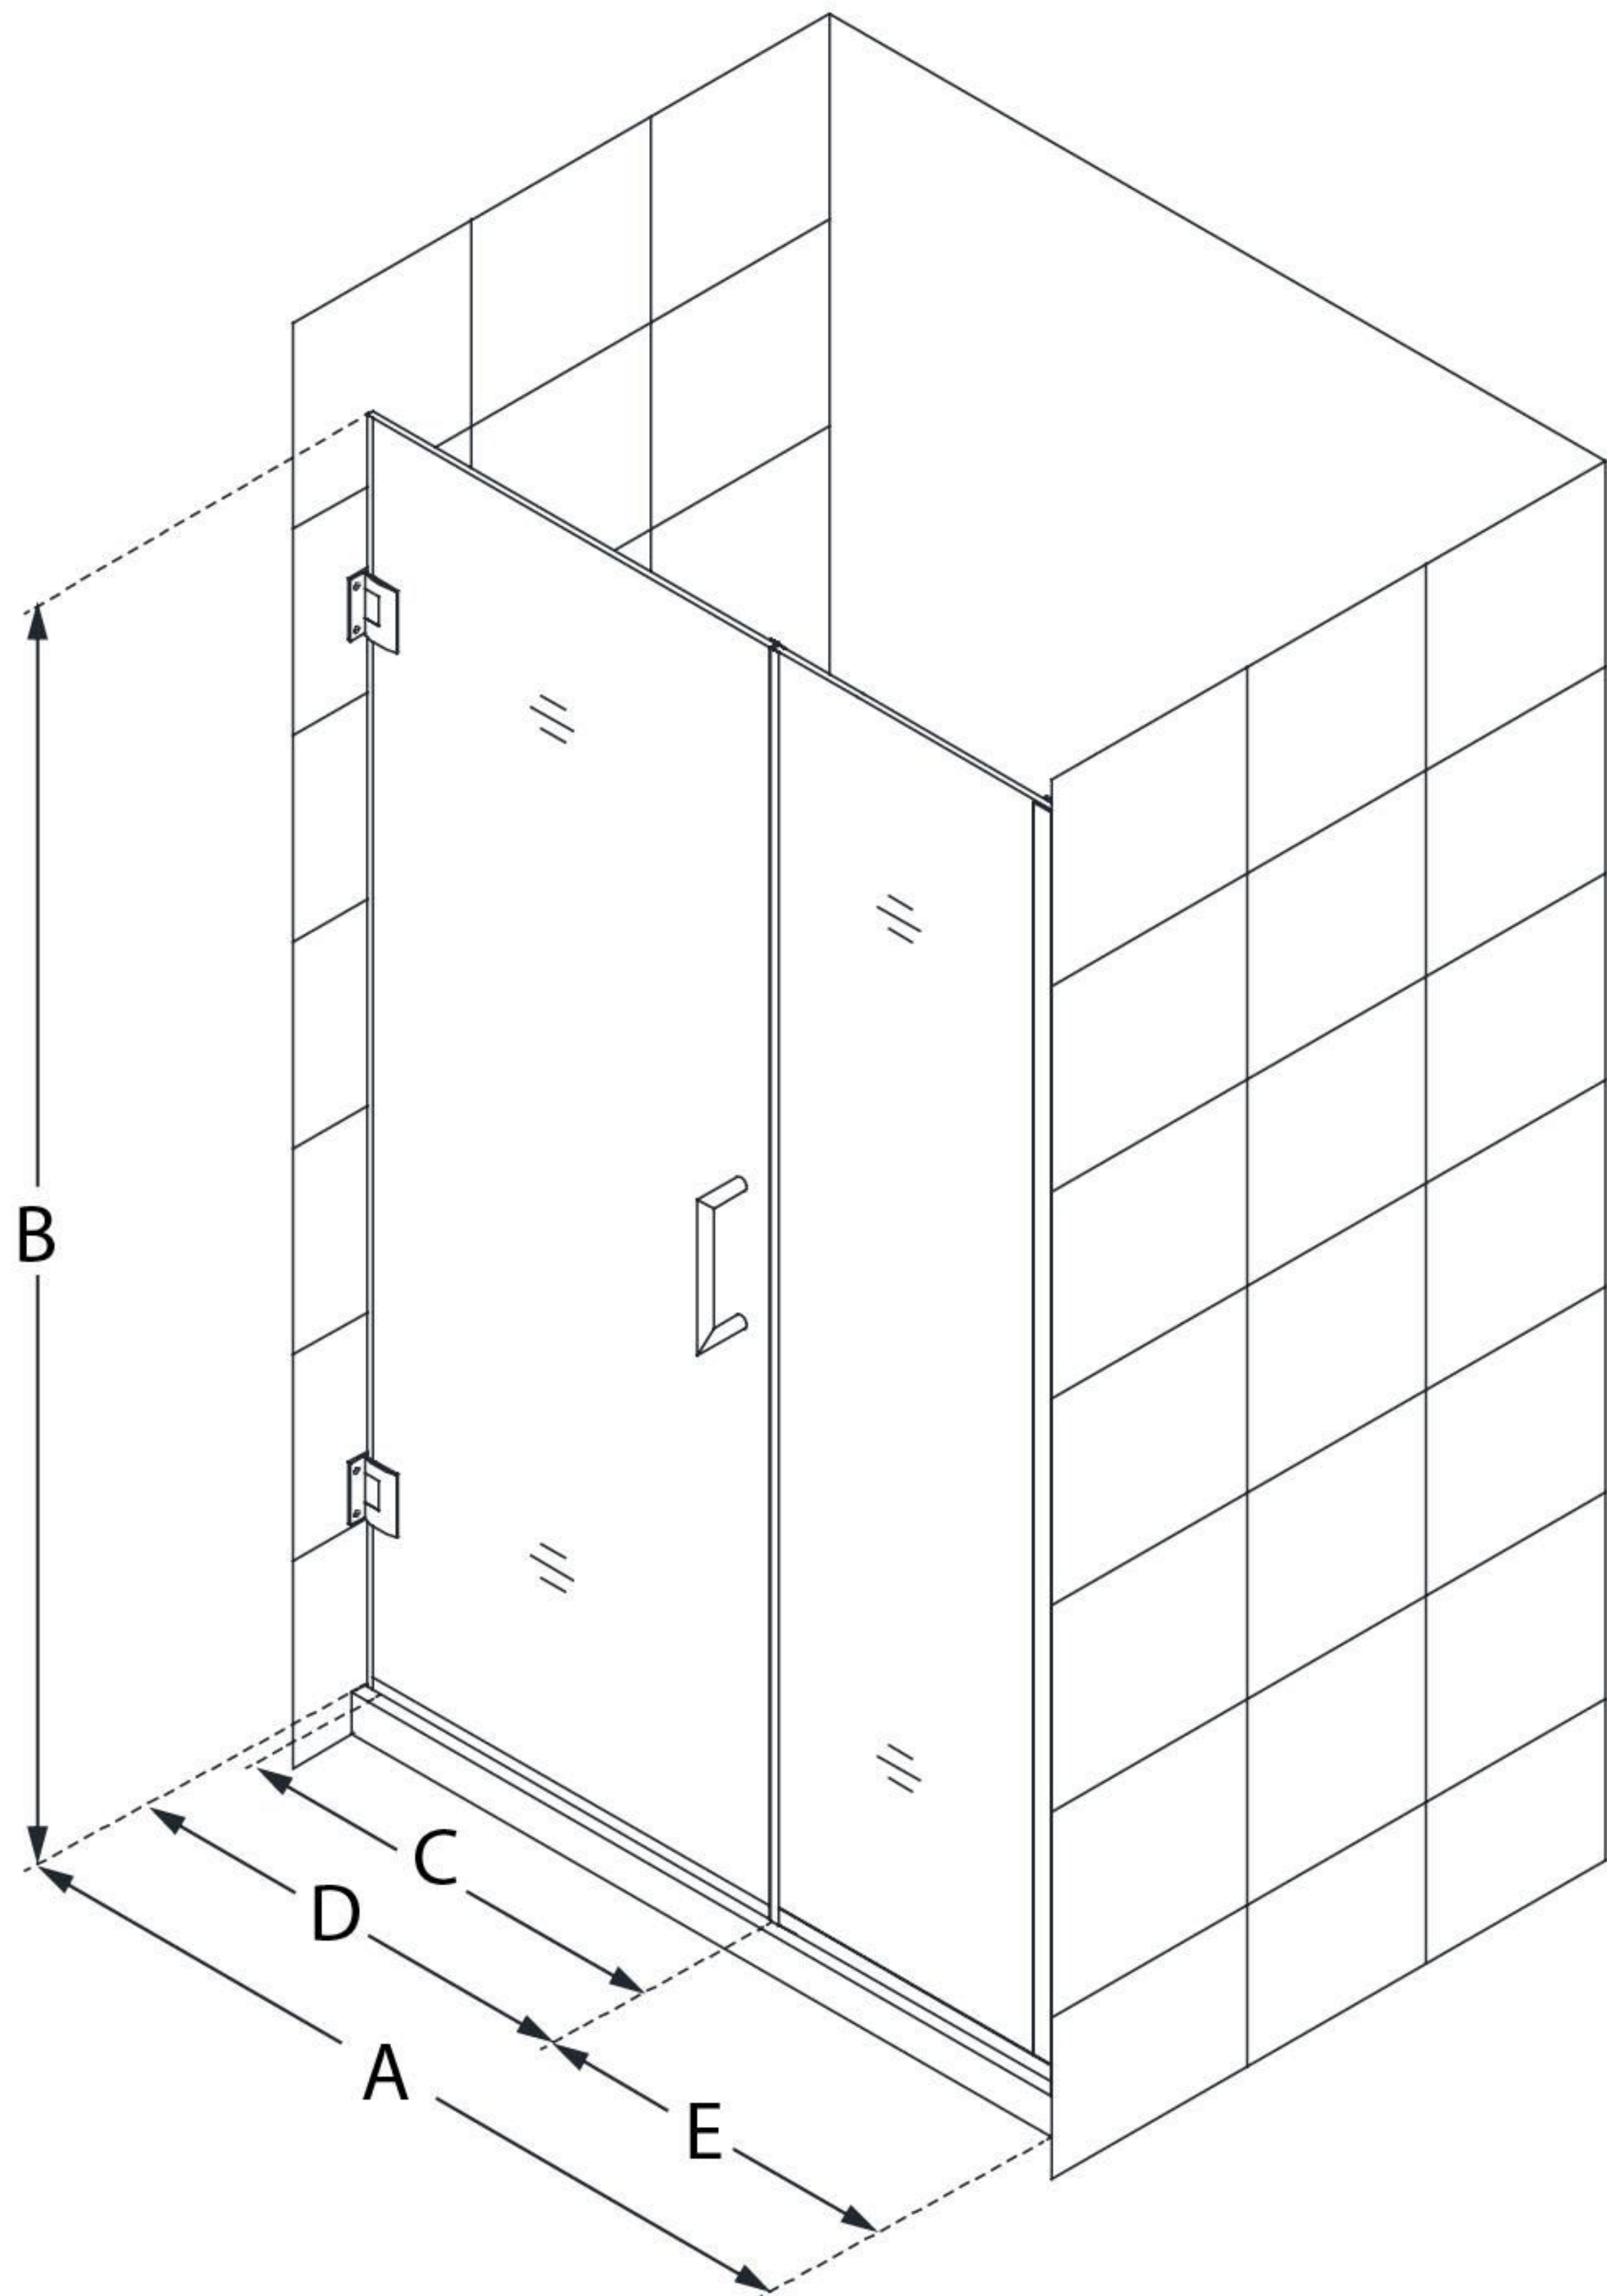

SHDR-244507210

UNIDOOR PLUS

DreamLine Unidoor Plus 45-45
1/2" W x 72" H Frameless Hinged
Shower Door, Clear Glass

SWING DOOR

CONFIGURATION DIMENSIONS:

A: 45 - 45 1/2"

MODEL WIDTH

B: 72"

MODEL HEIGHT

C: 22"

ACCESS WIDTH

D: 23"

DOOR WIDTH

E: 22"

INLINE PANEL WIDTH

DreamLine reserves the right to update or modify the hardware or materials pictured without prior notice for the purpose of product improvement and customer satisfaction.