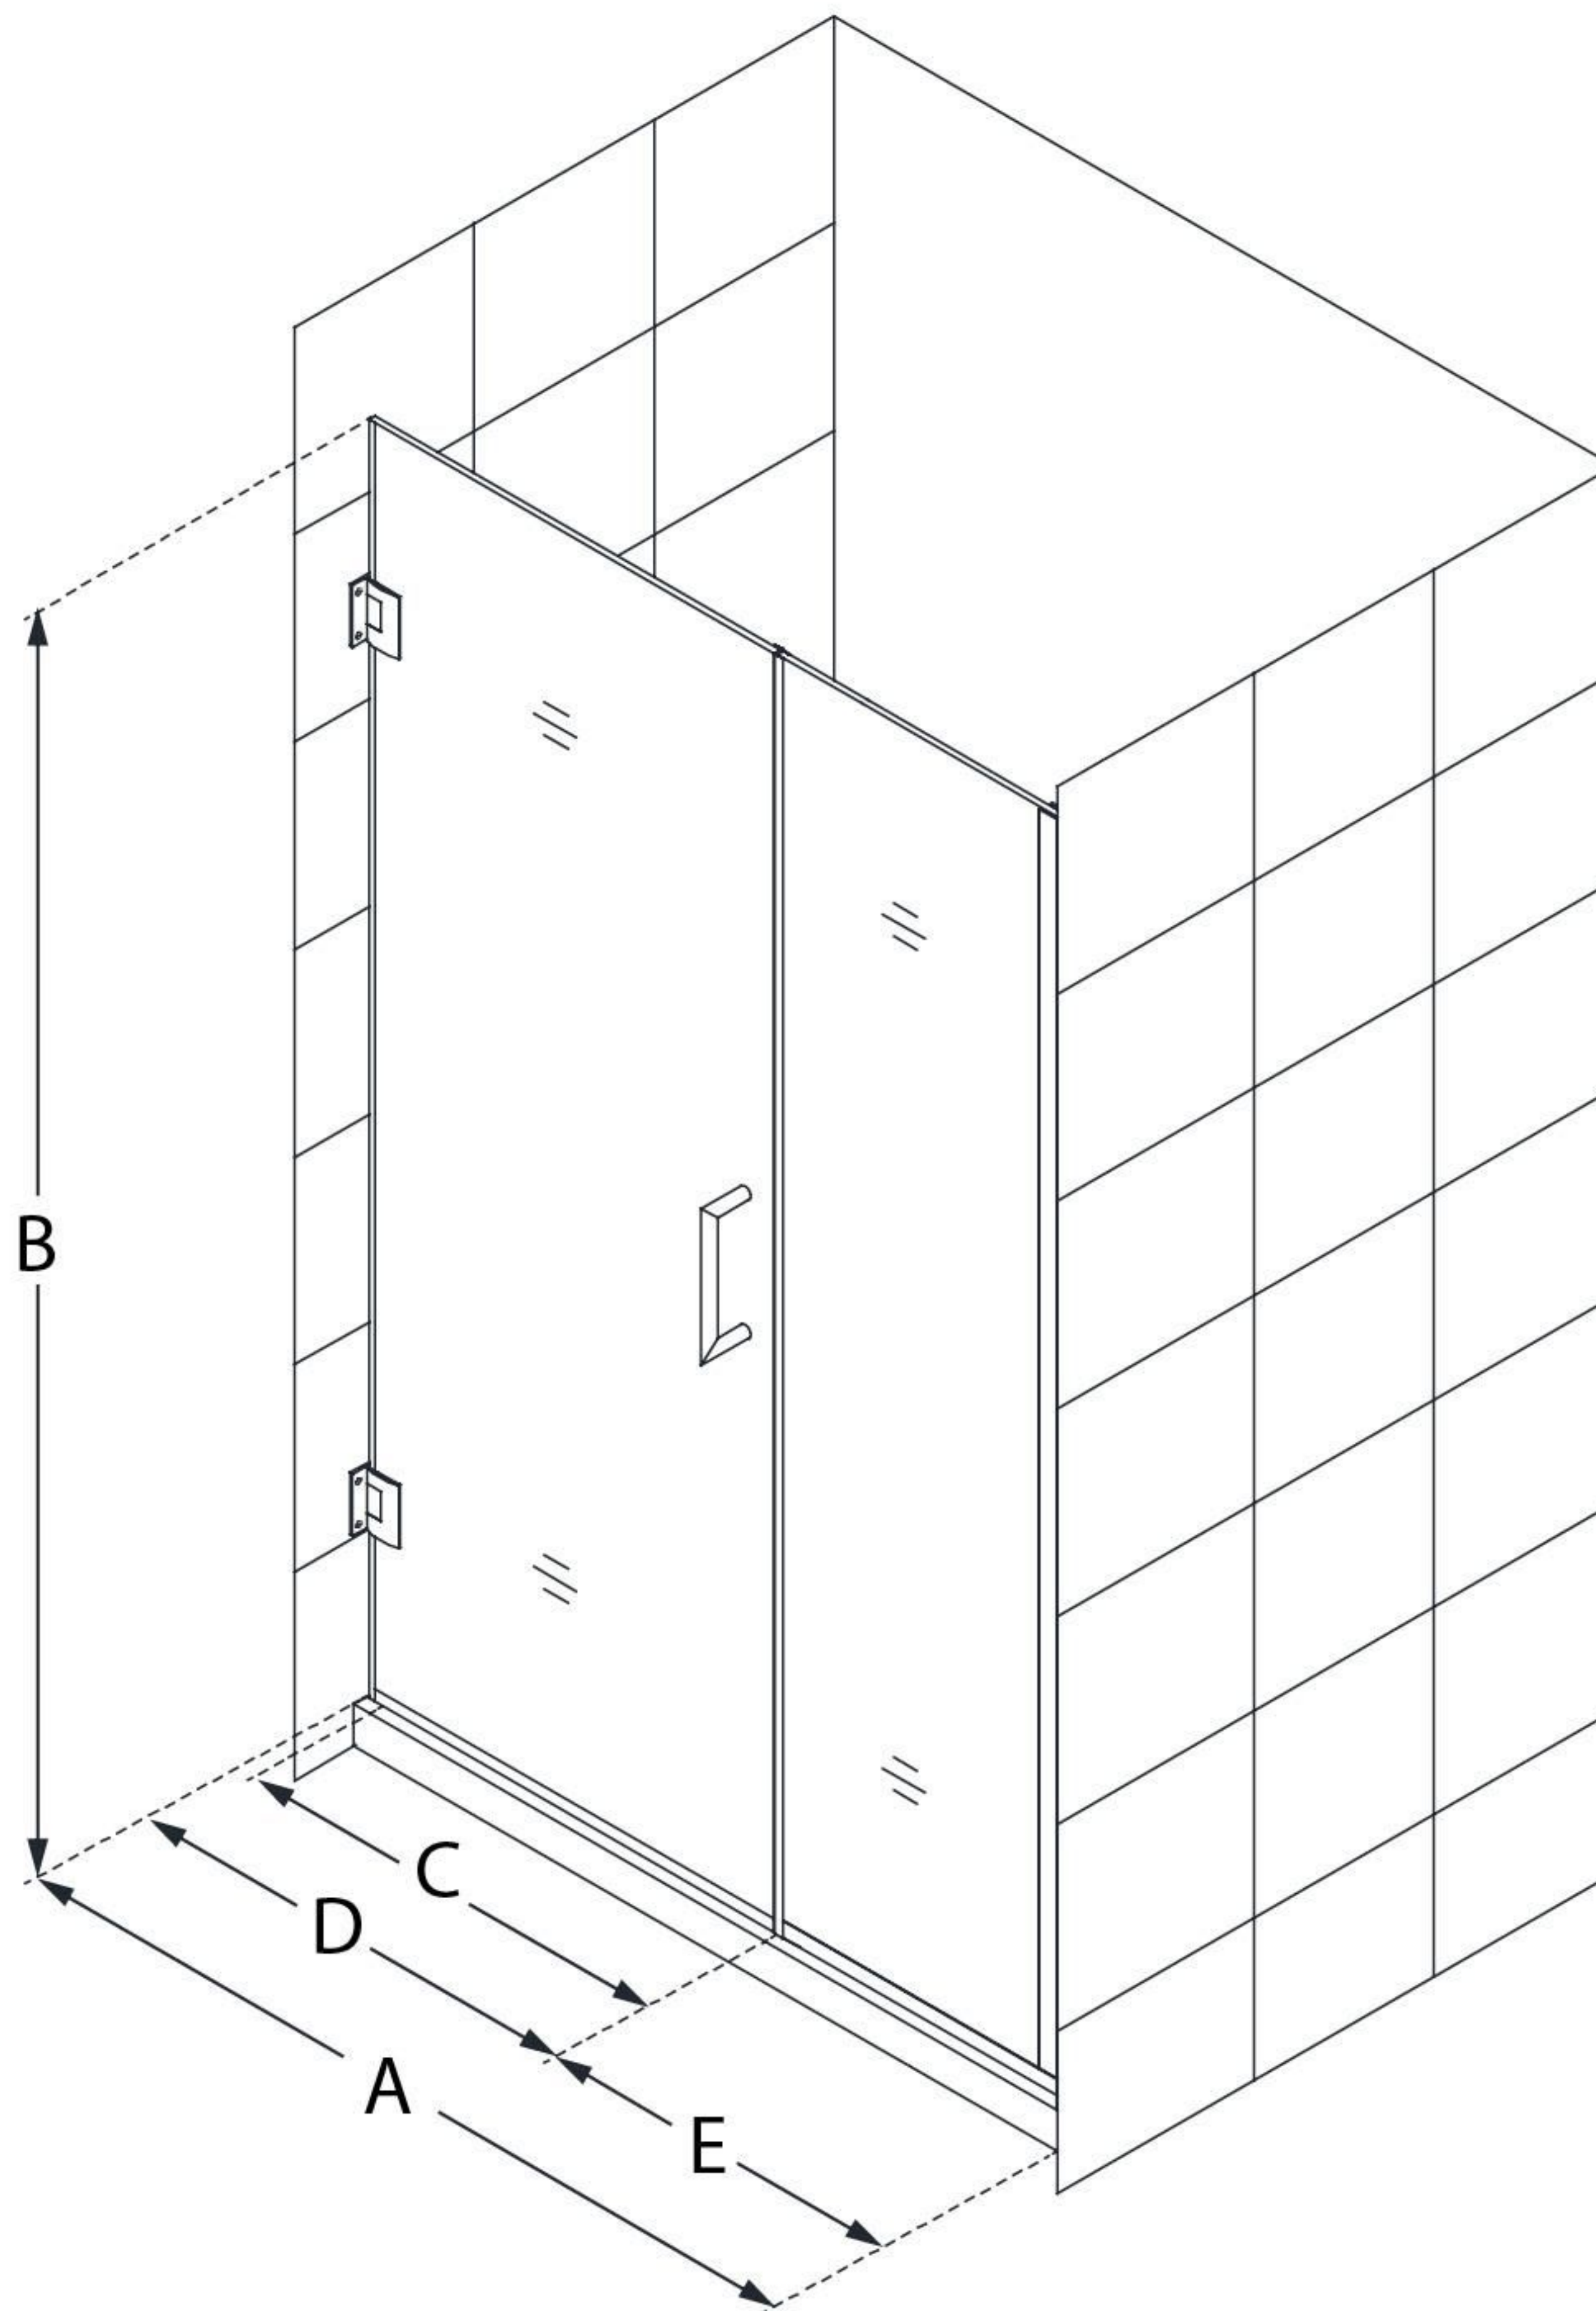

# UNIDOOR PLUS

DreamLine Unidoor Plus 44 1/2 -  
45" W x 72" H Frameless Hinged  
Shower Door, Clear Glass

**SWING DOOR**

## CONFIGURATION DIMENSIONS:

**A: 44 1/2 - 45"**

MODEL WIDTH

**B: 72"**

MODEL HEIGHT

**C: 29"**

ACCESS WIDTH

**D: 30"**

DOOR WIDTH

**E: 14 1/2"**

INLINE PANEL WIDTH

DreamLine reserves the right to update or modify the hardware or materials pictured without prior notice for the purpose of product improvement and customer satisfaction.