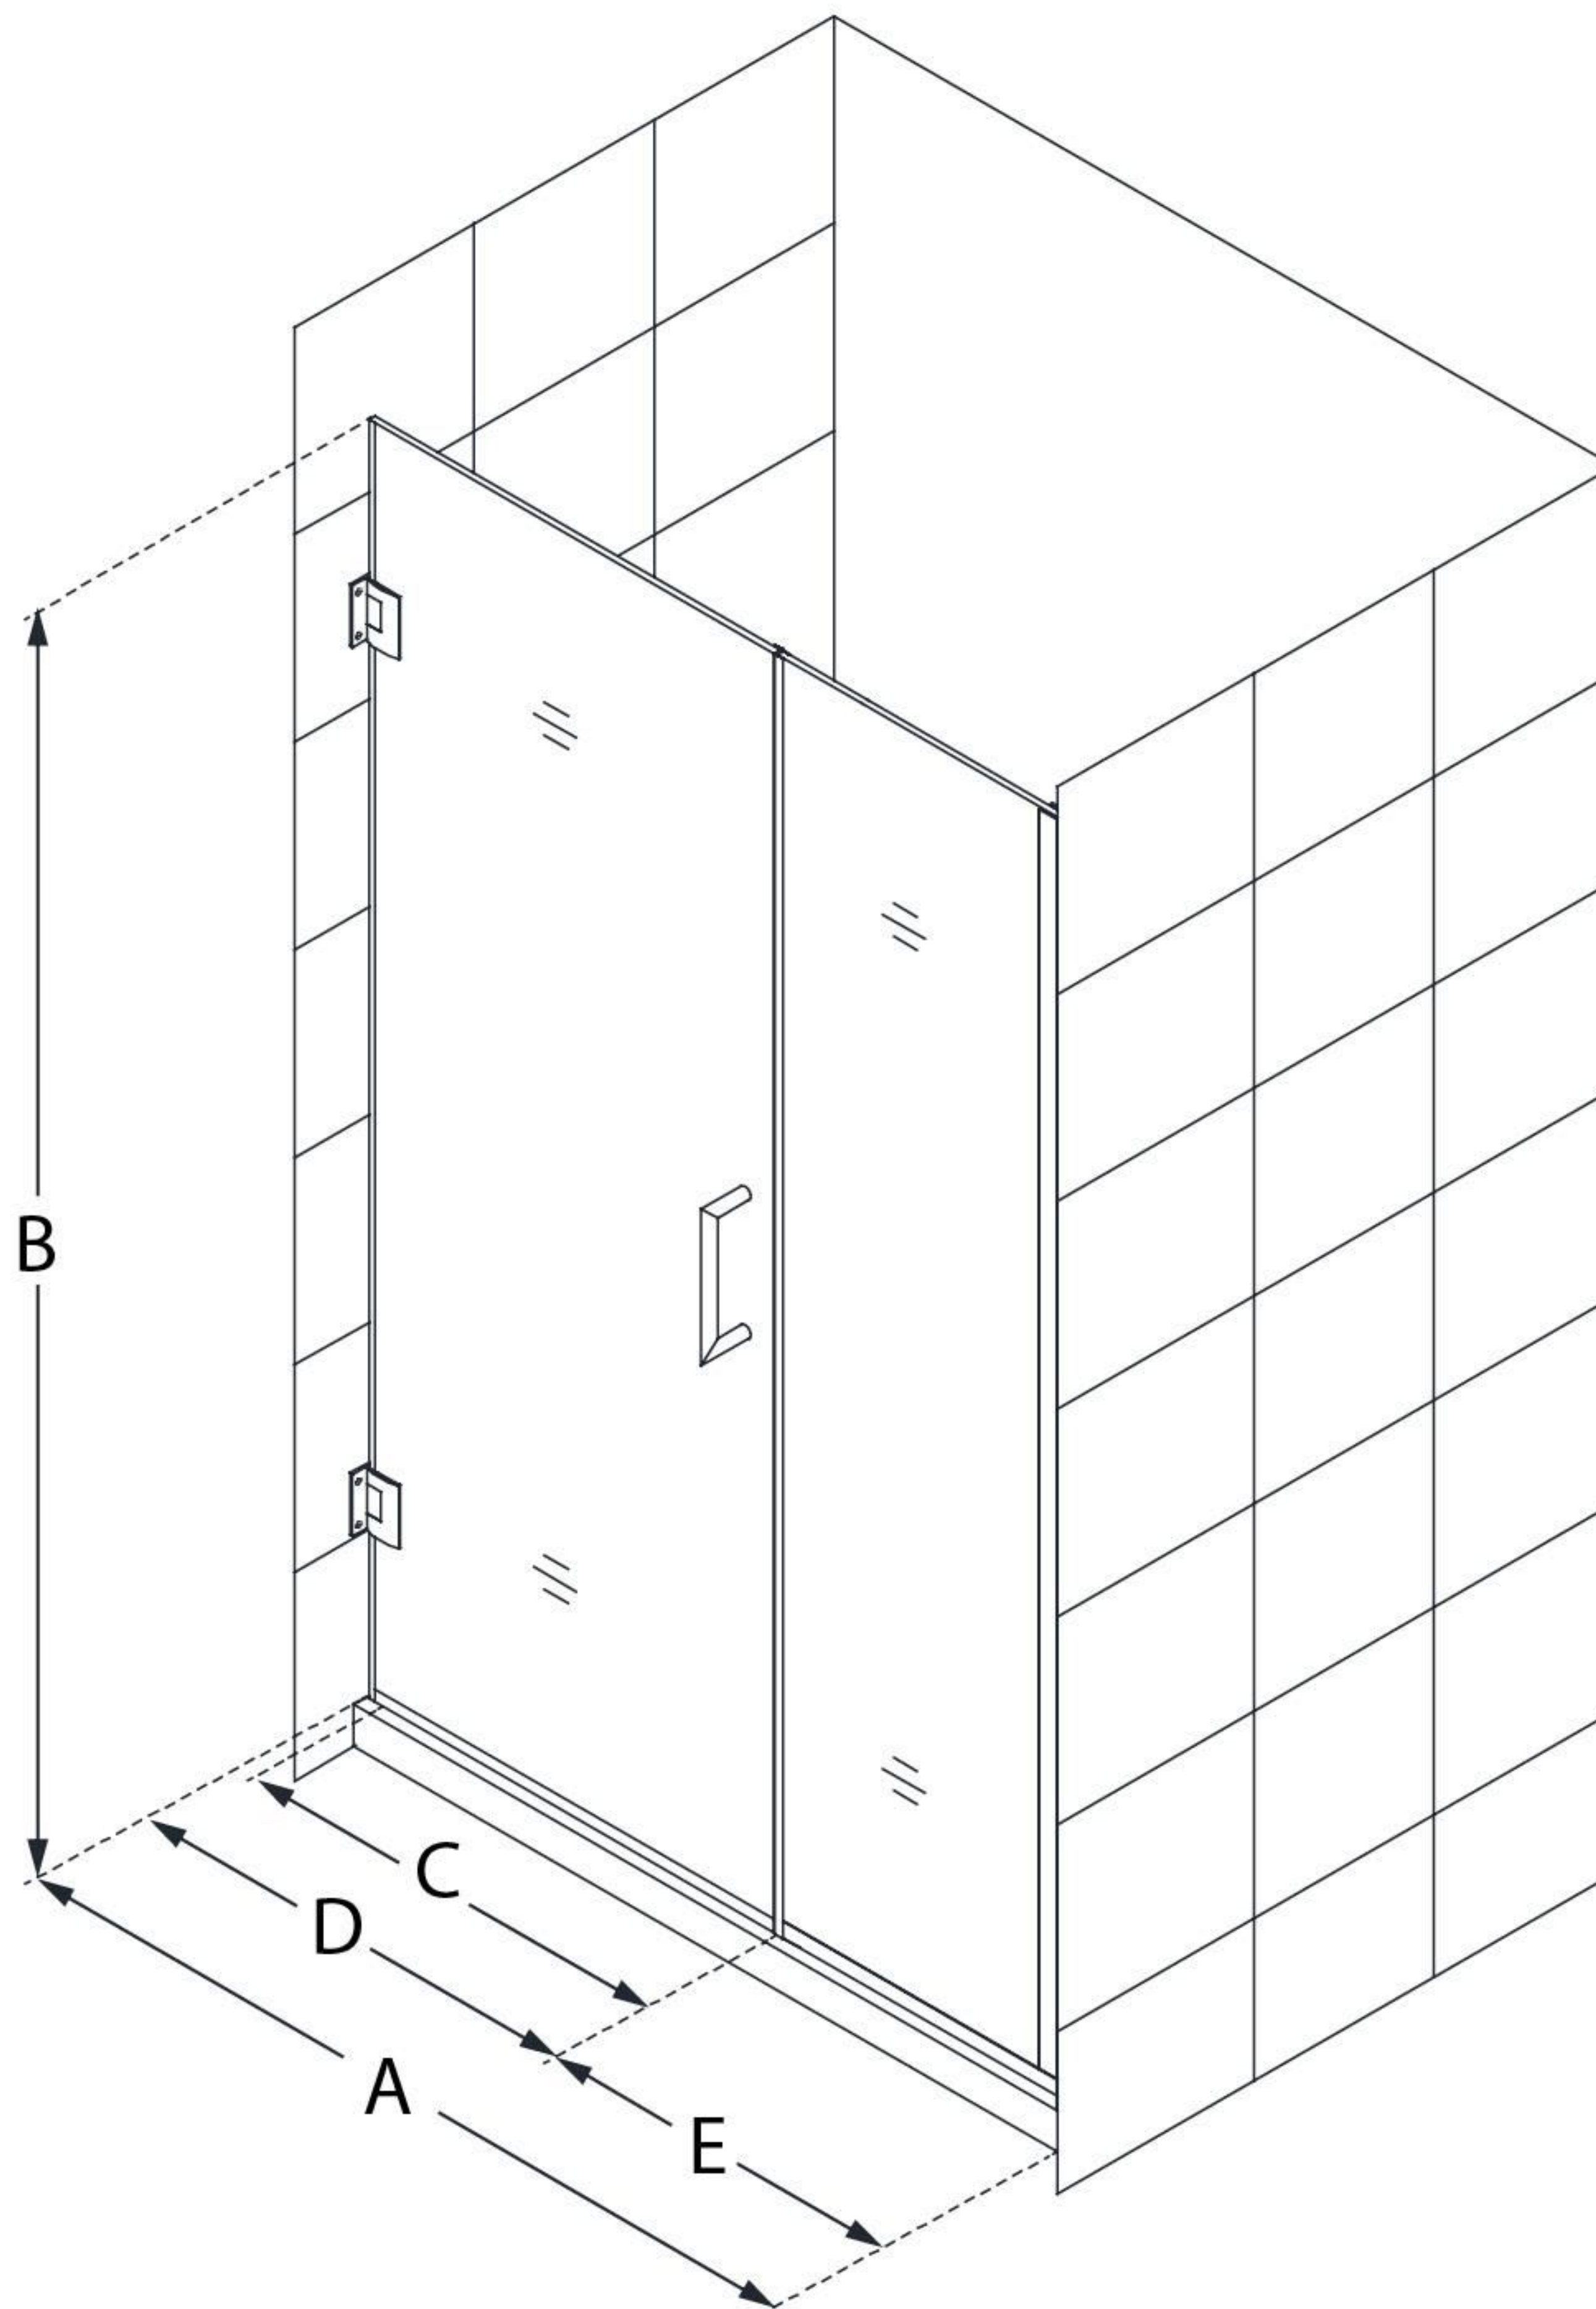

SHDR-244407210

UNIDOOR PLUS

DreamLine Unidoor Plus 44-44
1/2" W x 72" H Frameless Hinged
Shower Door, Clear Glass

SWING DOOR

CONFIGURATION DIMENSIONS:

A: 44 - 44 1/2"

MODEL WIDTH

B: 72"

MODEL HEIGHT

C: 29"

ACCESS WIDTH

D: 30"

DOOR WIDTH

E: 14"

INLINE PANEL WIDTH

DreamLine reserves the right to update or modify the hardware or materials pictured without prior notice for the purpose of product improvement and customer satisfaction.