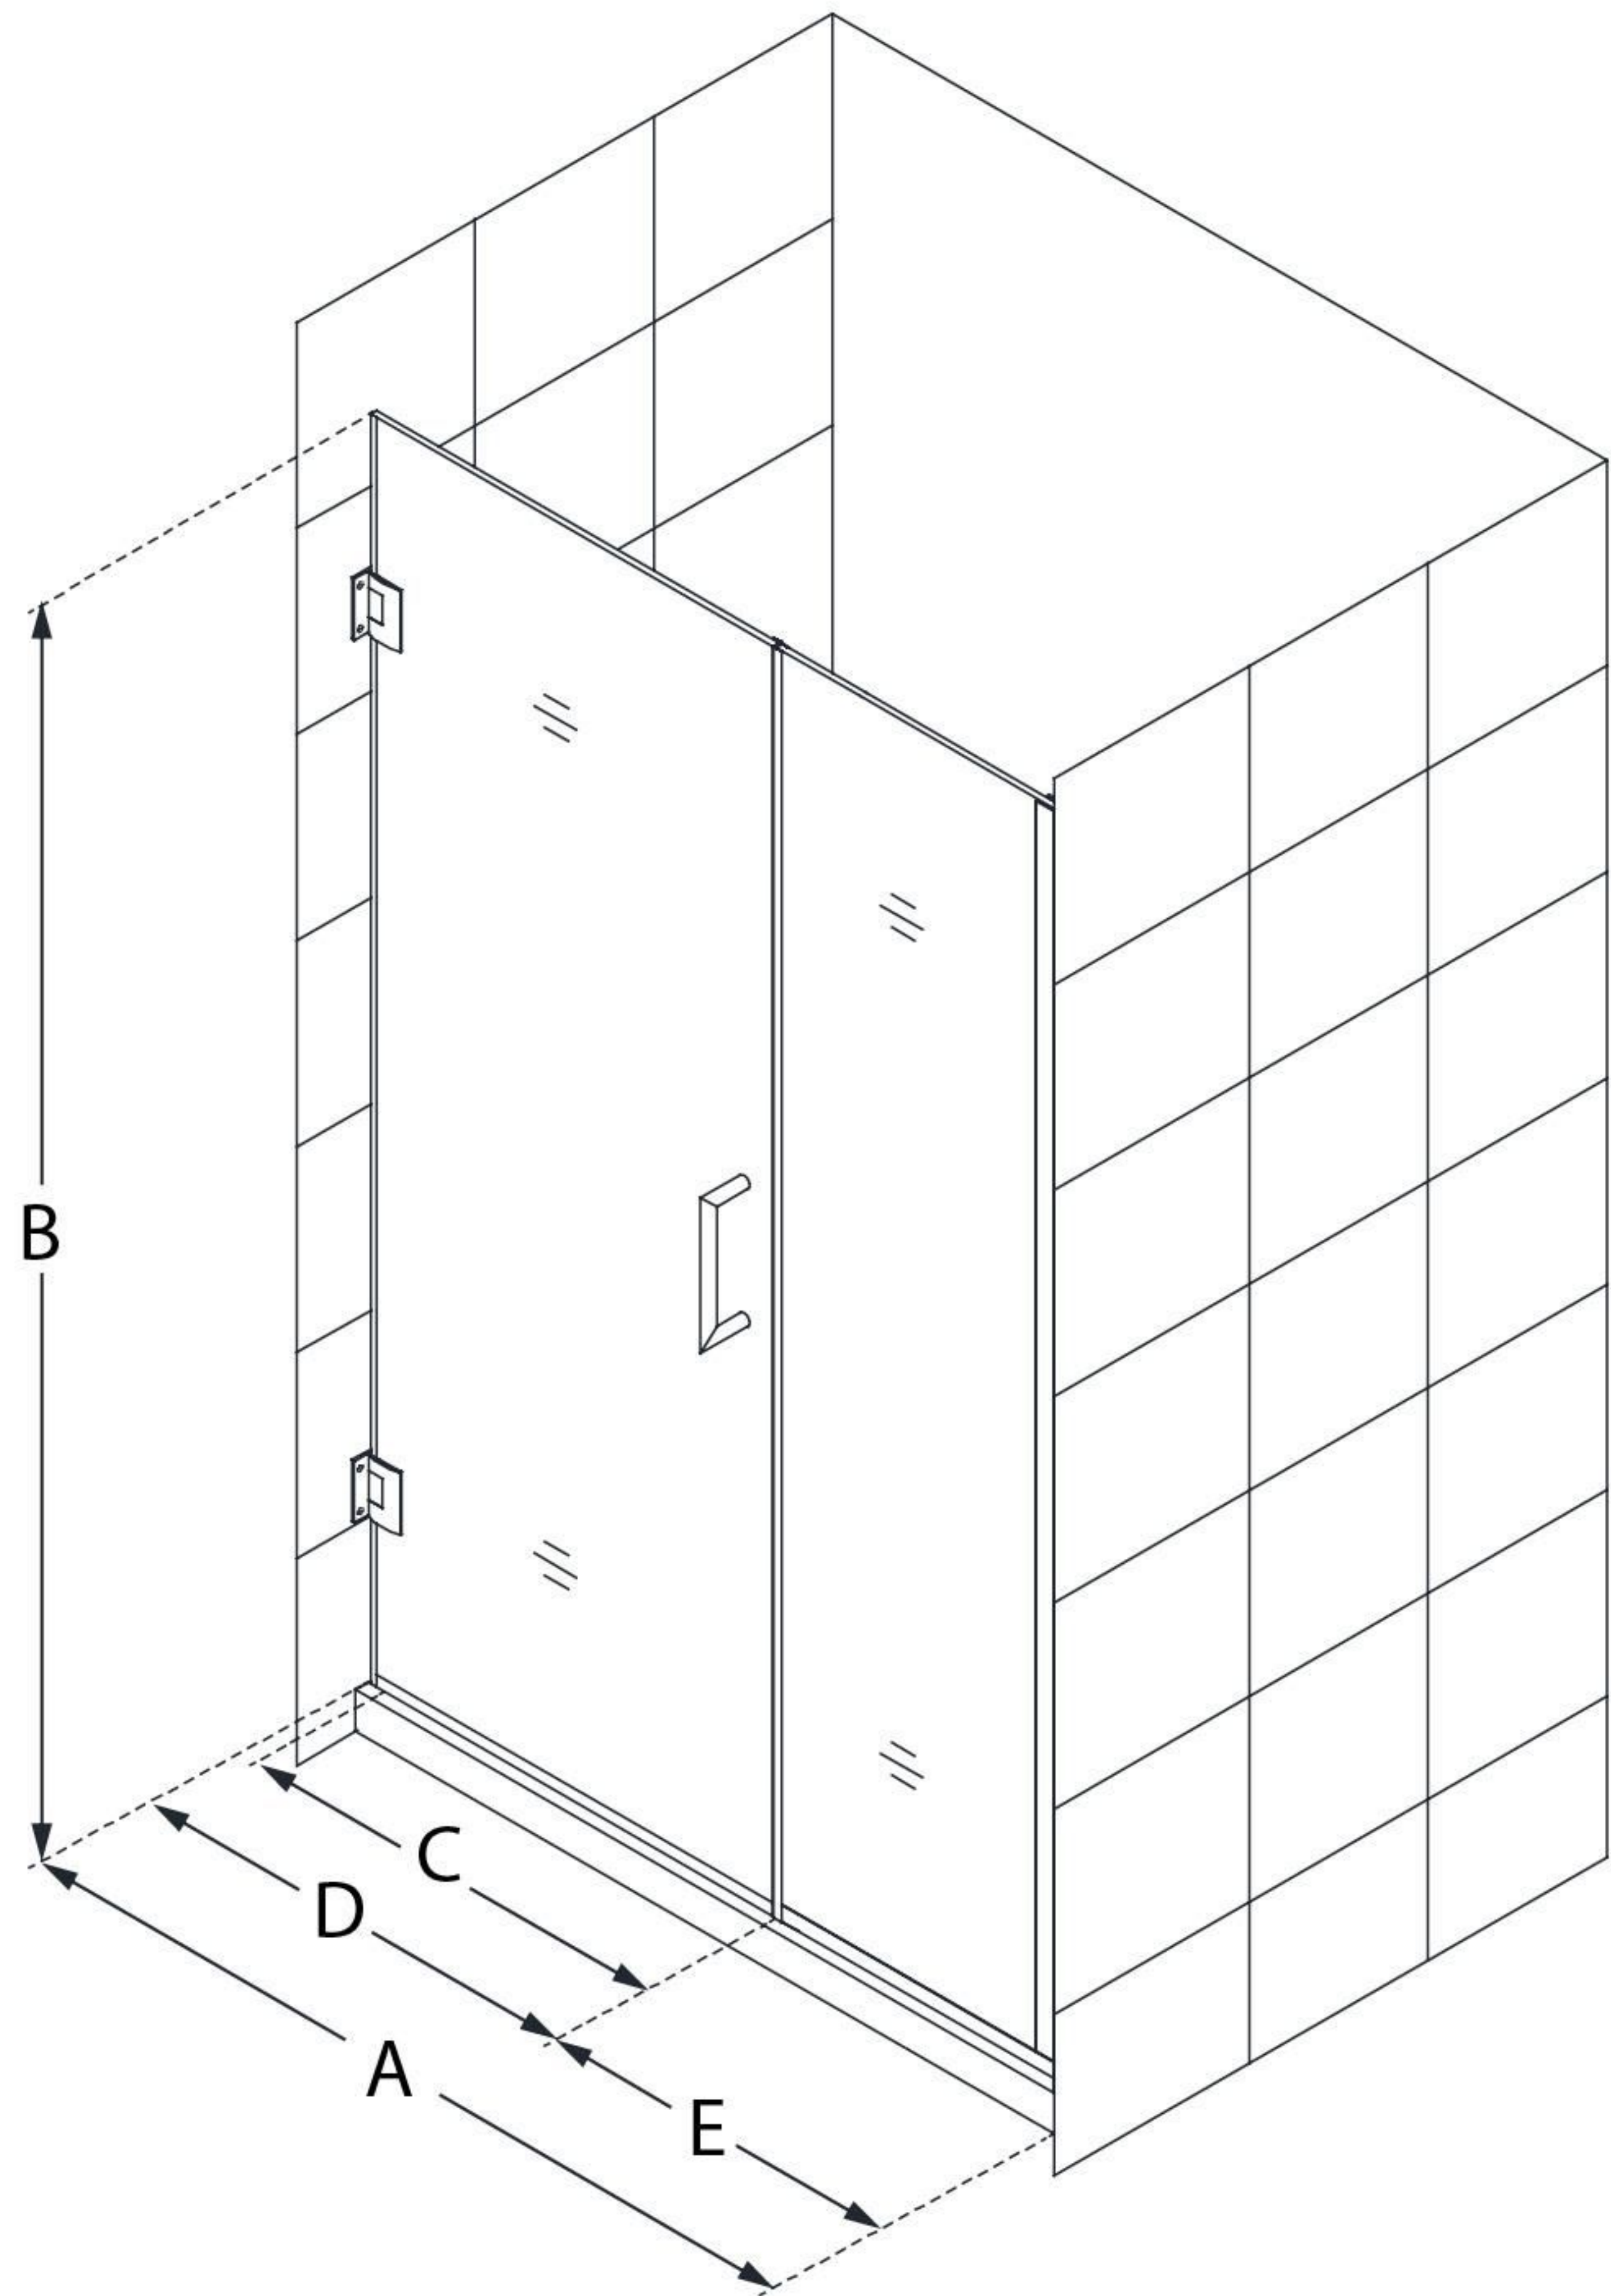

# UNIDOOR PLUS

DreamLine Unidoor Plus 43 1/2 -  
44" W x 72" H Frameless Hinged  
Shower Door, Clear Glass

**SWING DOOR**

## CONFIGURATION DIMENSIONS:

**A: 43 1/2 - 44"**

MODEL WIDTH

**B: 72"**

MODEL HEIGHT

**C: 28"**

ACCESS WIDTH

**D: 29"**

DOOR WIDTH

**E: 14 1/2"**

INLINE PANEL WIDTH

DreamLine reserves the right to update or modify the hardware or materials pictured without prior notice for the purpose of product improvement and customer satisfaction.