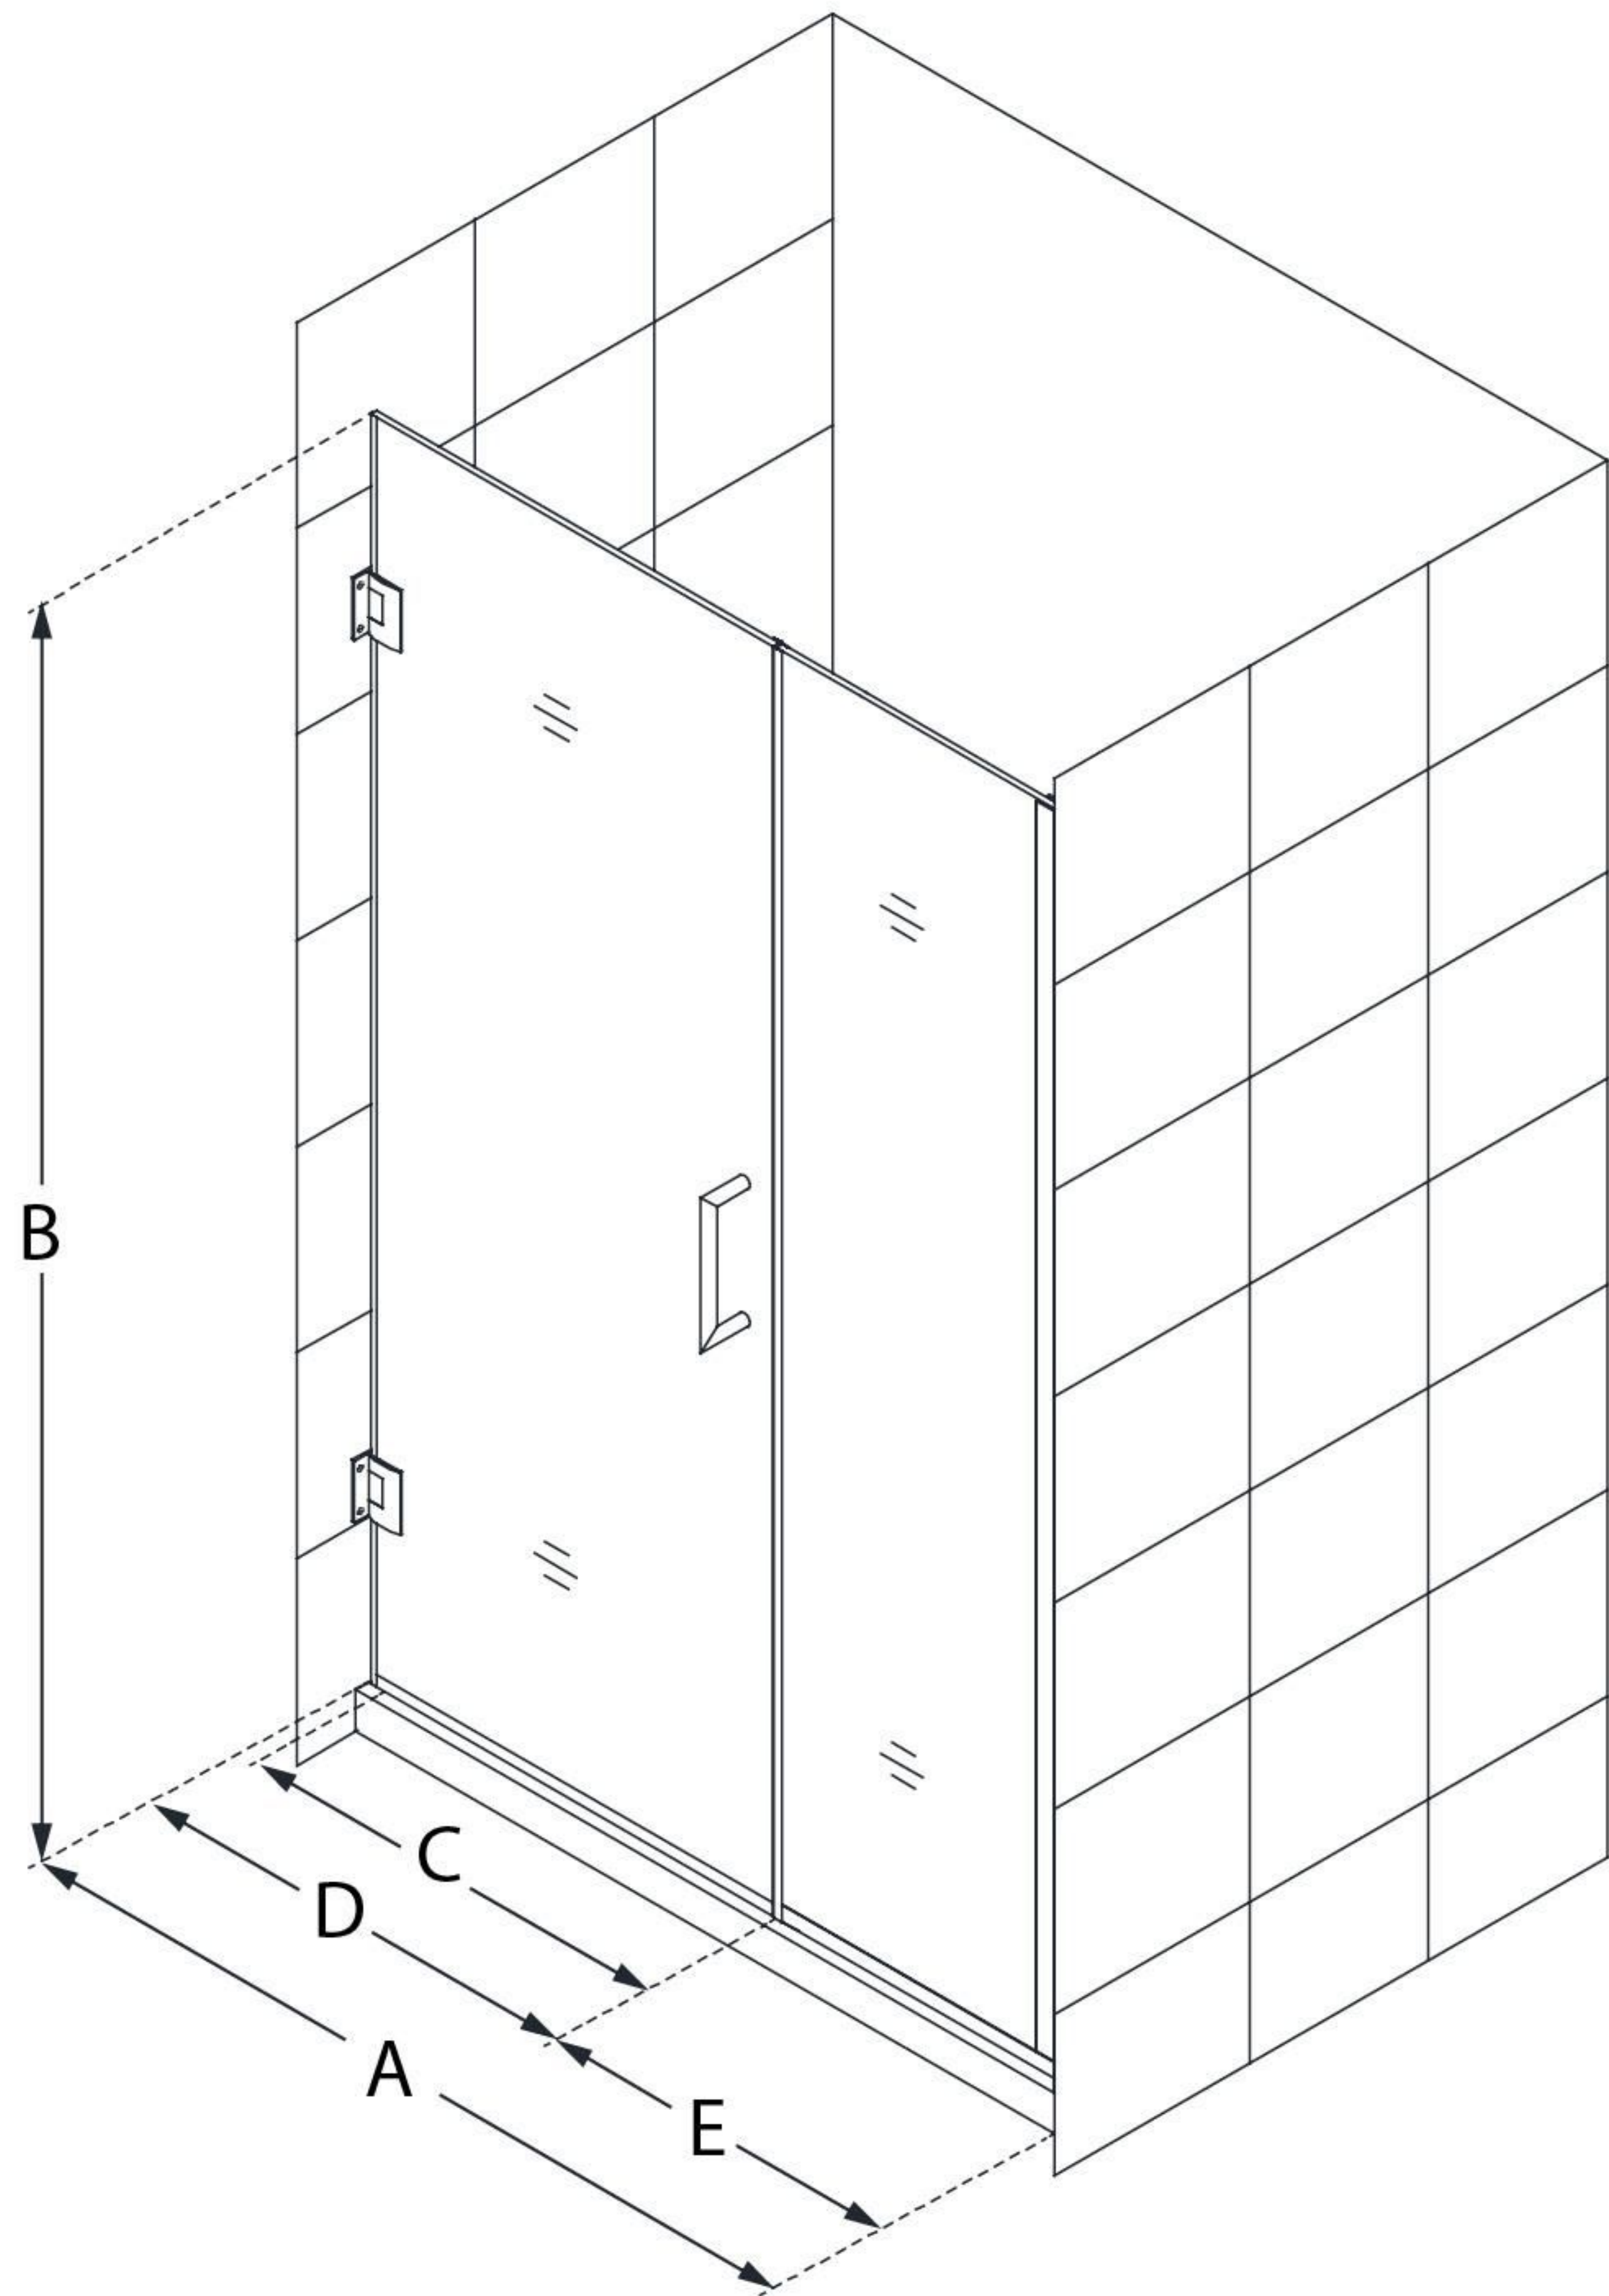

# UNIDOOR PLUS

DreamLine Unidoor Plus 43-43  
1/2" W x 72" H Frameless Hinged  
Shower Door, Clear Glass

**SWING DOOR**

## CONFIGURATION DIMENSIONS:

**A: 43 - 43 1/2"**

MODEL WIDTH

**B: 72"**

MODEL HEIGHT

**C: 28"**

ACCESS WIDTH

**D: 29"**

DOOR WIDTH

**E: 14"**

INLINE PANEL WIDTH

DreamLine reserves the right to update or modify the hardware or materials pictured without prior notice for the purpose of product improvement and customer satisfaction.