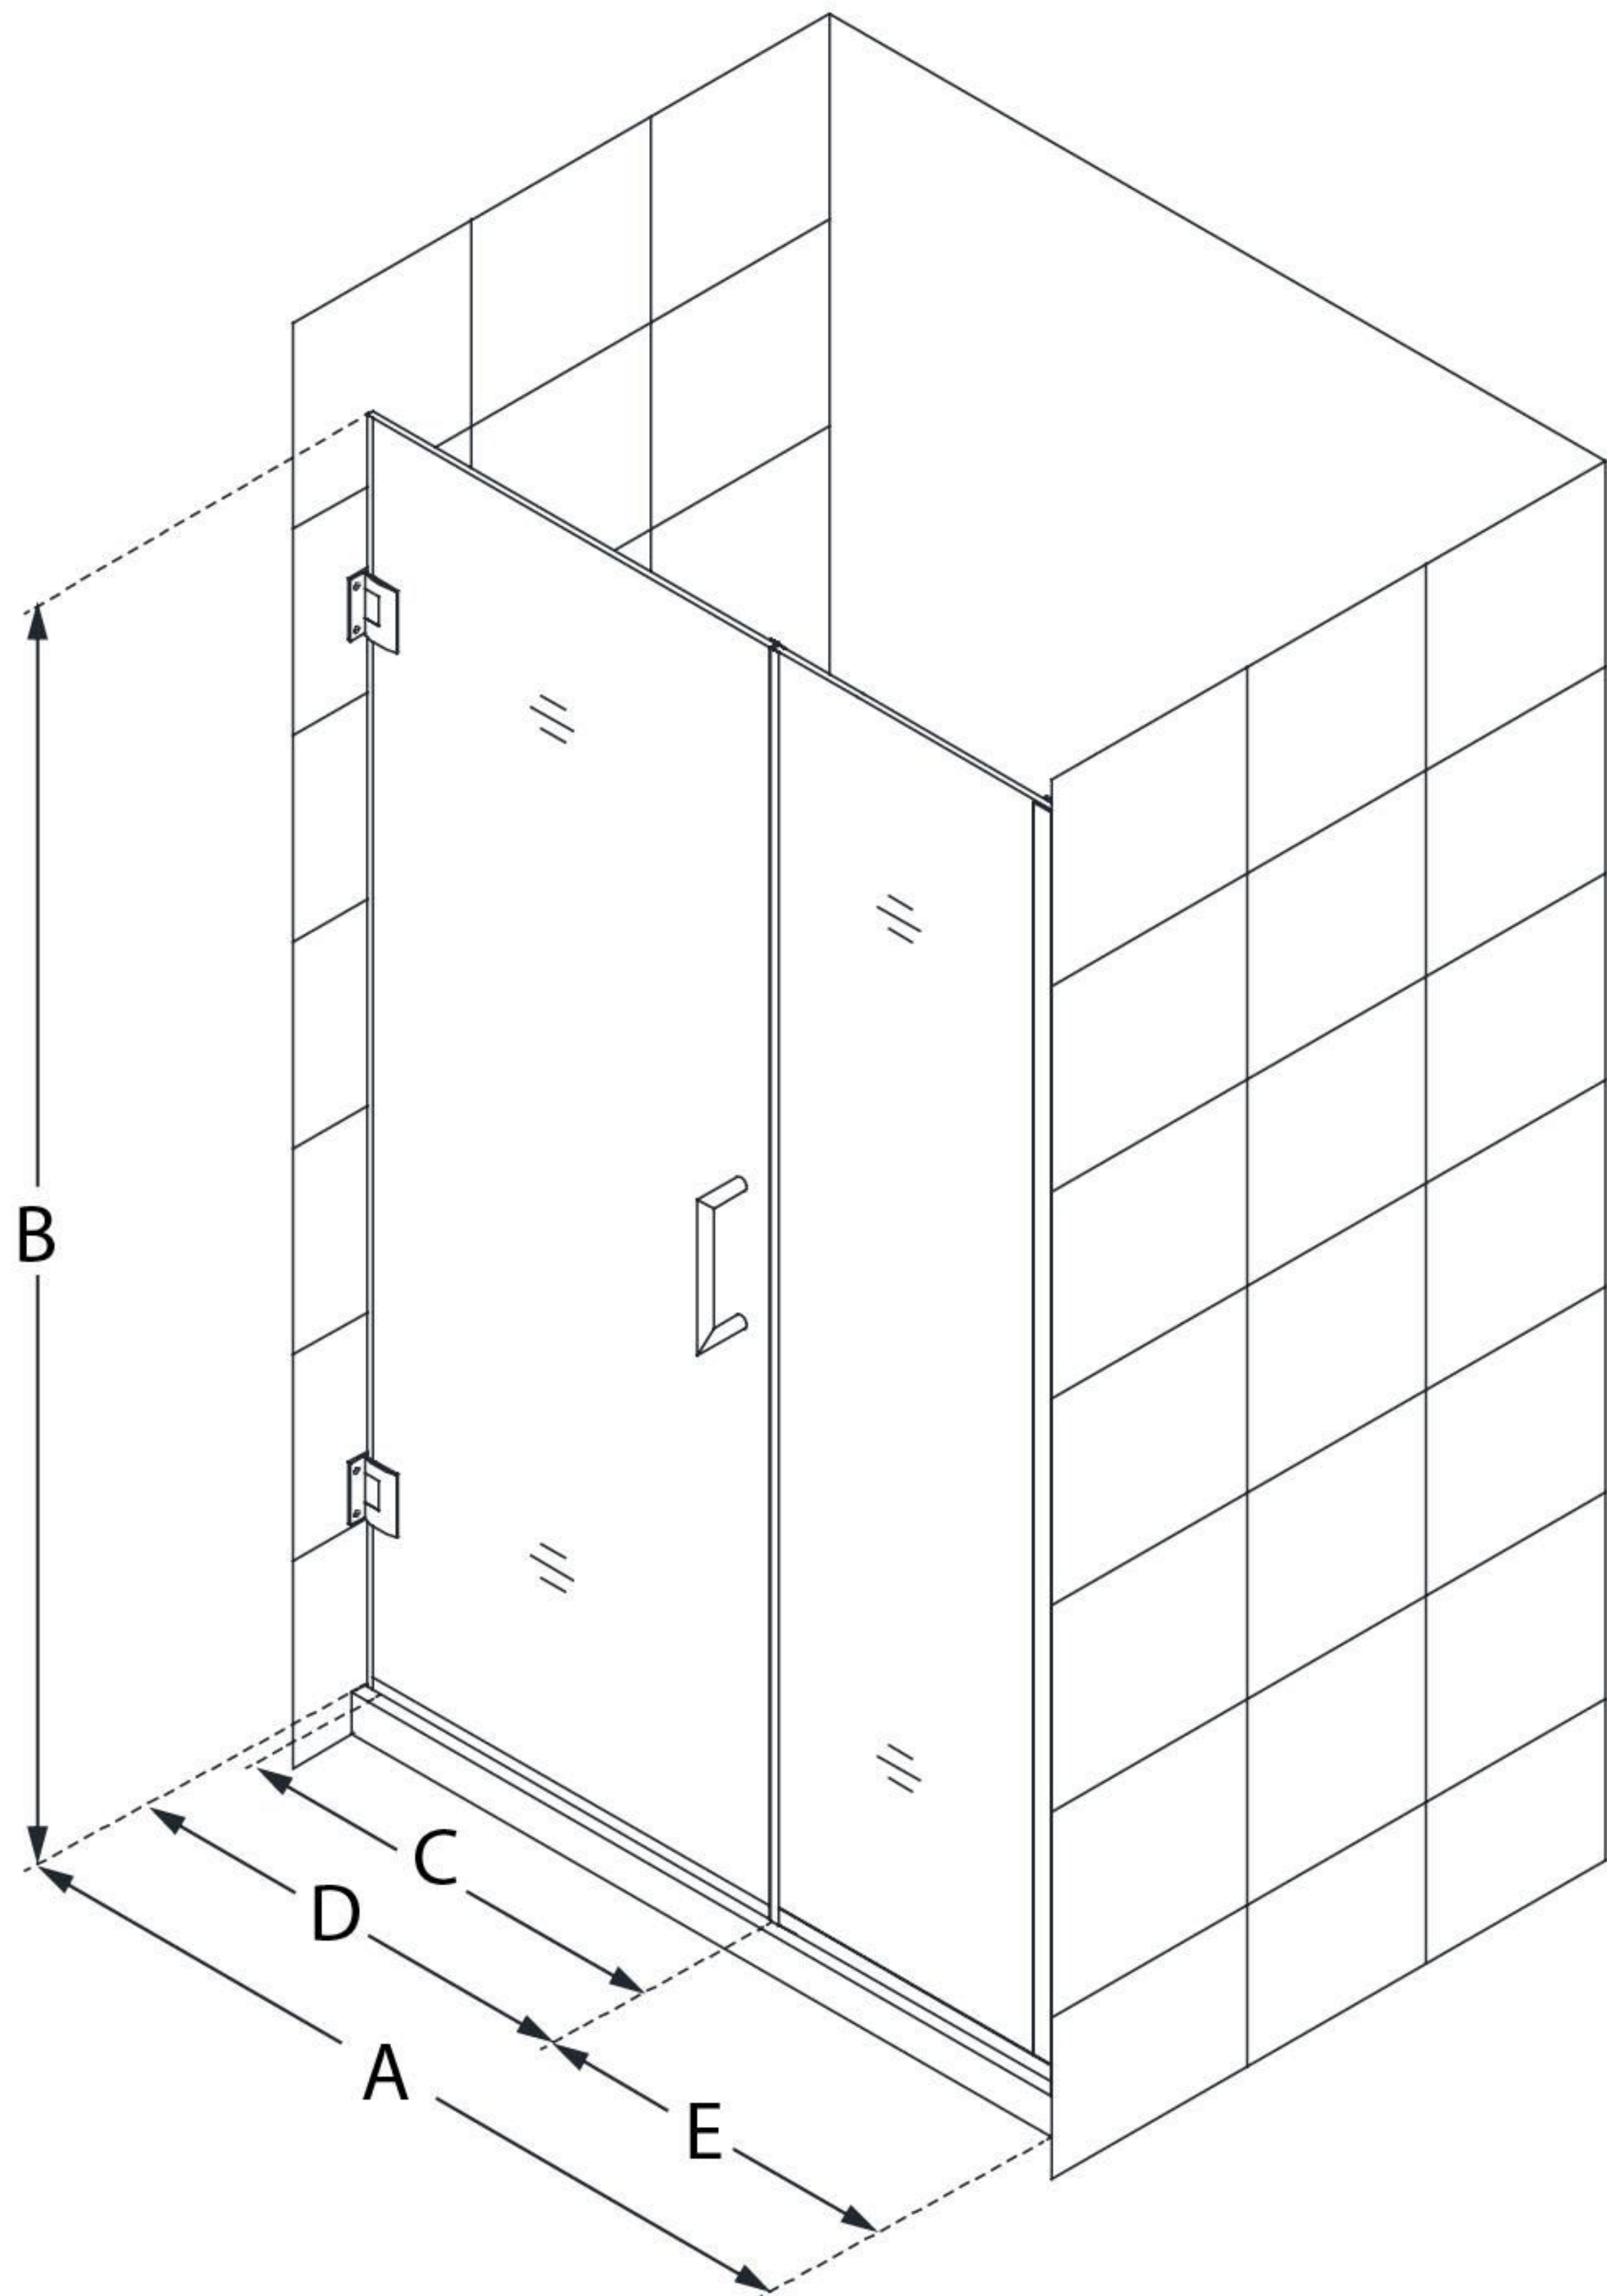

SHDR-244257210

UNIDOOR PLUS

DreamLine Unidoor Plus 42 1/2 -
43" W x 72" H Frameless Hinged
Shower Door, Clear Glass

SWING DOOR

CONFIGURATION DIMENSIONS:

A: 42 1/2 - 43"

MODEL WIDTH

B: 72"

MODEL HEIGHT

C: 27"

ACCESS WIDTH

D: 28"

DOOR WIDTH

E: 14 1/2"

INLINE PANEL WIDTH

DreamLine reserves the right to update or modify the hardware or materials pictured without prior notice for the purpose of product improvement and customer satisfaction.