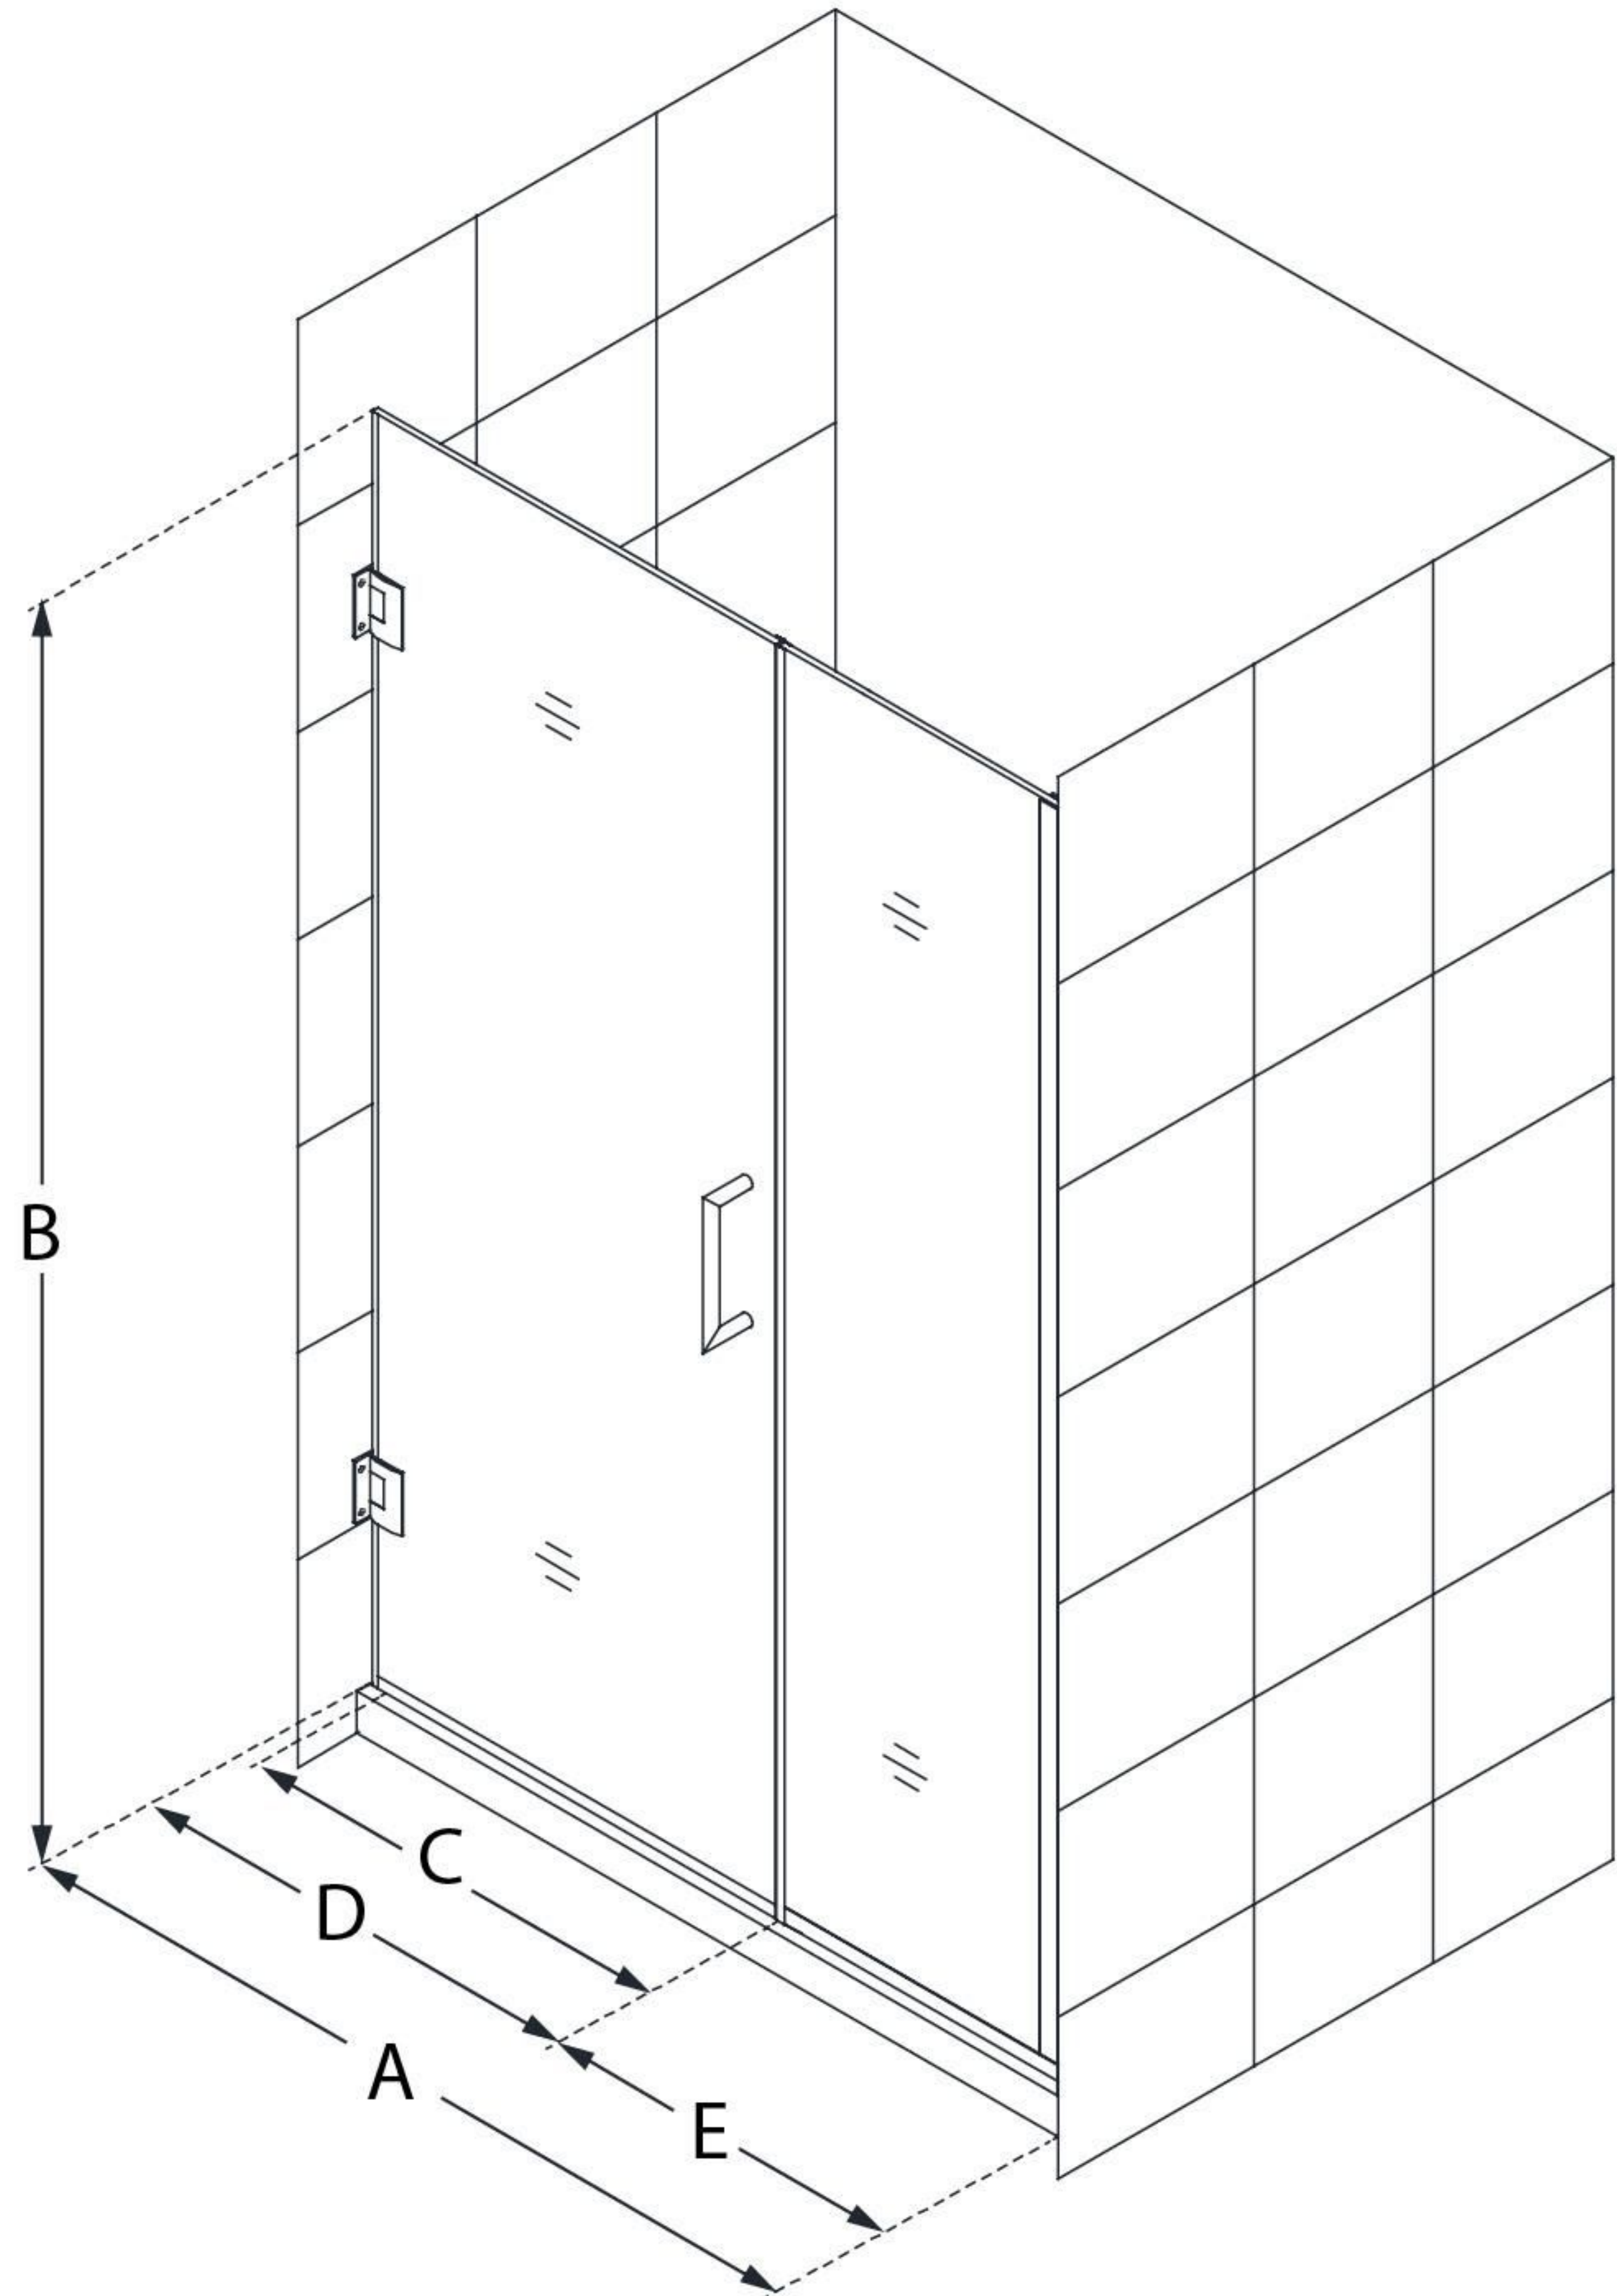

SHDR-244207210

UNIDOOR PLUS

DreamLine Unidoor Plus 42-42
1/2" W x 72" H Frameless Hinged
Shower Door, Clear Glass

SWING DOOR

CONFIGURATION DIMENSIONS:

A: 42 - 42 1/2"

MODEL WIDTH

B: 72"

MODEL HEIGHT

C: 27"

ACCESS WIDTH

D: 28"

DOOR WIDTH

E: 14"

INLINE PANEL WIDTH

DreamLine reserves the right to update or modify the hardware or materials pictured without prior notice for the purpose of product improvement and customer satisfaction.