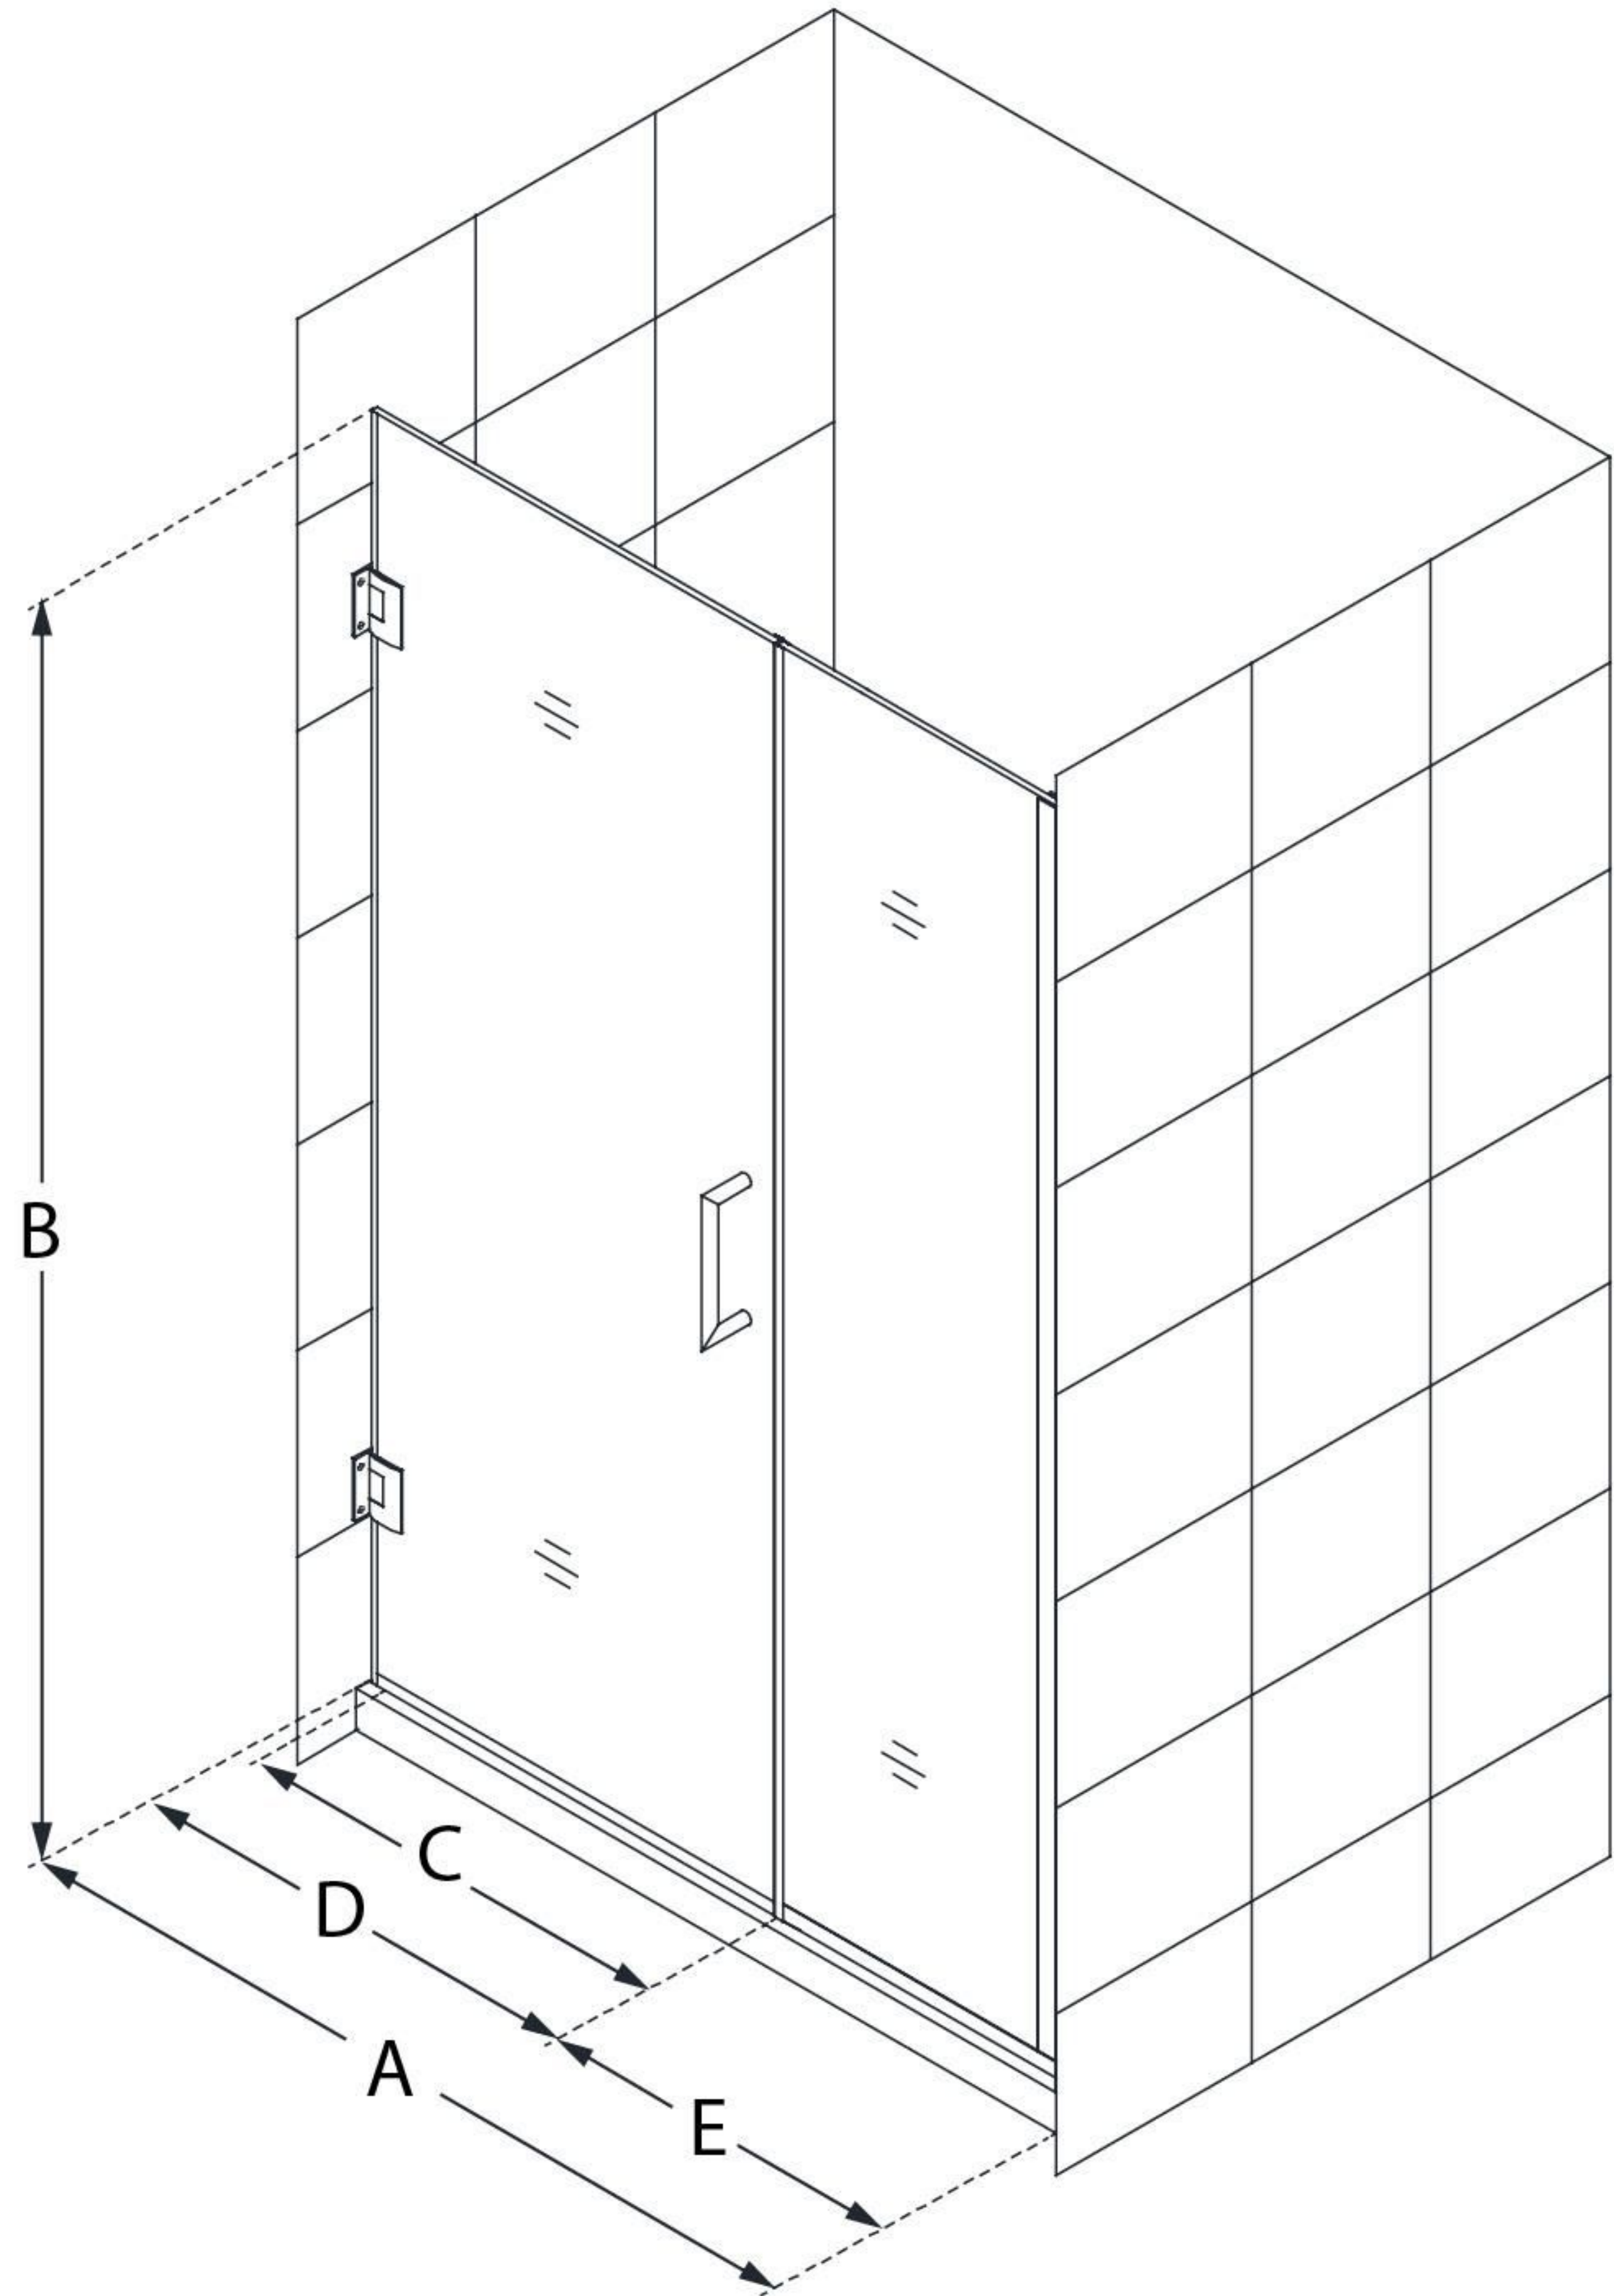

SHDR-244157210

UNIDOOR PLUS

DreamLine Unidoor Plus 41 1/2 -
42" W x 72" H Frameless Hinged
Shower Door, Clear Glass

SWING DOOR

CONFIGURATION DIMENSIONS:

A: 41 1/2 - 42"

MODEL WIDTH

B: 72"

MODEL HEIGHT

C: 26"

ACCESS WIDTH

D: 27"

DOOR WIDTH

E: 14 1/2"

INLINE PANEL WIDTH

DreamLine reserves the right to update or modify the hardware or materials pictured without prior notice for the purpose of product improvement and customer satisfaction.