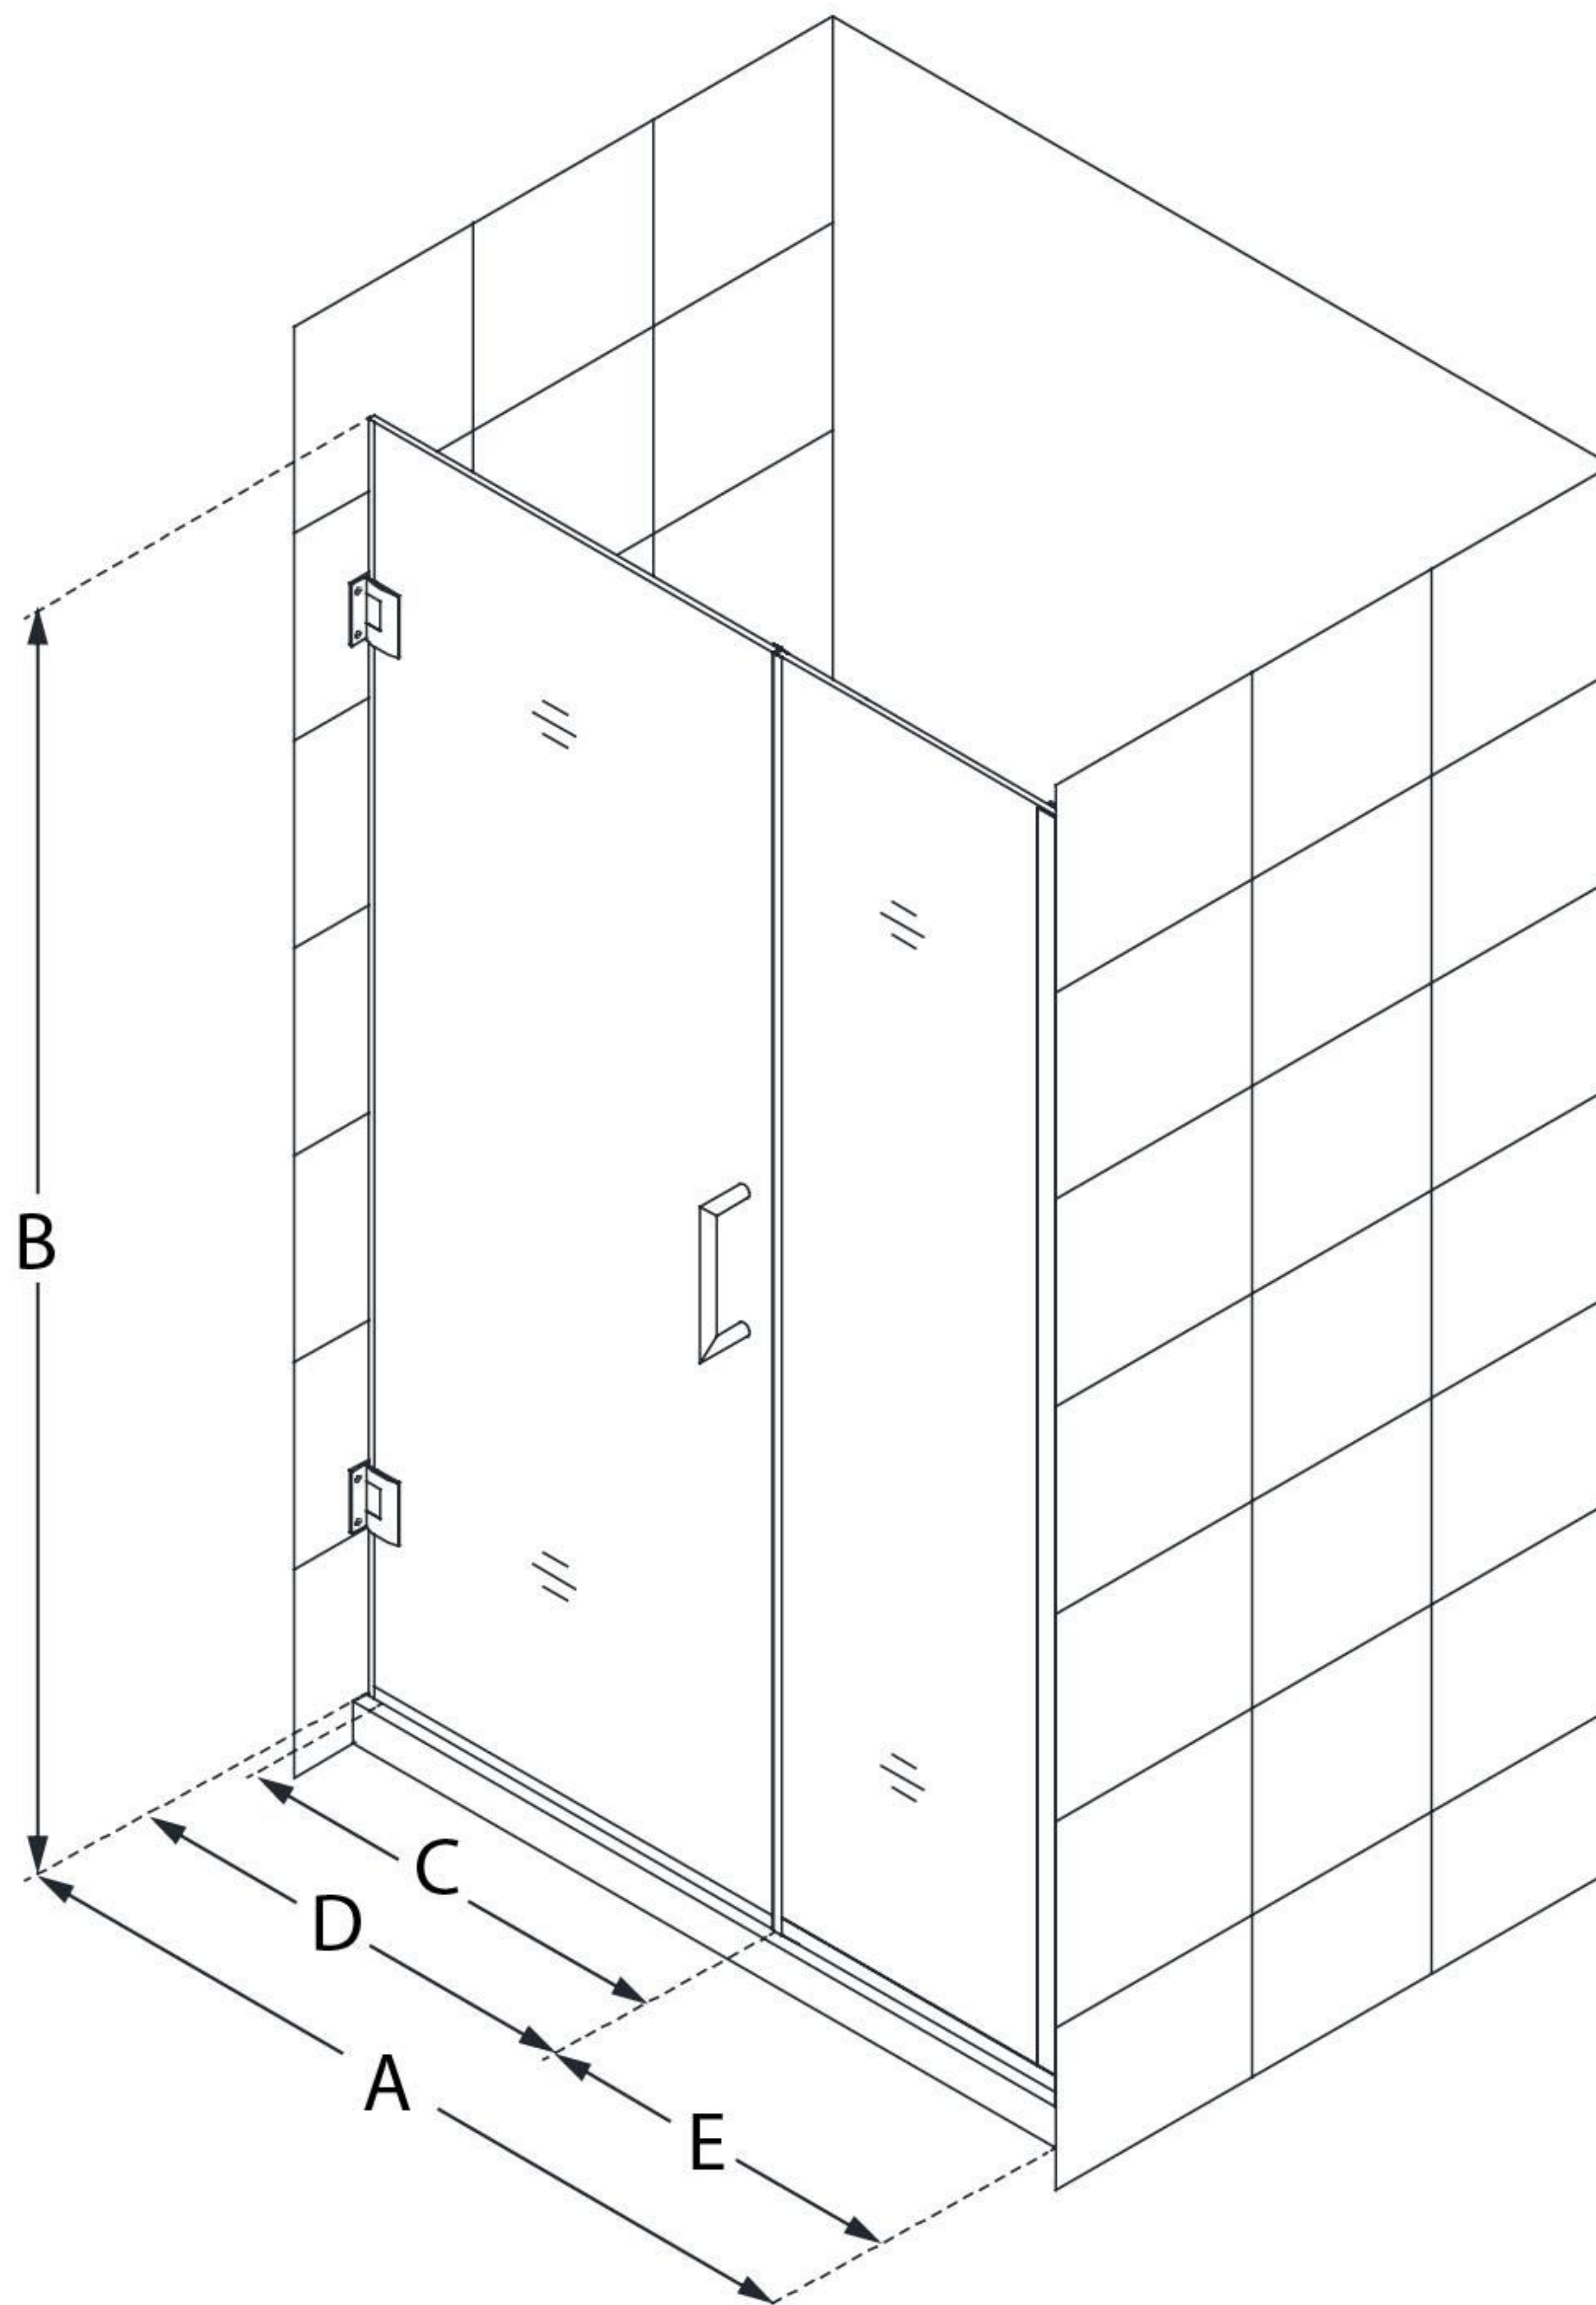

# UNIDOOR PLUS

DreamLine Unidoor Plus 41-41  
1/2" W x 72" H Frameless Hinged  
Shower Door, Clear Glass

**SWING DOOR**

## CONFIGURATION DIMENSIONS:

**A: 41 - 41 1/2"**

MODEL WIDTH

**B: 72"**

MODEL HEIGHT

**C: 26"**

ACCESS WIDTH

**D: 27"**

DOOR WIDTH

**E: 14"**

INLINE PANEL WIDTH

DreamLine reserves the right to update or modify the hardware or materials pictured without prior notice for the purpose of product improvement and customer satisfaction.