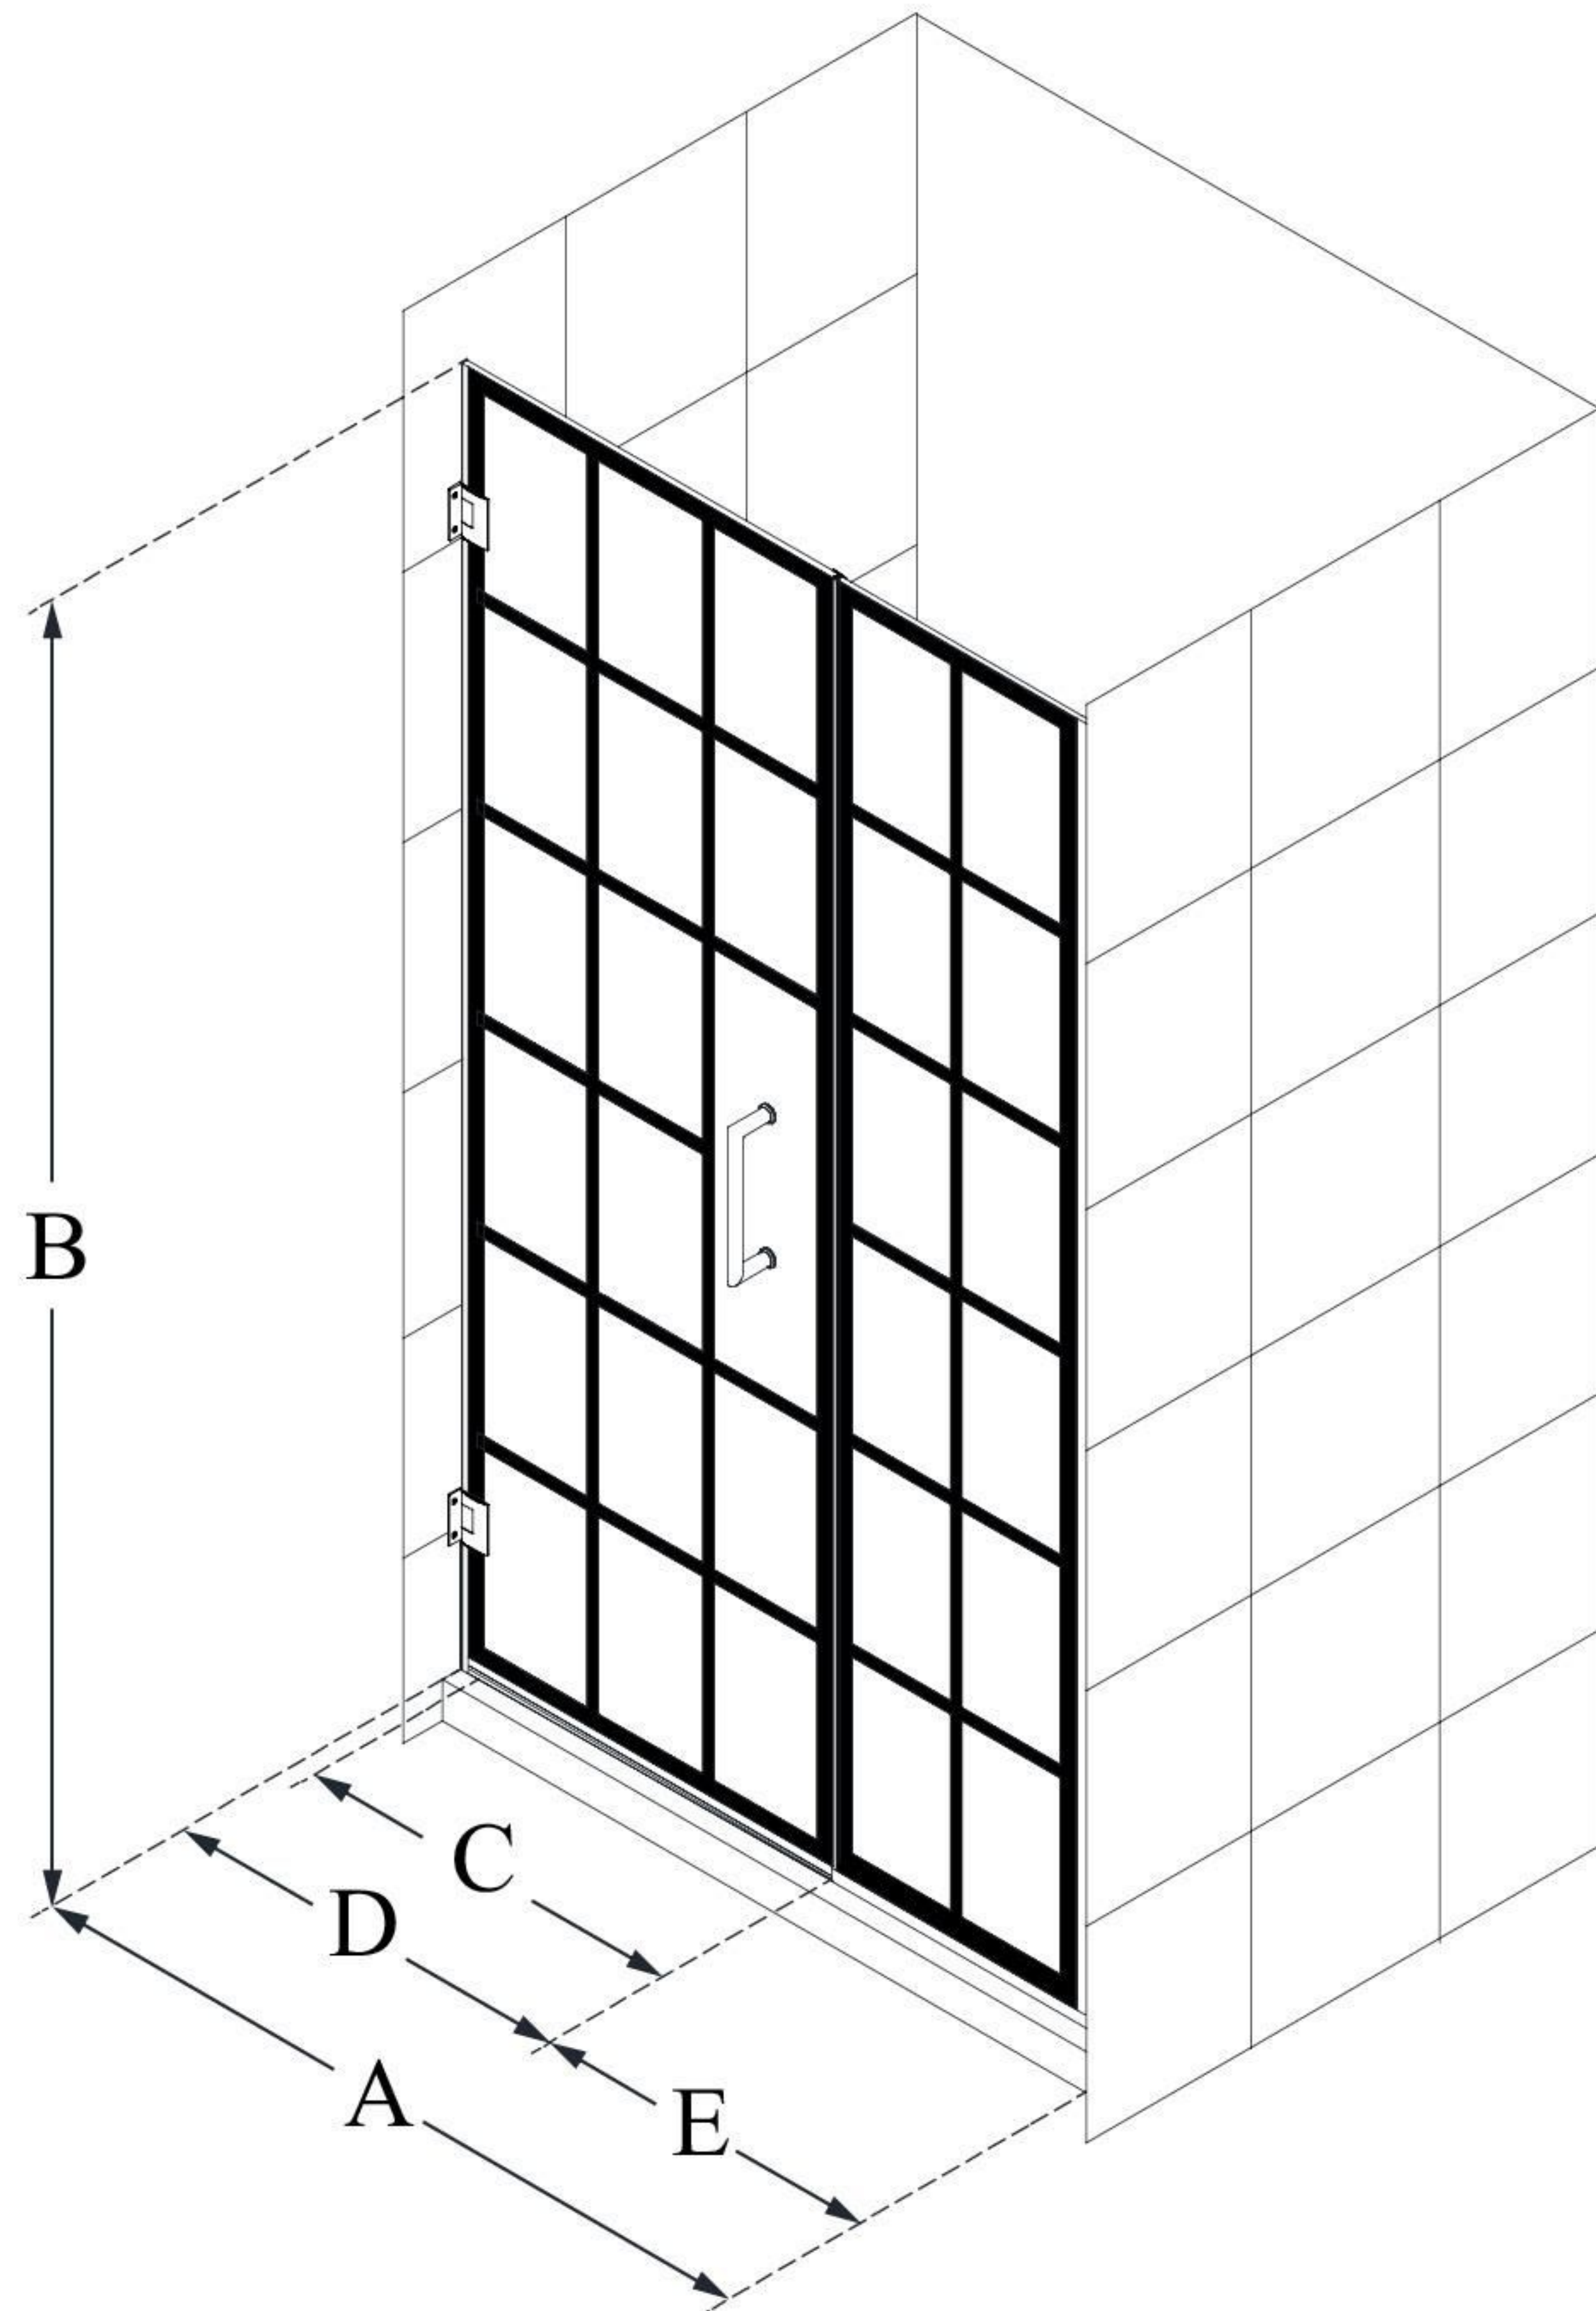

SHDR-2440720

UNIDOOR TOULON

DreamLine Unidoor Toulon 40 - 40
1/2" W x 72" H Frameless Hinged
Shower Door

SWING DOOR

CONFIGURATION DIMENSIONS:

A: 40" - 40 1/2"

MODEL WIDTH

B: 72"

MODEL HEIGHT

C: 22 7/8"

ACCESS WIDTH

D: 23 7/8"

DOOR WIDTH

E: 16 1/8"

INLINE PANEL WIDTH

DreamLine reserves the right to update or modify the hardware or materials pictured without prior notice for the purpose of product improvement and customer satisfaction.