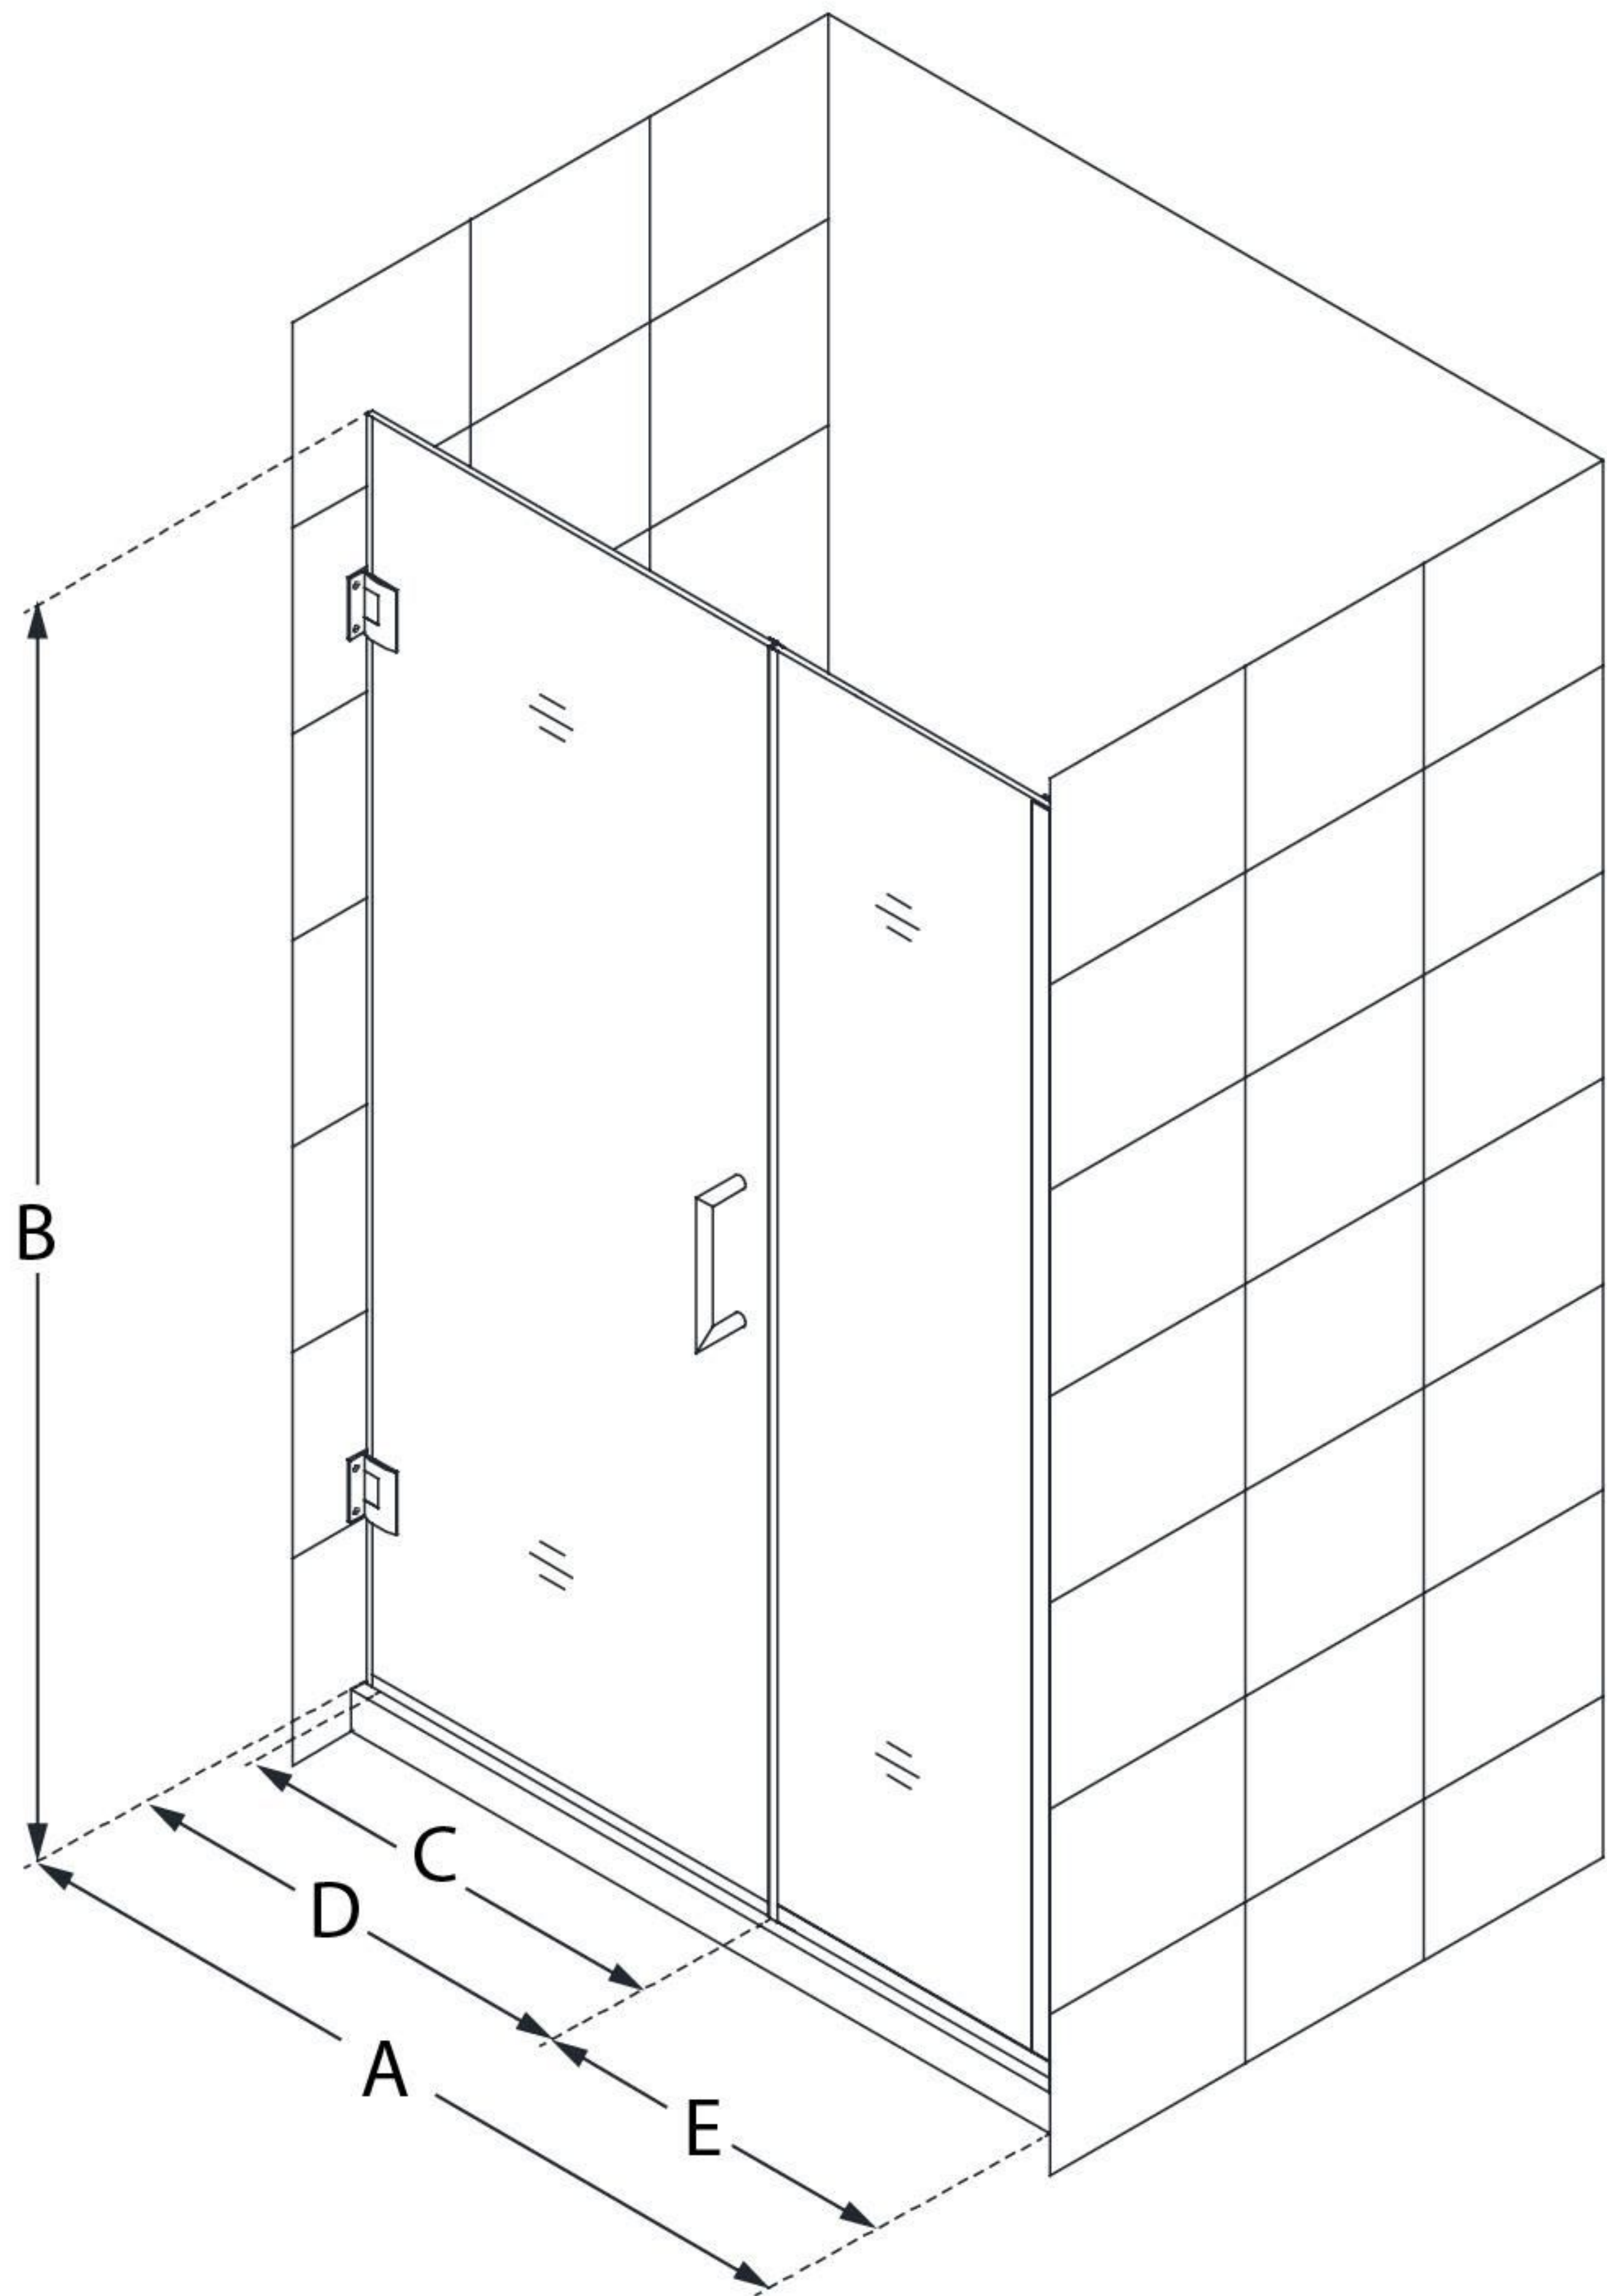

SHDR-244057210

UNIDOOR PLUS

DreamLine Unidoor Plus 40 1/2 -
41" W x 72" H Frameless Hinged
Shower Door, Clear Glass

SWING DOOR

CONFIGURATION DIMENSIONS:

A: 40 1/2 - 41"

MODEL WIDTH

B: 72"

MODEL HEIGHT

C: 25"

ACCESS WIDTH

D: 26"

DOOR WIDTH

E: 14 1/2"

INLINE PANEL WIDTH

DreamLine reserves the right to update or modify the hardware or materials pictured without prior notice for the purpose of product improvement and customer satisfaction.