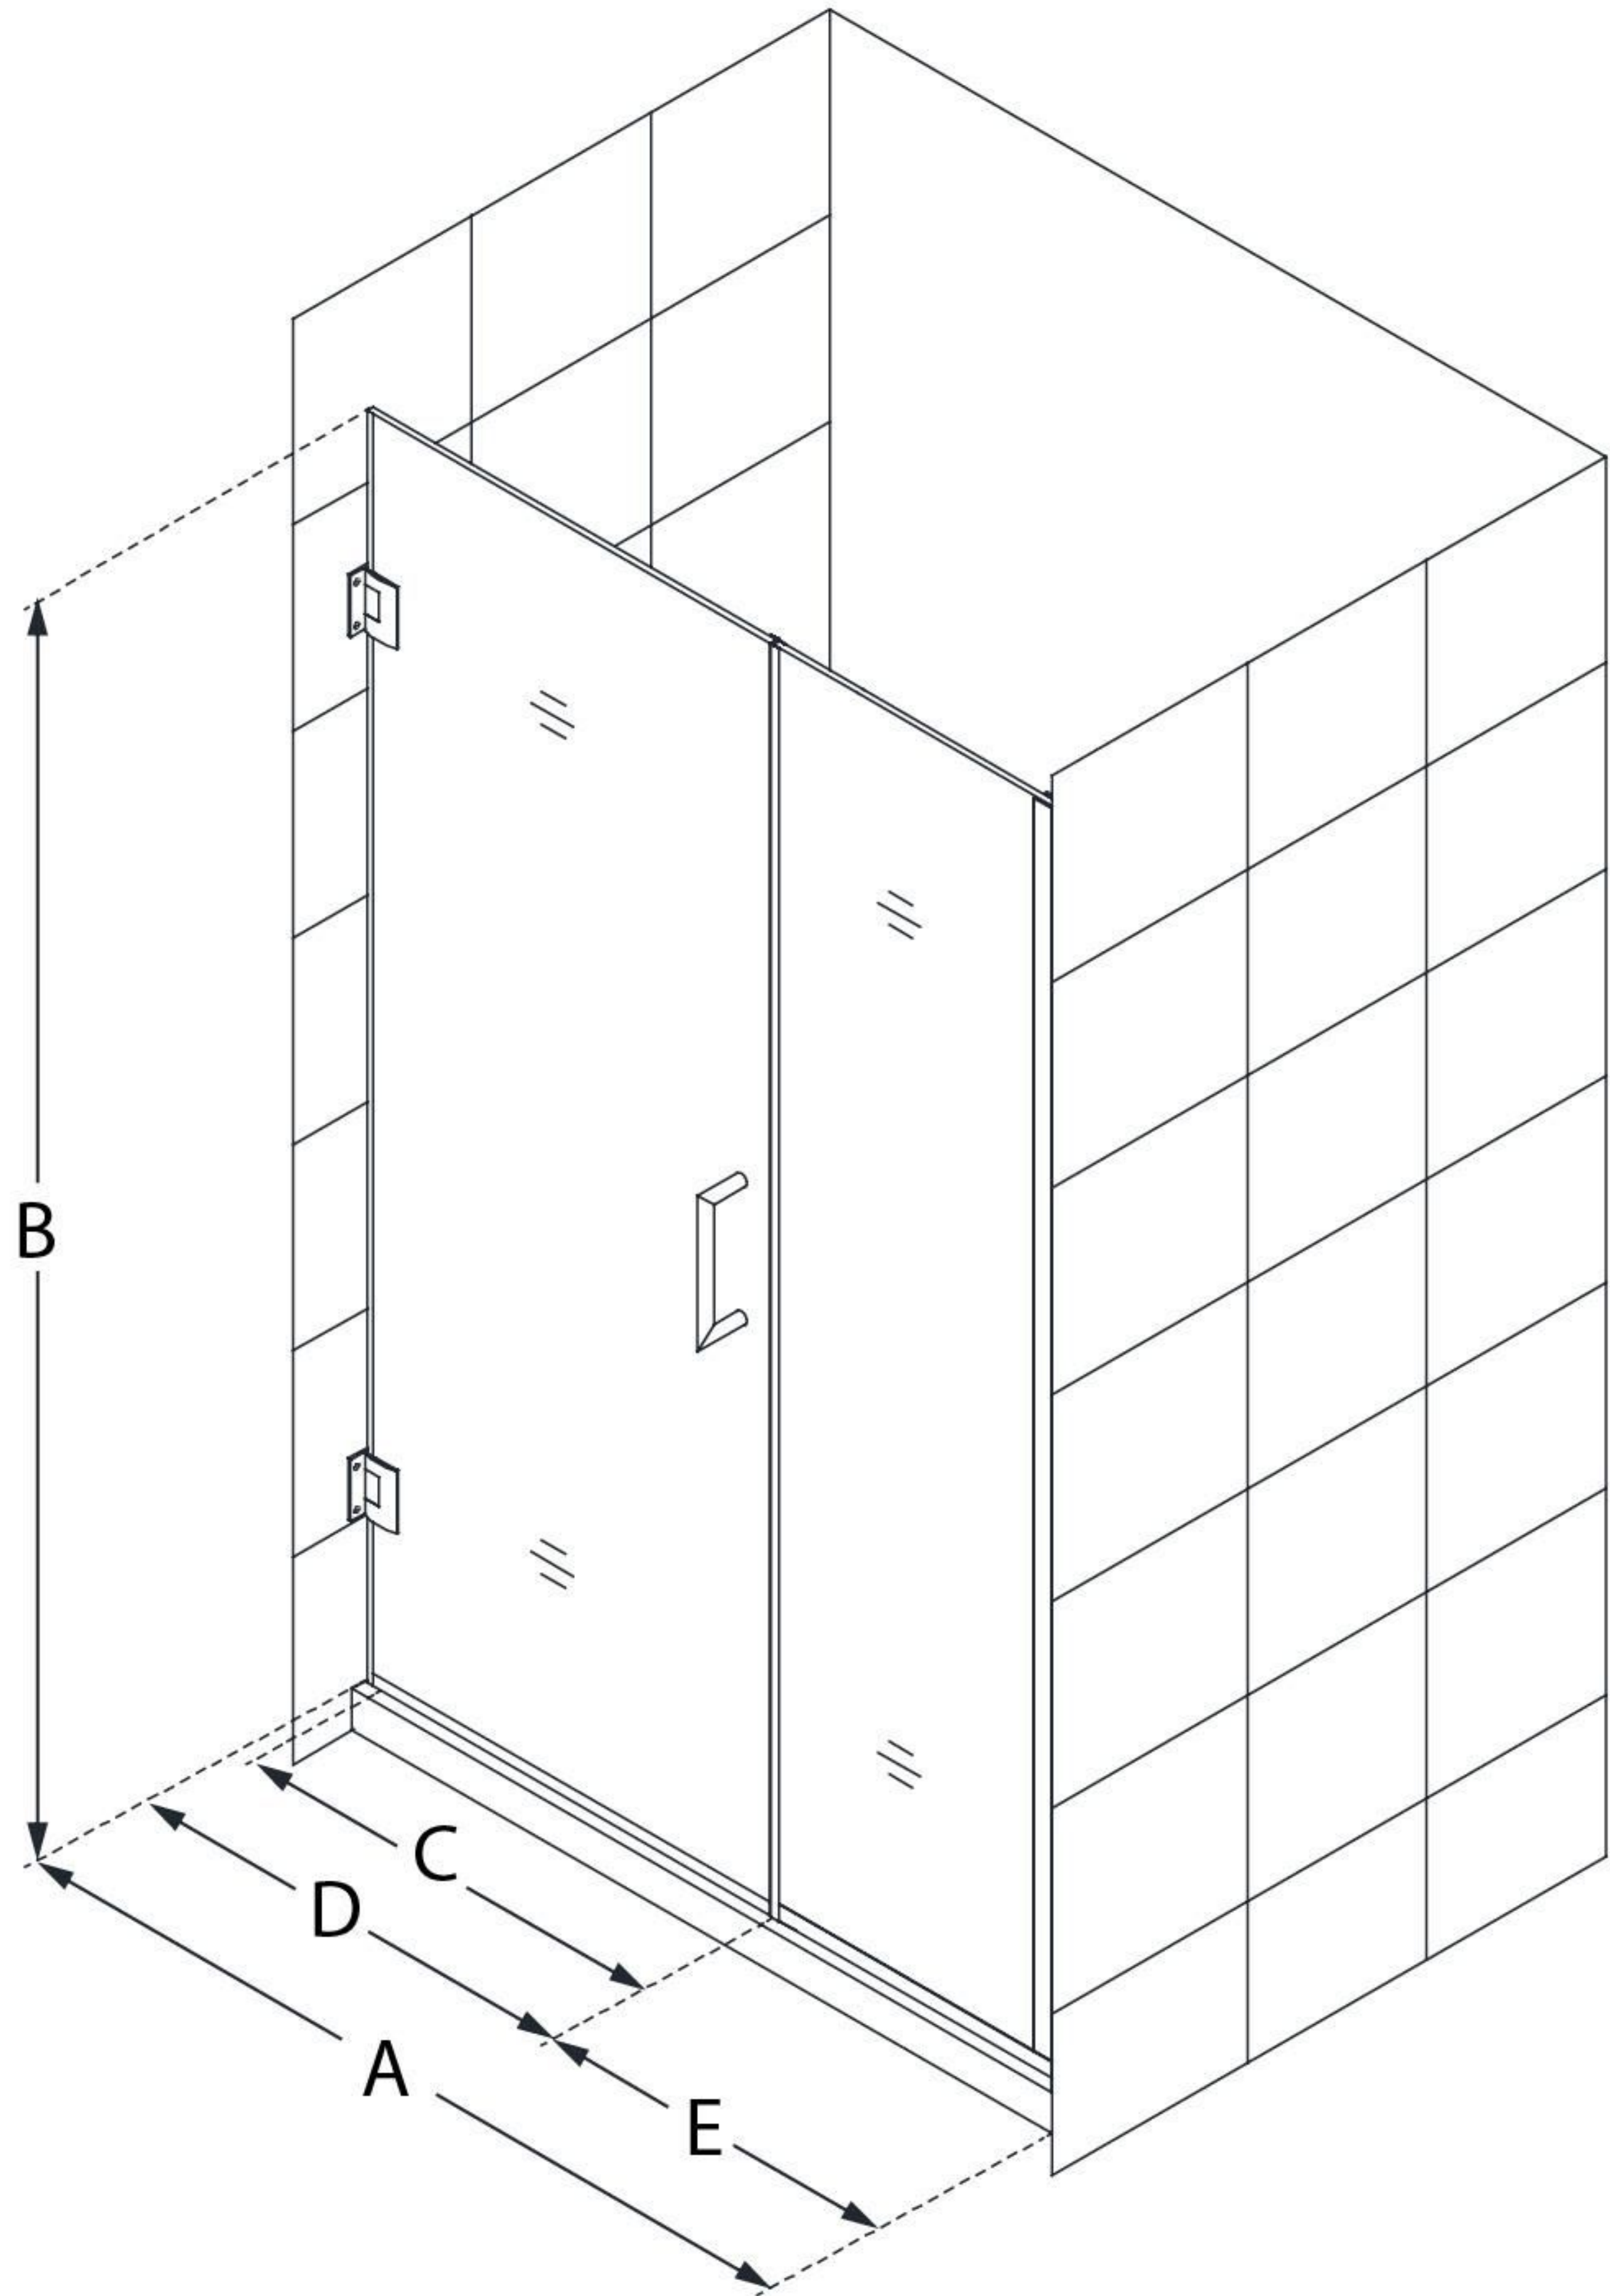

SHDR-244007210

UNIDOOR PLUS

DreamLine Unidoor Plus 40-40
1/2" W x 72" H Frameless Hinged
Shower Door, Clear Glass

SWING DOOR

CONFIGURATION DIMENSIONS:

A: 40 - 40 1/2"

MODEL WIDTH

B: 72"

MODEL HEIGHT

C: 25"

ACCESS WIDTH

D: 26"

DOOR WIDTH

E: 14"

INLINE PANEL WIDTH

DreamLine reserves the right to update or modify the hardware or materials pictured without prior notice for the purpose of product improvement and customer satisfaction.