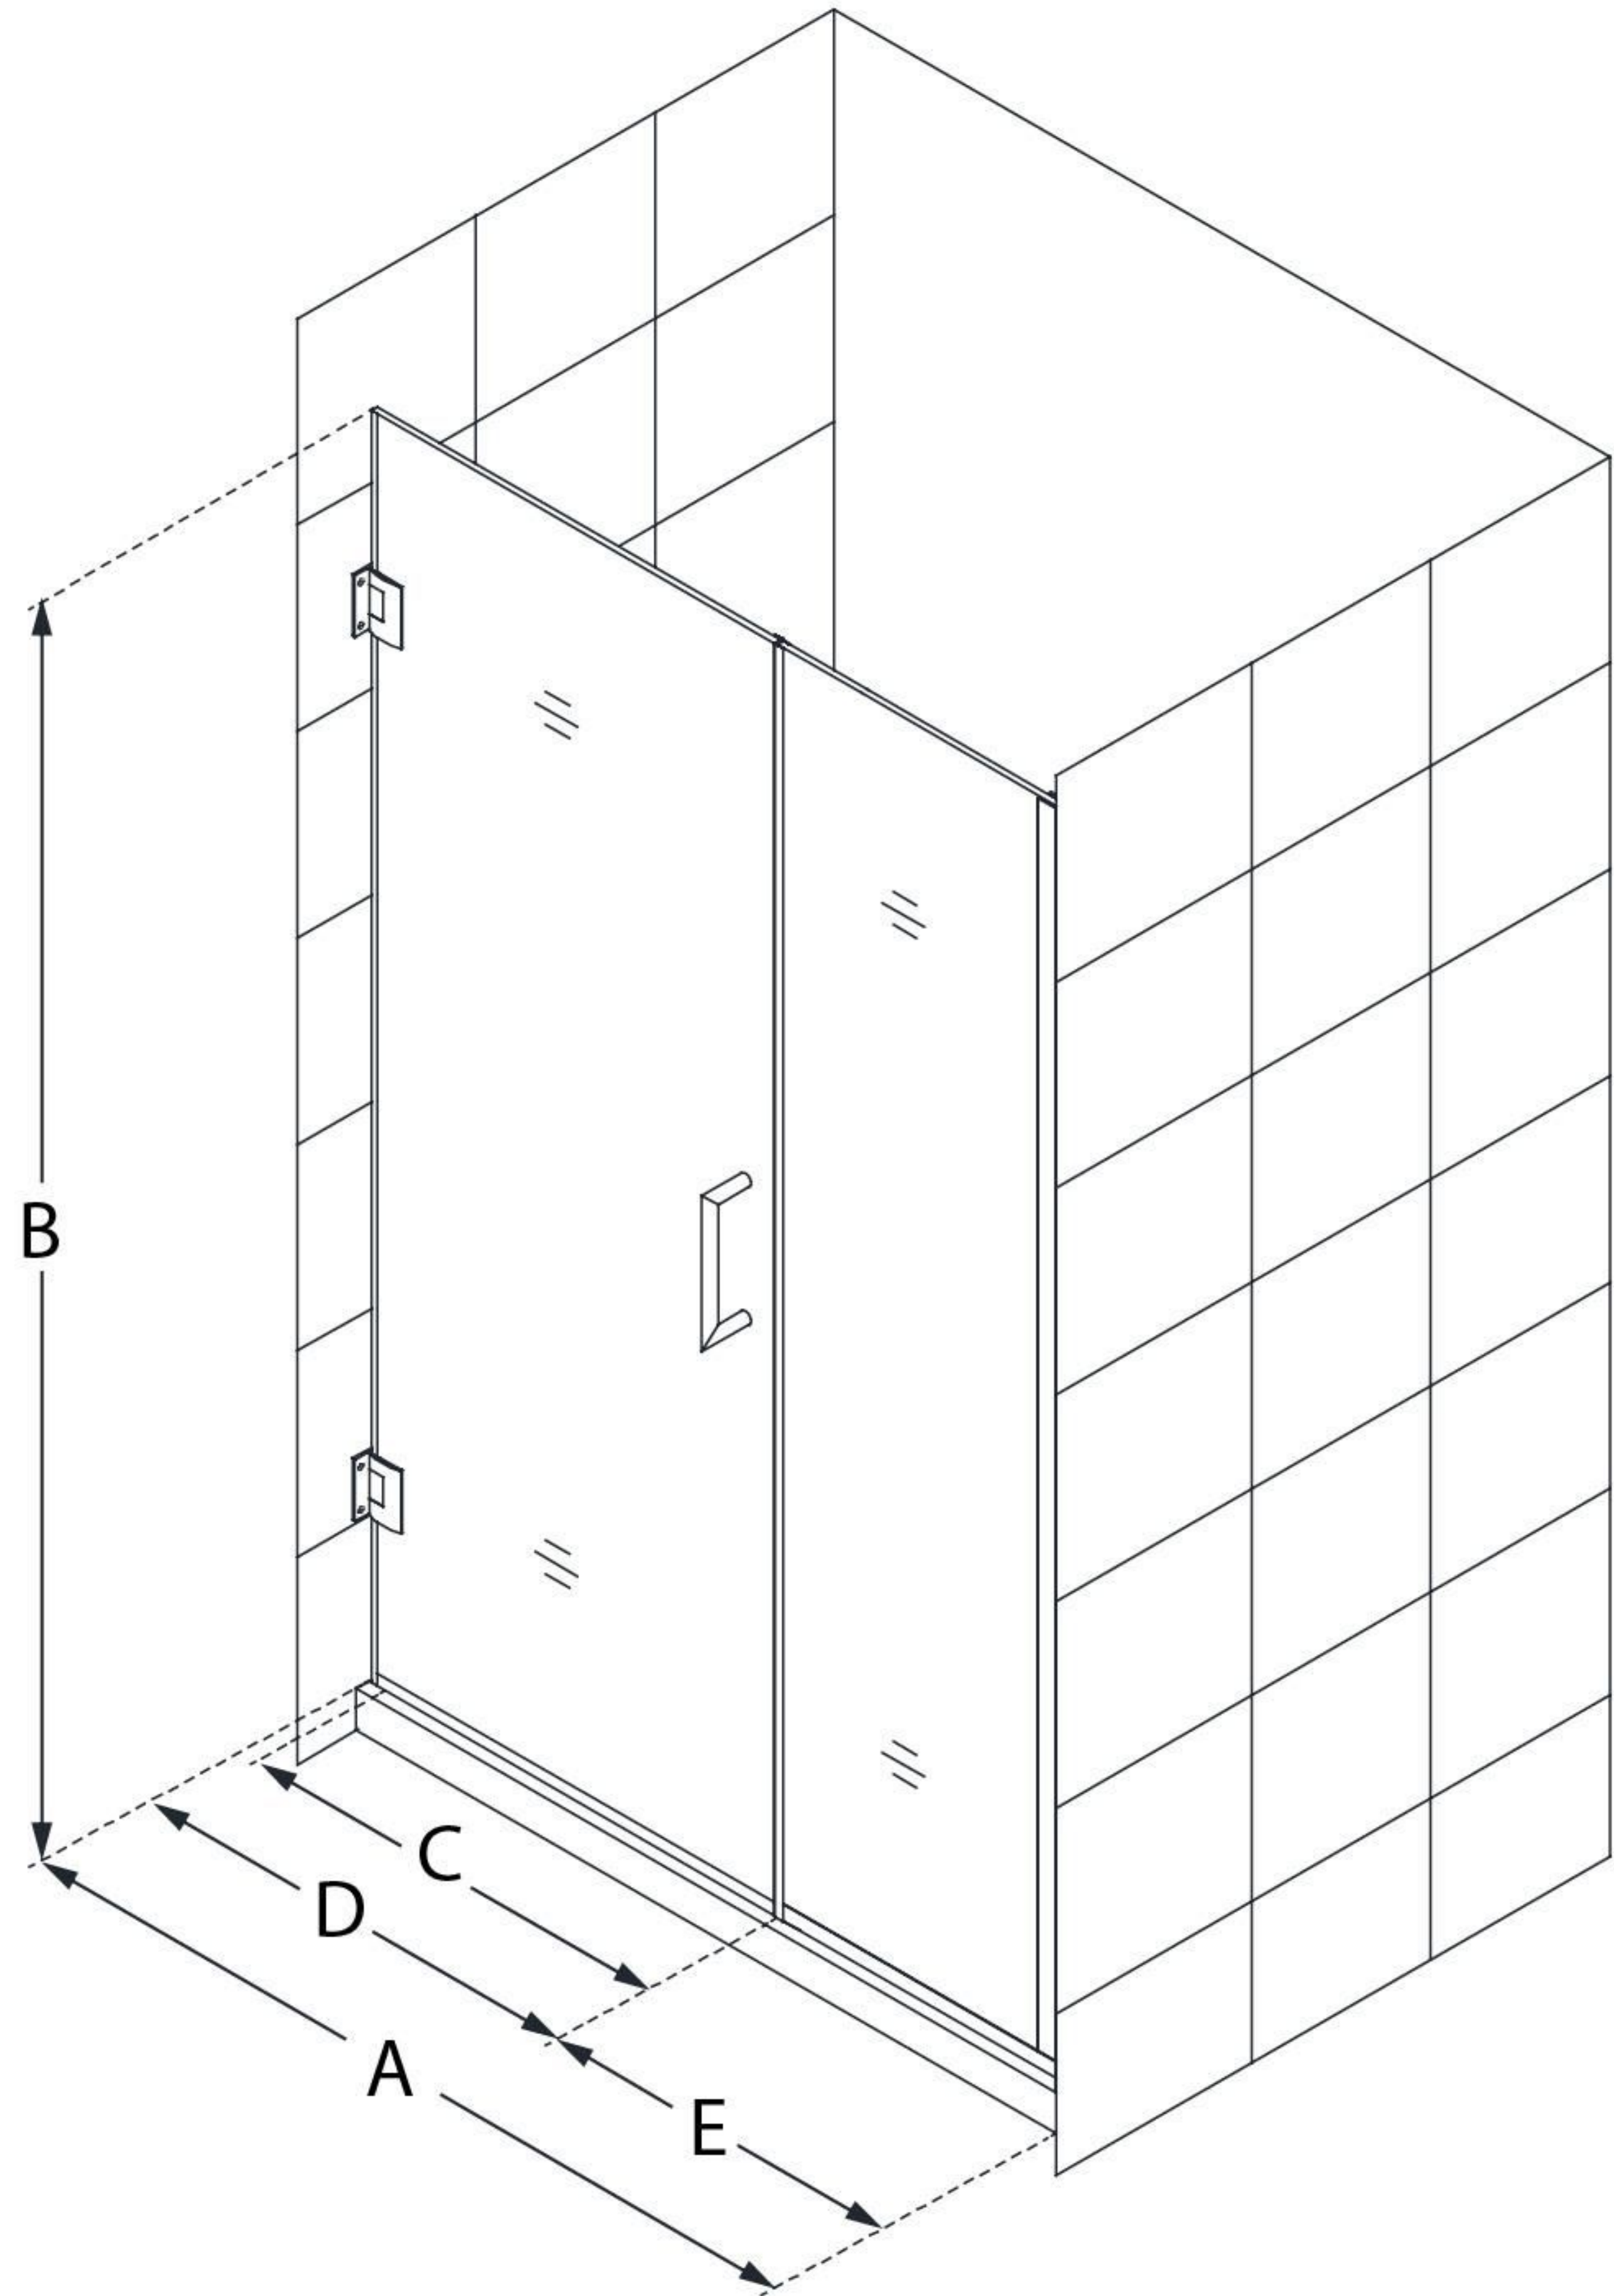

# UNIDOOR PLUS

DreamLine Unidoor Plus 39 1/2 -  
40" W x 72" H Frameless Hinged  
Shower Door, Clear Glass

**SWING DOOR**

## CONFIGURATION DIMENSIONS:

**A: 39 1/2 - 40"**

MODEL WIDTH

**B: 72"**

MODEL HEIGHT

**C: 24"**

ACCESS WIDTH

**D: 25"**

DOOR WIDTH

**E: 14 1/2"**

INLINE PANEL WIDTH

DreamLine reserves the right to update or modify the hardware or materials pictured without prior notice for the purpose of product improvement and customer satisfaction.