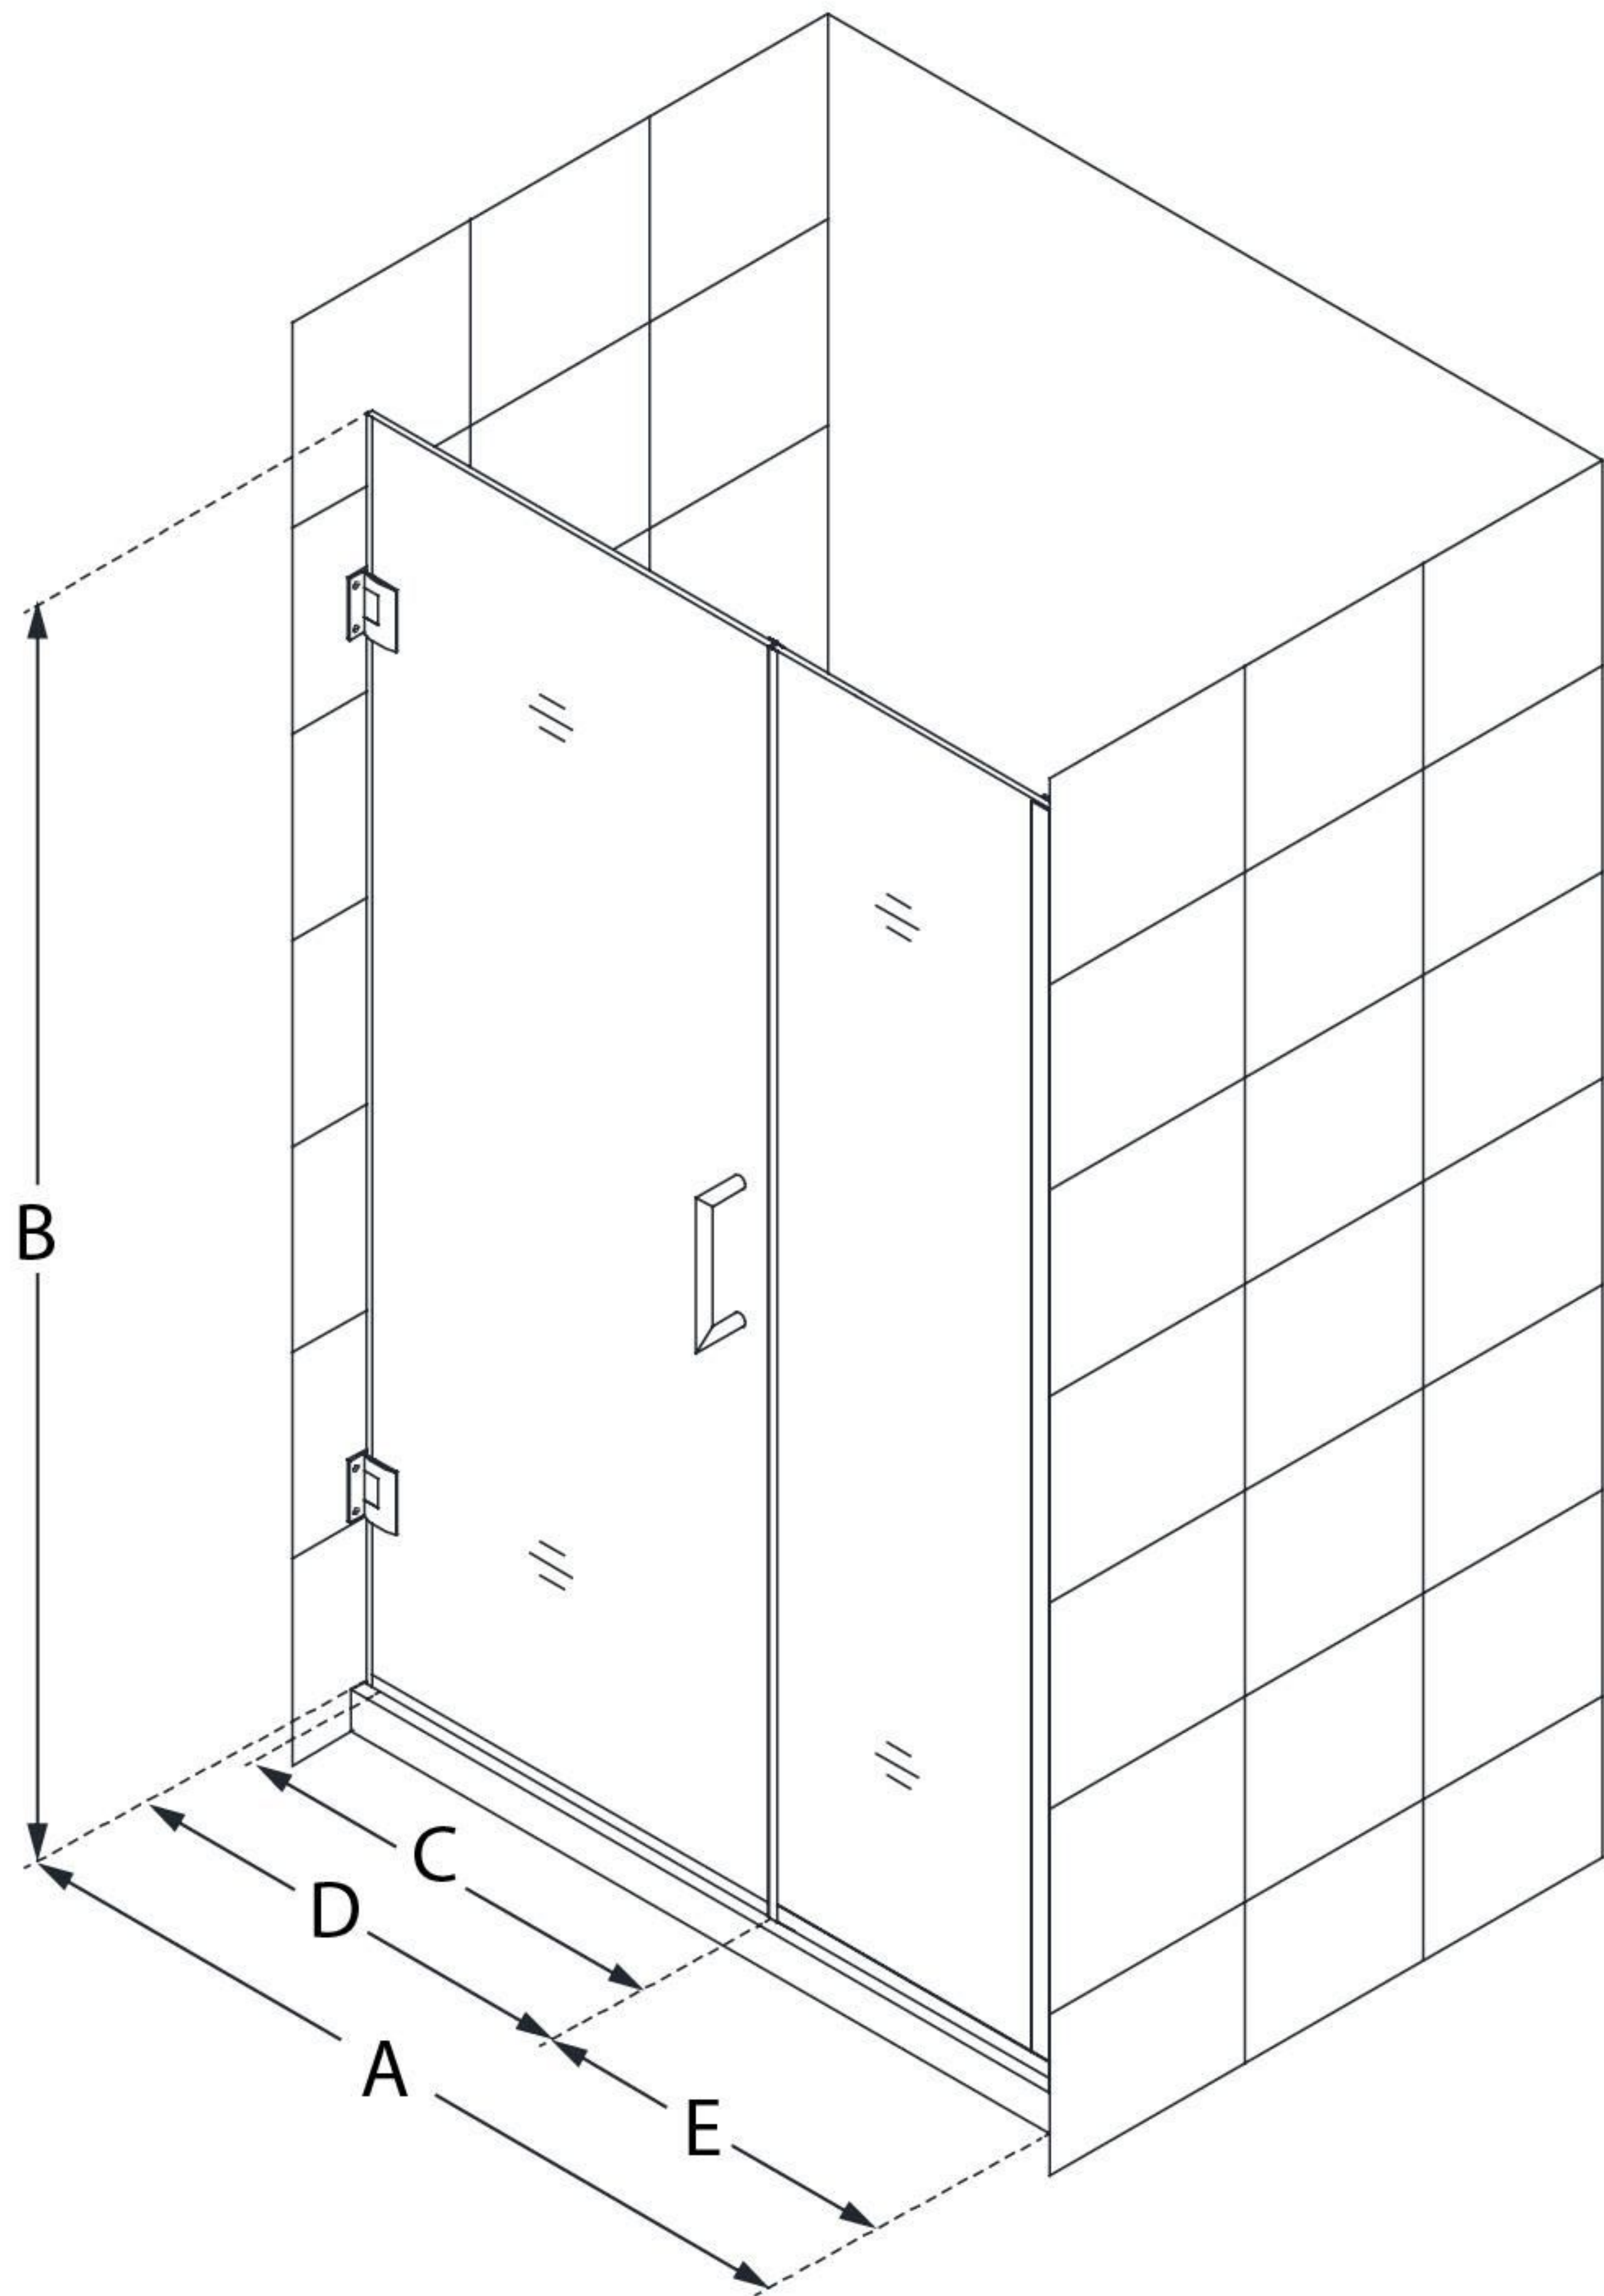

SHDR-243907210

UNIDOOR PLUS

DreamLine Unidoor Plus 39-39
1/2" W x 72" H Frameless Hinged
Shower Door, Clear Glass

SWING DOOR

CONFIGURATION DIMENSIONS:

A: 39 - 39 1/2"

MODEL WIDTH

B: 72"

MODEL HEIGHT

C: 24"

ACCESS WIDTH

D: 25"

DOOR WIDTH

E: 14"

INLINE PANEL WIDTH

DreamLine reserves the right to update or modify the hardware or materials pictured without prior notice for the purpose of product improvement and customer satisfaction.