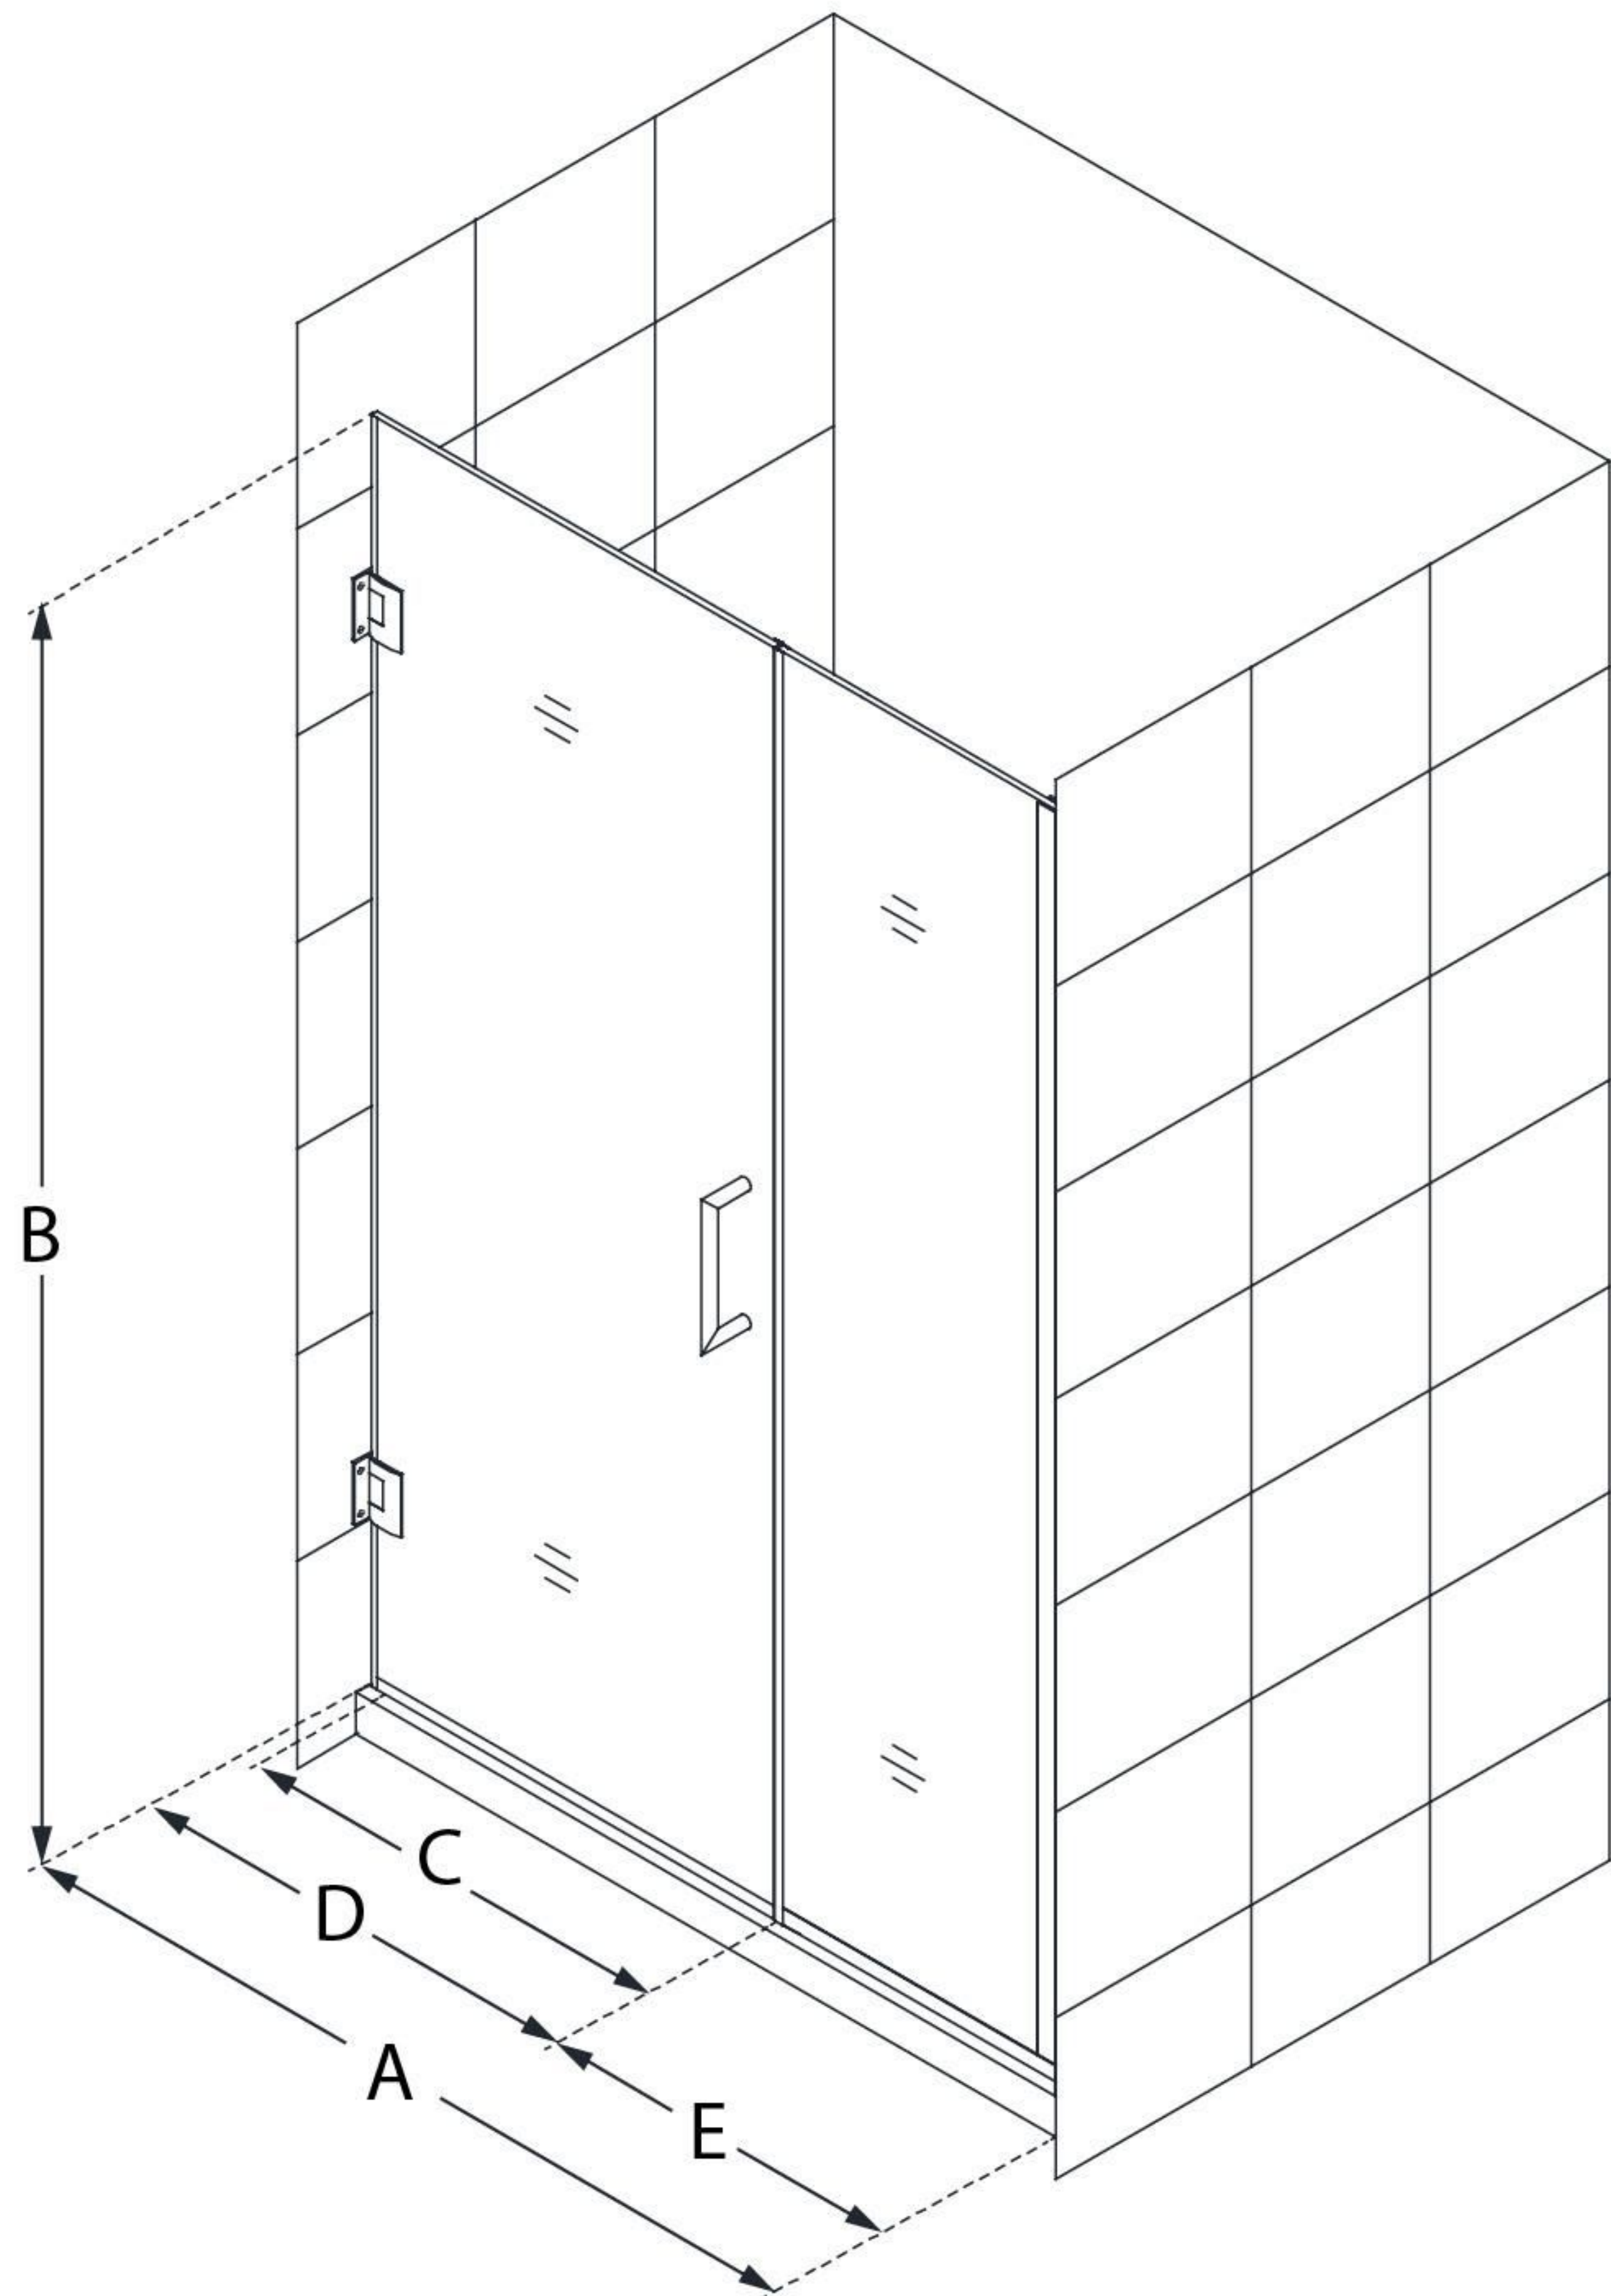

# UNIDOOR PLUS

DreamLine Unidoor Plus 38 1/2 -  
39" W x 72" H Frameless Hinged  
Shower Door, Clear Glass

**SWING DOOR**

## CONFIGURATION DIMENSIONS:

**A: 38 1/2 - 39"**

MODEL WIDTH

**B: 72"**

MODEL HEIGHT

**C: 23"**

ACCESS WIDTH

**D: 24"**

DOOR WIDTH

**E: 14 1/2"**

INLINE PANEL WIDTH

DreamLine reserves the right to update or modify the hardware or materials pictured without prior notice for the purpose of product improvement and customer satisfaction.