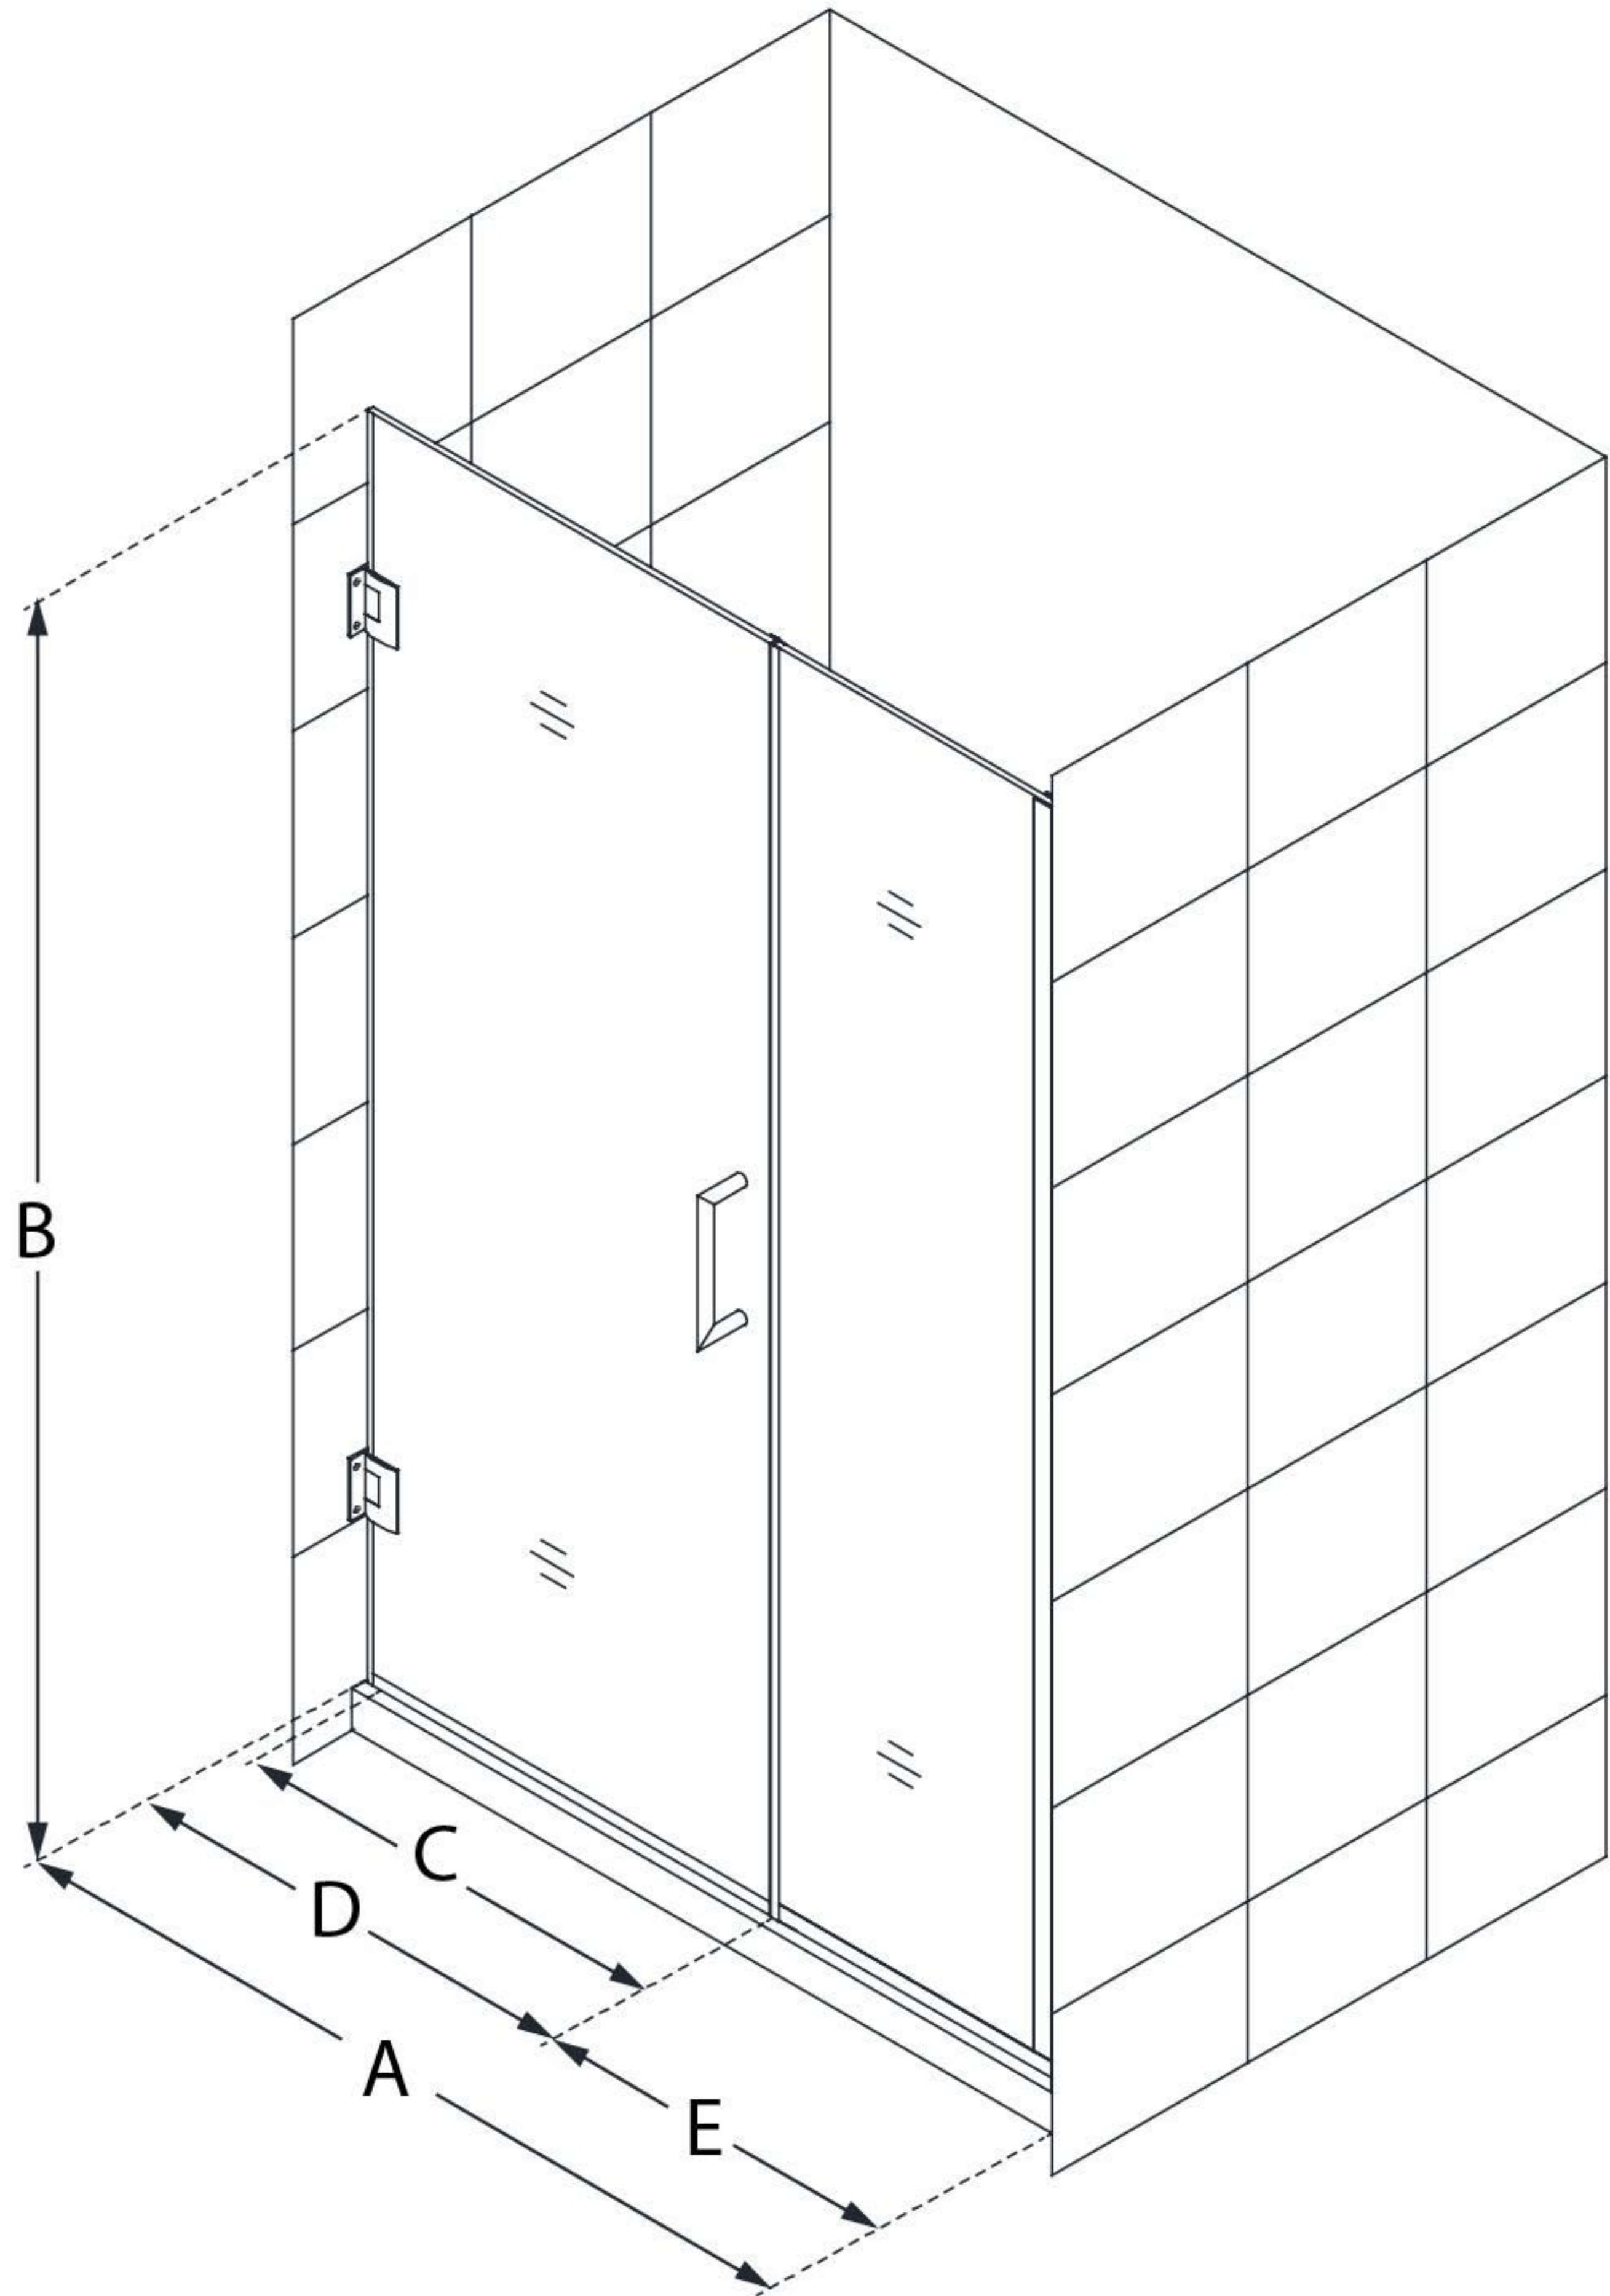

# UNIDOOR PLUS

DreamLine Unidoor Plus 37 1/2 -  
38" W x 72" H Frameless Hinged  
Shower Door, Clear Glass

**SWING DOOR**

## CONFIGURATION DIMENSIONS:

**A: 37 1/2 - 38"**

MODEL WIDTH

**B: 72"**

MODEL HEIGHT

**C: 22"**

ACCESS WIDTH

**D: 23"**

DOOR WIDTH

**E: 14 1/2"**

INLINE PANEL WIDTH

DreamLine reserves the right to update or modify the hardware or materials pictured without prior notice for the purpose of product improvement and customer satisfaction.