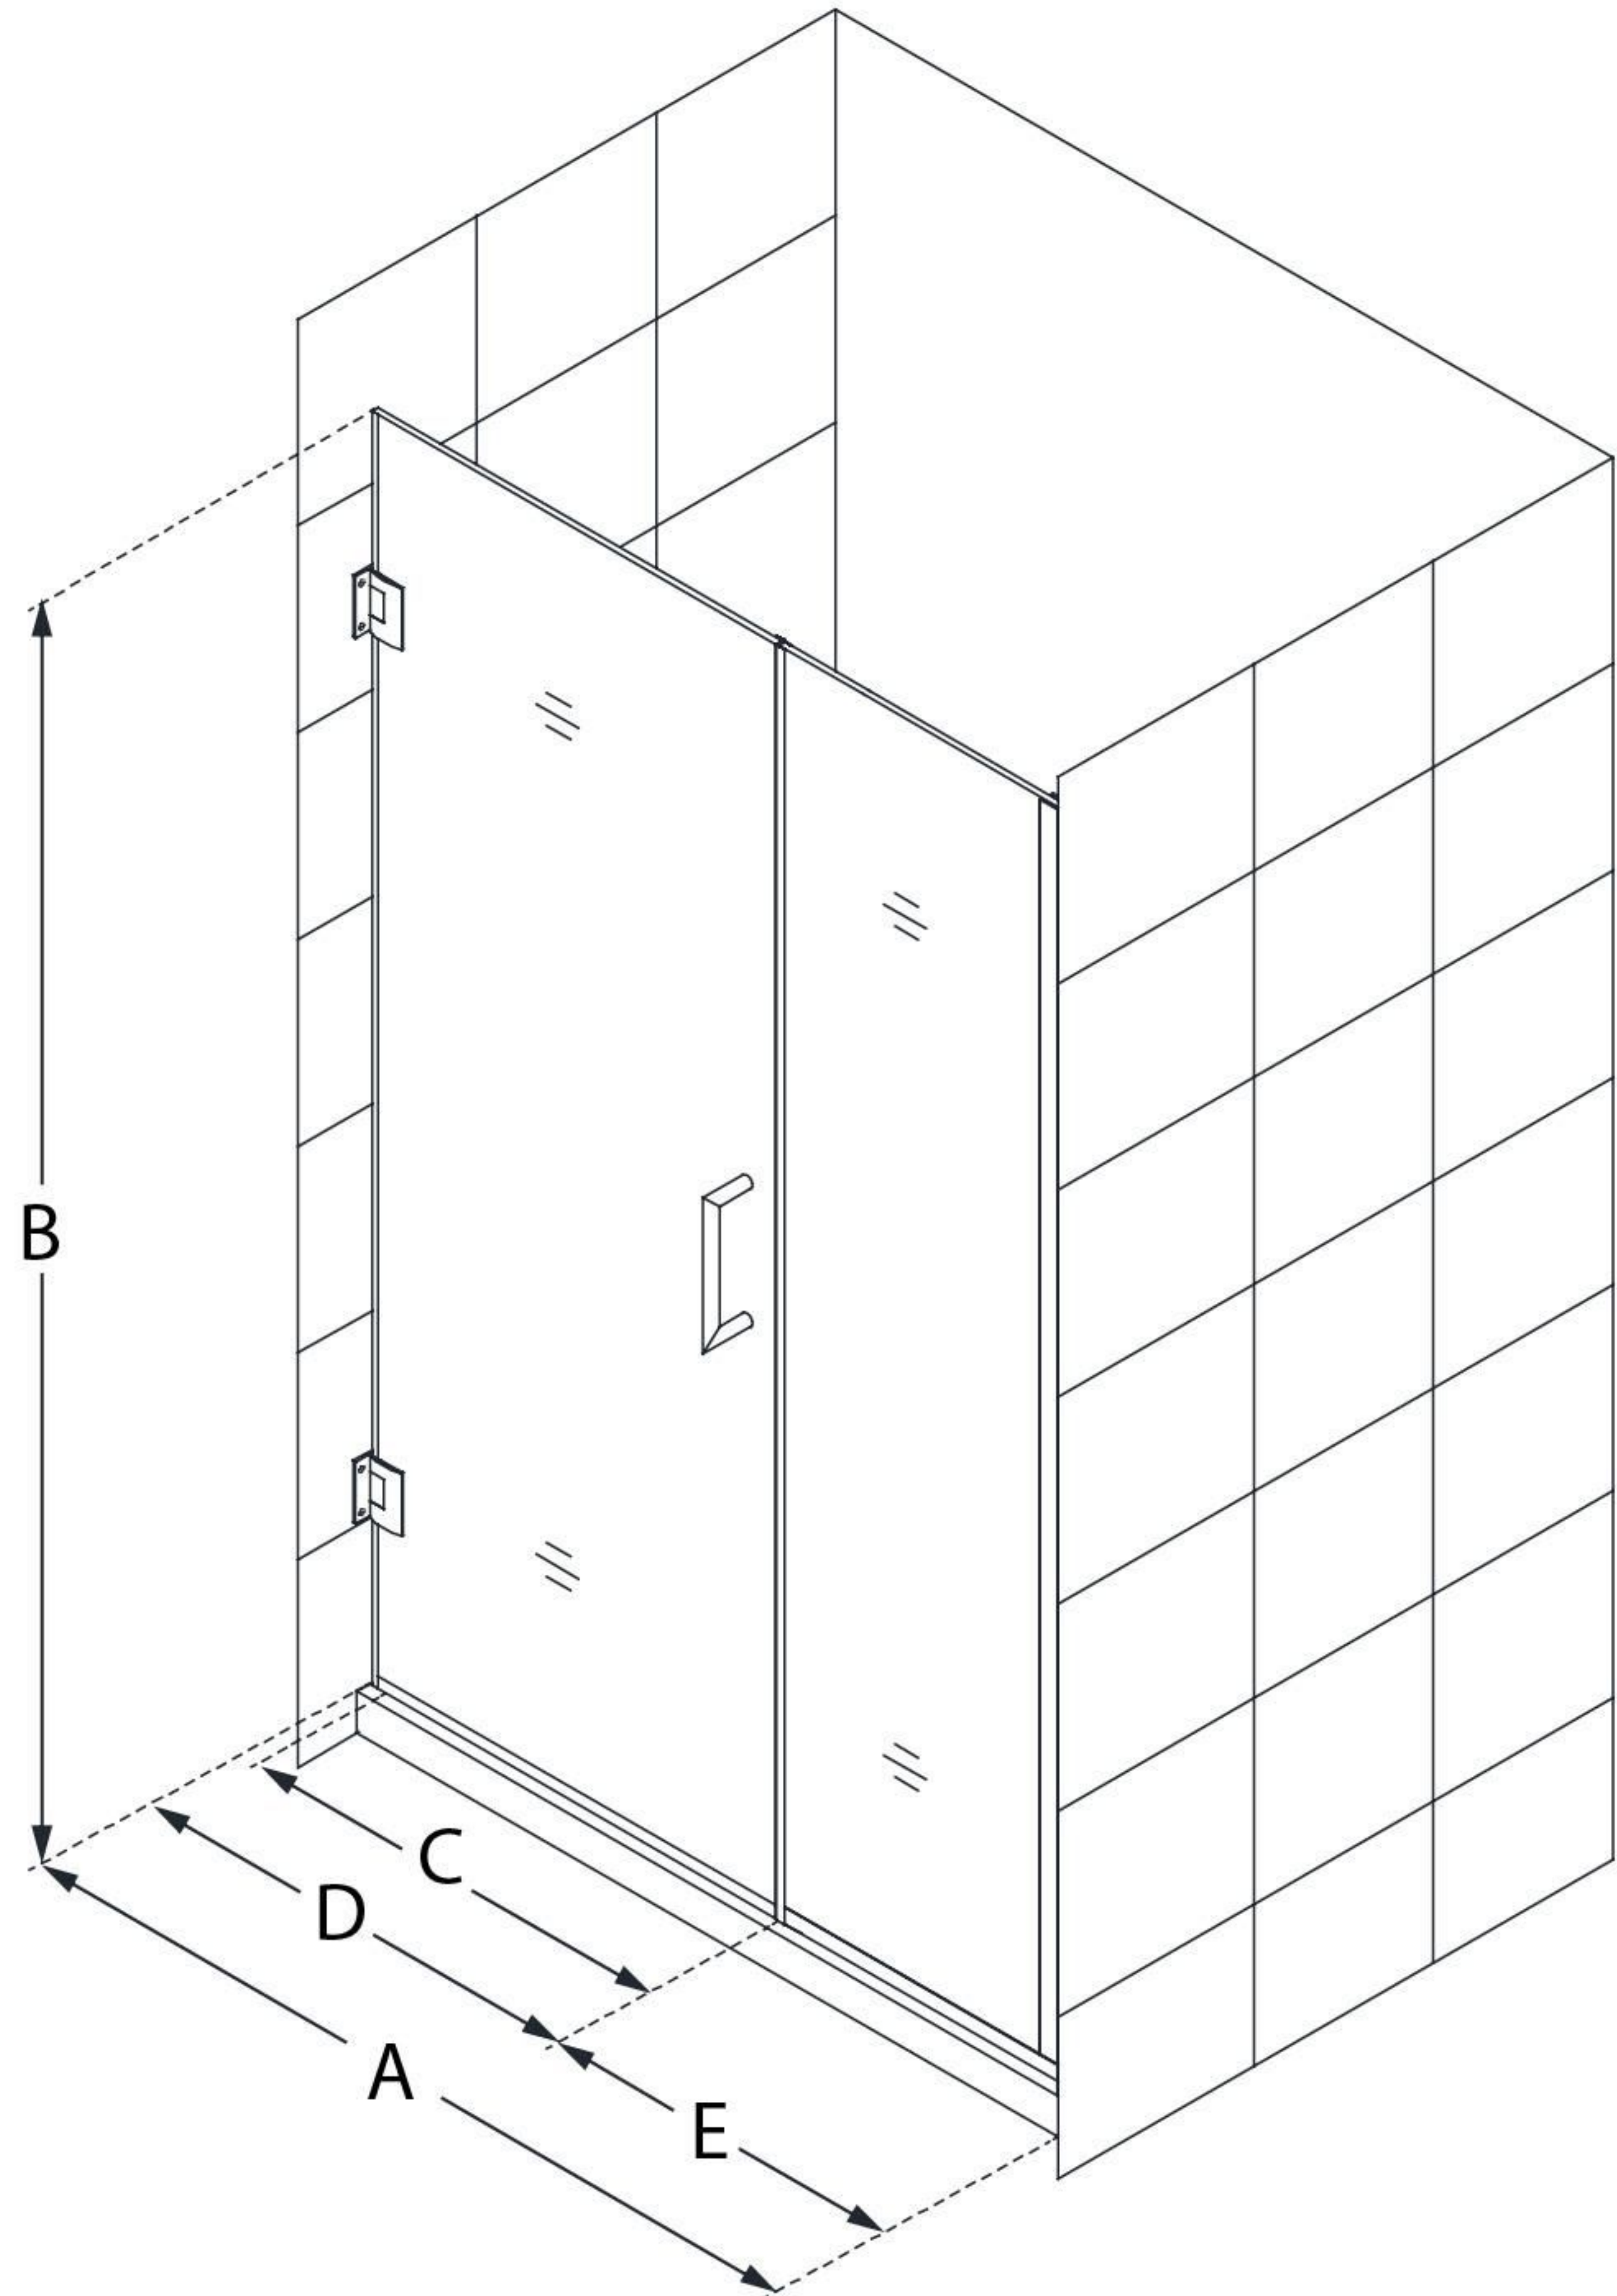

# UNIDOOR PLUS

DreamLine Unidoor Plus 37-37  
1/2" W x 72" H Frameless Hinged  
Shower Door, Clear Glass

**SWING DOOR**

## CONFIGURATION DIMENSIONS:

**A: 37 - 37 1/2"**

MODEL WIDTH

**B: 72"**

MODEL HEIGHT

**C: 22"**

ACCESS WIDTH

**D: 23"**

DOOR WIDTH

**E: 14"**

INLINE PANEL WIDTH

DreamLine reserves the right to update or modify the hardware or materials pictured without prior notice for the purpose of product improvement and customer satisfaction.