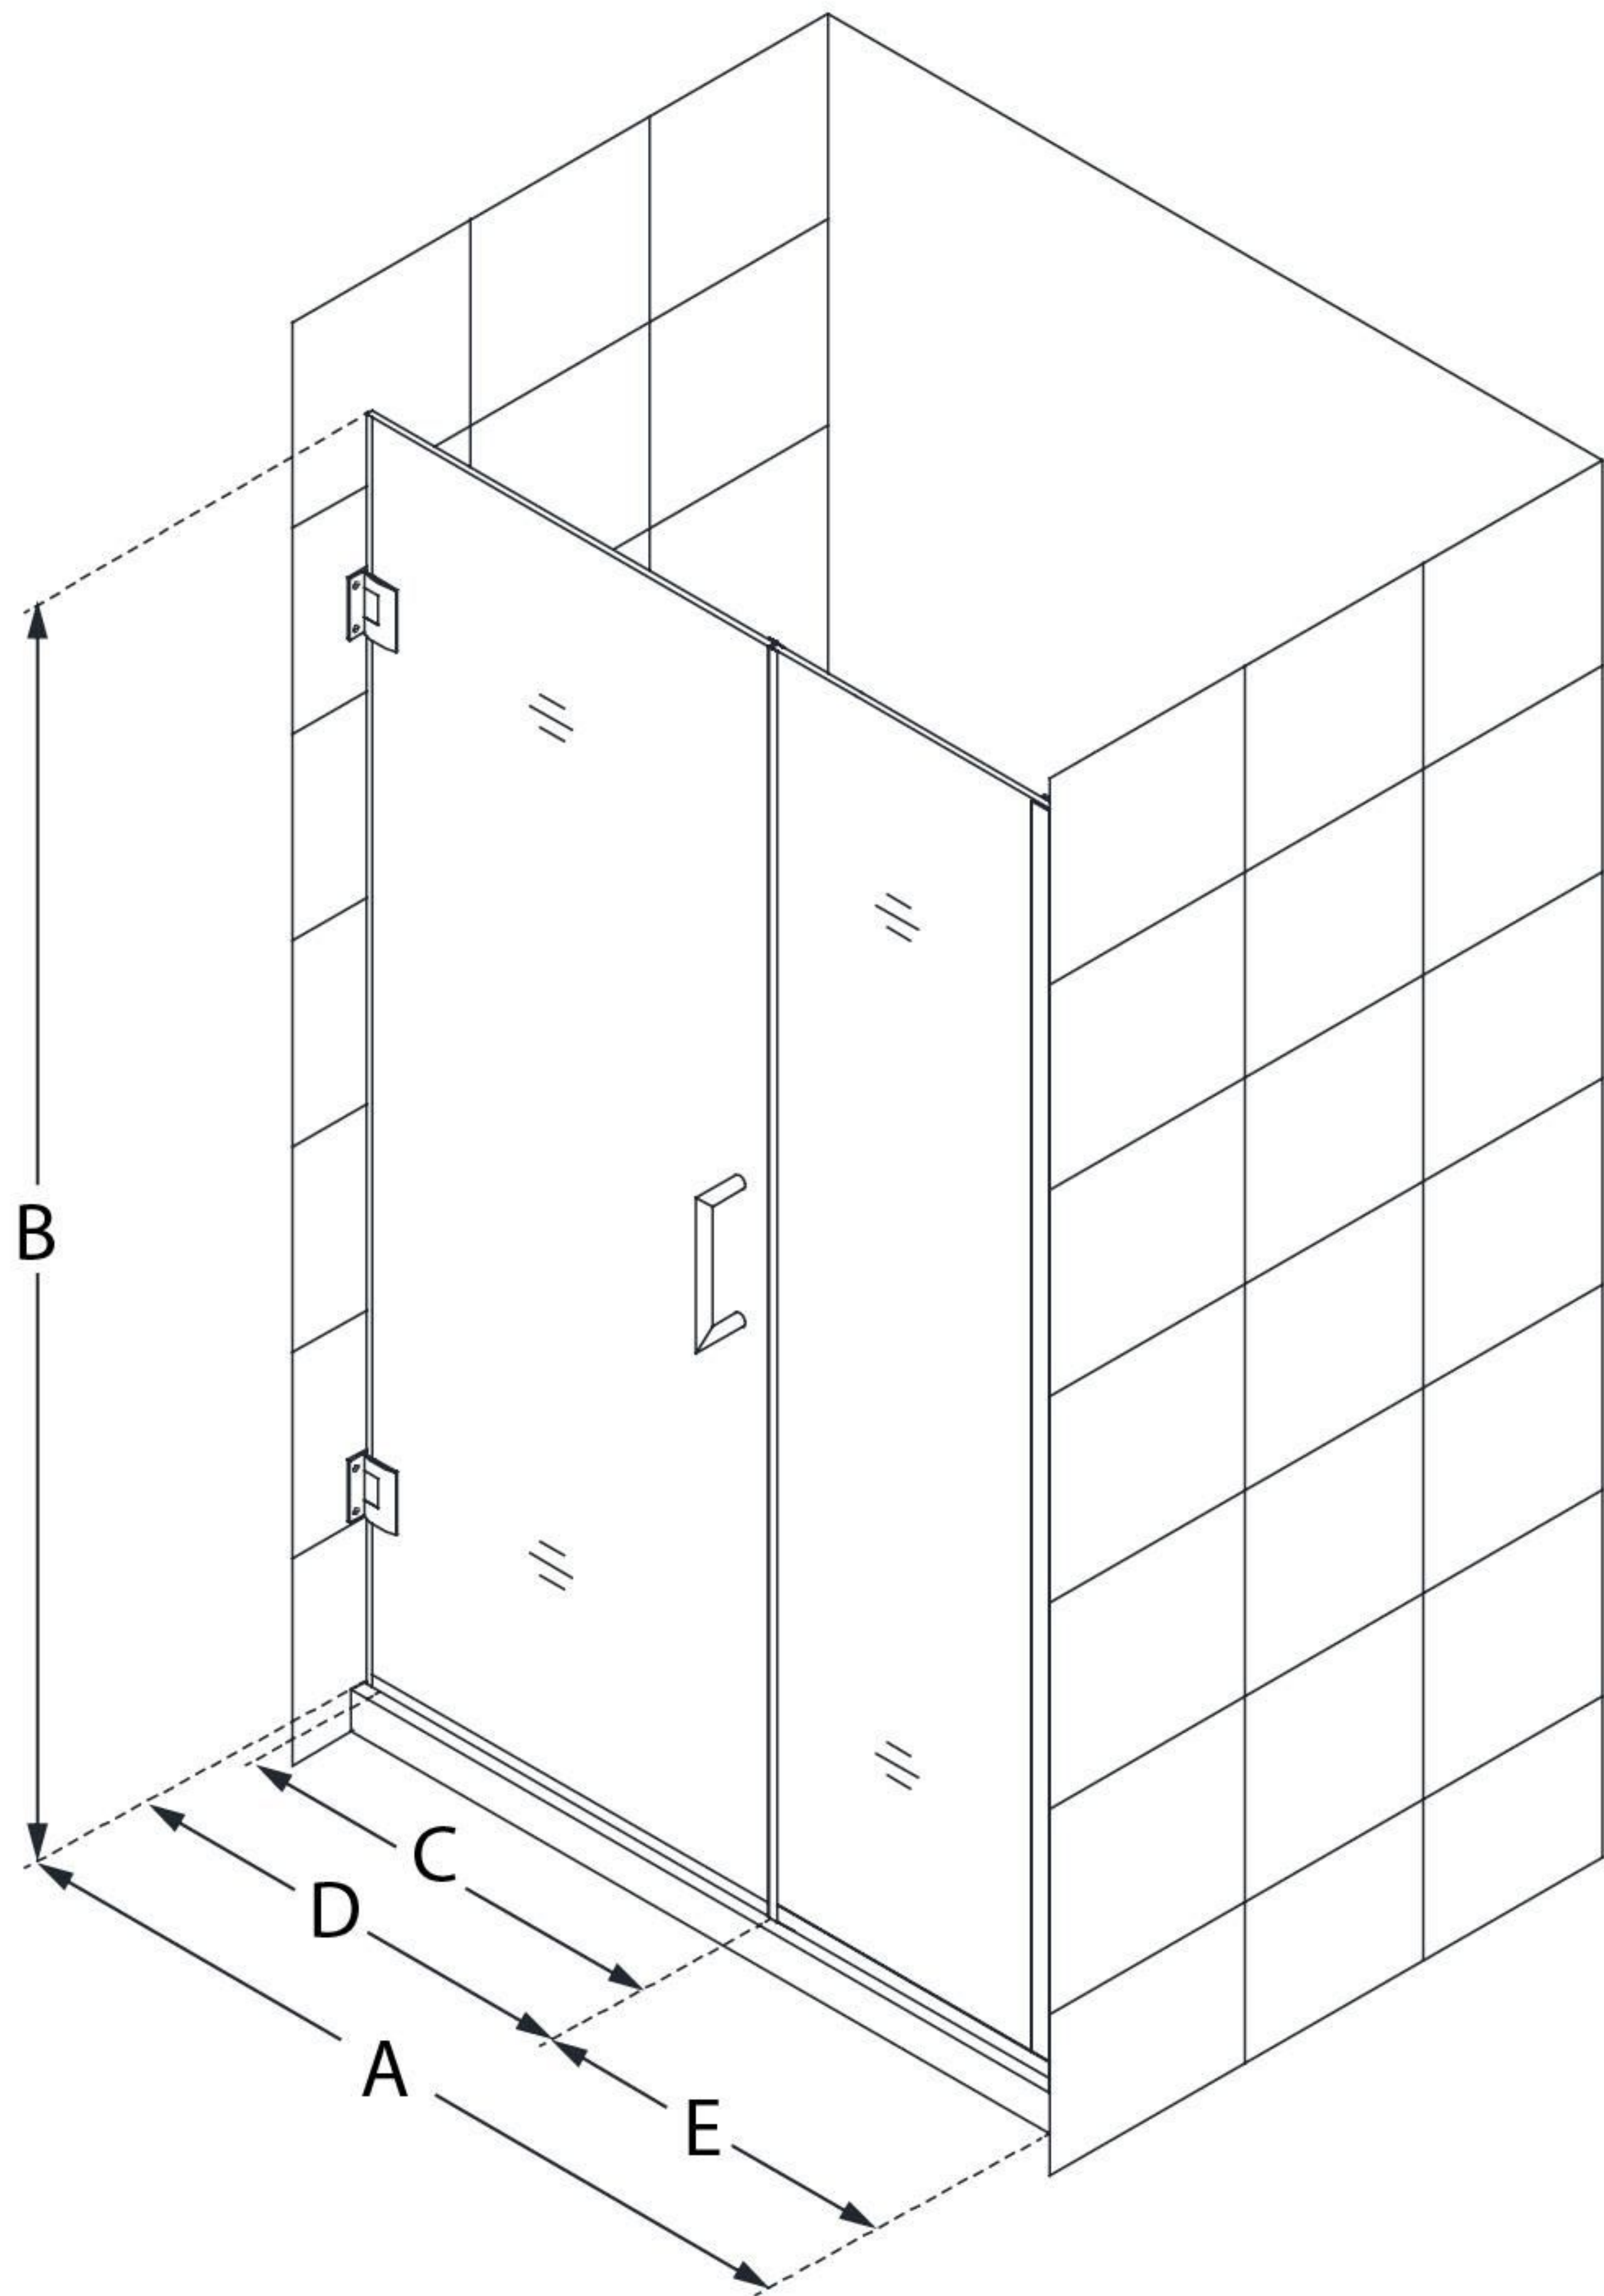

SHDR-243657210

UNIDOOR PLUS

DreamLine Unidoor Plus 36 1/2 -
37" W x 72" H Frameless Hinged
Shower Door, Clear Glass

SWING DOOR

CONFIGURATION DIMENSIONS:

A: 36 1/2 - 37"

MODEL WIDTH

B: 72"

MODEL HEIGHT

C: 29"

ACCESS WIDTH

D: 30"

DOOR WIDTH

E: 6 1/2"

INLINE PANEL WIDTH

DreamLine reserves the right to update or modify the hardware or materials pictured without prior notice for the purpose of product improvement and customer satisfaction.