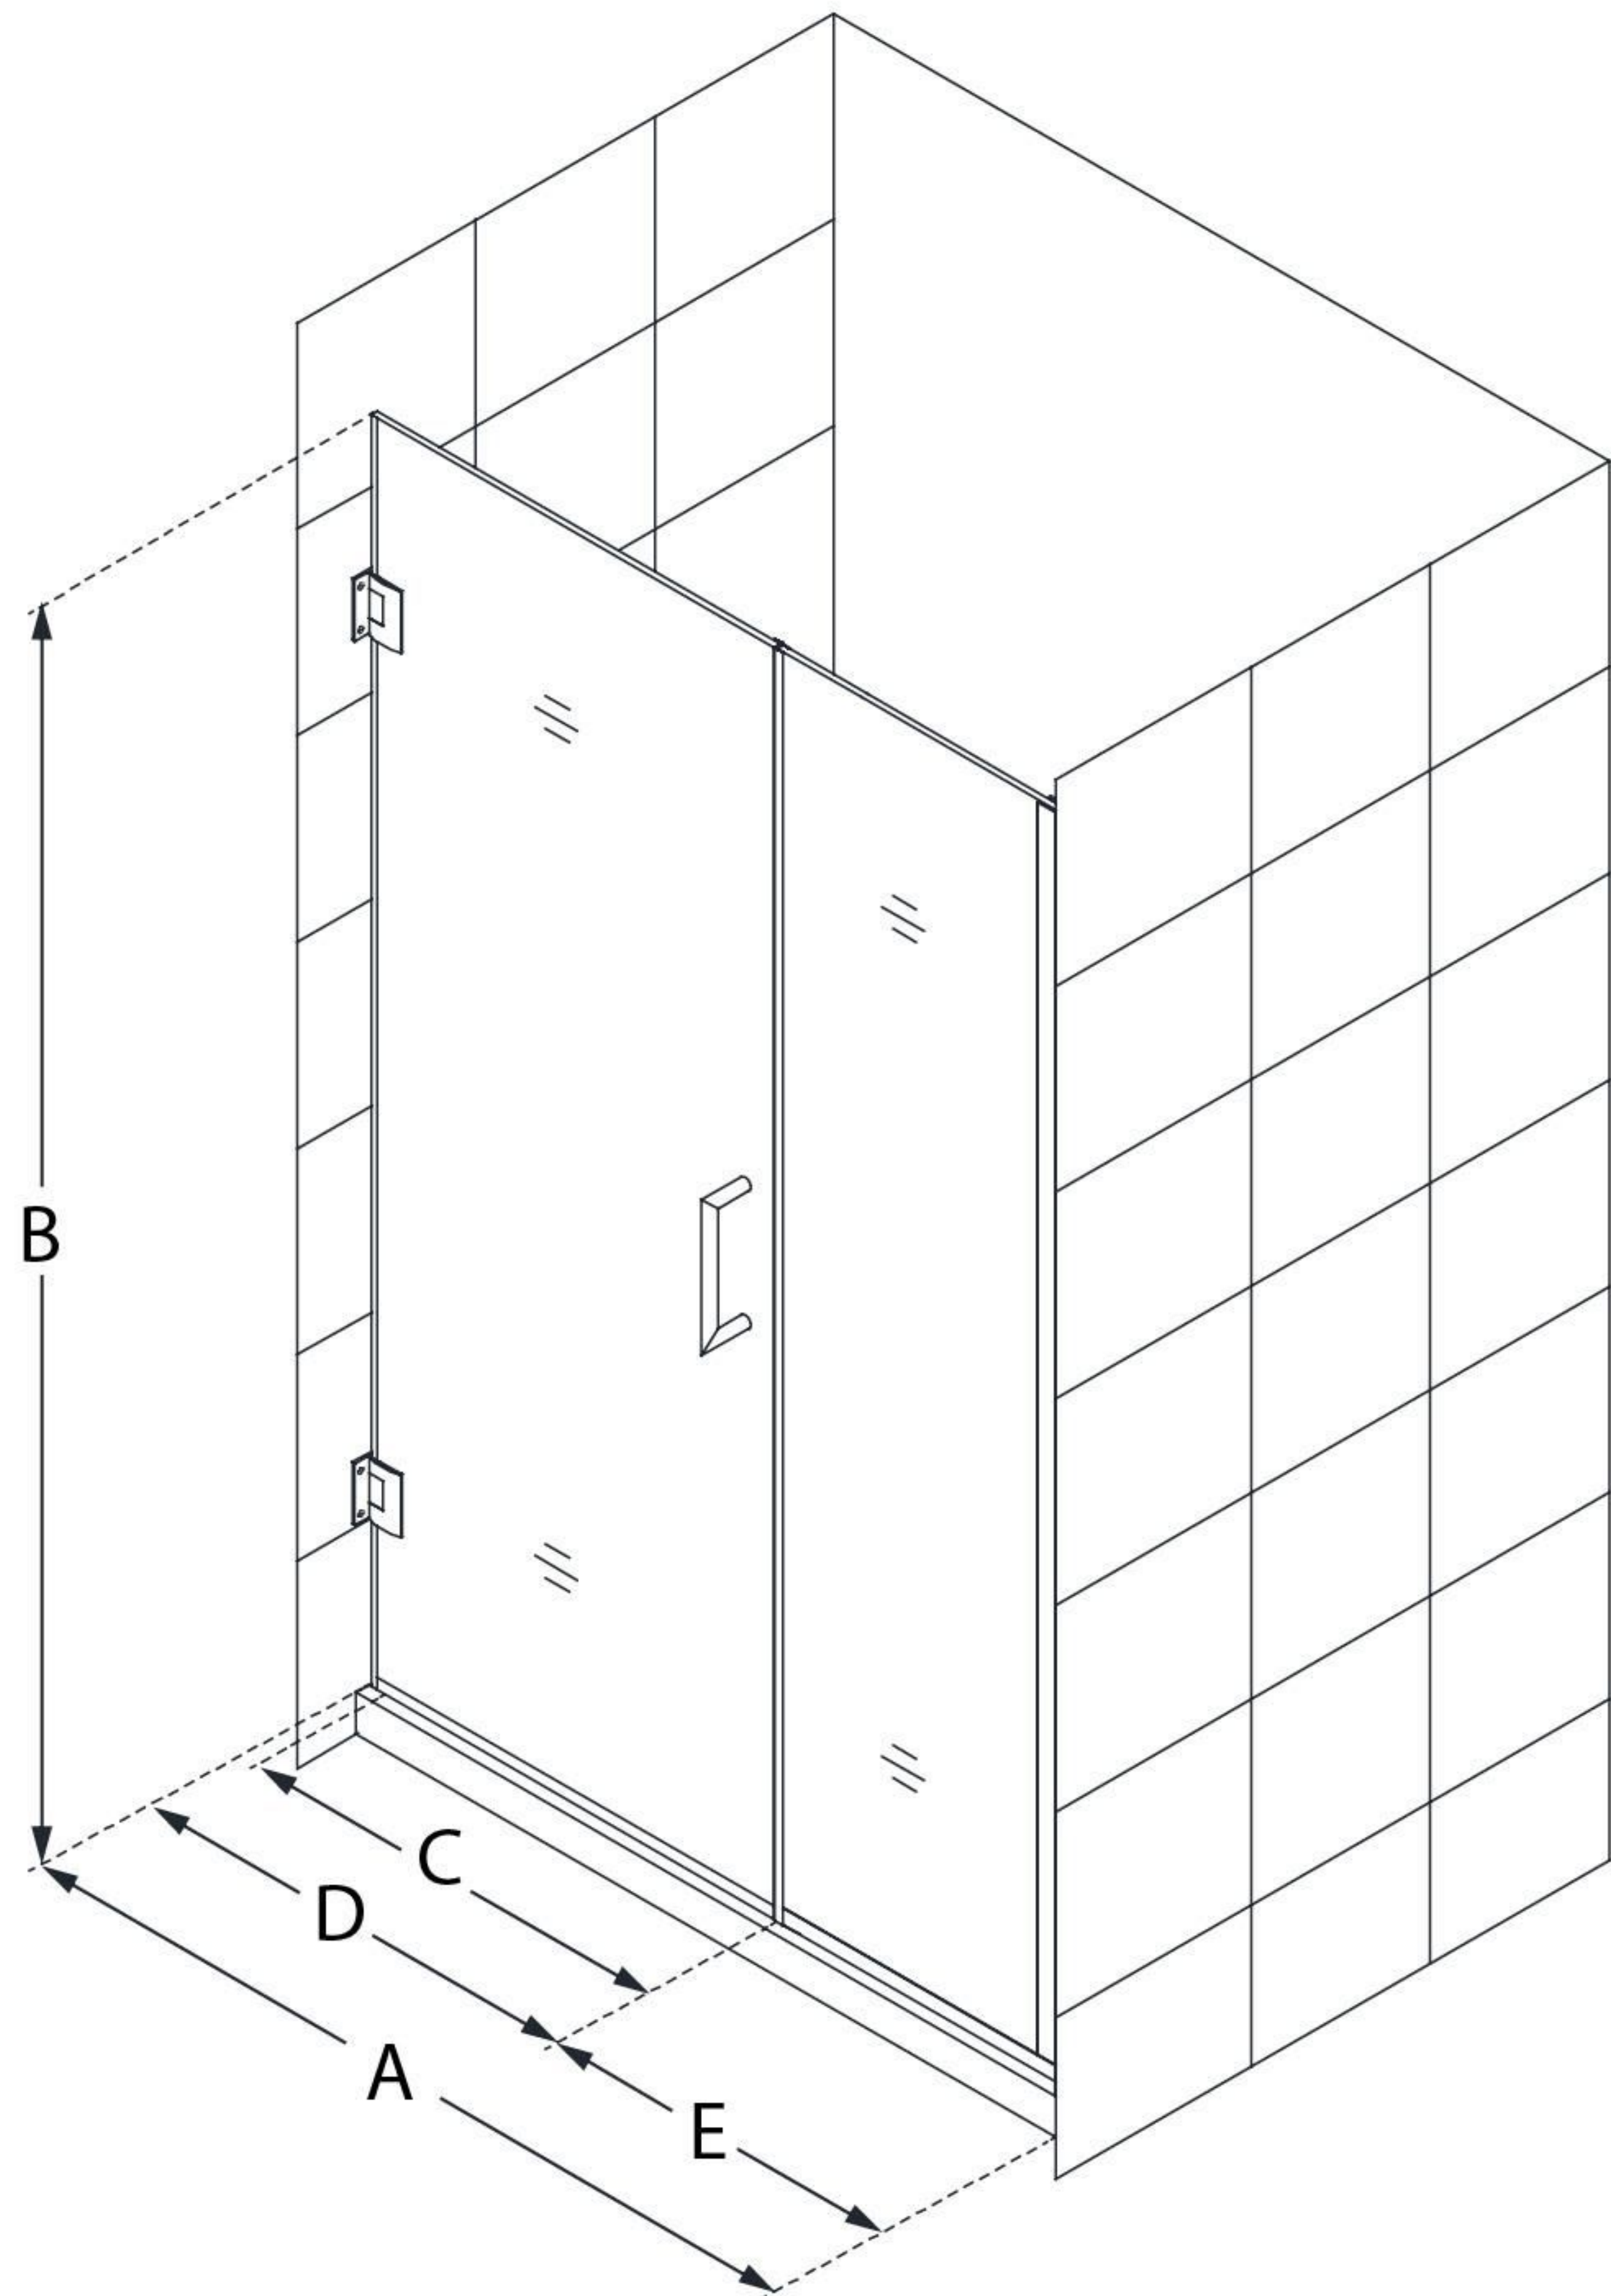

# UNIDOOR PLUS

DreamLine Unidoor Plus 36-36  
1/2" W x 72" H Frameless Hinged  
Shower Door, Clear Glass

**SWING DOOR**

## CONFIGURATION DIMENSIONS:

**A: 36 - 36 1/2"**

MODEL WIDTH

**B: 72"**

MODEL HEIGHT

**C: 29"**

ACCESS WIDTH

**D: 30"**

DOOR WIDTH

**E: 6"**

INLINE PANEL WIDTH

DreamLine reserves the right to update or modify the hardware or materials pictured without prior notice for the purpose of product improvement and customer satisfaction.