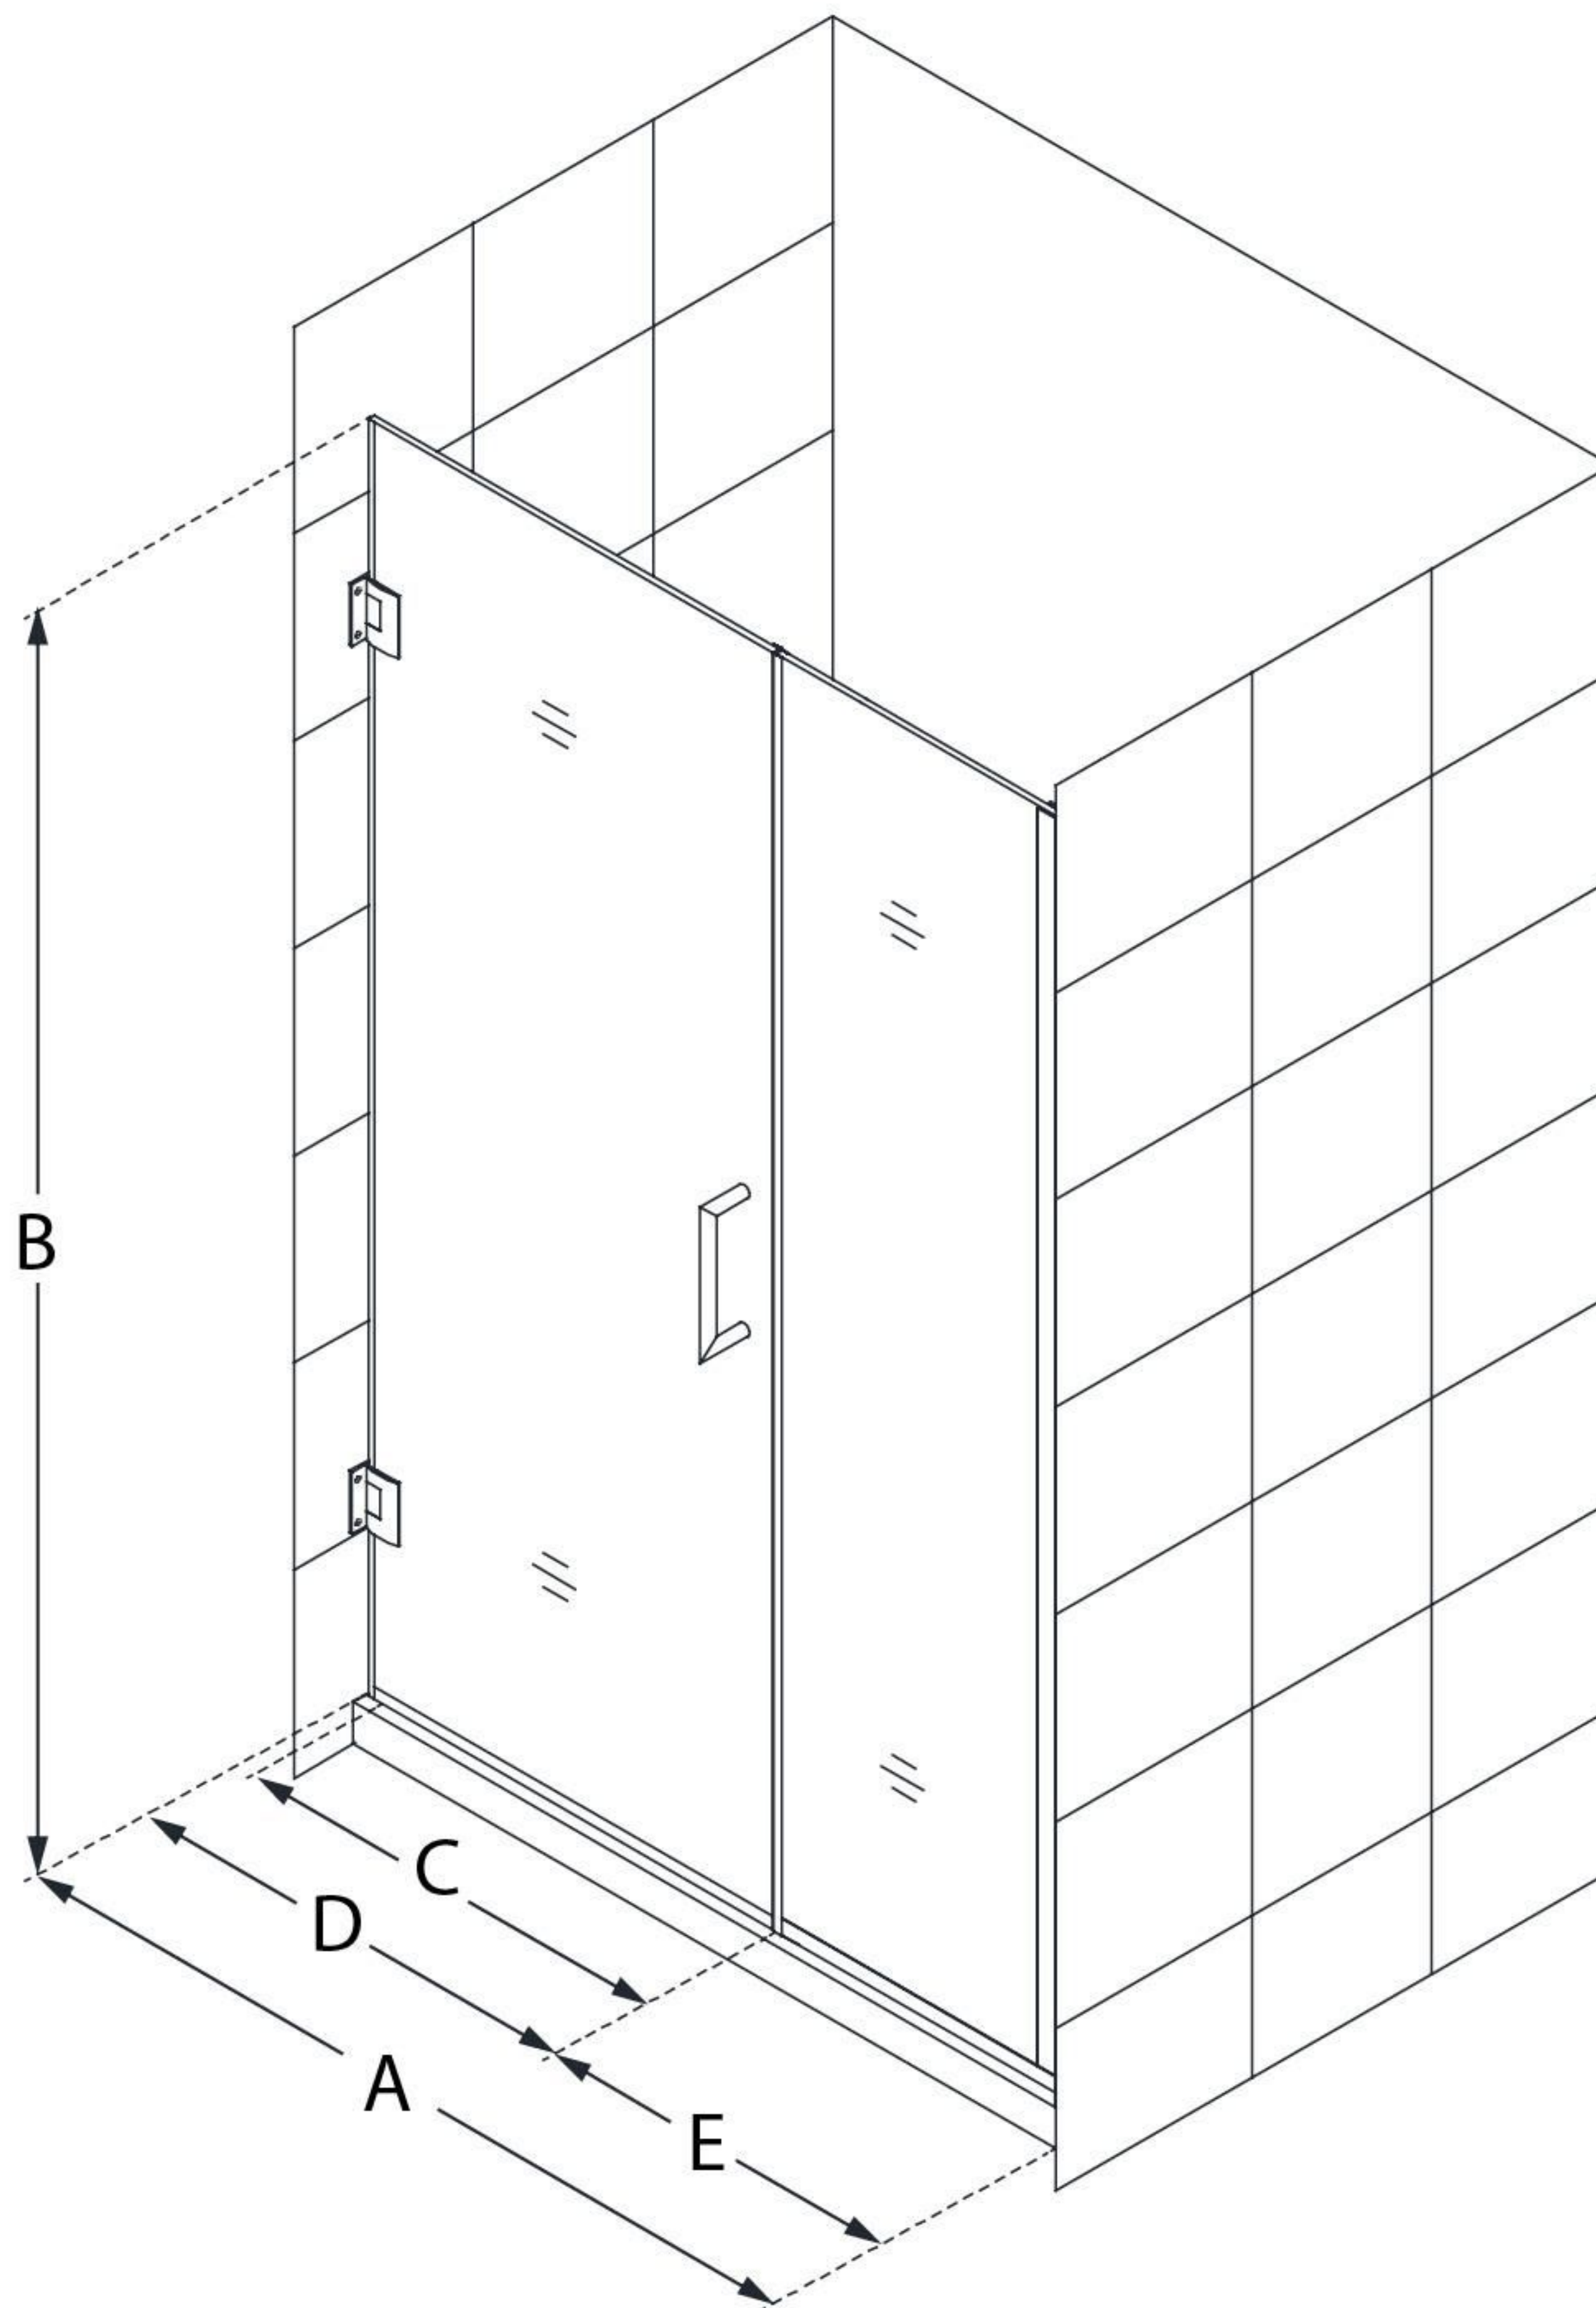

SHDR-243557210

UNIDOOR PLUS

DreamLine Unidoor Plus 35 1/2 -
36" W x 72" H Frameless Hinged
Shower Door, Clear Glass

SWING DOOR

CONFIGURATION DIMENSIONS:

A: 35 1/2 - 36"

MODEL WIDTH

B: 72"

MODEL HEIGHT

C: 28"

ACCESS WIDTH

D: 29"

DOOR WIDTH

E: 6 1/2"

INLINE PANEL WIDTH

DreamLine reserves the right to update or modify the hardware or materials pictured without prior notice for the purpose of product improvement and customer satisfaction.