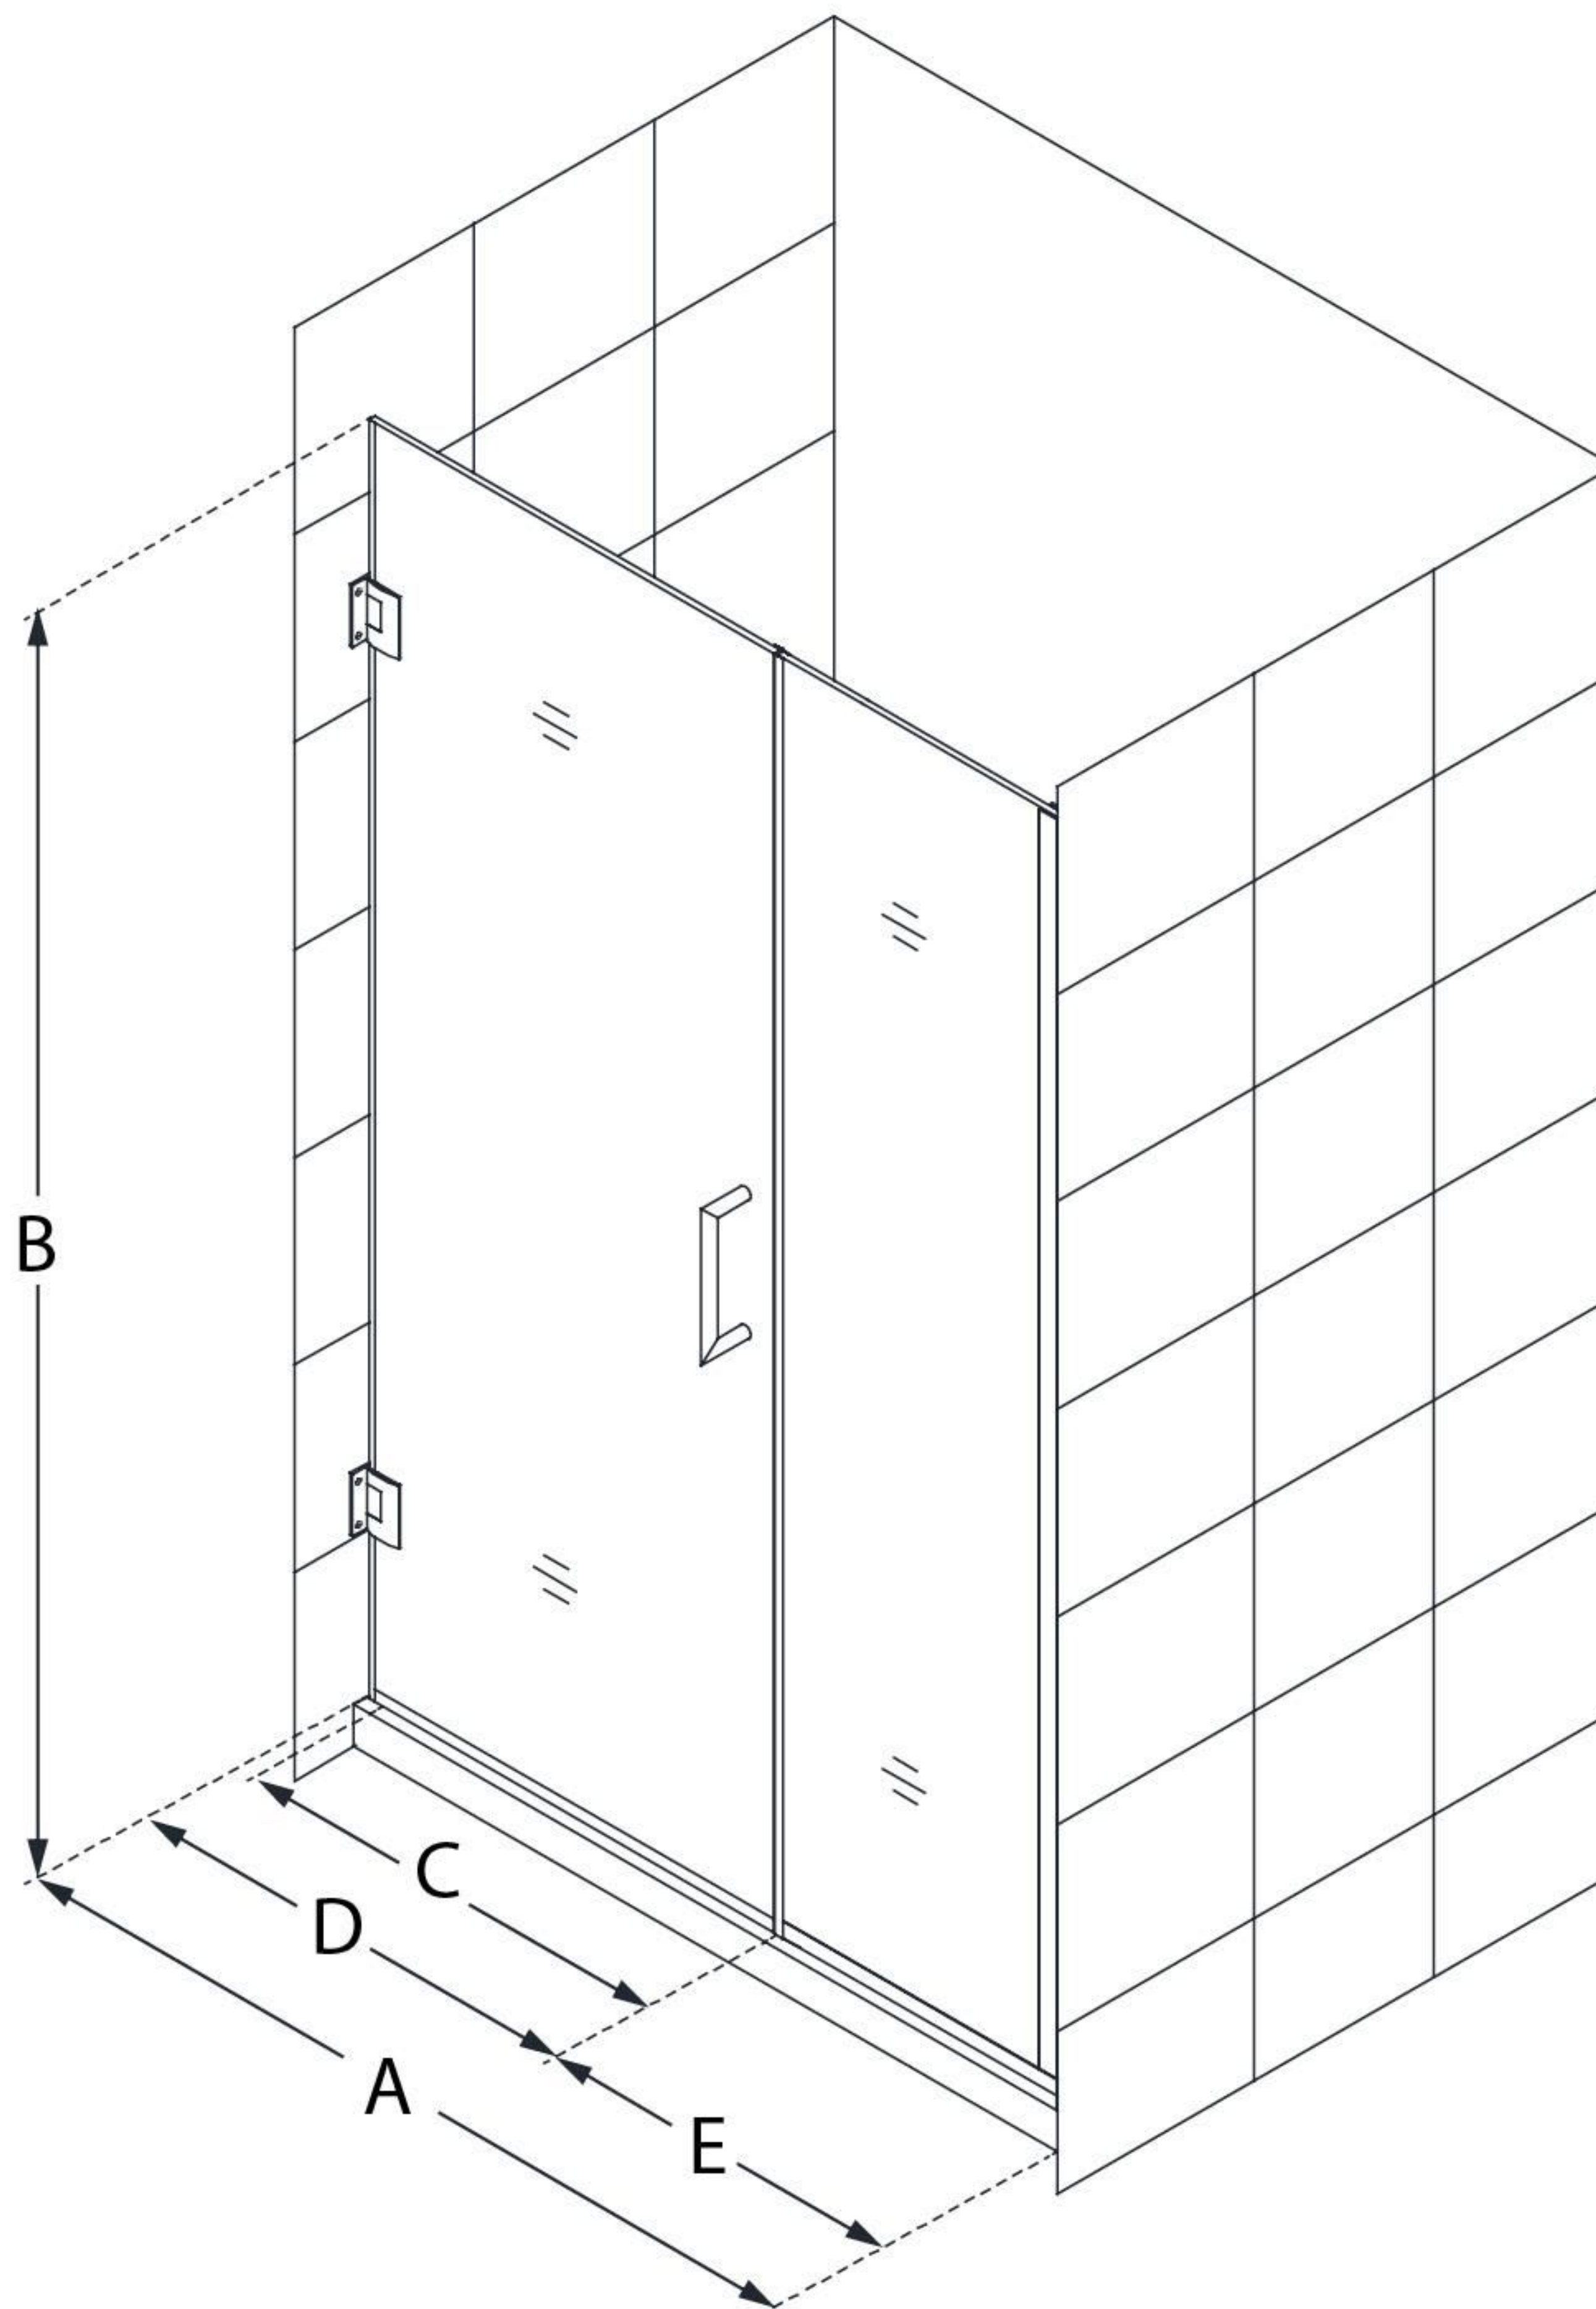

SHDR-243507210

UNIDOOR PLUS

DreamLine Unidoor Plus 35-35
1/2" W x 72" H Frameless Hinged
Shower Door, Clear Glass

SWING DOOR

CONFIGURATION DIMENSIONS:

A: 35 - 35 1/2"

MODEL WIDTH

B: 72"

MODEL HEIGHT

C: 28"

ACCESS WIDTH

D: 29"

DOOR WIDTH

E: 6"

INLINE PANEL WIDTH

DreamLine reserves the right to update or modify the hardware or materials pictured without prior notice for the purpose of product improvement and customer satisfaction.