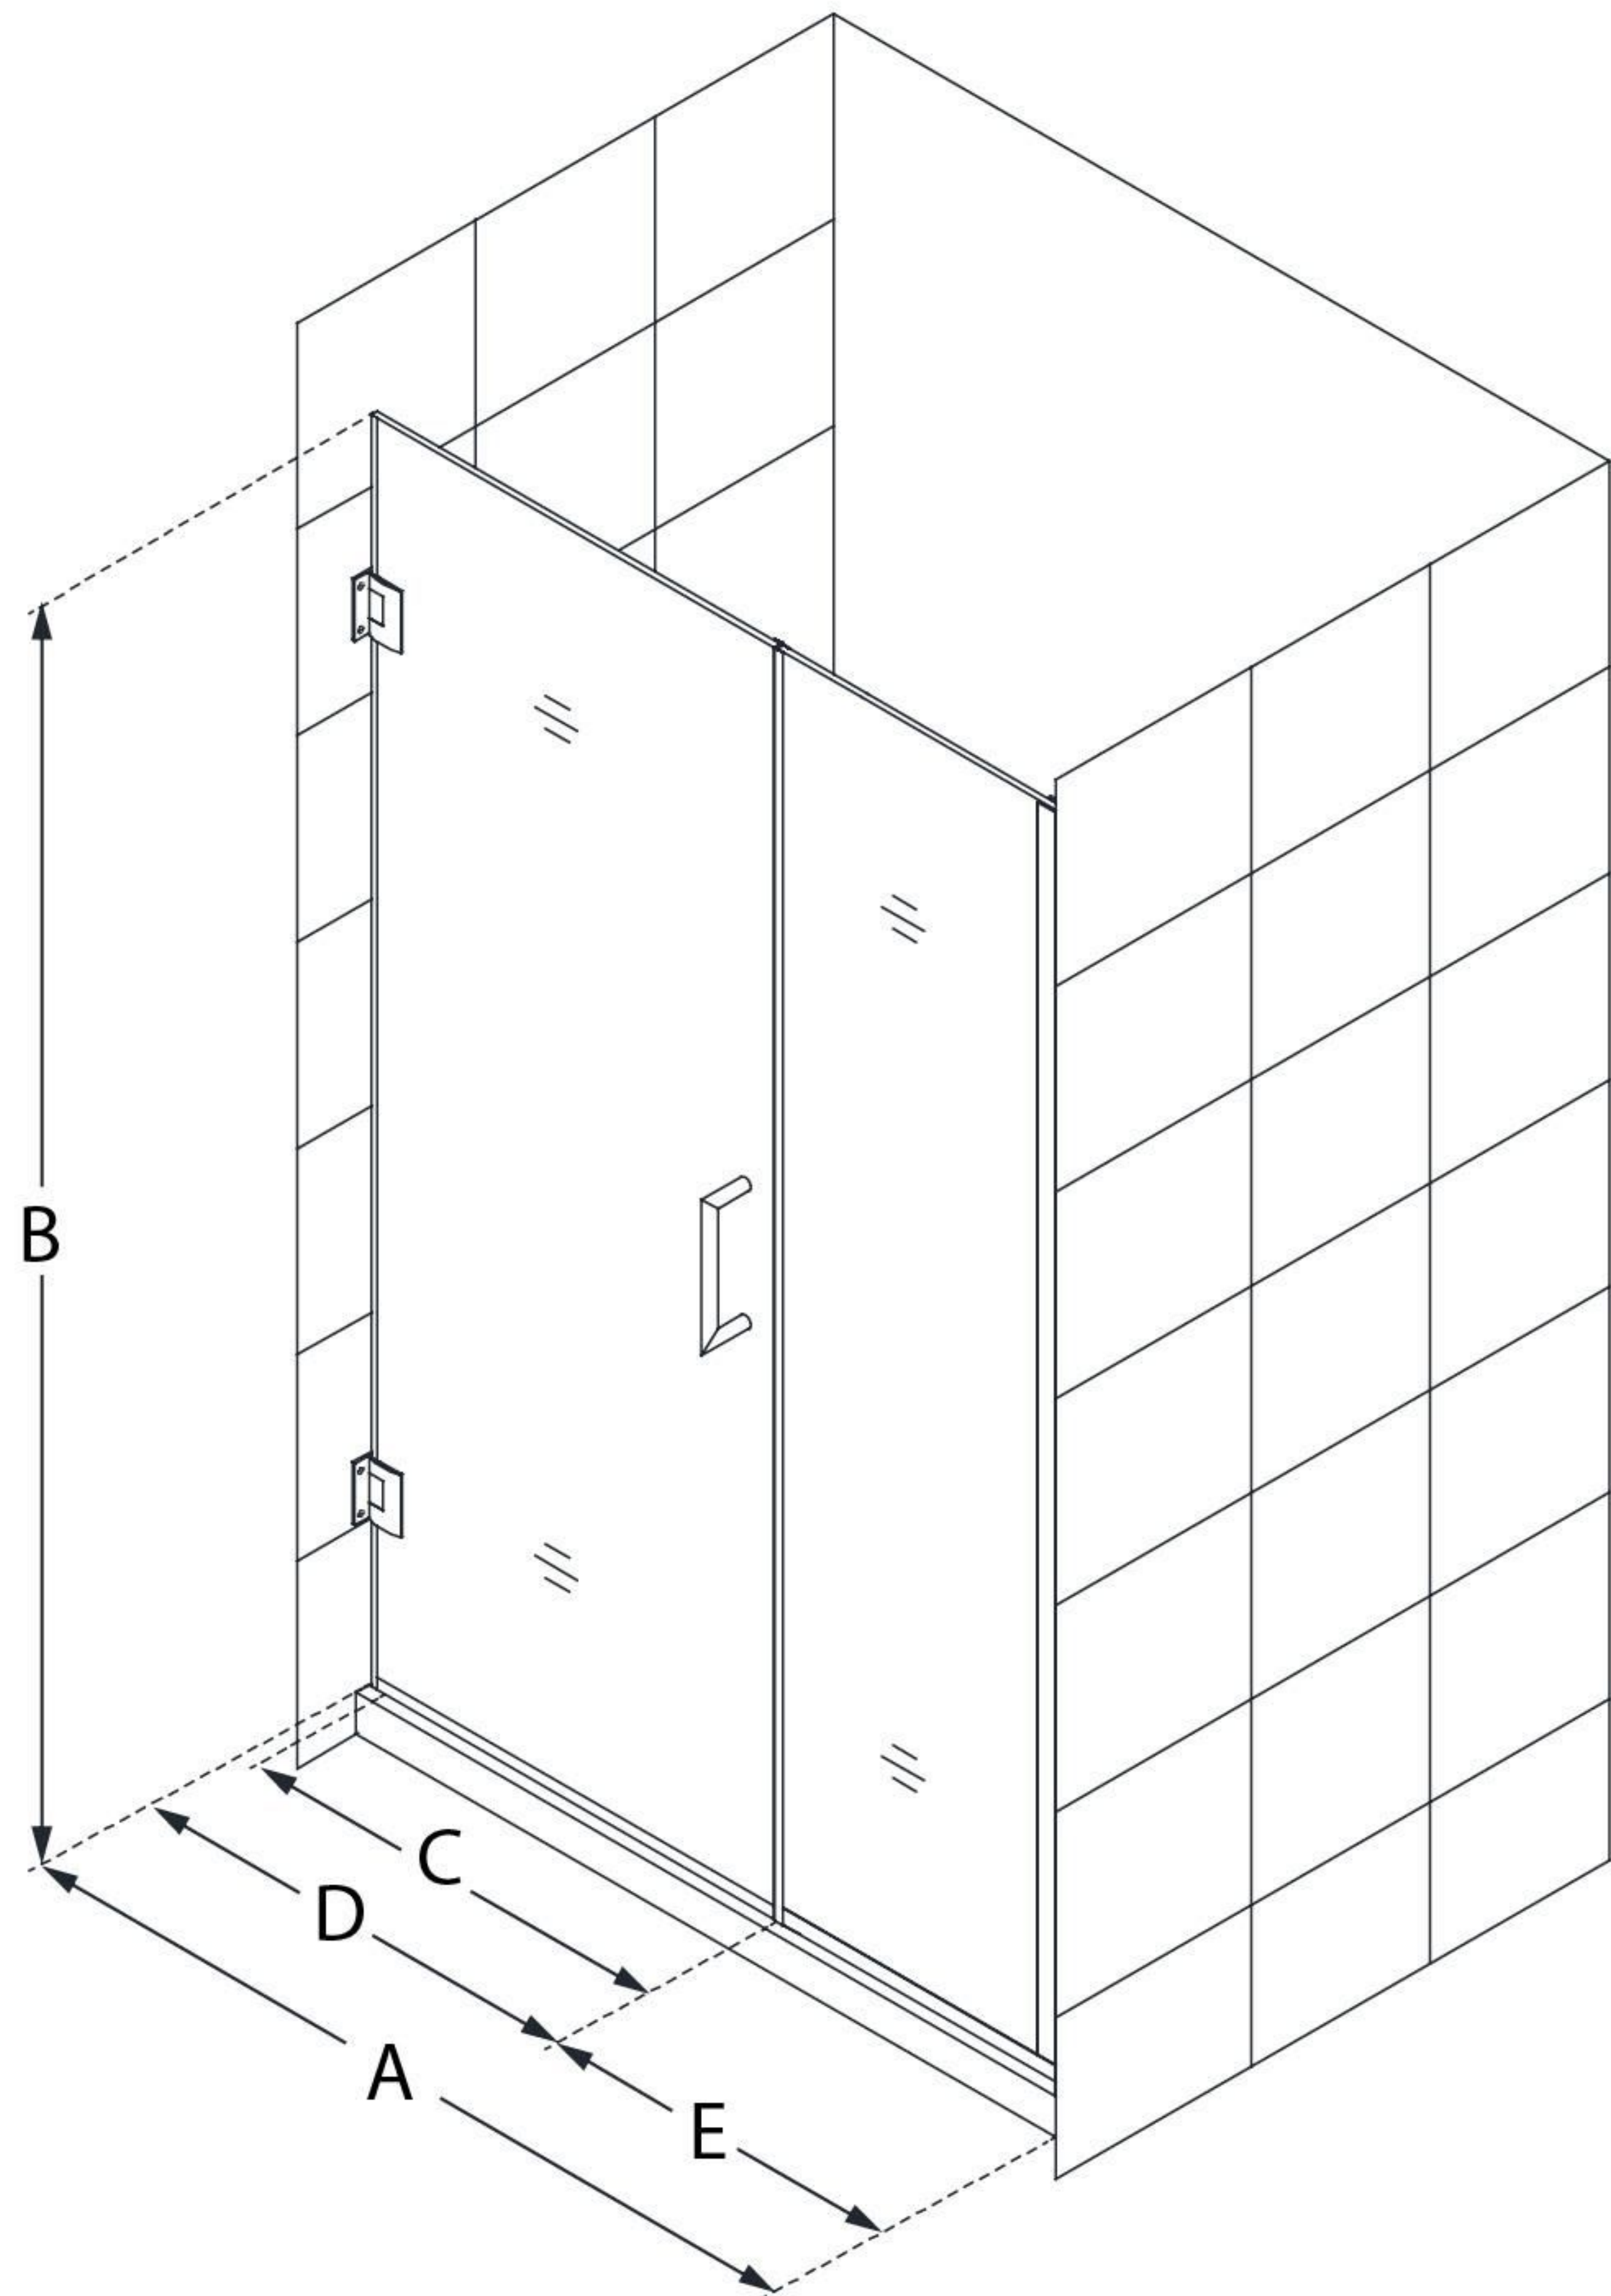

SHDR-243457210

UNIDOOR PLUS

DreamLine Unidoor Plus 34 1/2 -
37" W x 72" H Frameless Hinged
Shower Door, Clear Glass

SWING DOOR

CONFIGURATION DIMENSIONS:

A: 34 1/2 - 35"

MODEL WIDTH

B: 72"

MODEL HEIGHT

C: 27"

ACCESS WIDTH

D: 28"

DOOR WIDTH

E: 6 1/2"

INLINE PANEL WIDTH

DreamLine reserves the right to update or modify the hardware or materials pictured without prior notice for the purpose of product improvement and customer satisfaction.