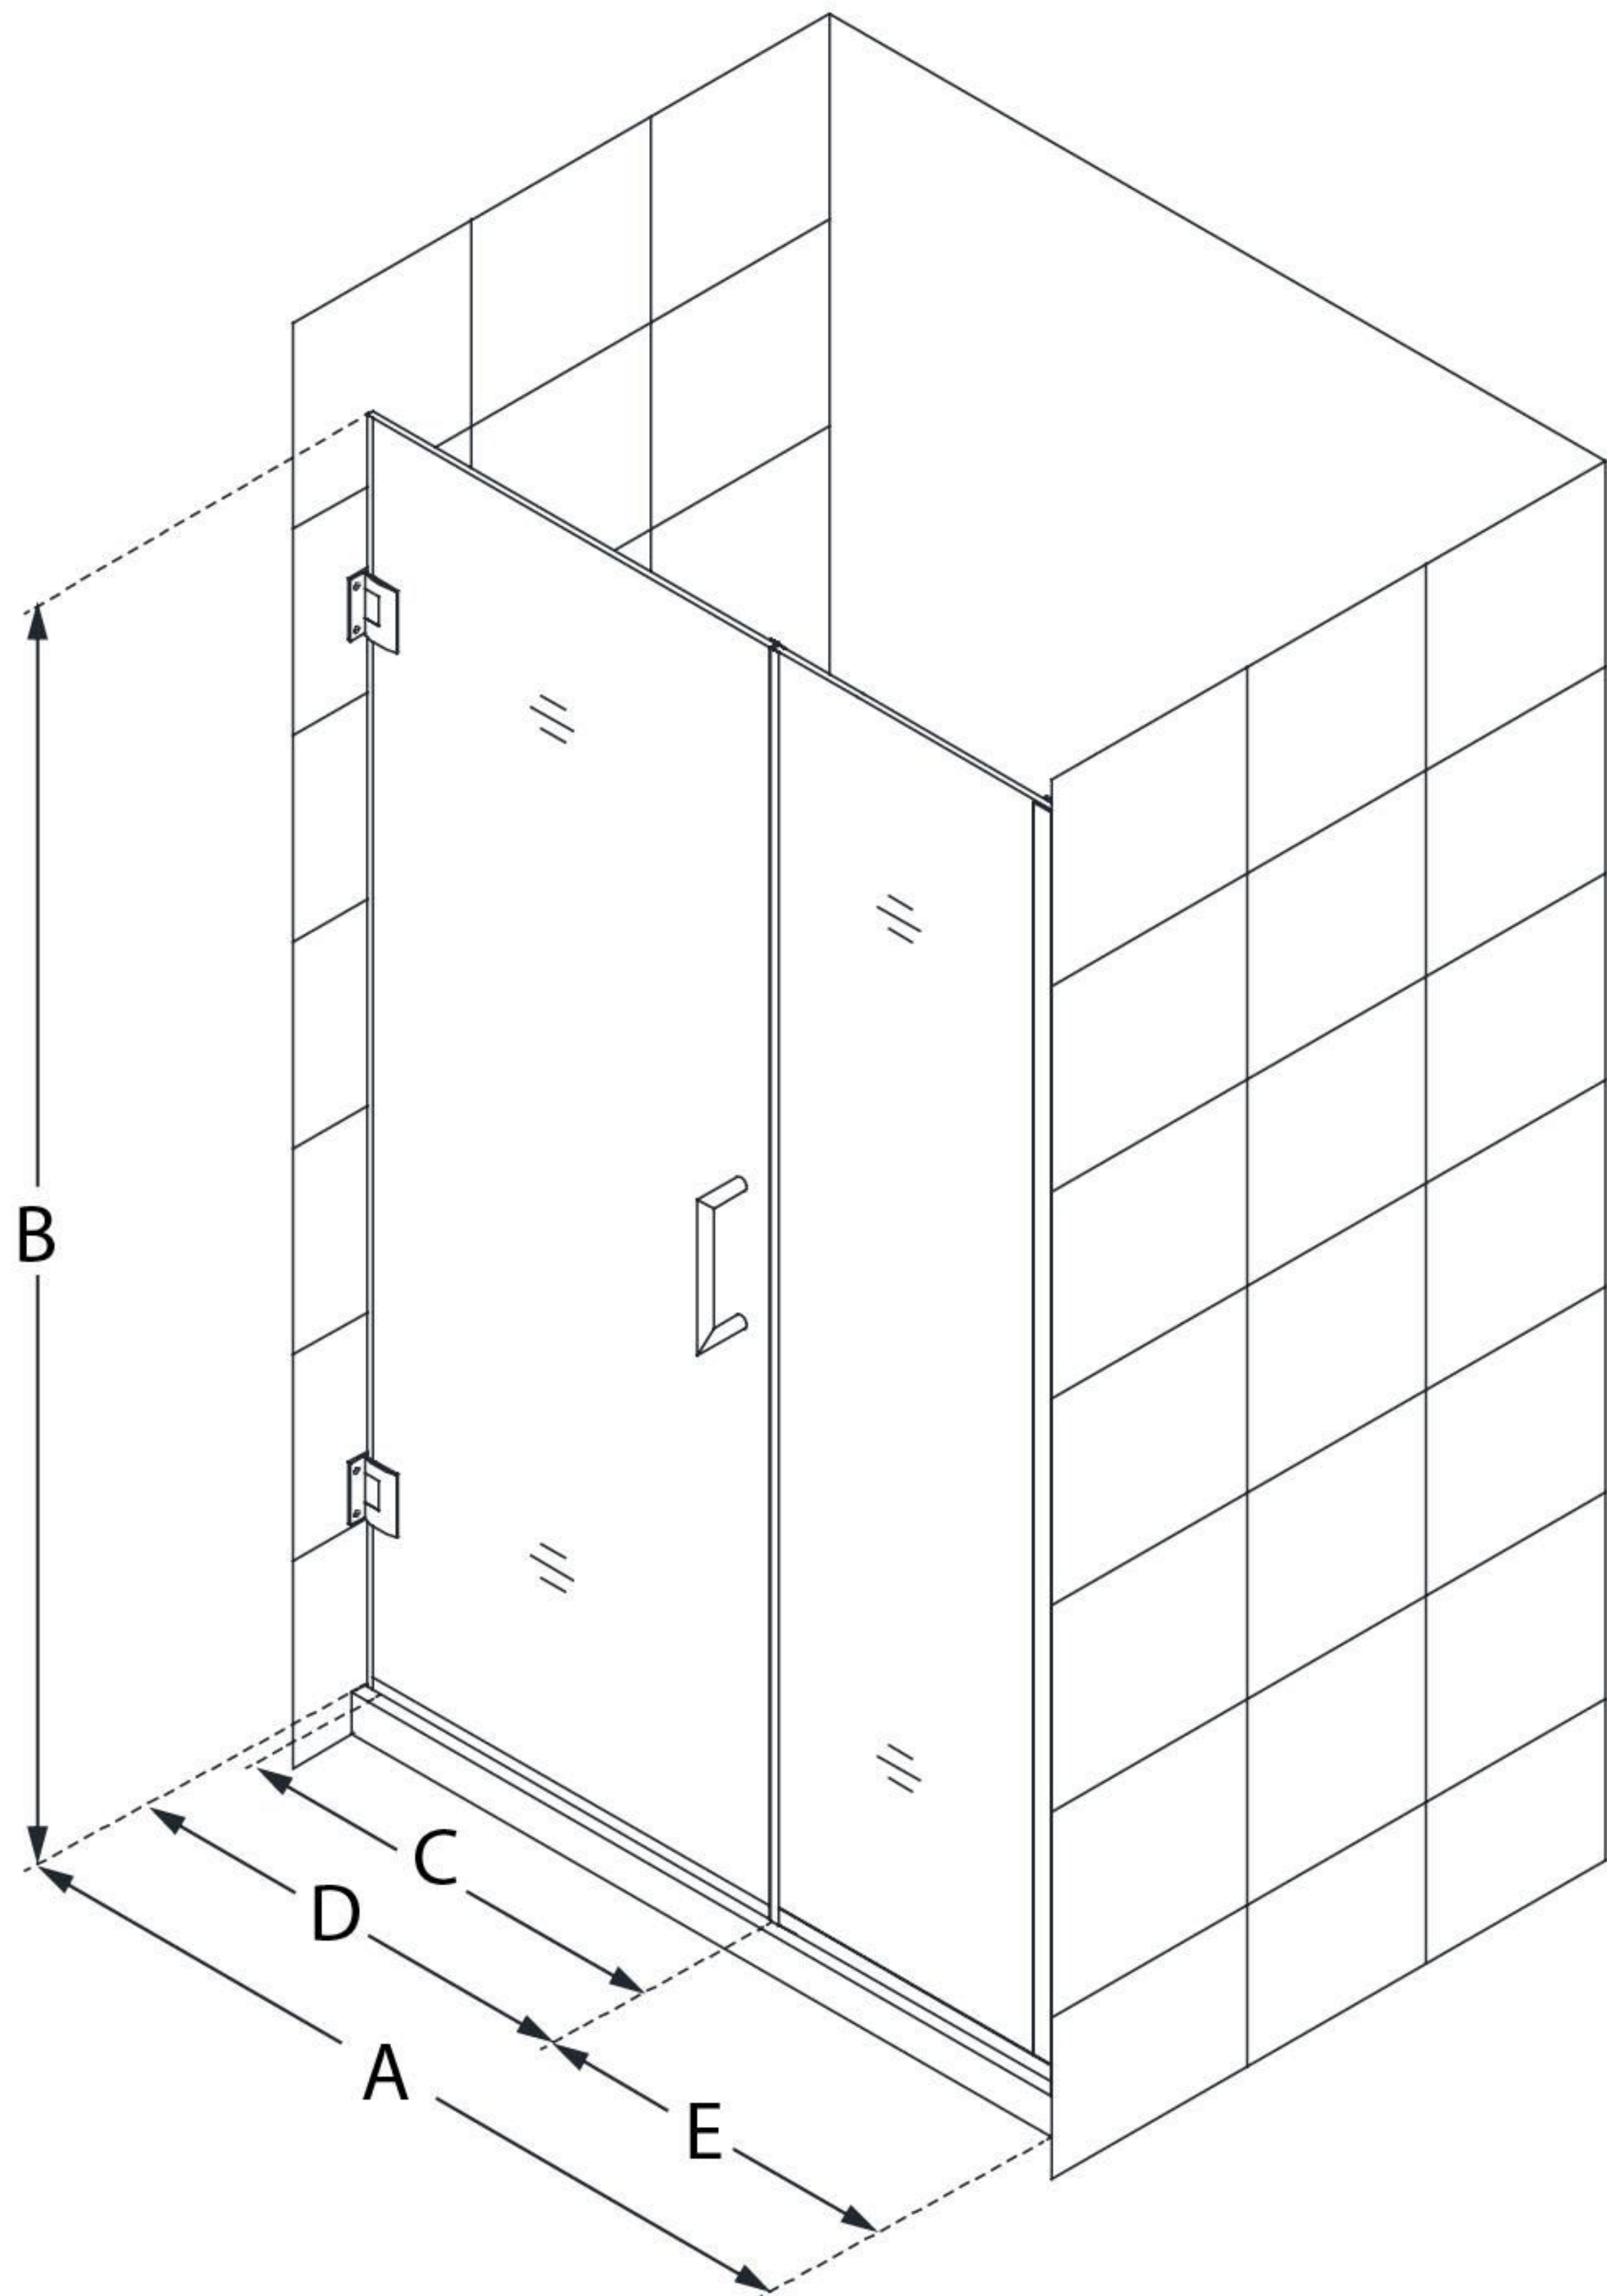

SHDR-243407210

UNIDOOR PLUS

DreamLine Unidoor Plus 34-34
1/2" W x 72" H Frameless Hinged
Shower Door, Clear Glass

SWING DOOR

CONFIGURATION DIMENSIONS:

A: 34 - 34 1/2"

MODEL WIDTH

B: 72"

MODEL HEIGHT

C: 27"

ACCESS WIDTH

D: 28"

DOOR WIDTH

E: 6"

INLINE PANEL WIDTH

DreamLine reserves the right to update or modify the hardware or materials pictured without prior notice for the purpose of product improvement and customer satisfaction.