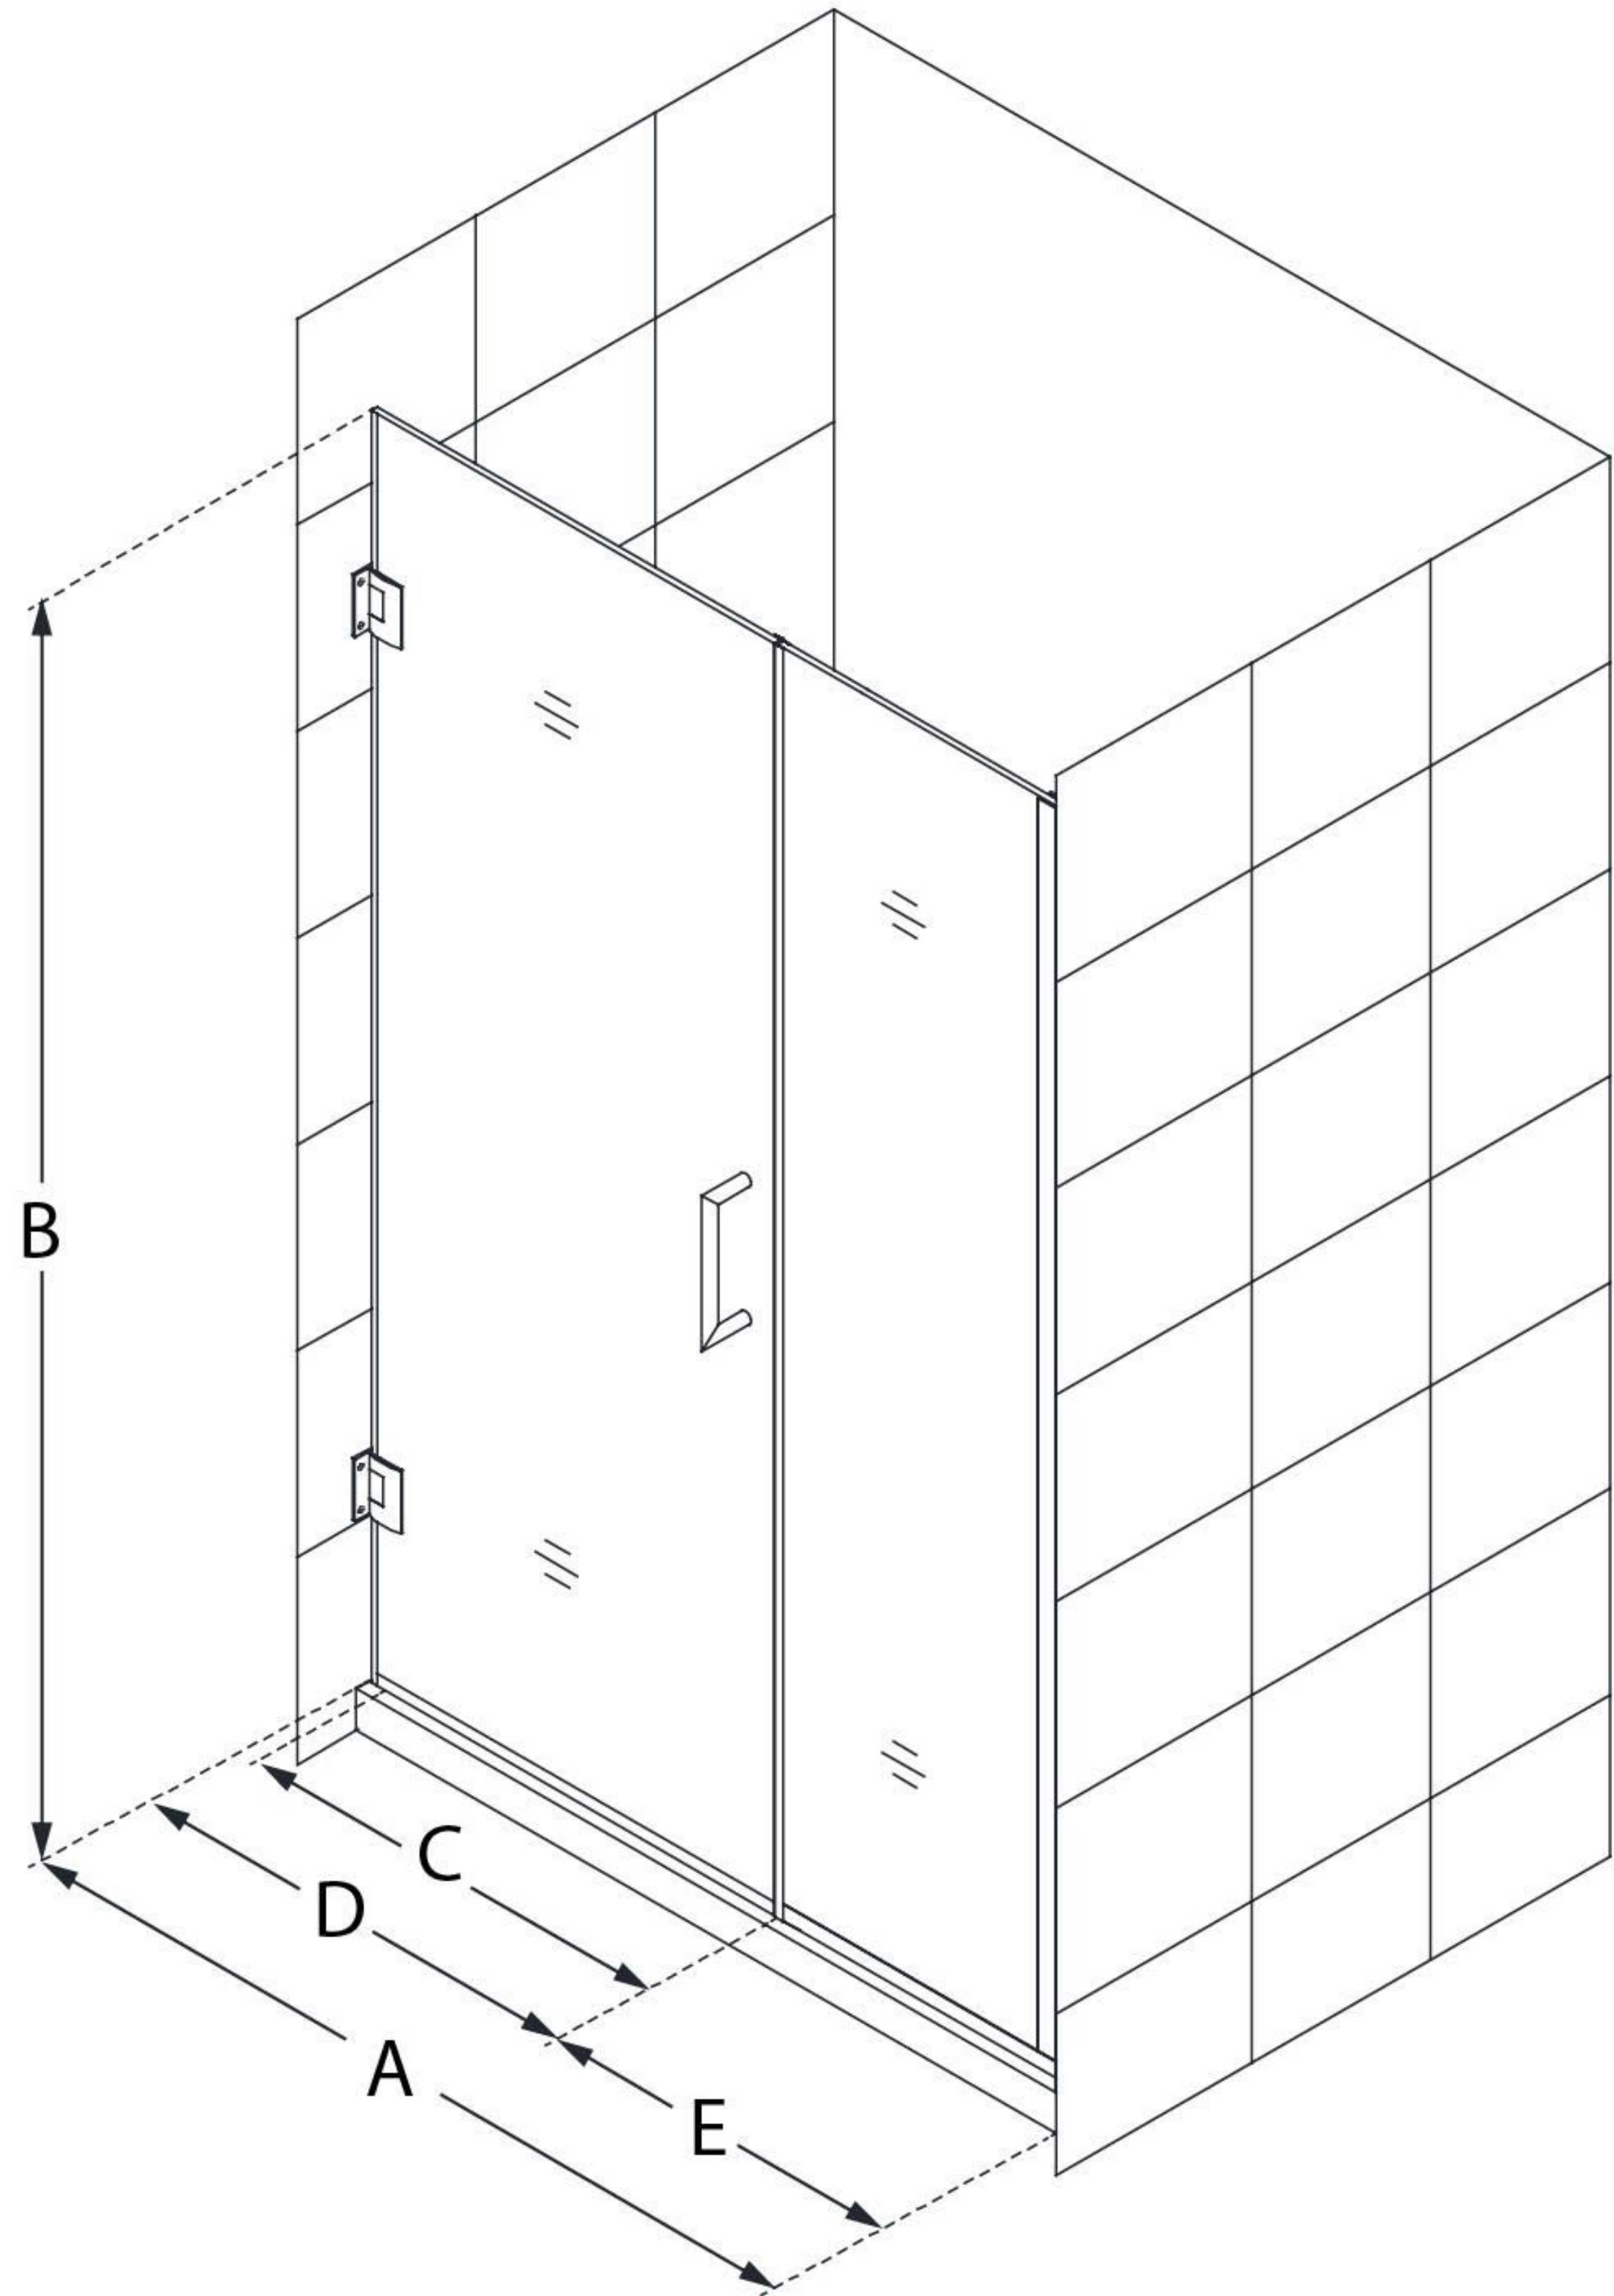

SHDR-243357210

UNIDOOR PLUS

DreamLine Unidoor Plus 33 1/2 -
34" W x 72" H Frameless Hinged
Shower Door, Clear Glass

SWING DOOR

CONFIGURATION DIMENSIONS:

A: 33 1/2 - 34"

MODEL WIDTH

B: 72"

MODEL HEIGHT

C: 26"

ACCESS WIDTH

D: 27"

DOOR WIDTH

E: 6 1/2"

INLINE PANEL WIDTH

DreamLine reserves the right to update or modify the hardware or materials pictured without prior notice for the purpose of product improvement and customer satisfaction.