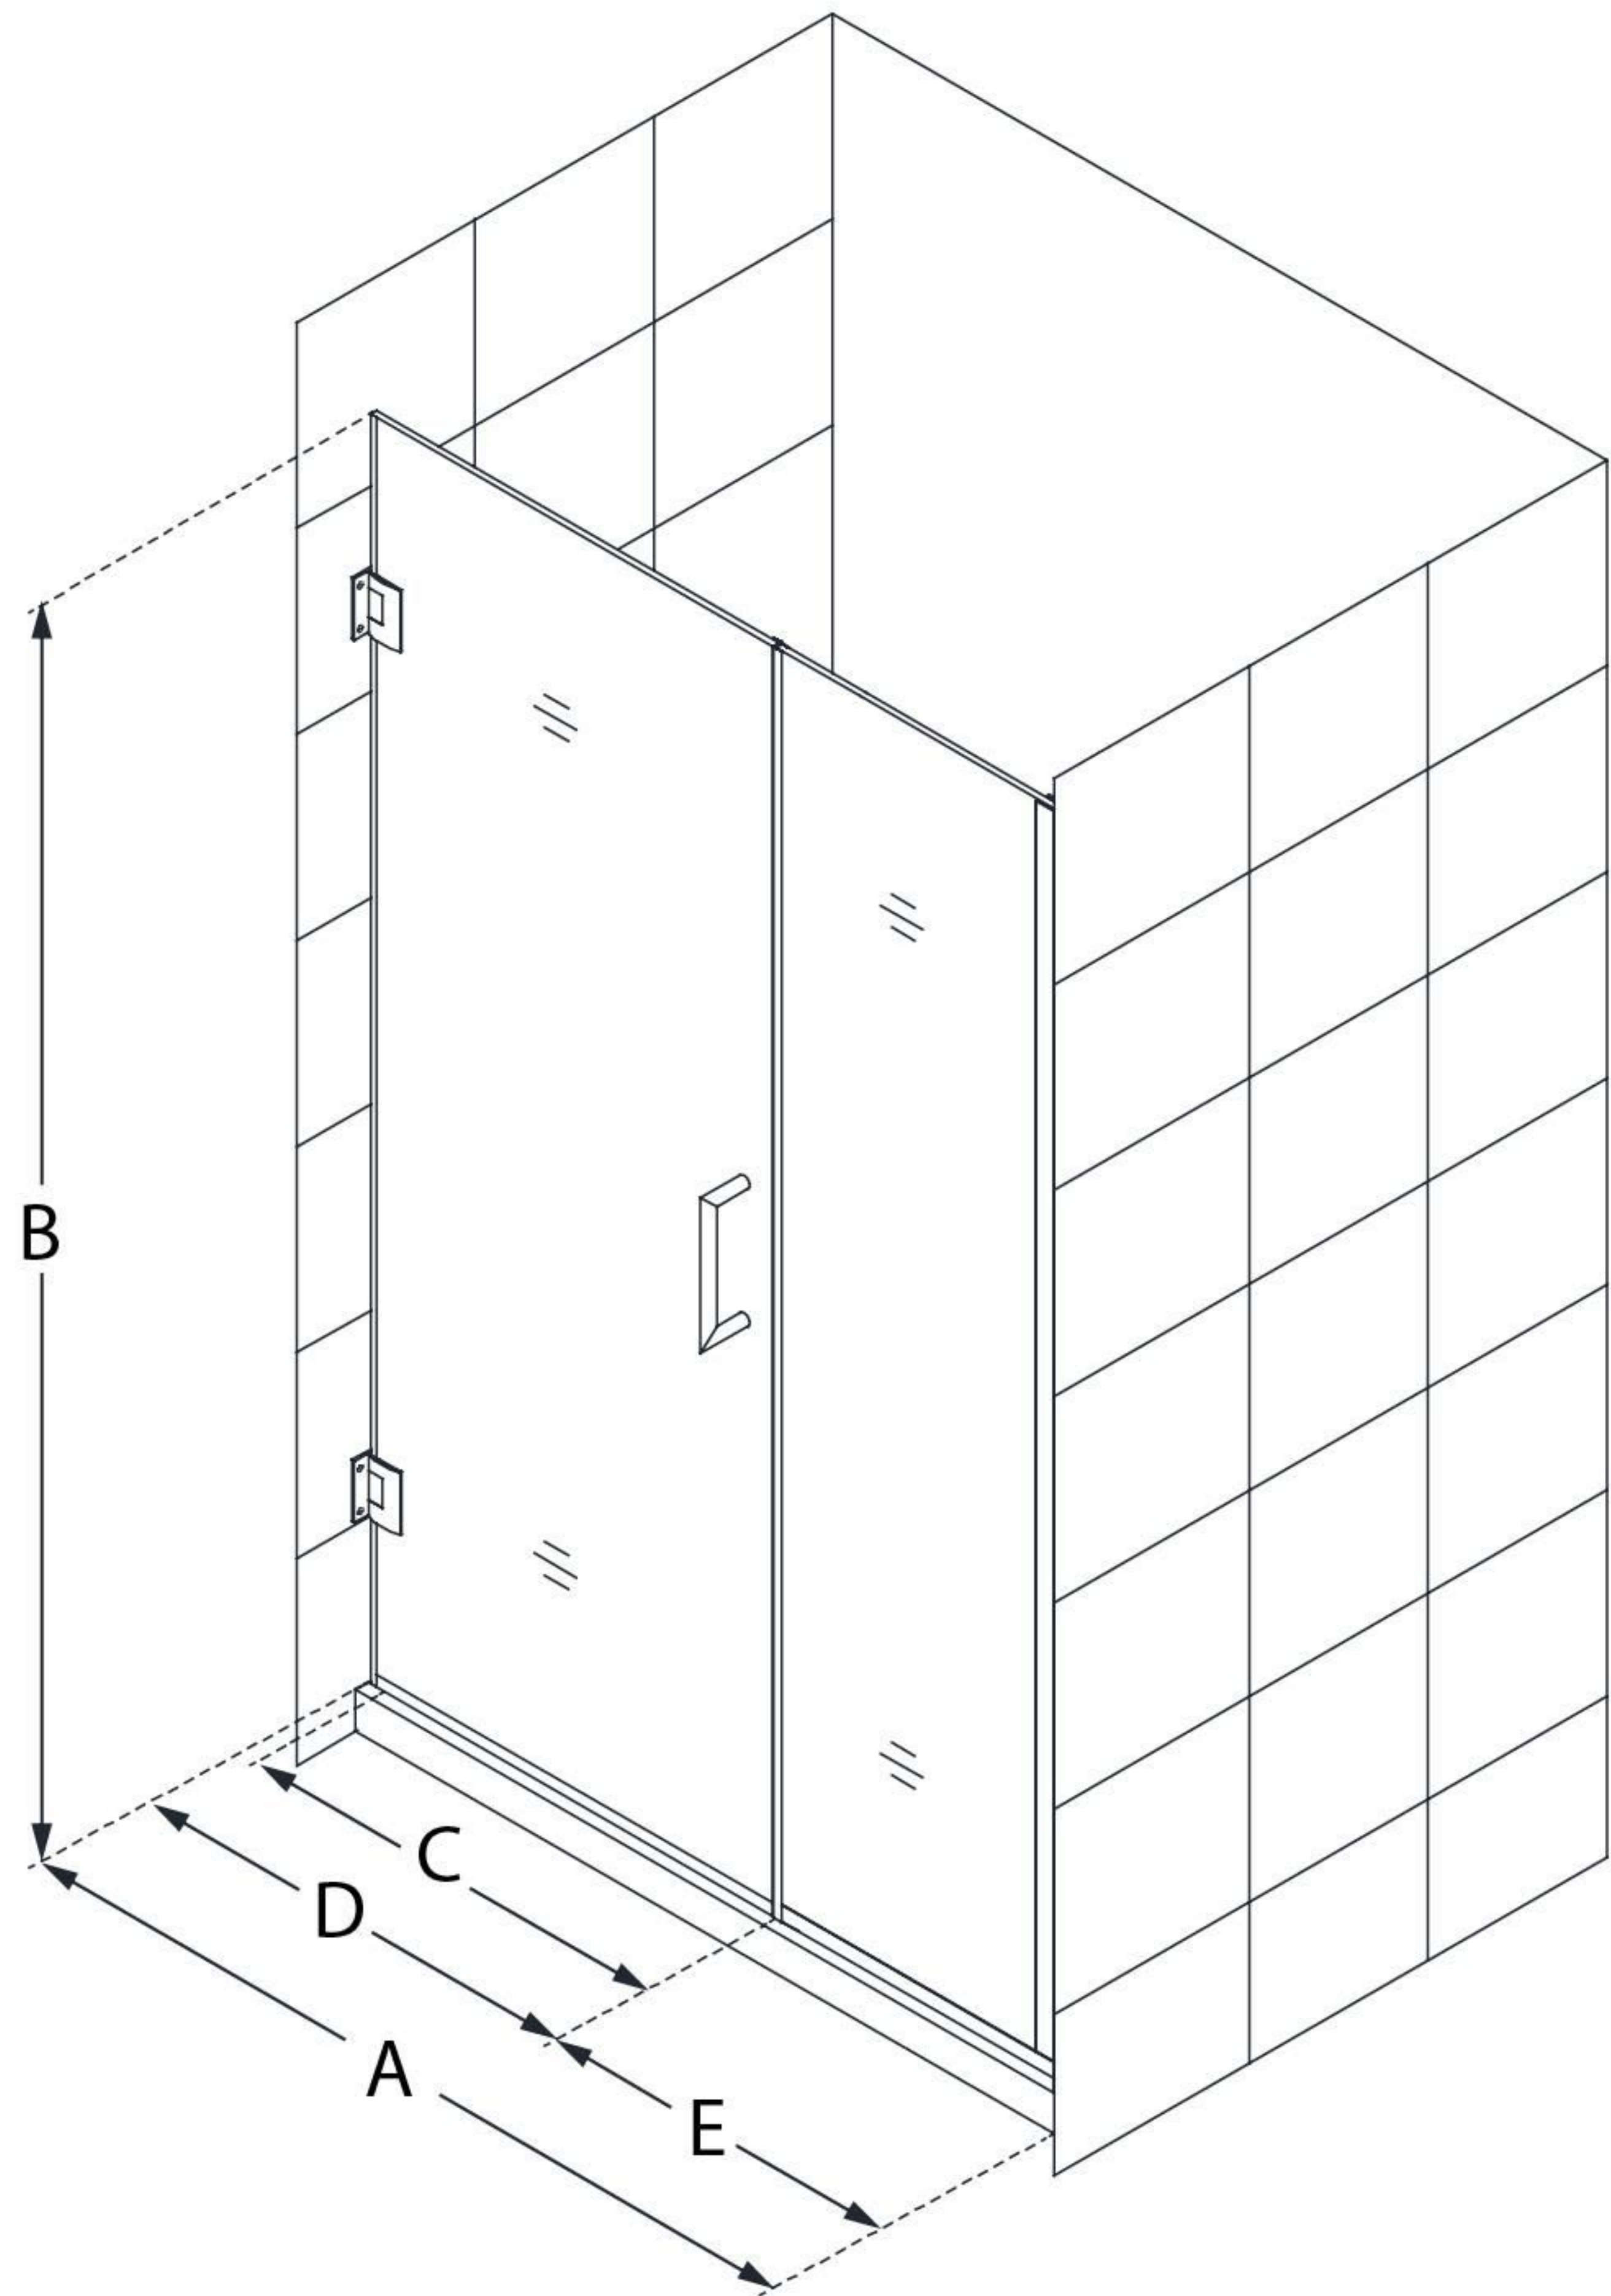

SHDR-243257210

UNIDOOR PLUS

DreamLine Unidoor Plus 32 1/2 -
33" W x 72" H Frameless Hinged
Shower Door, Clear Glass

SWING DOOR

CONFIGURATION DIMENSIONS:

A: 32 1/2 - 33"

MODEL WIDTH

B: 72"

MODEL HEIGHT

C: 25"

ACCESS WIDTH

D: 26"

DOOR WIDTH

E: 6 1/2"

INLINE PANEL WIDTH

DreamLine reserves the right to update or modify the hardware or materials pictured without prior notice for the purpose of product improvement and customer satisfaction.