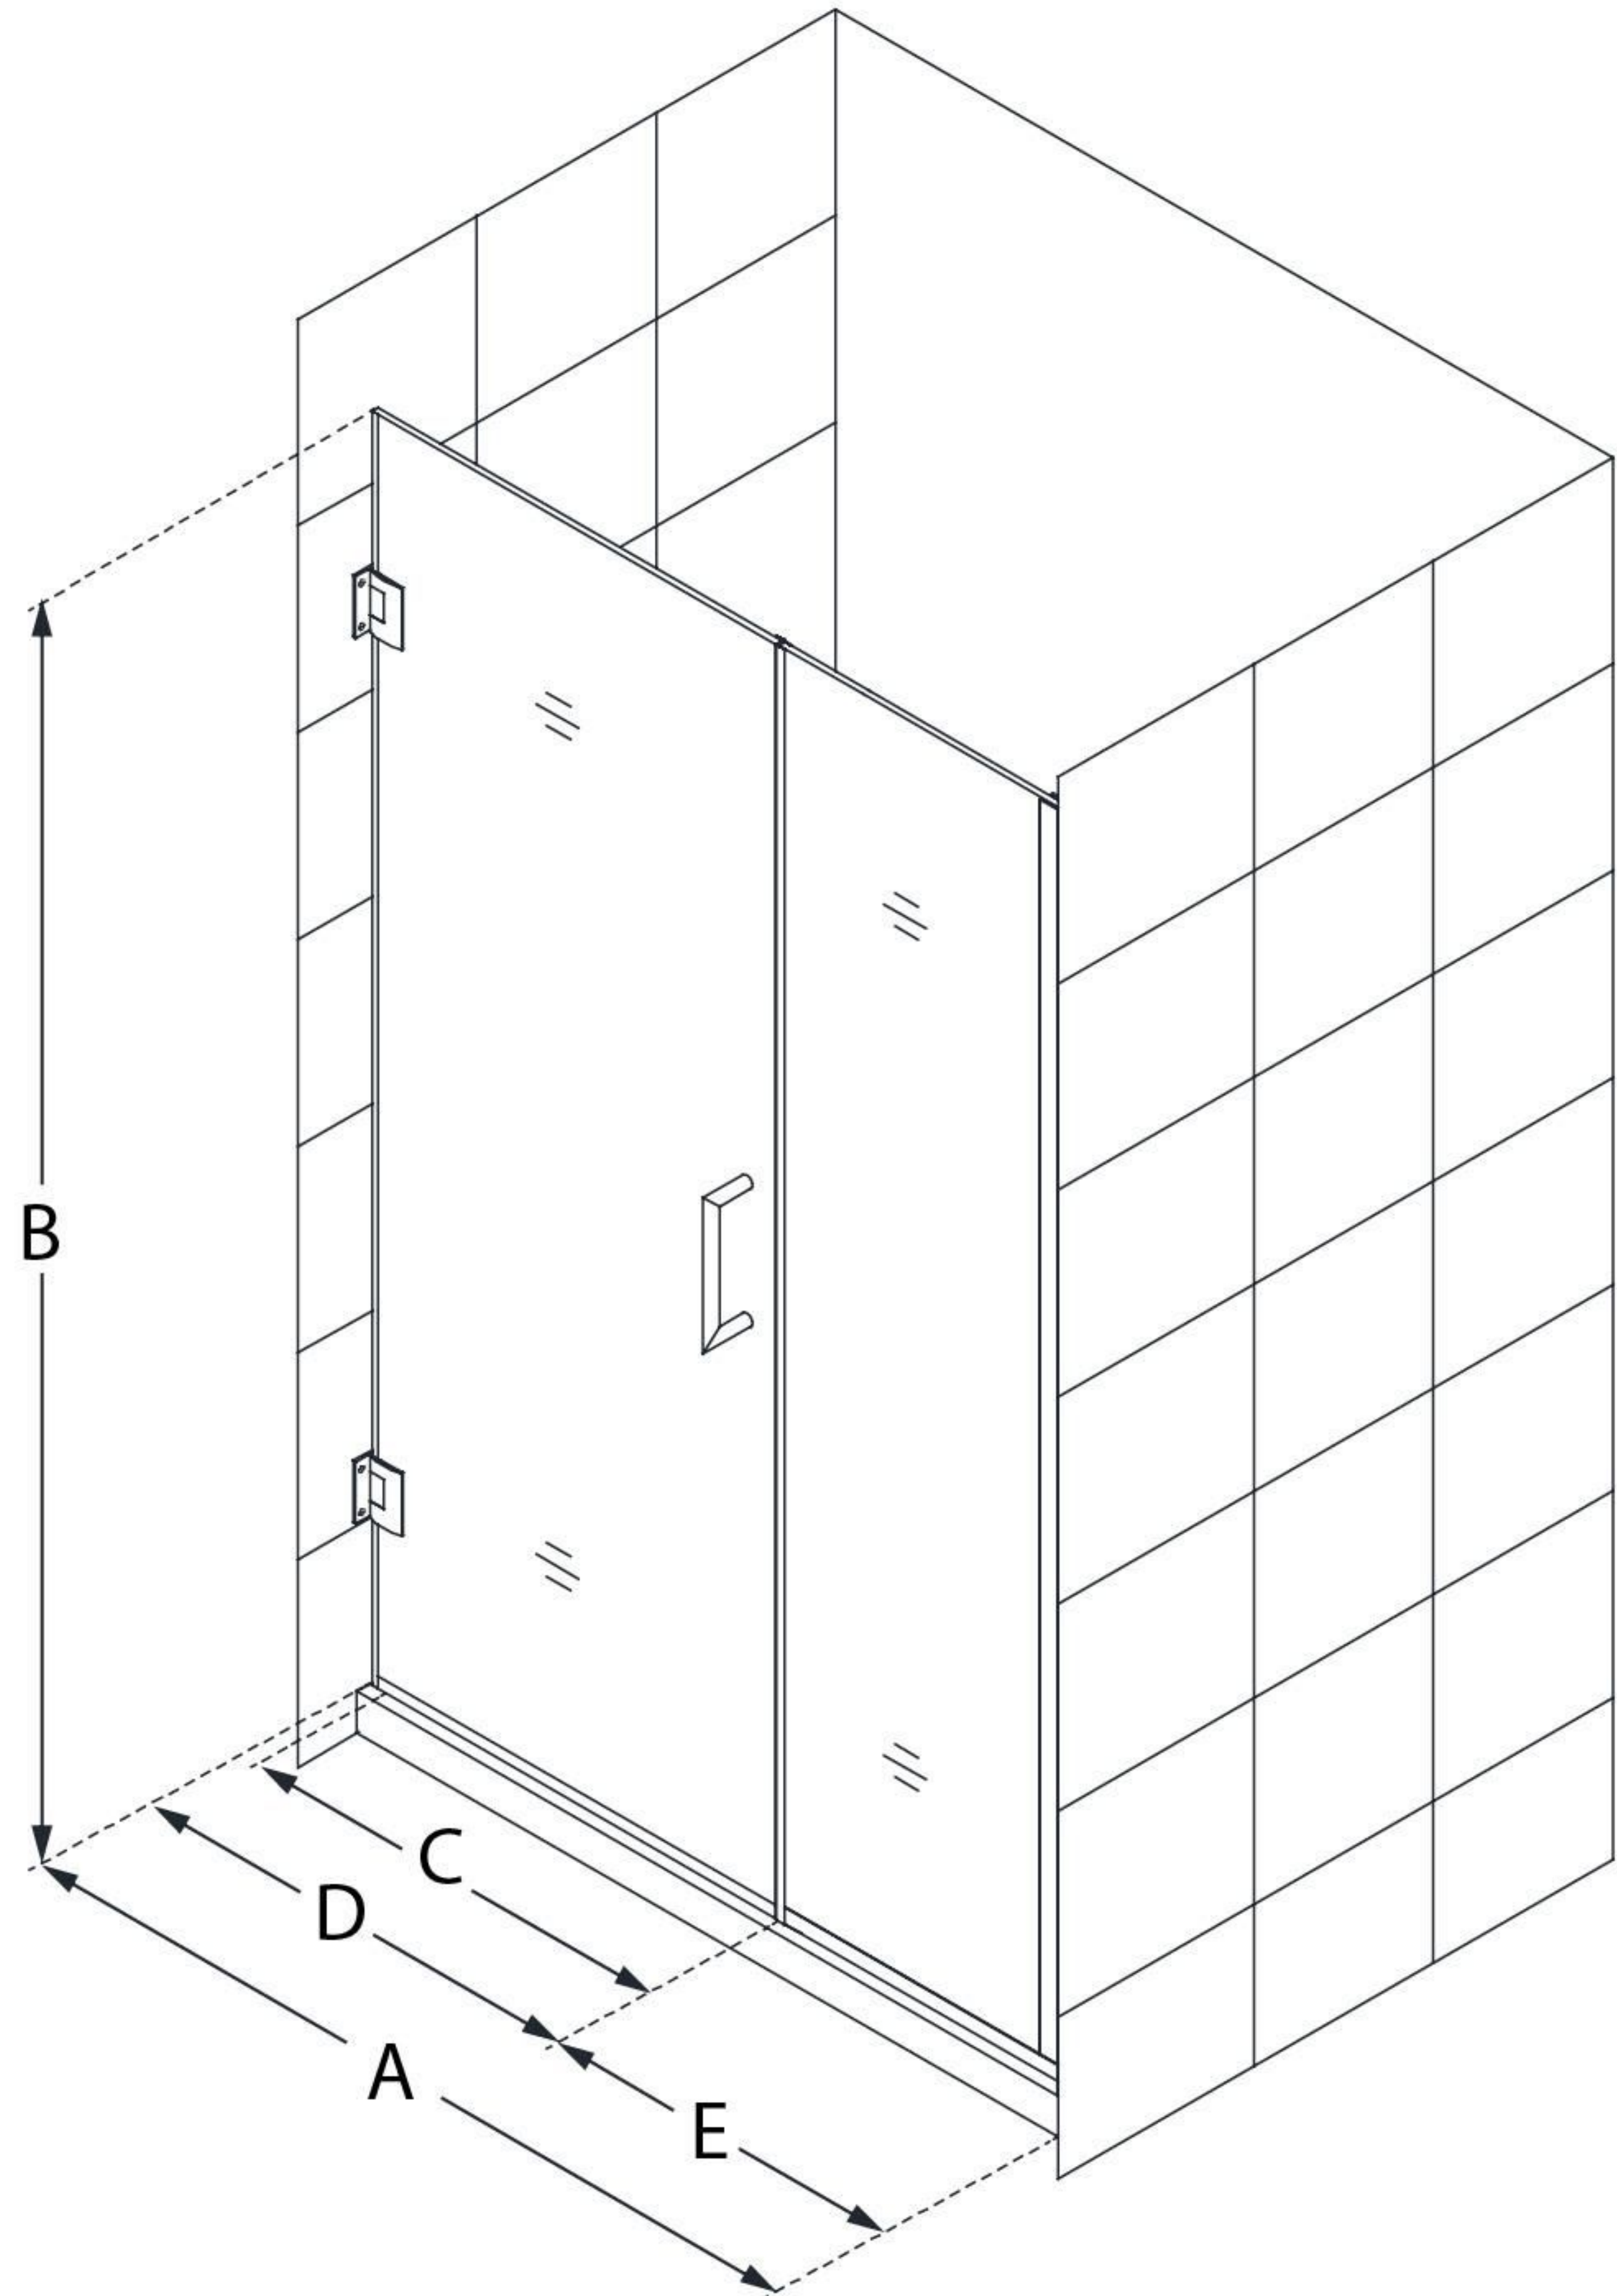

SHDR-243107210

UNIDOOR PLUS

DreamLine Unidoor Plus 31-31
1/2" W x 72" H Frameless Hinged
Shower Door, Clear Glass

SWING DOOR

CONFIGURATION DIMENSIONS:

A: 31 - 31 1/2"

MODEL WIDTH

B: 72"

MODEL HEIGHT

C: 24"

ACCESS WIDTH

D: 25"

DOOR WIDTH

E: 6"

INLINE PANEL WIDTH

DreamLine reserves the right to update or modify the hardware or materials pictured without prior notice for the purpose of product improvement and customer satisfaction.