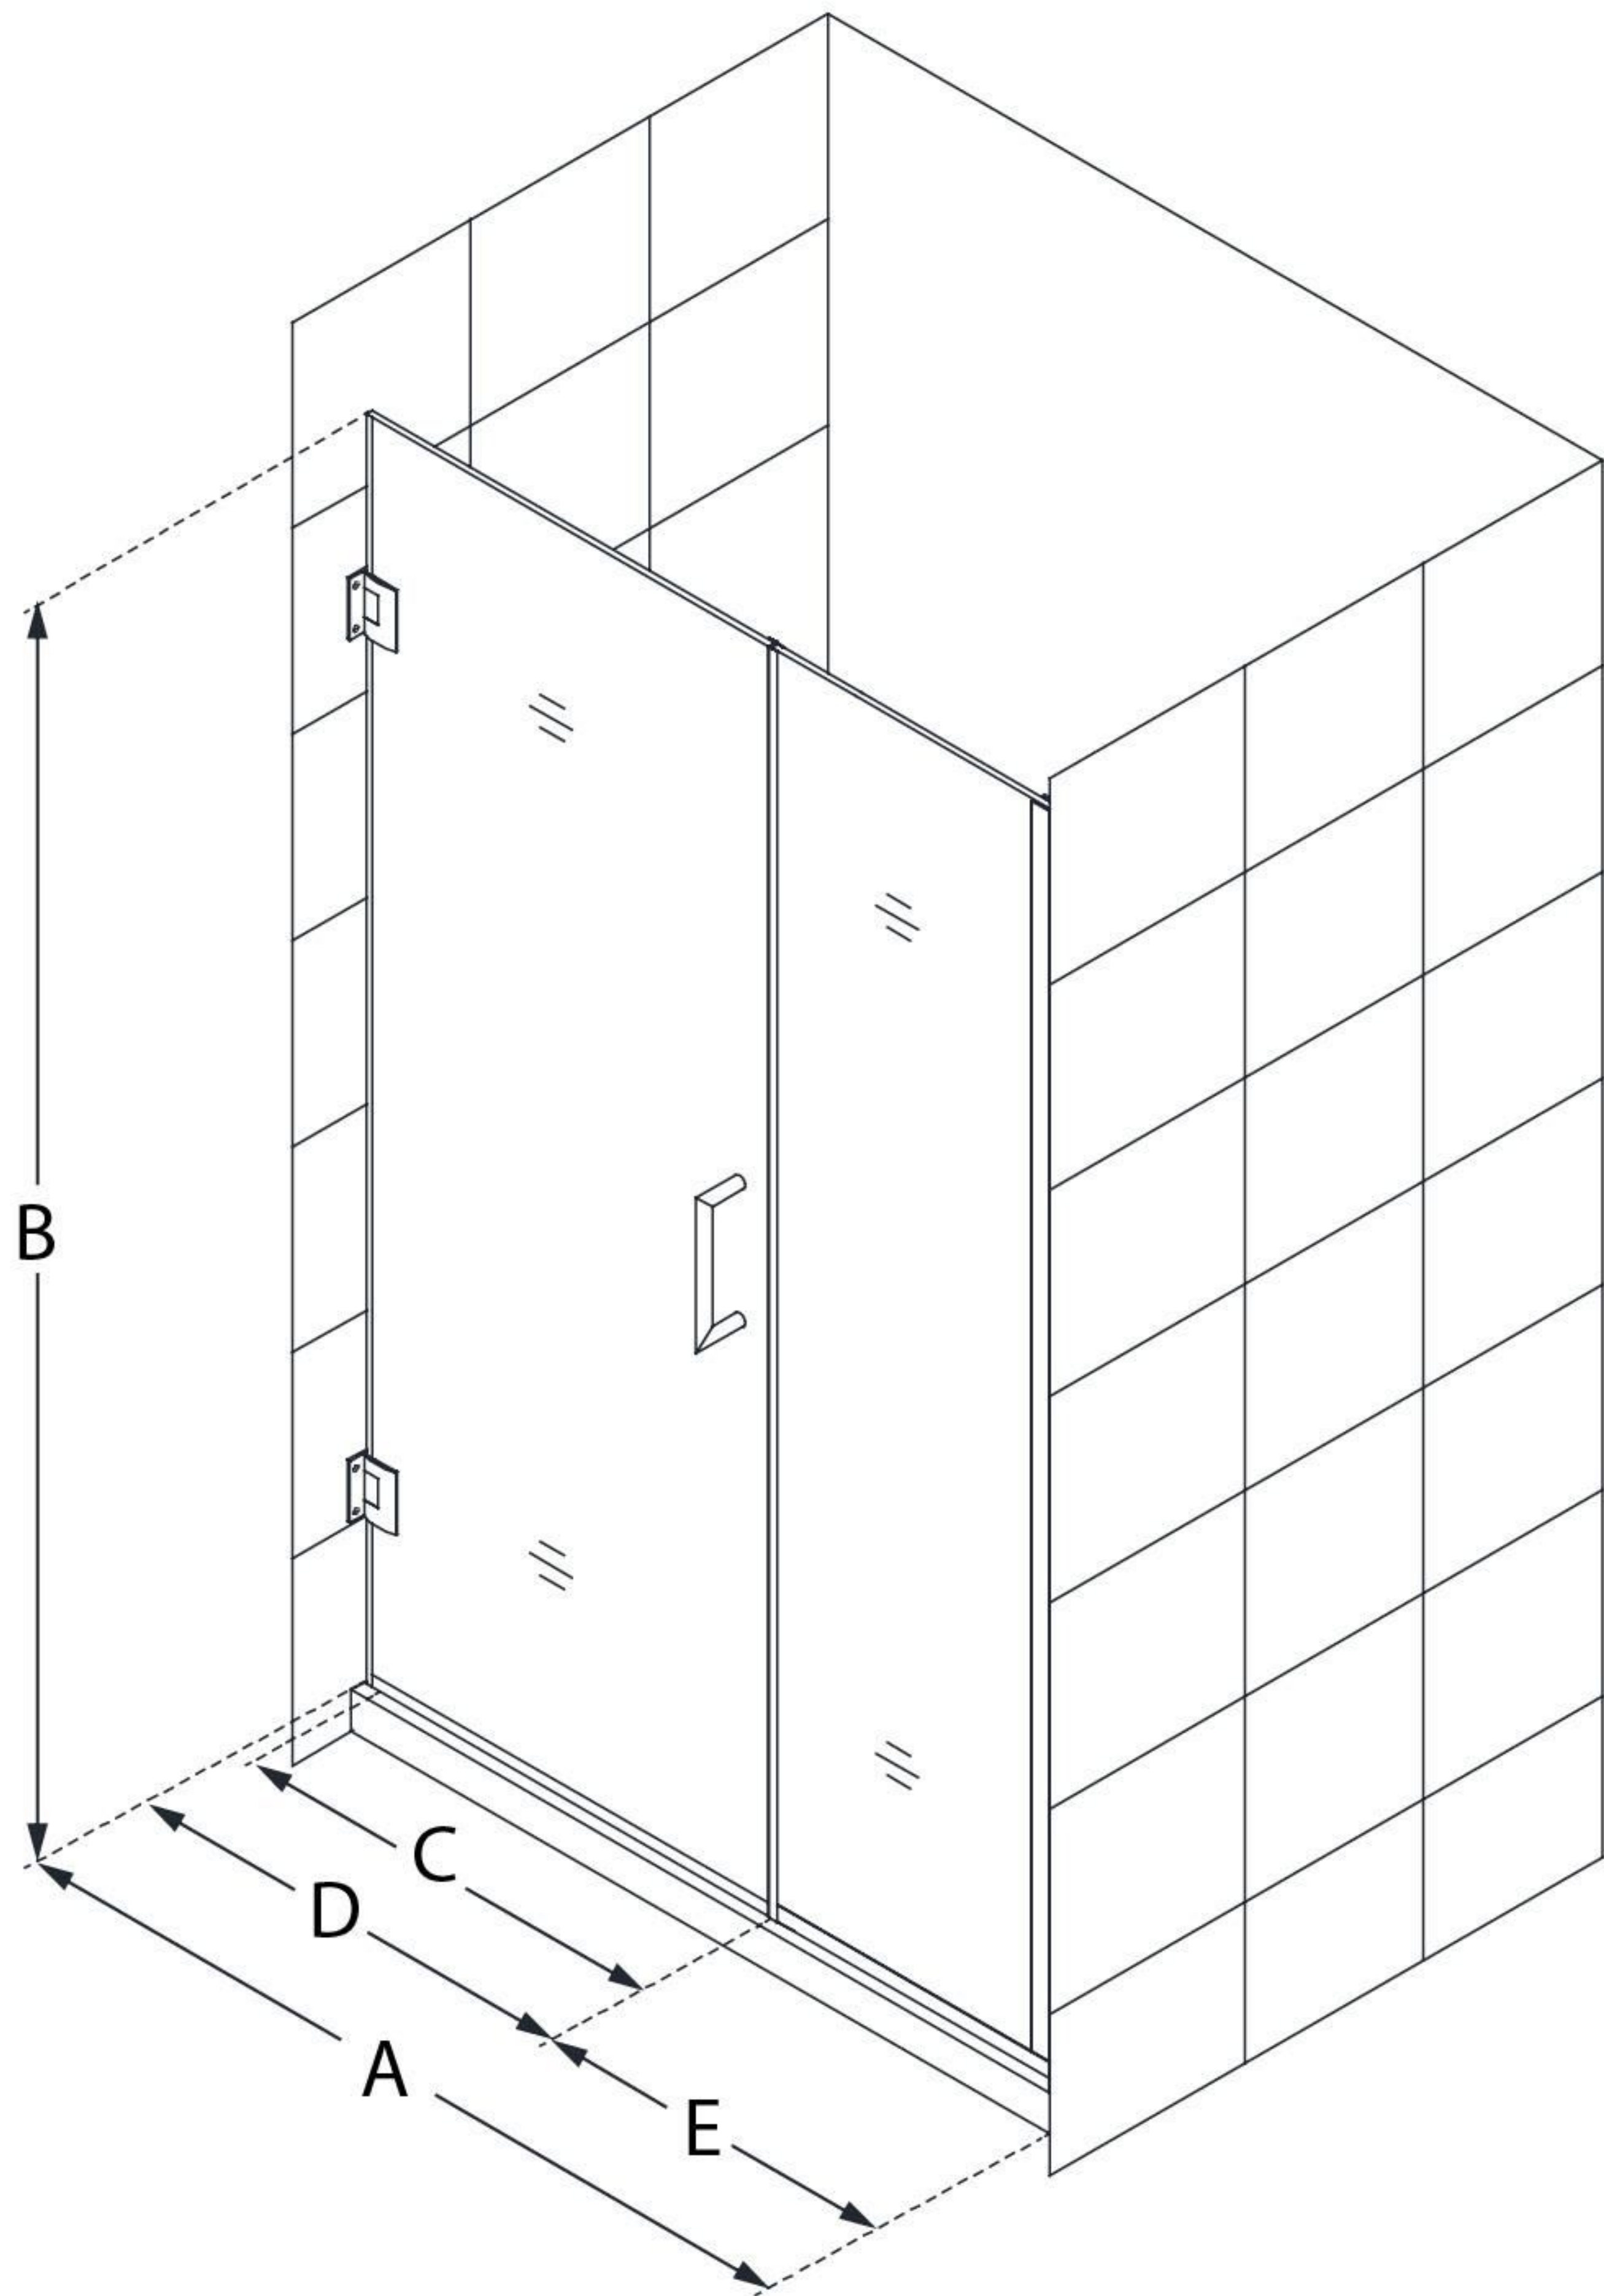

# UNIDOOR PLUS

DreamLine Unidoor Plus 30 1/2 -  
31" W x 72" H Frameless Hinged  
Shower Door, Clear Glass

**SWING DOOR**

## CONFIGURATION DIMENSIONS:

**A: 30 1/2 - 31"**

MODEL WIDTH

**B: 72"**

MODEL HEIGHT

**C: 23"**

ACCESS WIDTH

**D: 24"**

DOOR WIDTH

**E: 6 1/2"**

INLINE PANEL WIDTH

DreamLine reserves the right to update or modify the hardware or materials pictured without prior notice for the purpose of product improvement and customer satisfaction.