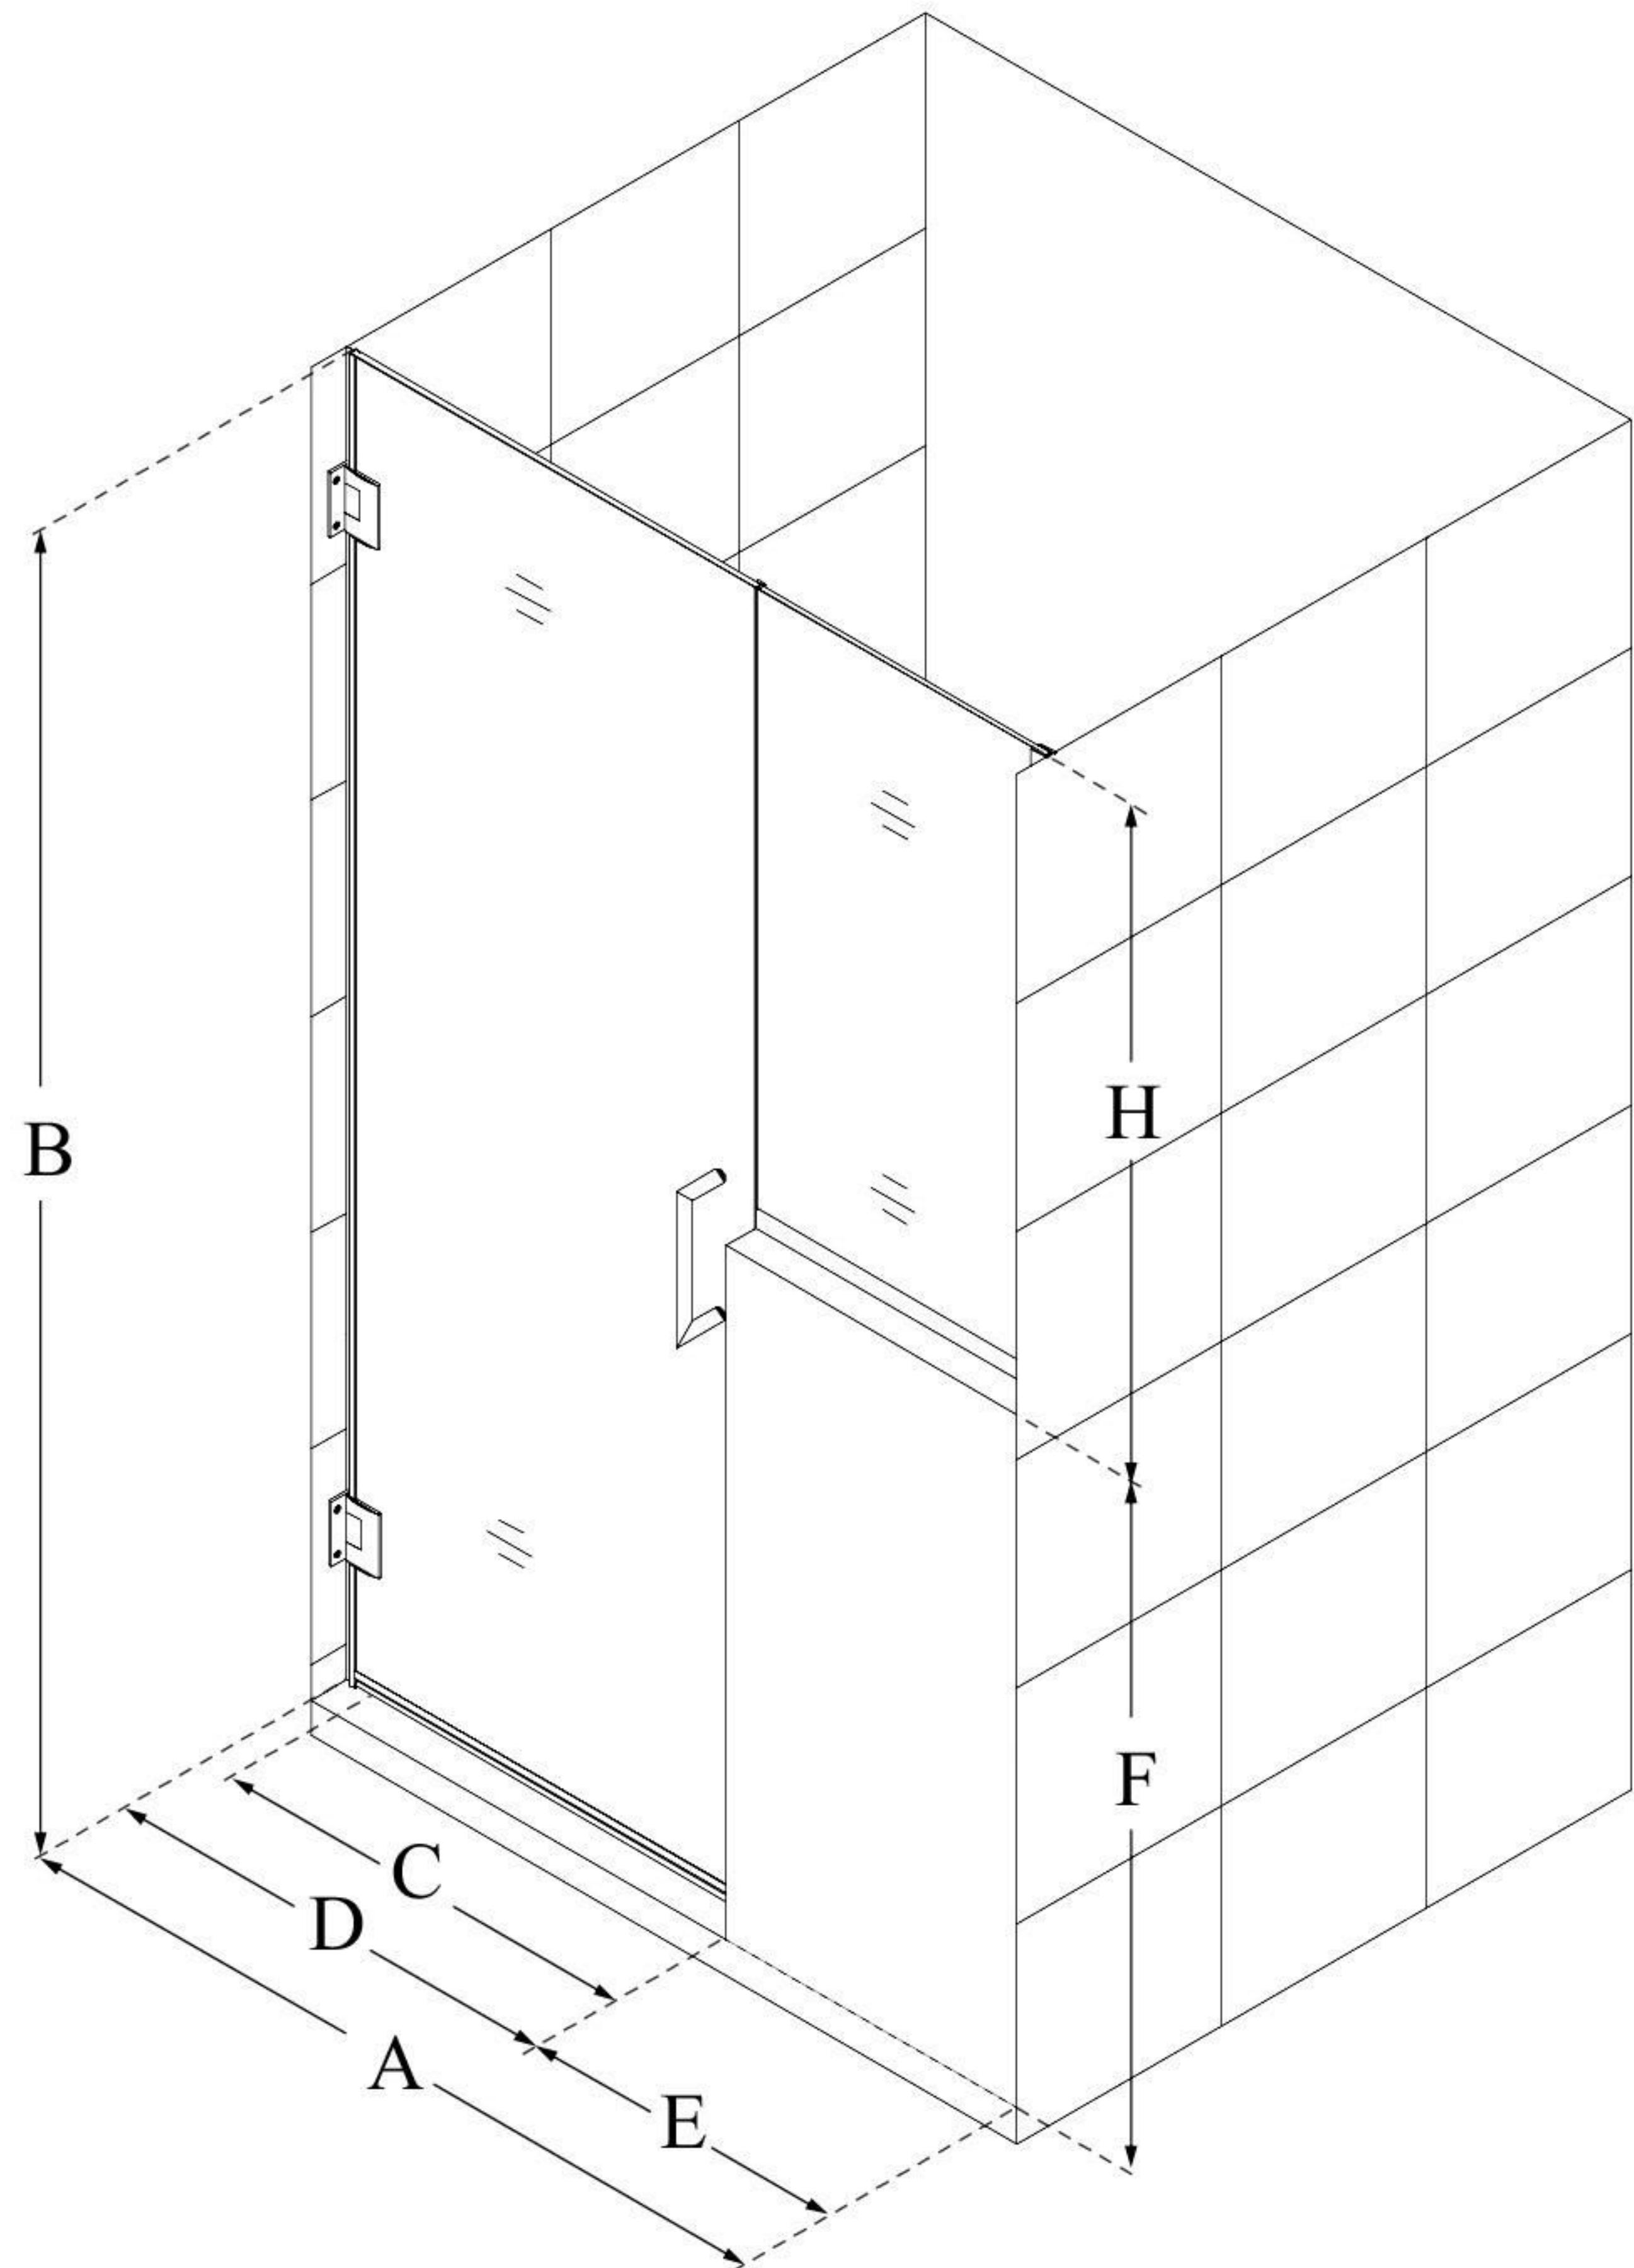

# UNIDOOR PLUS

DreamLine Unidoor Plus 66-66  
1/2" W x 72" H Hinged Shower Door  
with 36" Half Panel, Clear Glass

**SWING DOOR**

## CONFIGURATION DIMENSIONS:

**A: 66 - 66 1/2"**

MODEL WIDTH

**B: 72"**

MODEL HEIGHT

**C: 29"**

ACCESS WIDTH

**D: 30"**

DOOR WIDTH

**E: 36"**

INLINE BUTTRESS PANEL WIDTH

**F: 36"**

BUTTRESS WALL HEIGHT

**H: 36"**

BUTTRESS GLASS HEIGHT

DreamLine reserves the right to update or modify the hardware or materials pictured without prior notice for the purpose of product improvement and customer satisfaction.