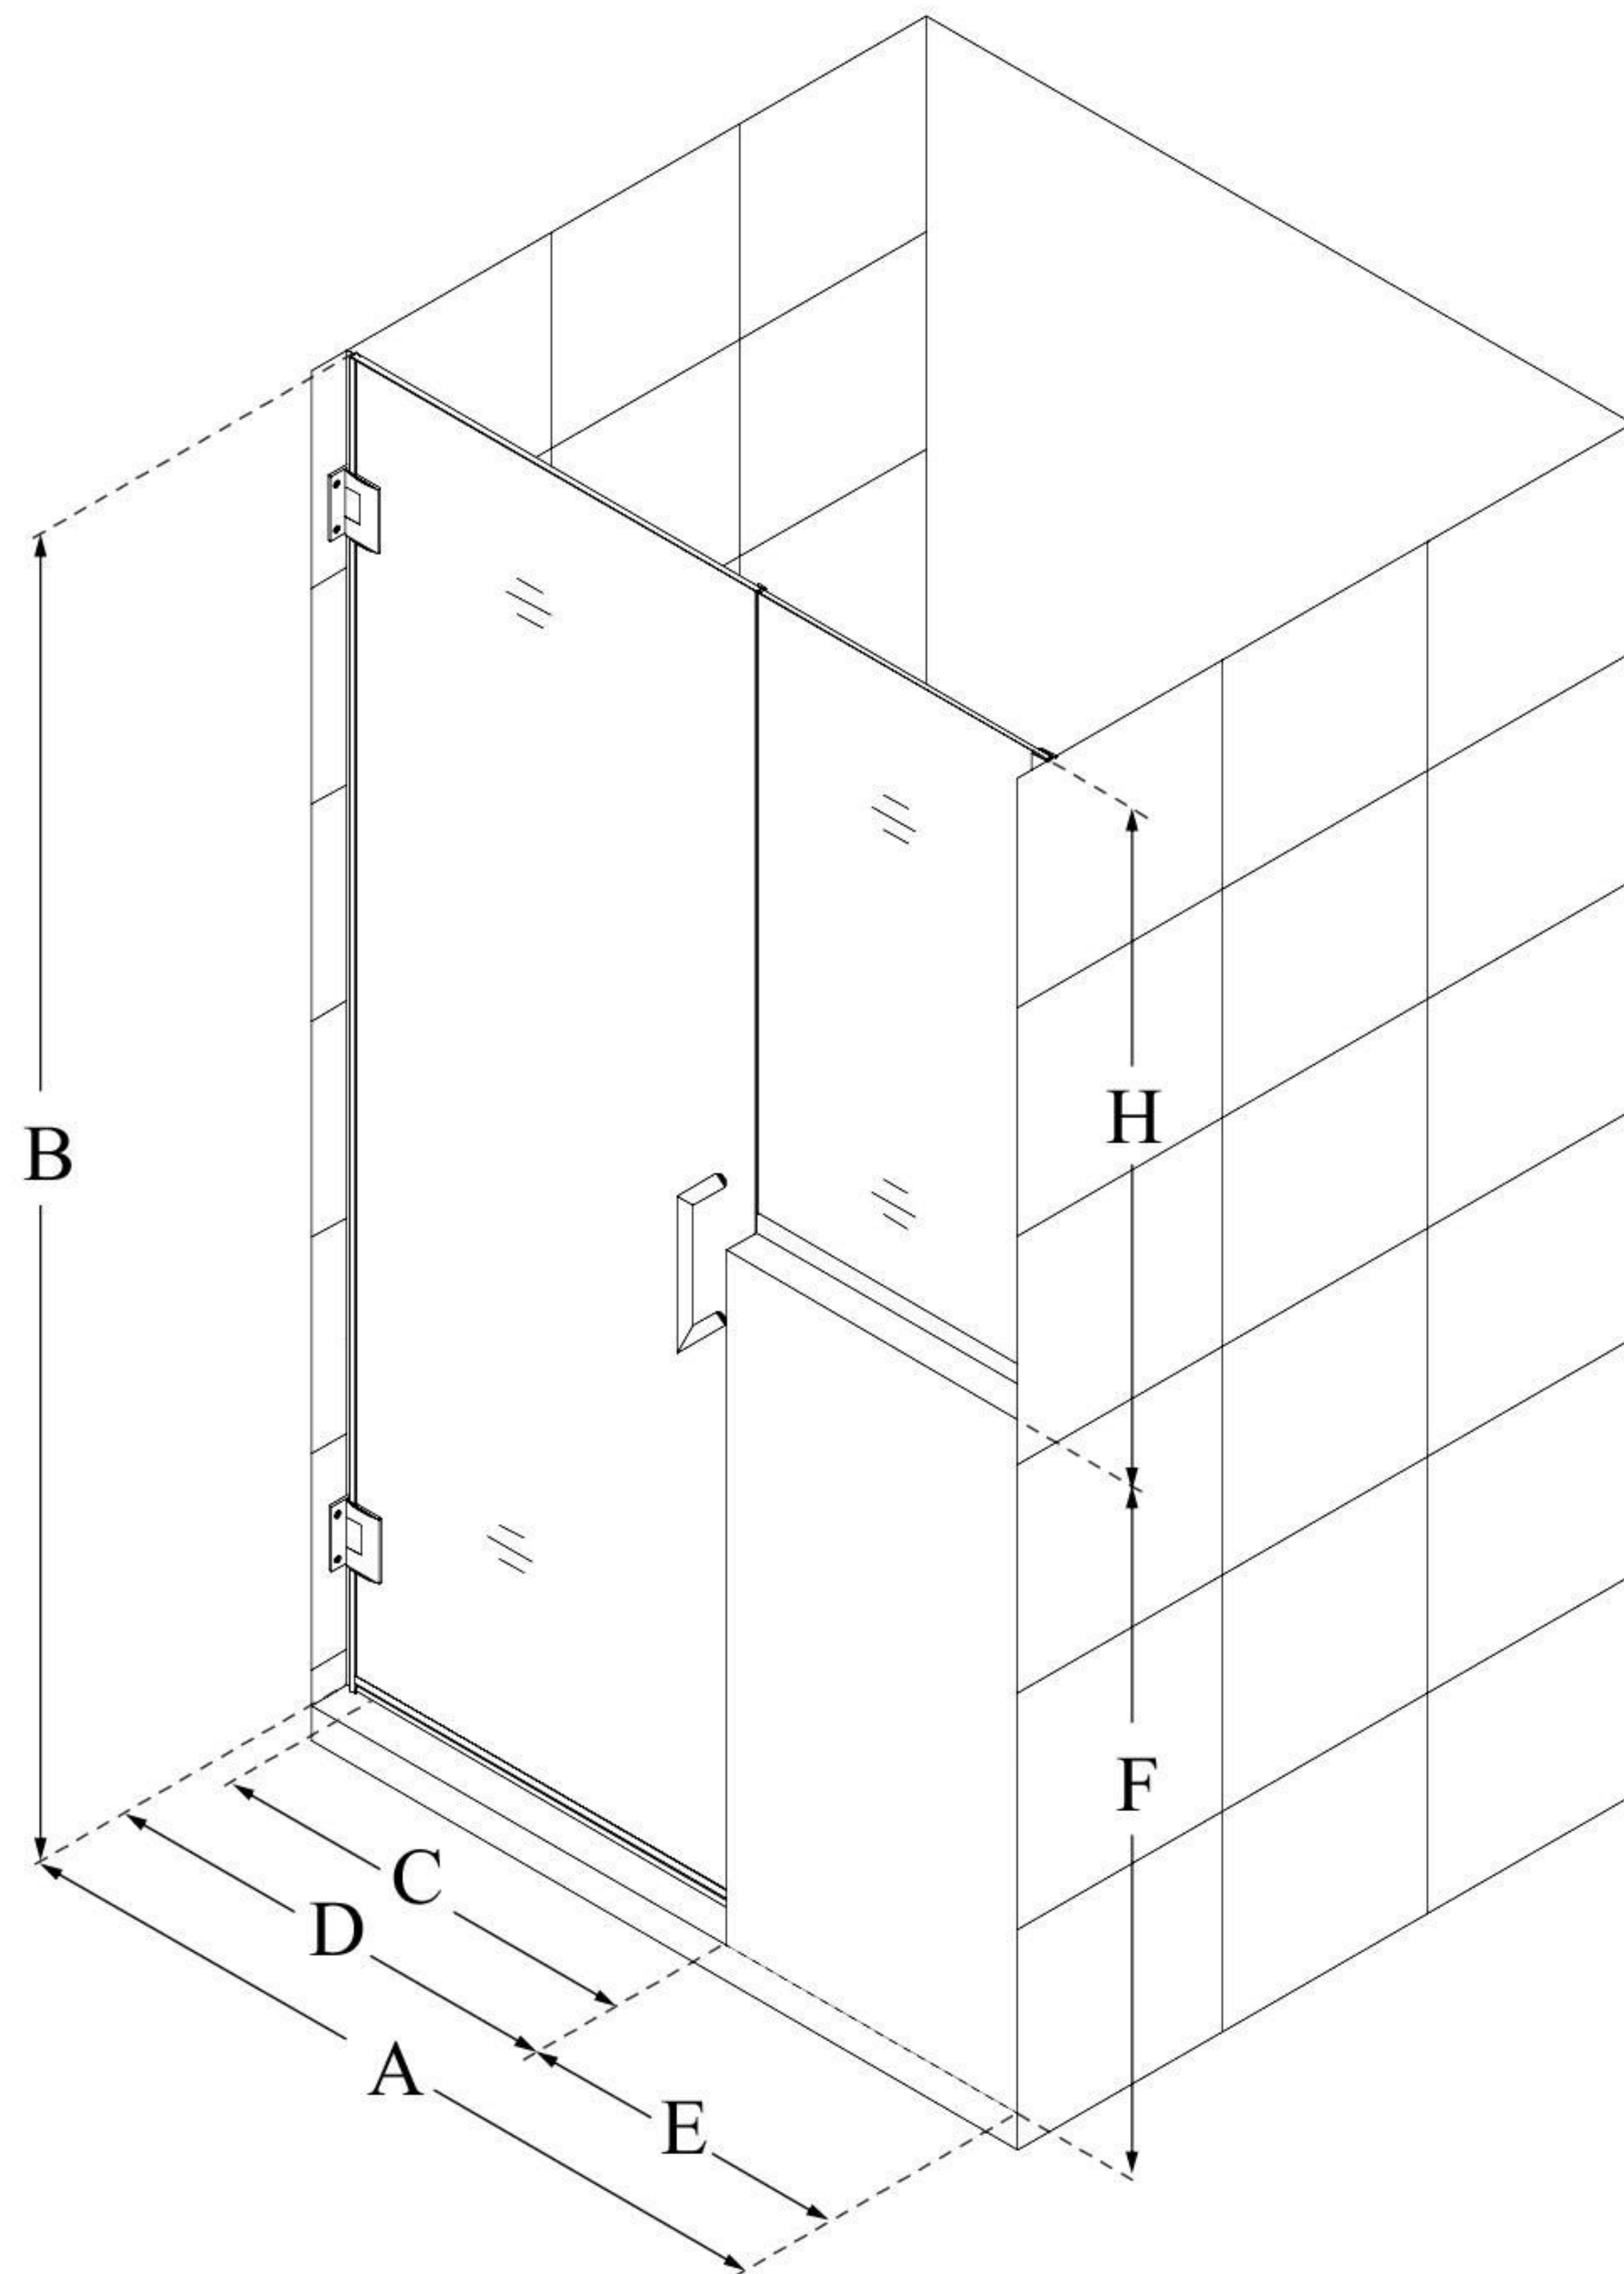

SHDR-24303634

UNIDOOR PLUS

DreamLine Unidoor Plus 66-66
1/2" W x 72" H Hinged Shower Door
with 34" Half Panel, Clear Glass

SWING DOOR

CONFIGURATION DIMENSIONS:

A: 66 - 66 1/2"

MODEL WIDTH

B: 72"

MODEL HEIGHT

C: 29"

ACCESS WIDTH

D: 30"

DOOR WIDTH

E: 36"

INLINE BUTTRESS PANEL WIDTH

F: 38"

BUTTRESS WALL HEIGHT

H: 34"

BUTTRESS GLASS HEIGHT

DreamLine reserves the right to update or modify the hardware or materials pictured without prior notice for the purpose of product improvement and customer satisfaction.