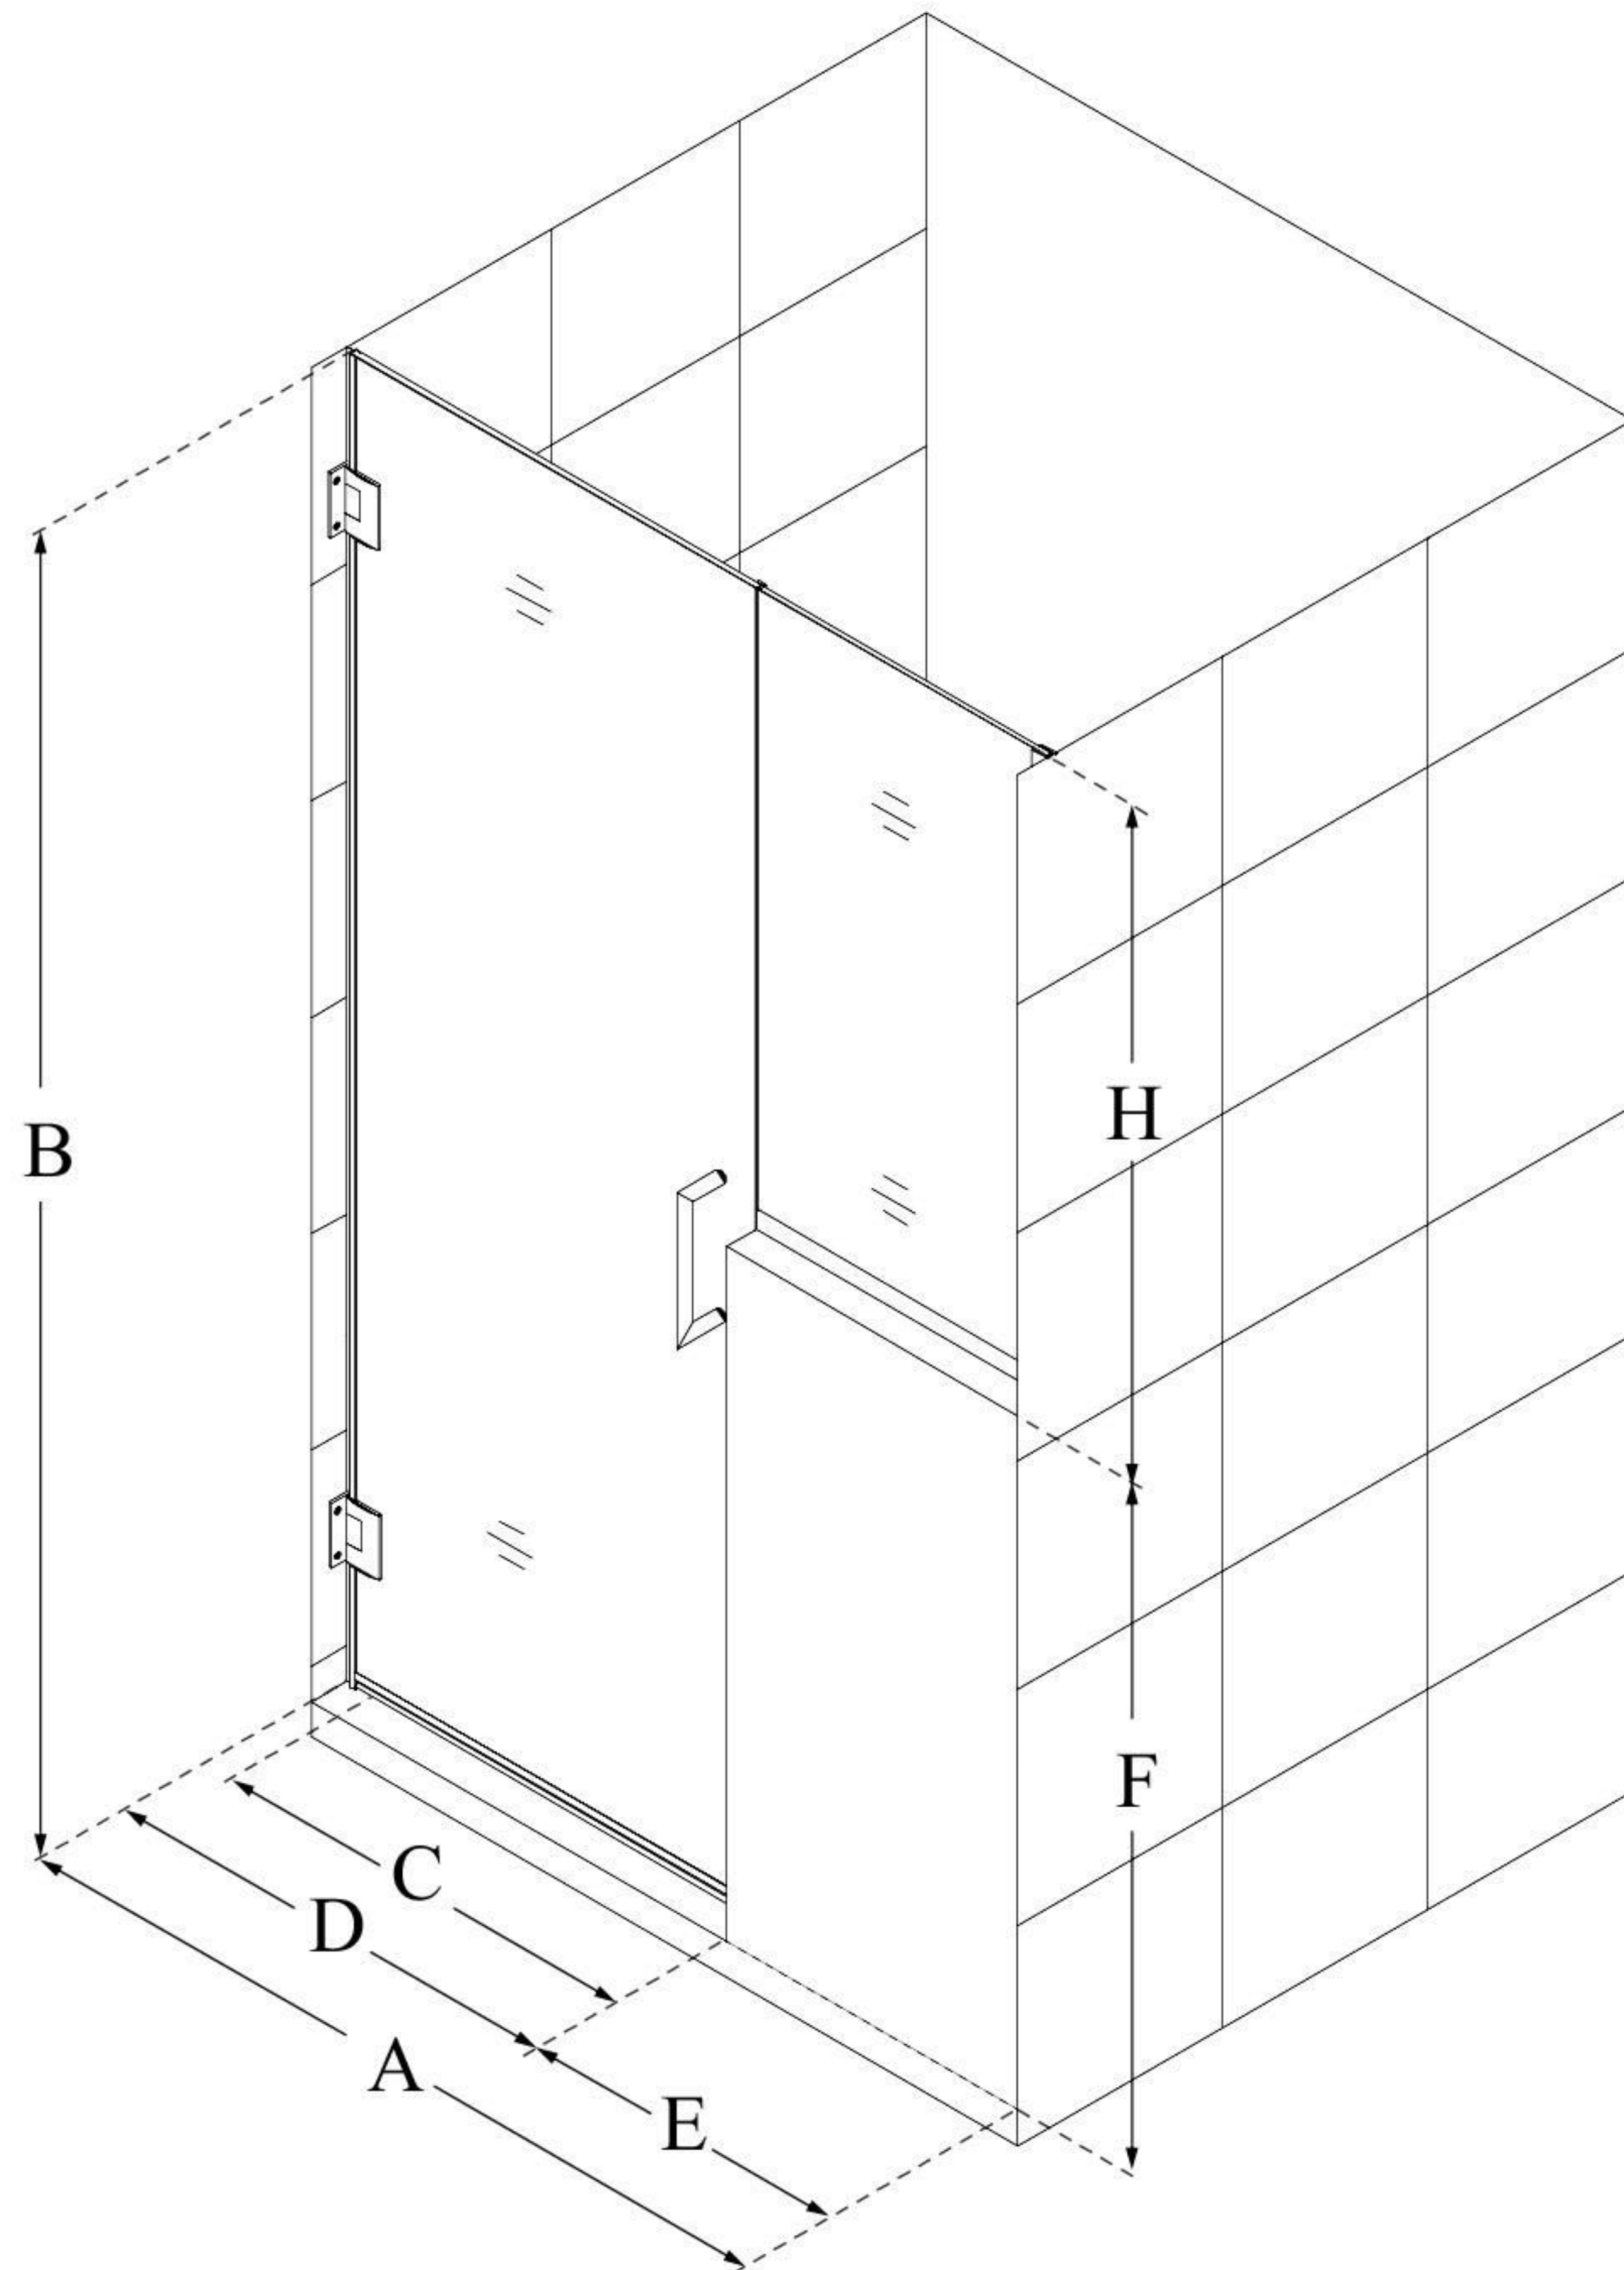

SHDR-24303036

UNIDOOR PLUS

DreamLine Unidoor Plus 60-60
1/2" W x 72" H Hinged Shower Door
with 36" Half Panel, Clear Glass

SWING DOOR

CONFIGURATION DIMENSIONS:

A: 60 - 60 1/2"

MODEL WIDTH

B: 72"

MODEL HEIGHT

C: 29"

ACCESS WIDTH

D: 30"

DOOR WIDTH

E: 30"

INLINE BUTTRESS PANEL WIDTH

F: 36"

BUTTRESS WALL HEIGHT

H: 36"

BUTTRESS GLASS HEIGHT

DreamLine reserves the right to update or modify the hardware or materials pictured without prior notice for the purpose of product improvement and customer satisfaction.