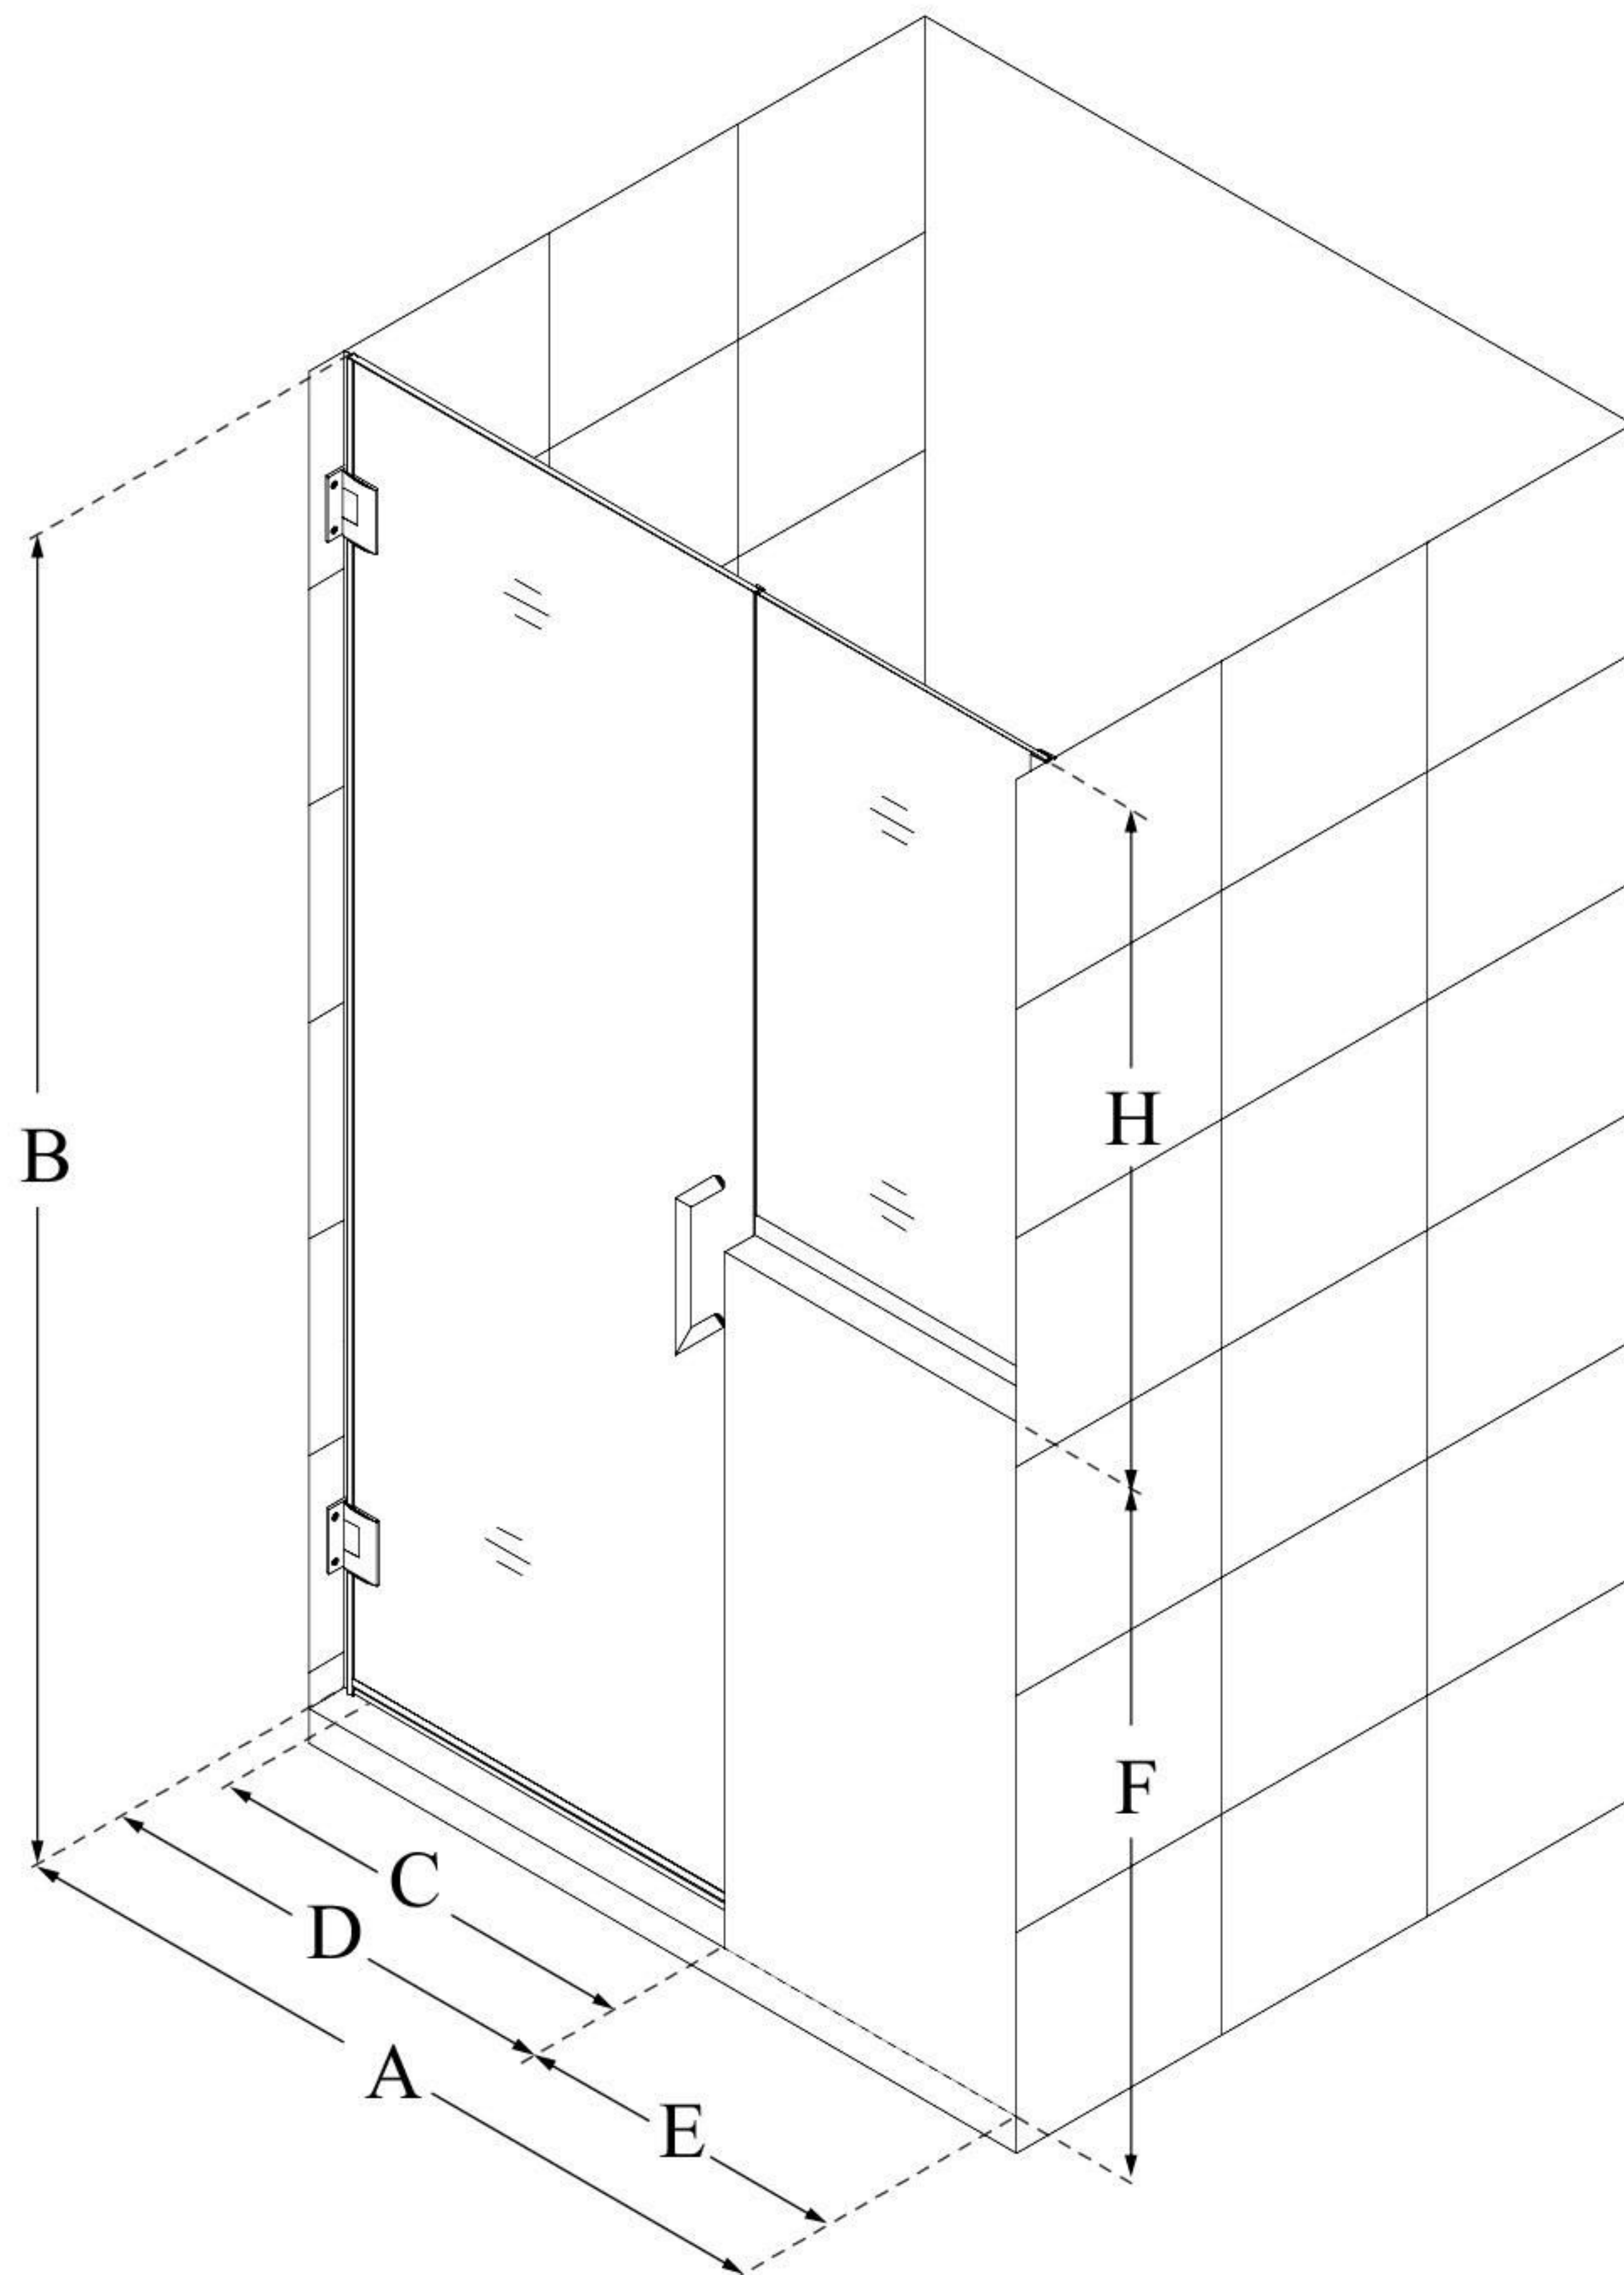

# UNIDOOR PLUS

DreamLine Unidoor Plus 65-65  
1/2" W x 72" H Hinged Shower Door  
with 36" Half Panel, Clear Glass

**SWING DOOR**

## CONFIGURATION DIMENSIONS:

**A: 65 - 65 1/2"**

MODEL WIDTH

**B: 72"**

MODEL HEIGHT

**C: 28"**

ACCESS WIDTH

**D: 29"**

DOOR WIDTH

**E: 36"**

INLINE BUTTRESS PANEL WIDTH

**F: 36"**

BUTTRESS WALL HEIGHT

**H: 36"**

BUTTRESS GLASS HEIGHT

DreamLine reserves the right to update or modify the hardware or materials pictured without prior notice for the purpose of product improvement and customer satisfaction.