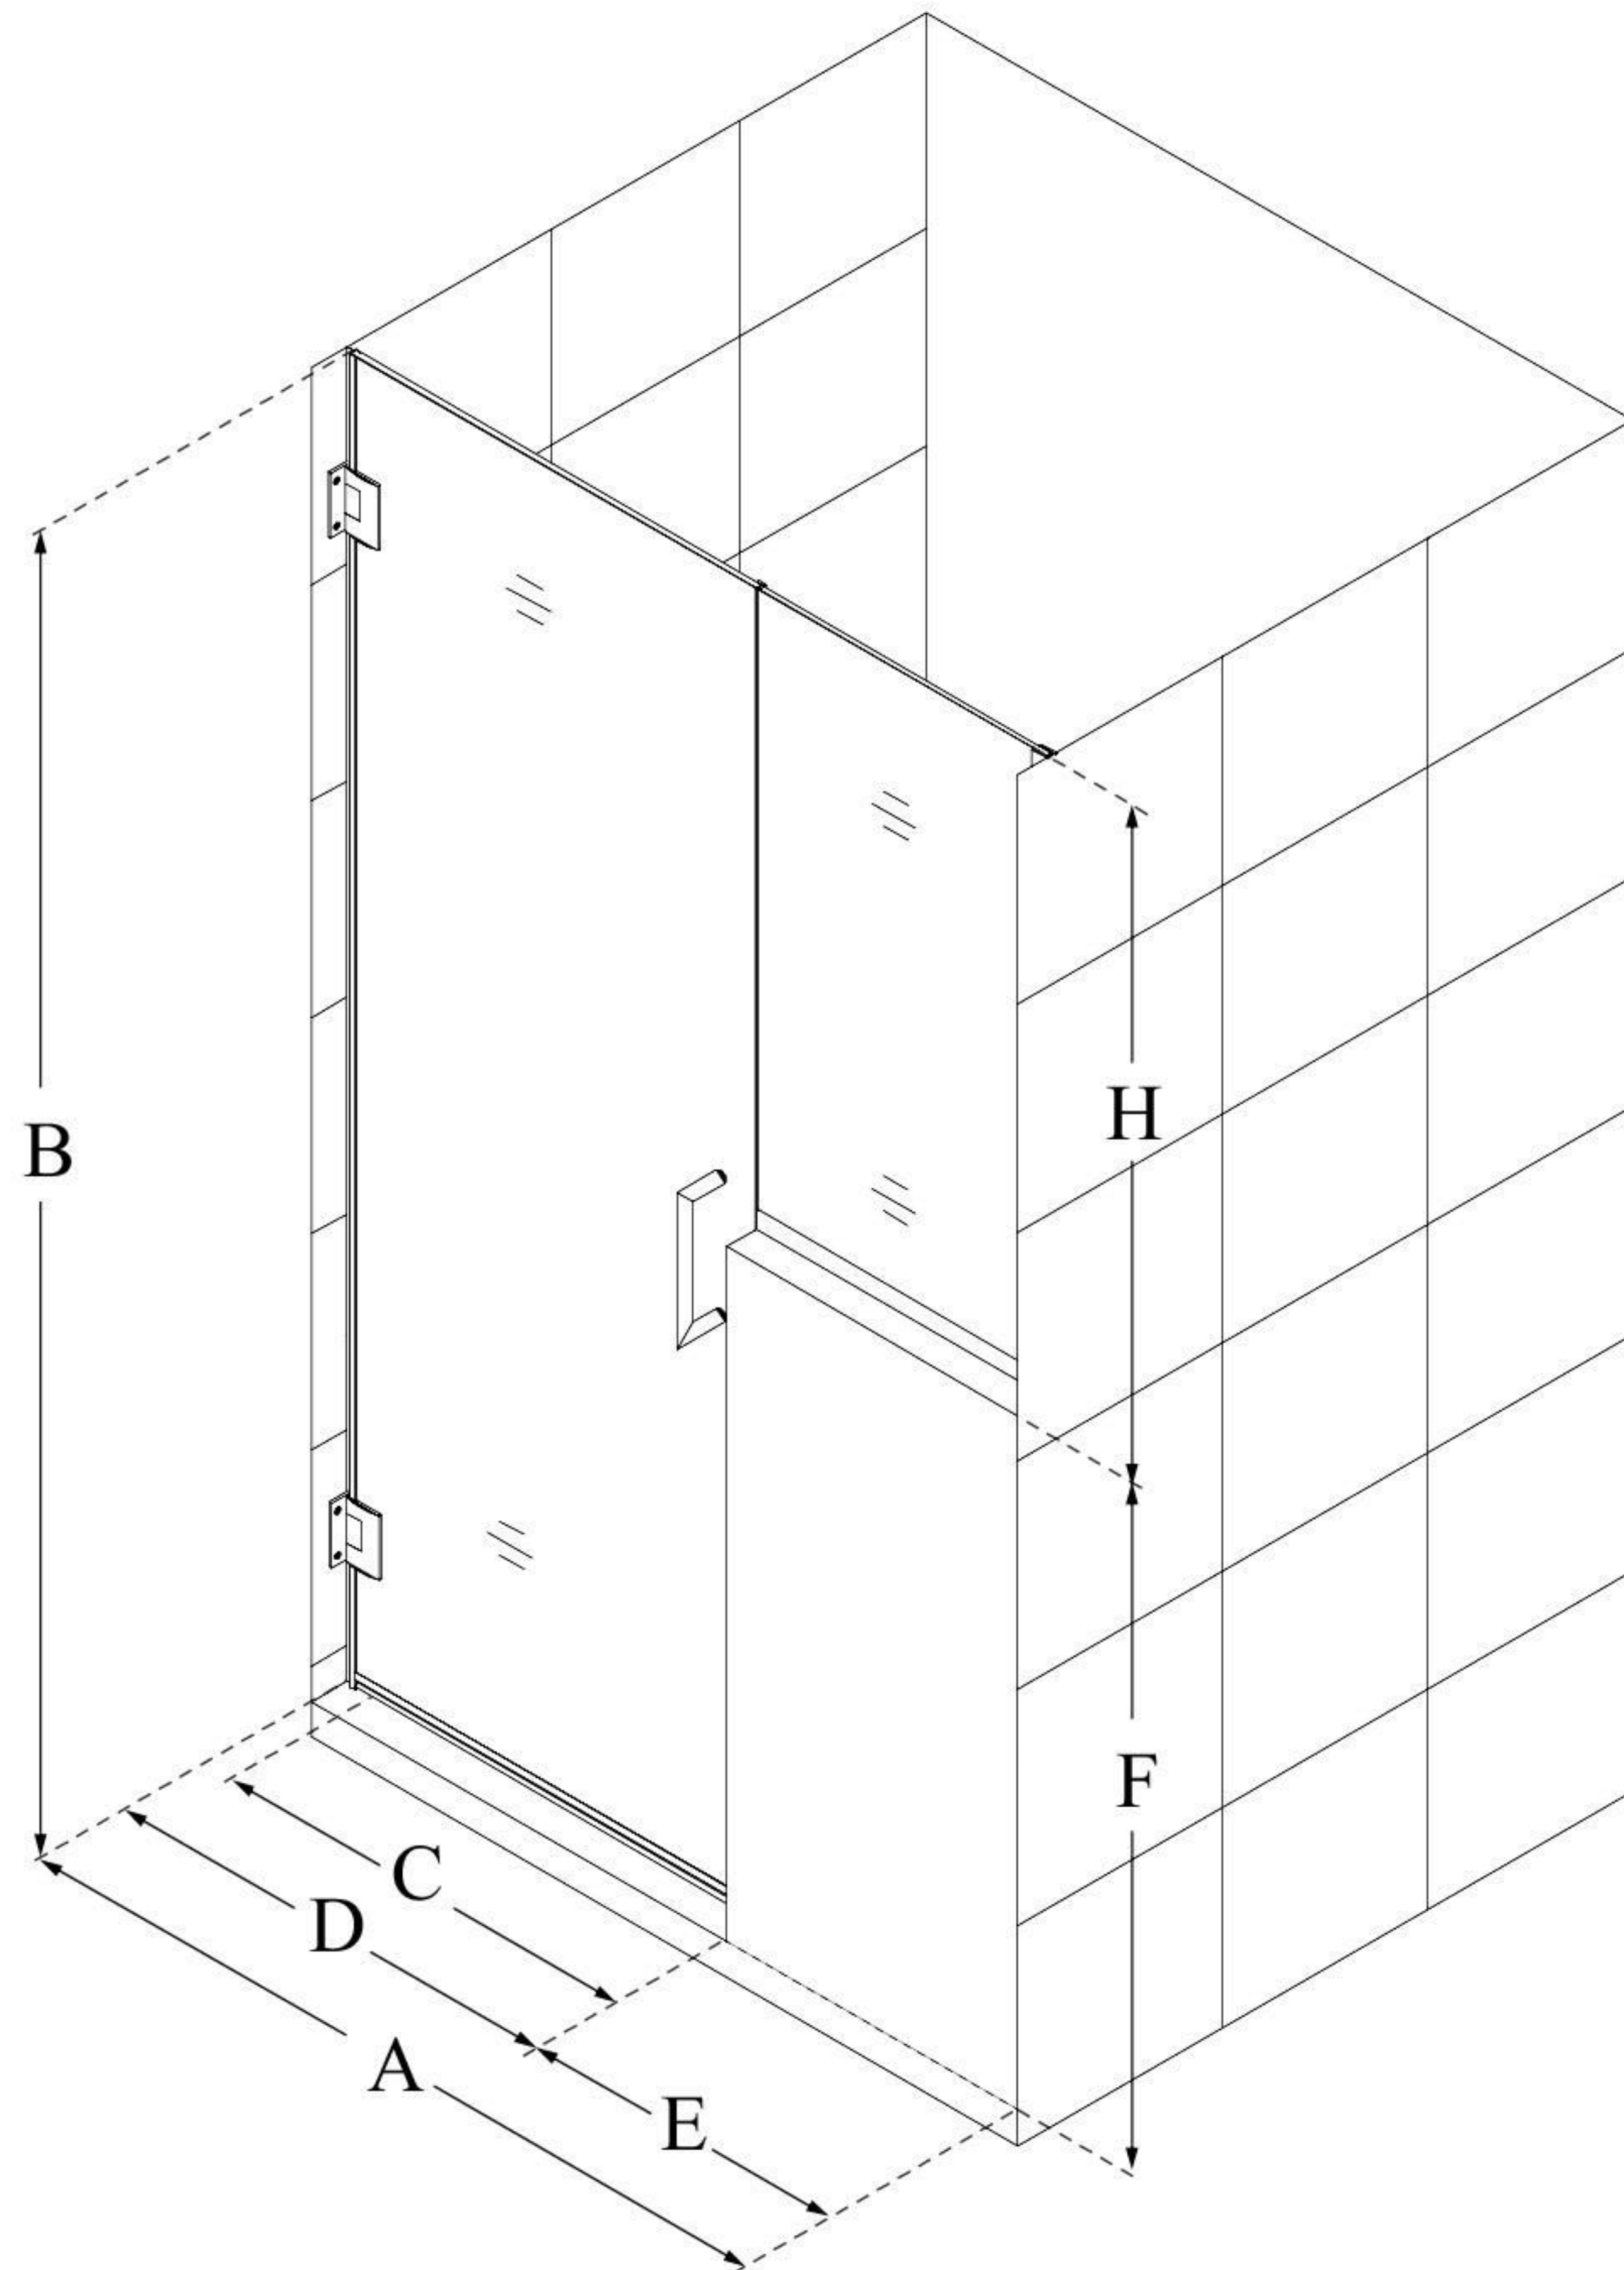

# UNIDOOR PLUS

DreamLine Unidoor Plus 65-65  
1/2" W x 72" H Hinged Shower Door  
with 34" Half Panel, Clear Glass

**SWING DOOR**

## CONFIGURATION DIMENSIONS:

**A: 65 - 65 1/2"**

MODEL WIDTH

**B: 72"**

MODEL HEIGHT

**C: 28"**

ACCESS WIDTH

**D: 29"**

DOOR WIDTH

**E: 36"**

INLINE BUTTRESS PANEL WIDTH

**F: 38"**

BUTTRESS WALL HEIGHT

**H: 34"**

BUTTRESS GLASS HEIGHT

DreamLine reserves the right to update or modify the hardware or materials pictured without prior notice for the purpose of product improvement and customer satisfaction.