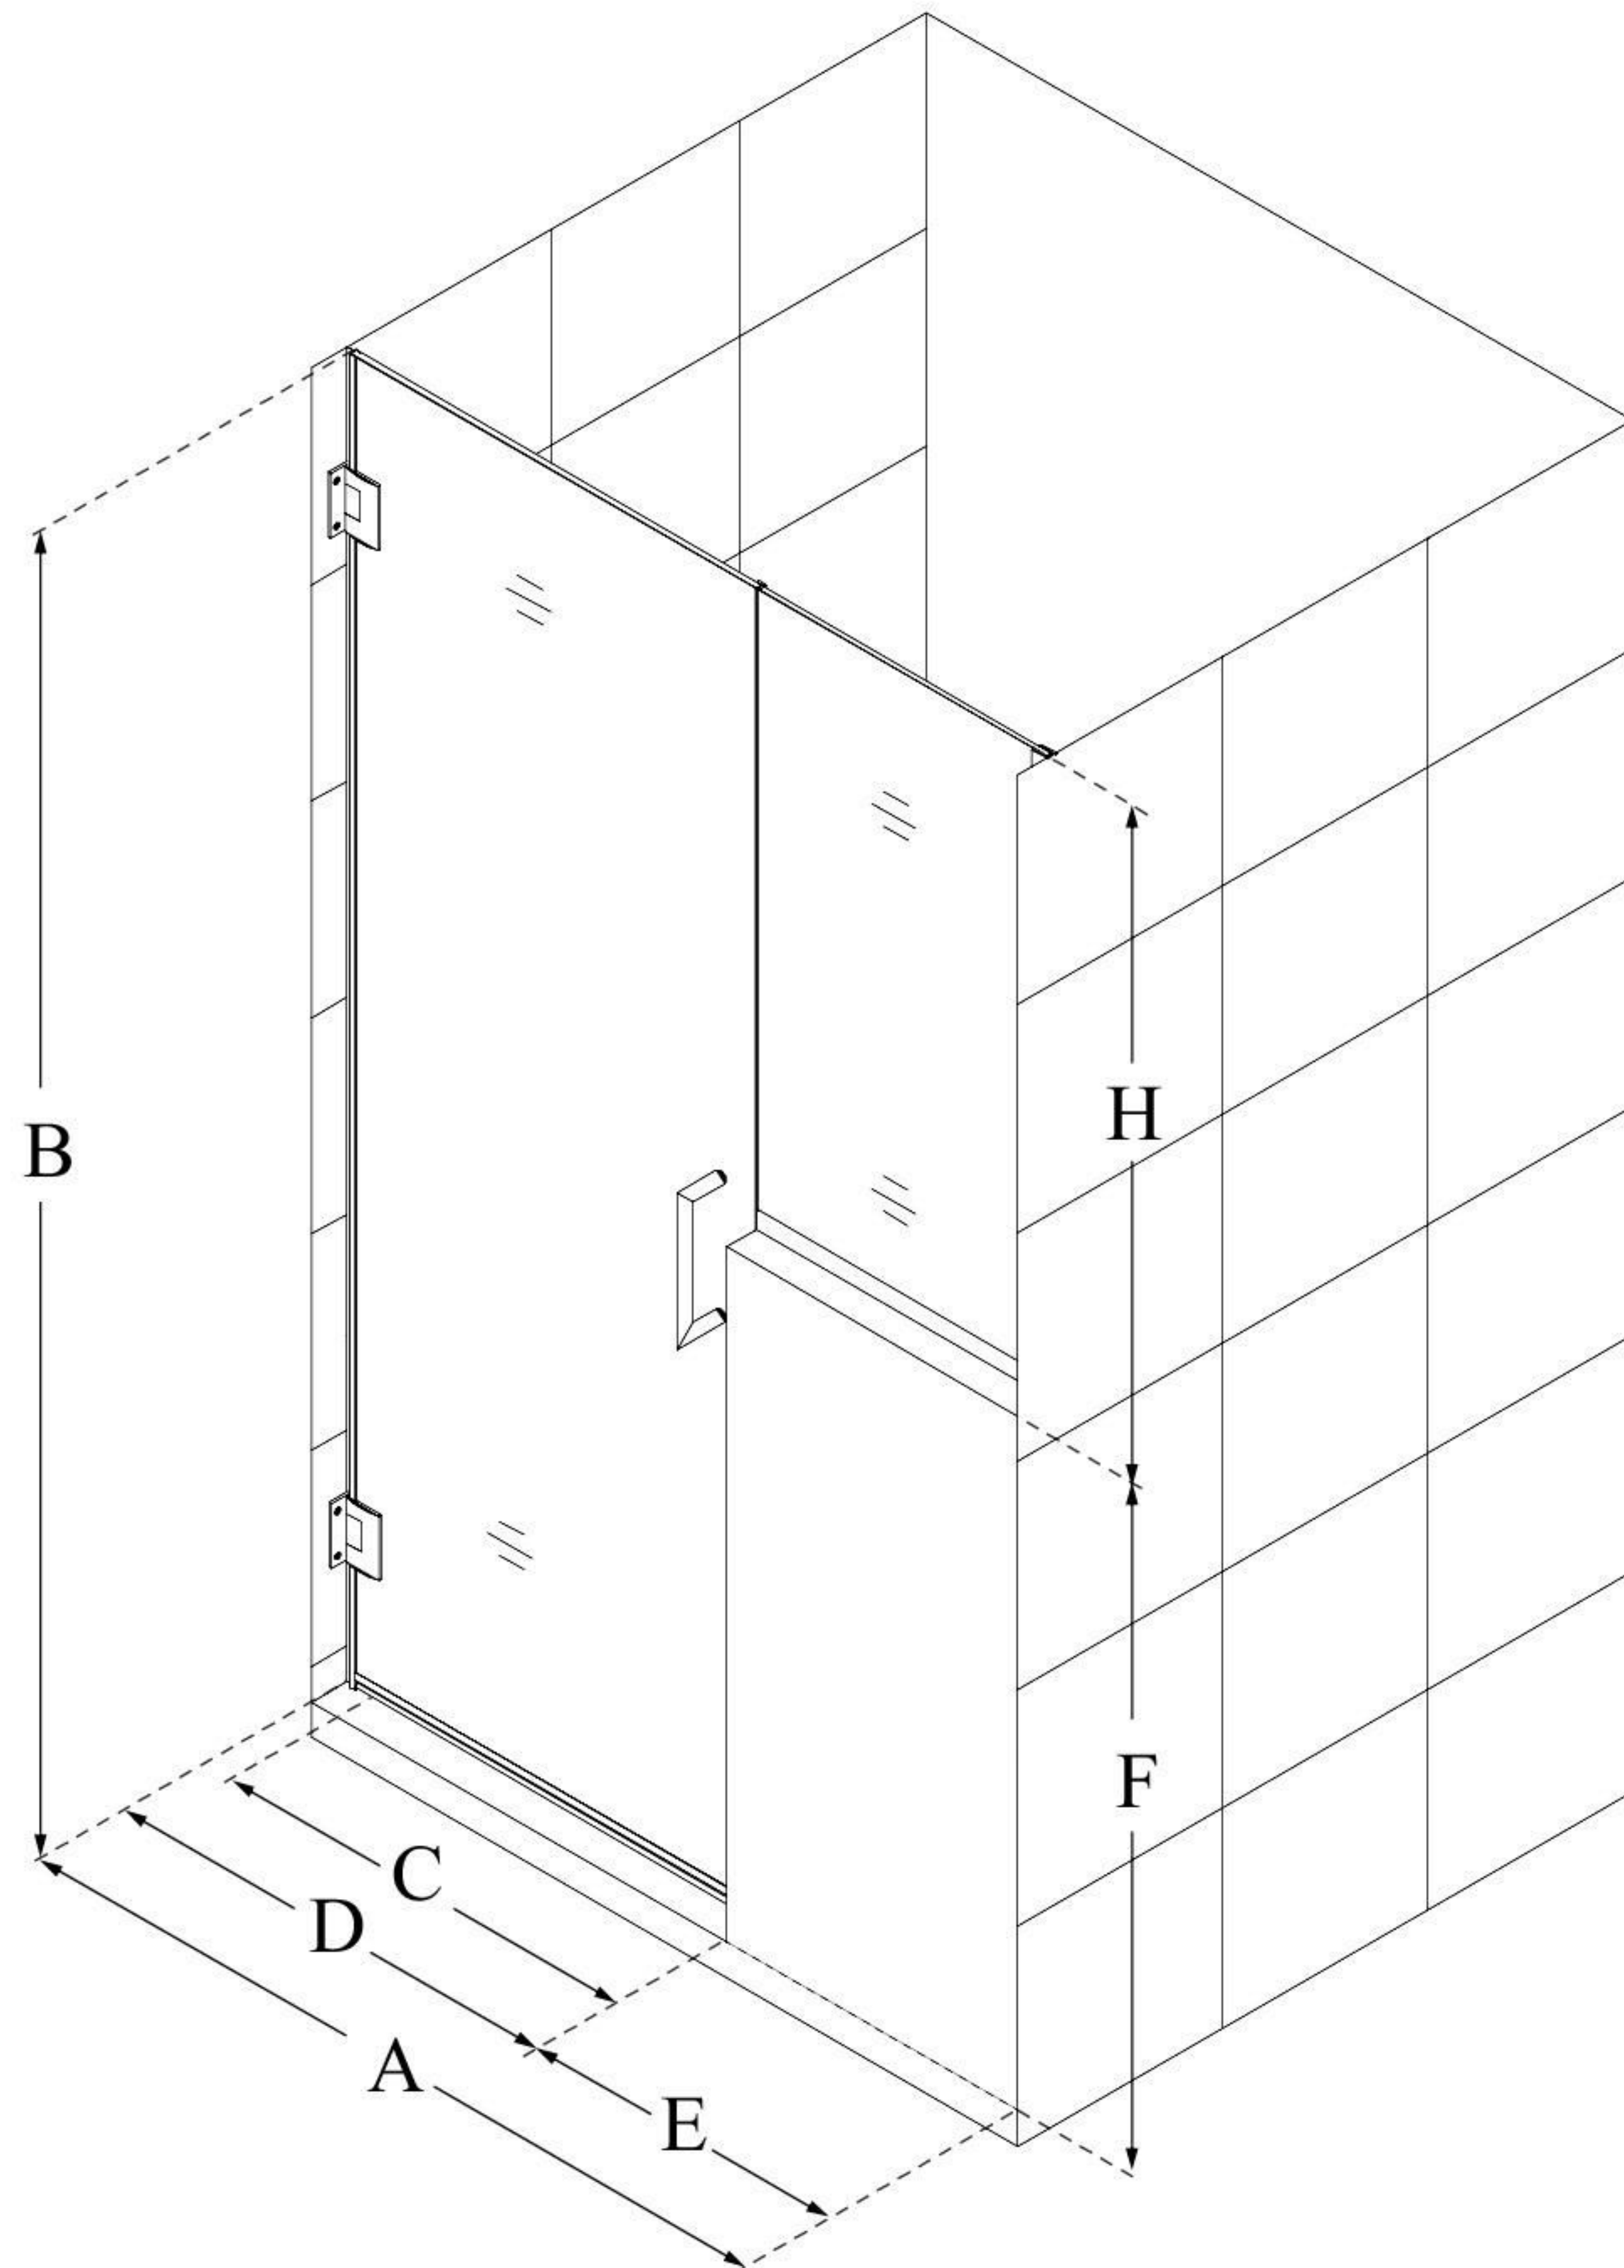

SHDR-24293036

UNIDOOR PLUS

DreamLine Unidoor Plus 59-59 1/2" W x 72" H Hinged Shower Door with 36" Half Panel, Clear Glass

SWING DOOR

CONFIGURATION DIMENSIONS:

A: 59 - 59 1/2"

MODEL WIDTH

B: 72"

MODEL HEIGHT

C: 28"

ACCESS WIDTH

D: 29"

DOOR WIDTH

E: 30"

INLINE BUTTRESS PANEL WIDTH

F: 36"

BUTTRESS WALL HEIGHT

H: 36"

BUTTRESS GLASS HEIGHT

DreamLine reserves the right to update or modify the hardware or materials pictured without prior notice for the purpose of product improvement and customer satisfaction.