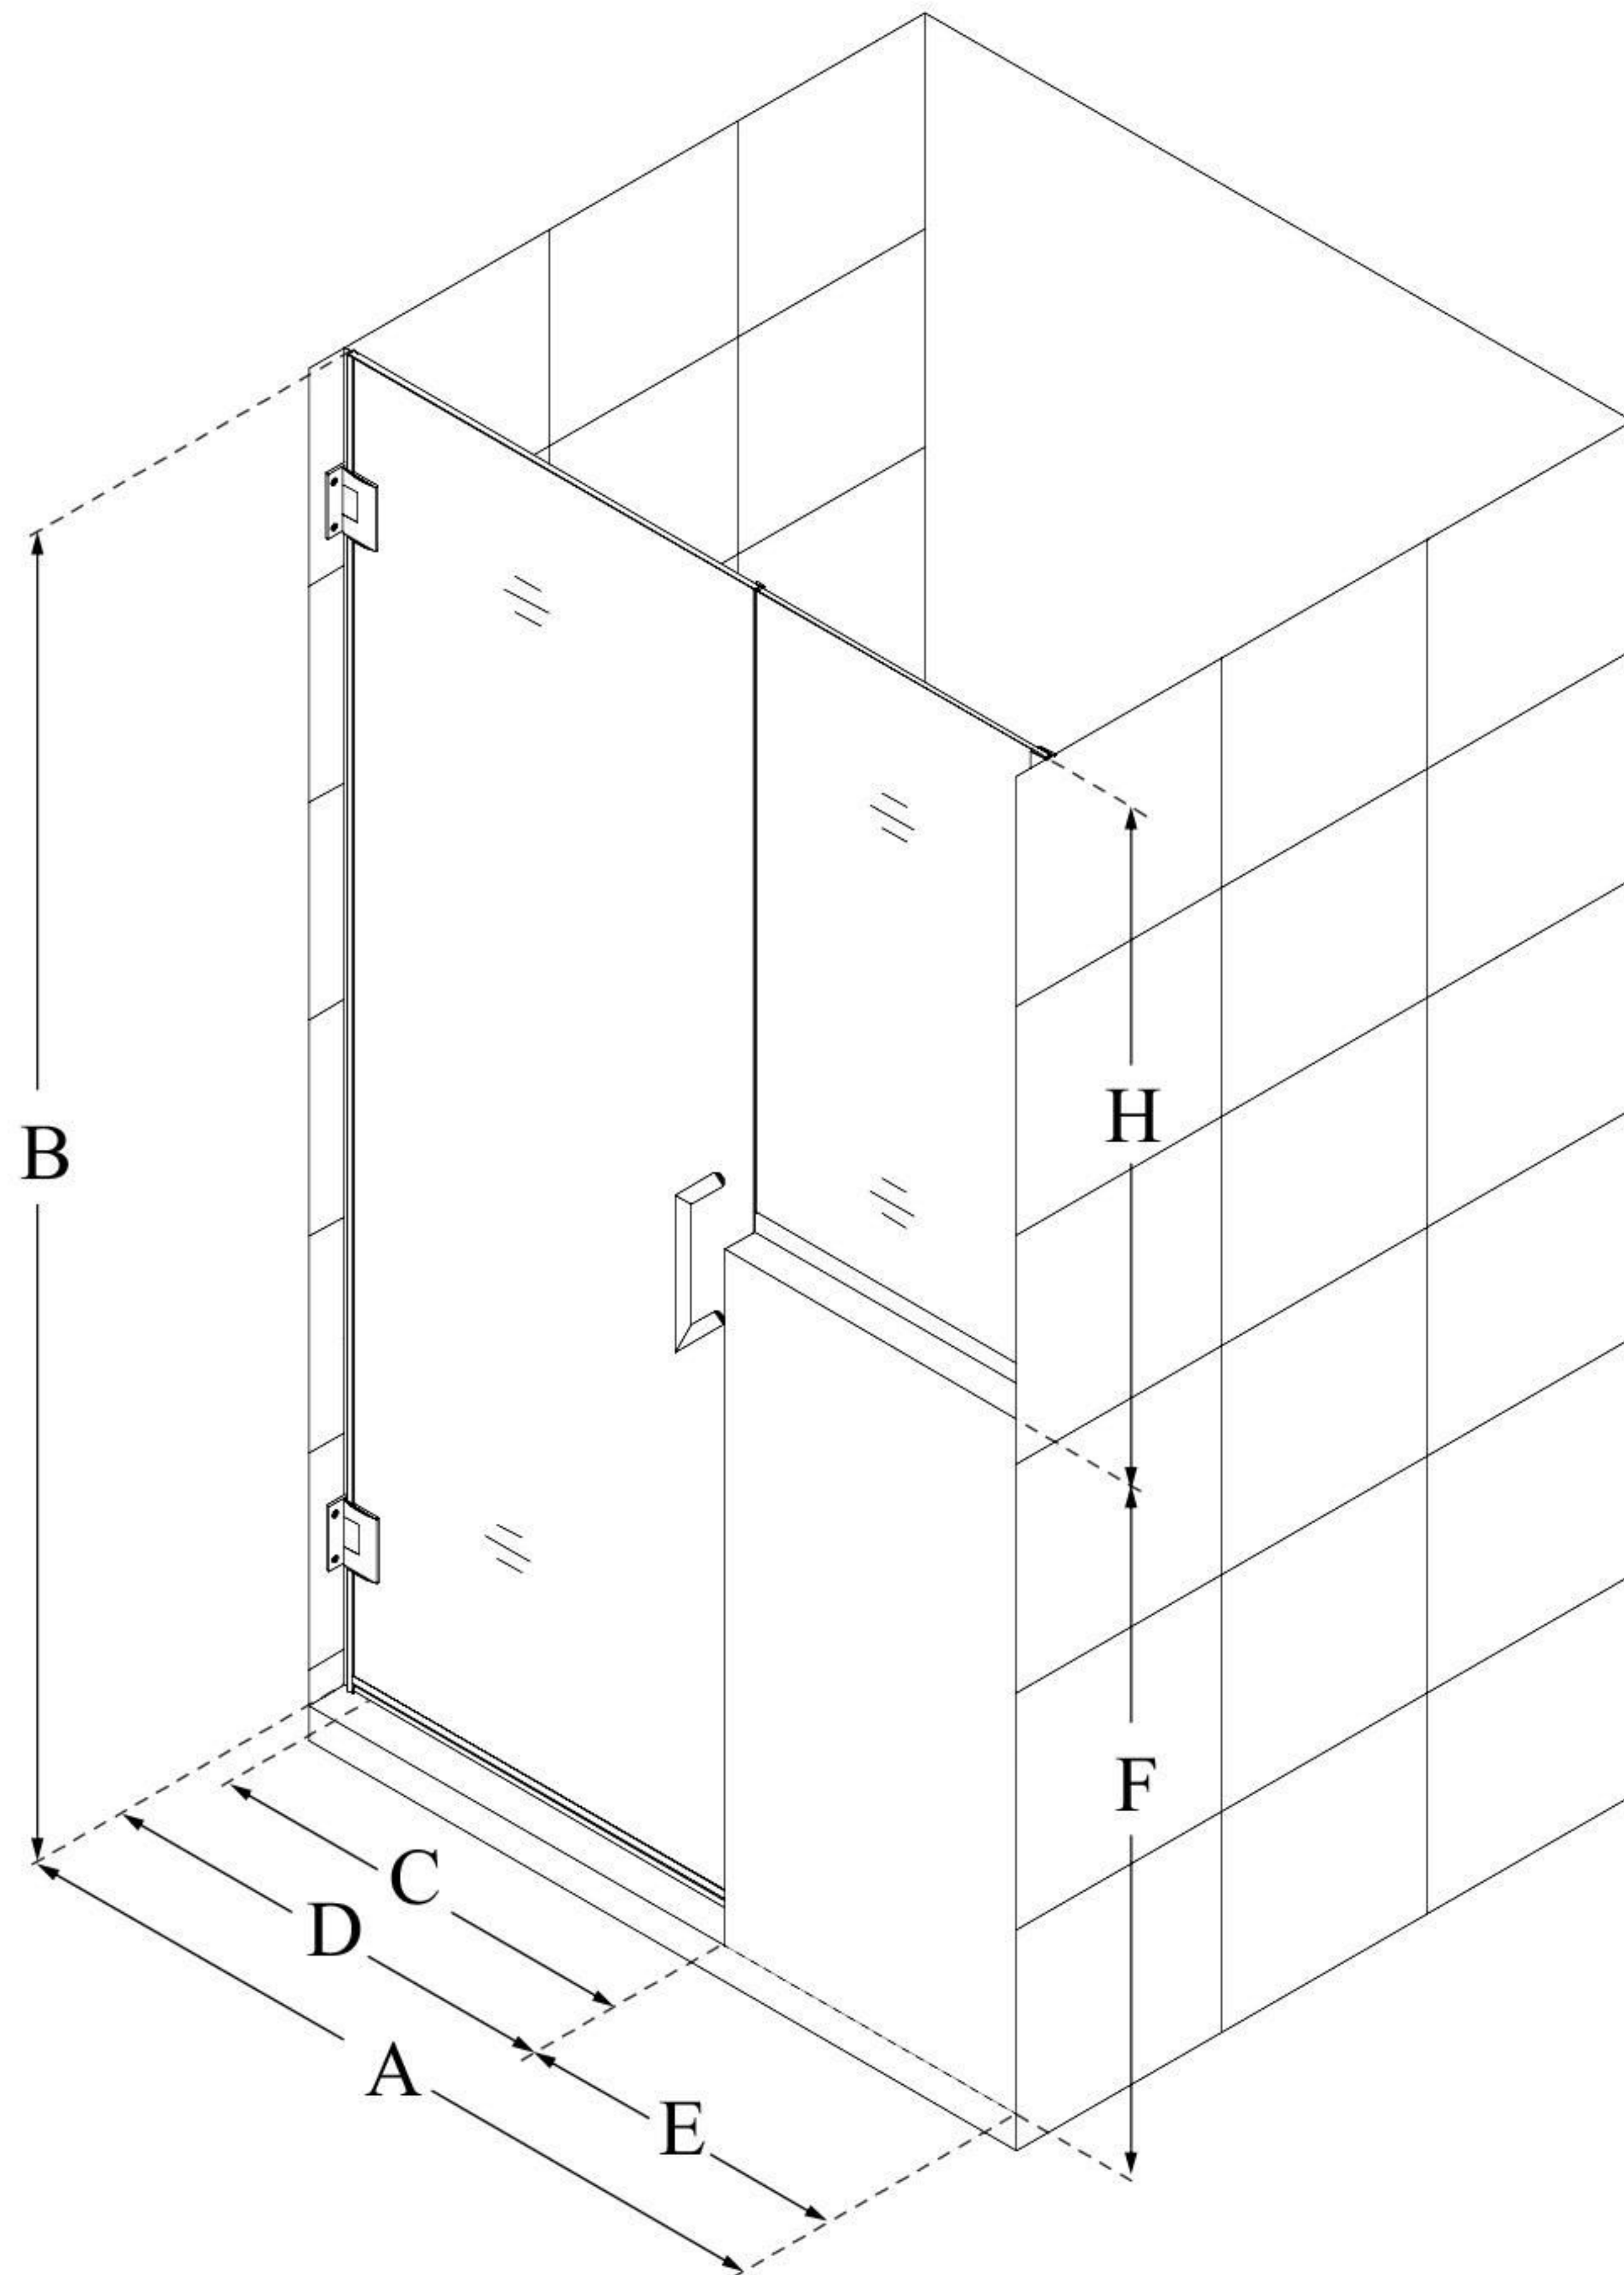

# UNIDOOR PLUS

DreamLine Unidoor Plus 59-59  
1/2" W x 72" H Hinged Shower Door  
with 34" Half Panel, Clear Glass

**SWING DOOR**

## CONFIGURATION DIMENSIONS:

**A: 59 - 59 1/2"**

MODEL WIDTH

**B: 72"**

MODEL HEIGHT

**C: 28"**

ACCESS WIDTH

**D: 29"**

DOOR WIDTH

**E: 30"**

INLINE BUTTRESS PANEL WIDTH

**F: 38"**

BUTTRESS WALL HEIGHT

**H: 34"**

BUTTRESS GLASS HEIGHT

DreamLine reserves the right to update or modify the hardware or materials pictured without prior notice for the purpose of product improvement and customer satisfaction.