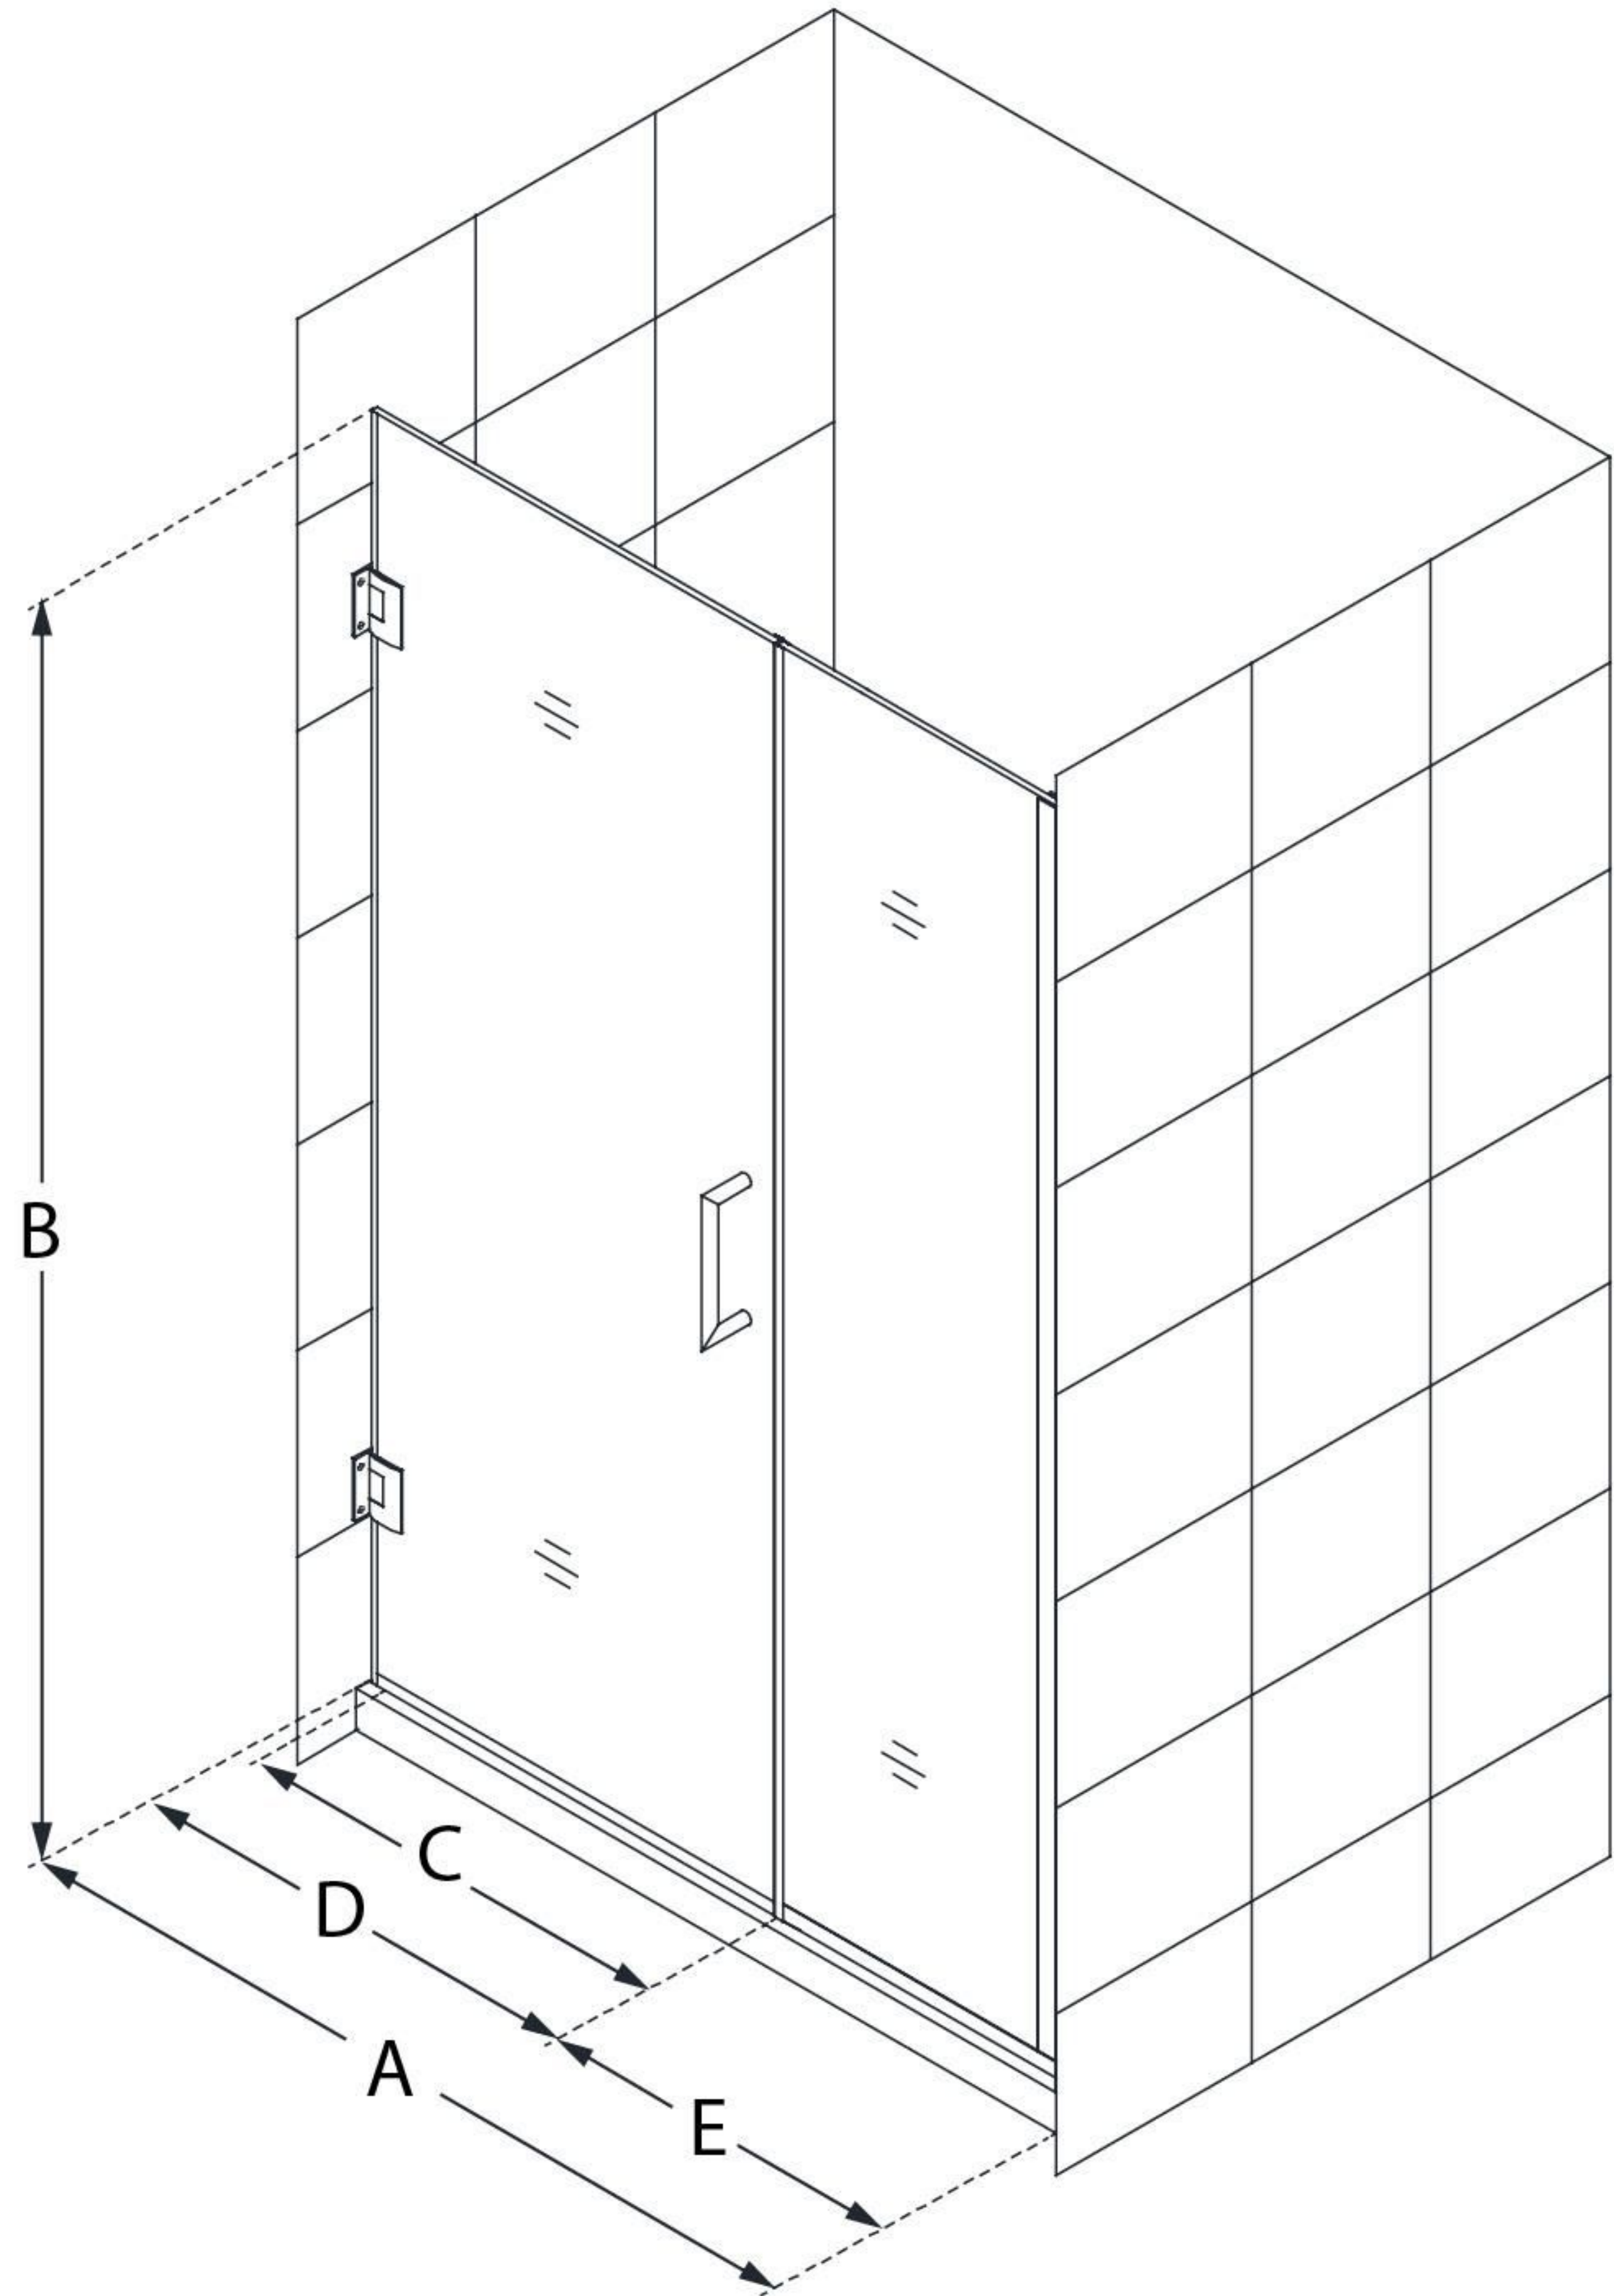

SHDR-242907210

UNIDOOR PLUS

DreamLine Unidoor Plus 29-29
1/2" W x 72" H Frameless Hinged
Shower Door, Clear Glass

SWING DOOR

CONFIGURATION DIMENSIONS:

A: 29 - 29 1/2"

MODEL WIDTH

B: 72"

MODEL HEIGHT

C: 22"

ACCESS WIDTH

D: 23"

DOOR WIDTH

E: 6"

INLINE PANEL WIDTH

DreamLine reserves the right to update or modify the hardware or materials pictured without prior notice for the purpose of product improvement and customer satisfaction.