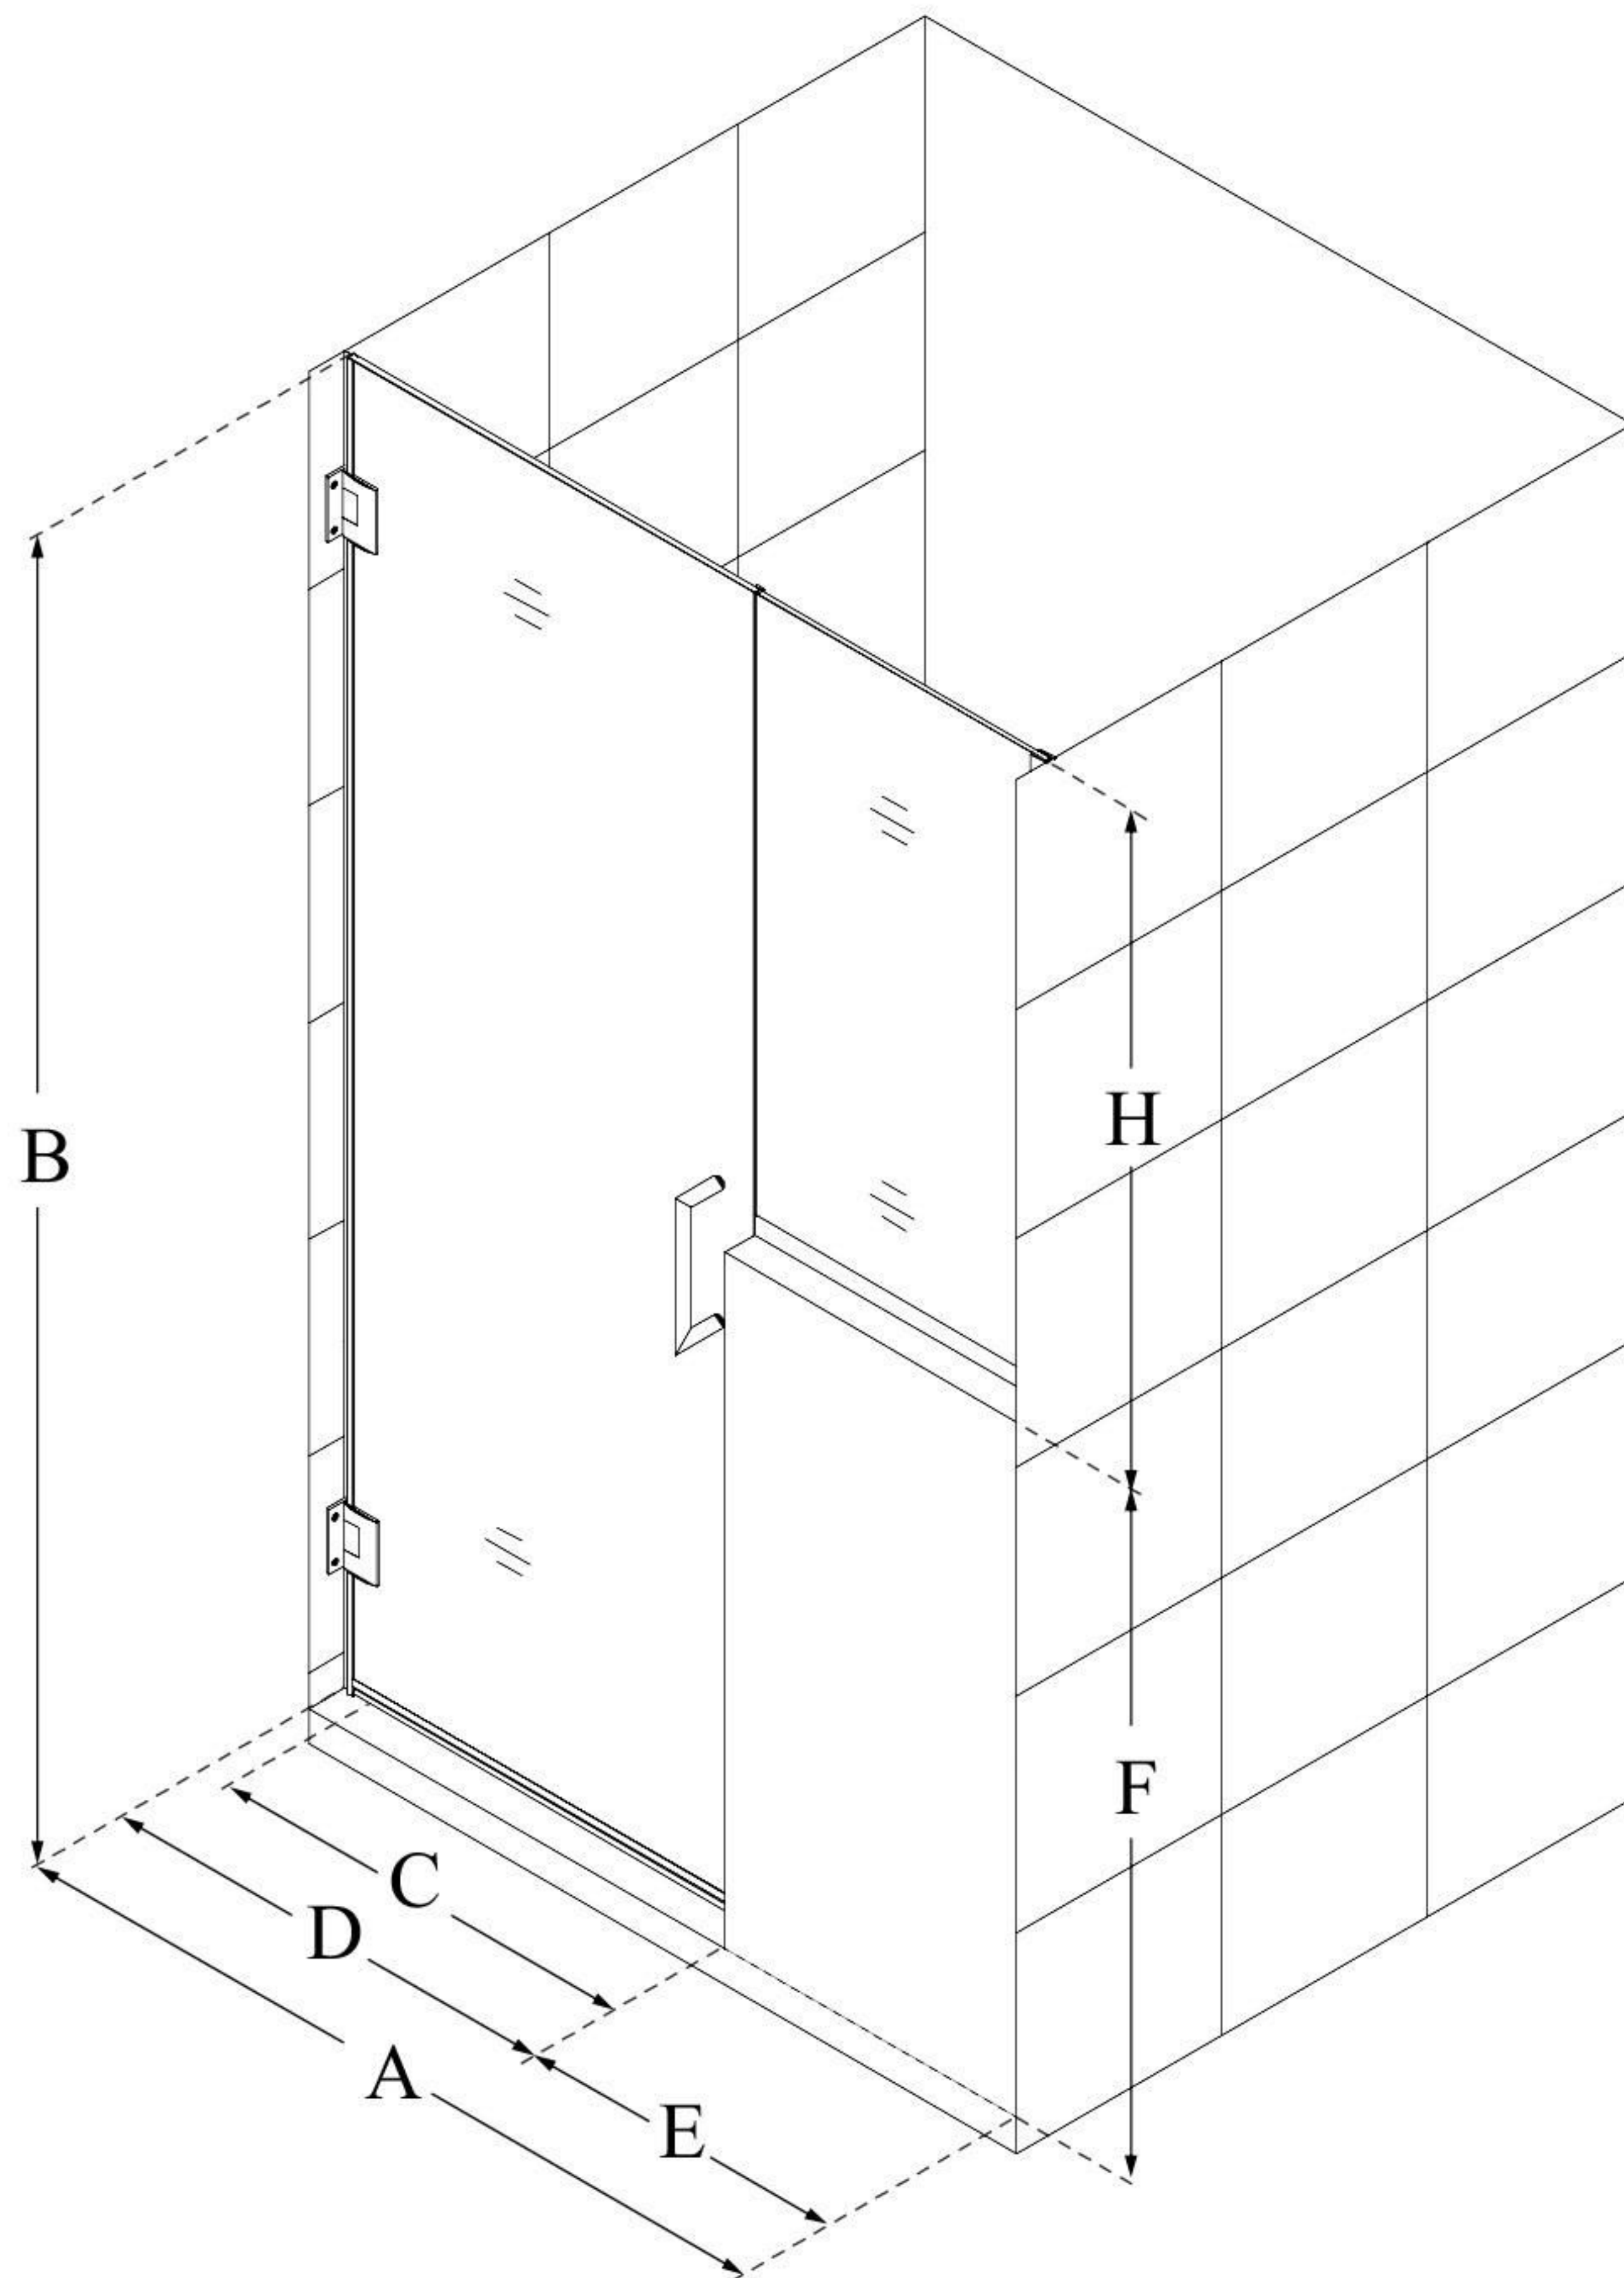

# UNIDOOR PLUS

DreamLine Unidoor Plus 64-64  
1/2" W x 72" H Hinged Shower Door  
with 36" Half Panel, Clear Glass

**SWING DOOR**

## CONFIGURATION DIMENSIONS:

**A: 64 - 64 1/2"**

MODEL WIDTH

**B: 72"**

MODEL HEIGHT

**C: 27"**

ACCESS WIDTH

**D: 28"**

DOOR WIDTH

**E: 36"**

INLINE BUTTRESS PANEL WIDTH

**F: 36"**

BUTTRESS WALL HEIGHT

**H: 36"**

BUTTRESS GLASS HEIGHT

DreamLine reserves the right to update or modify the hardware or materials pictured without prior notice for the purpose of product improvement and customer satisfaction.