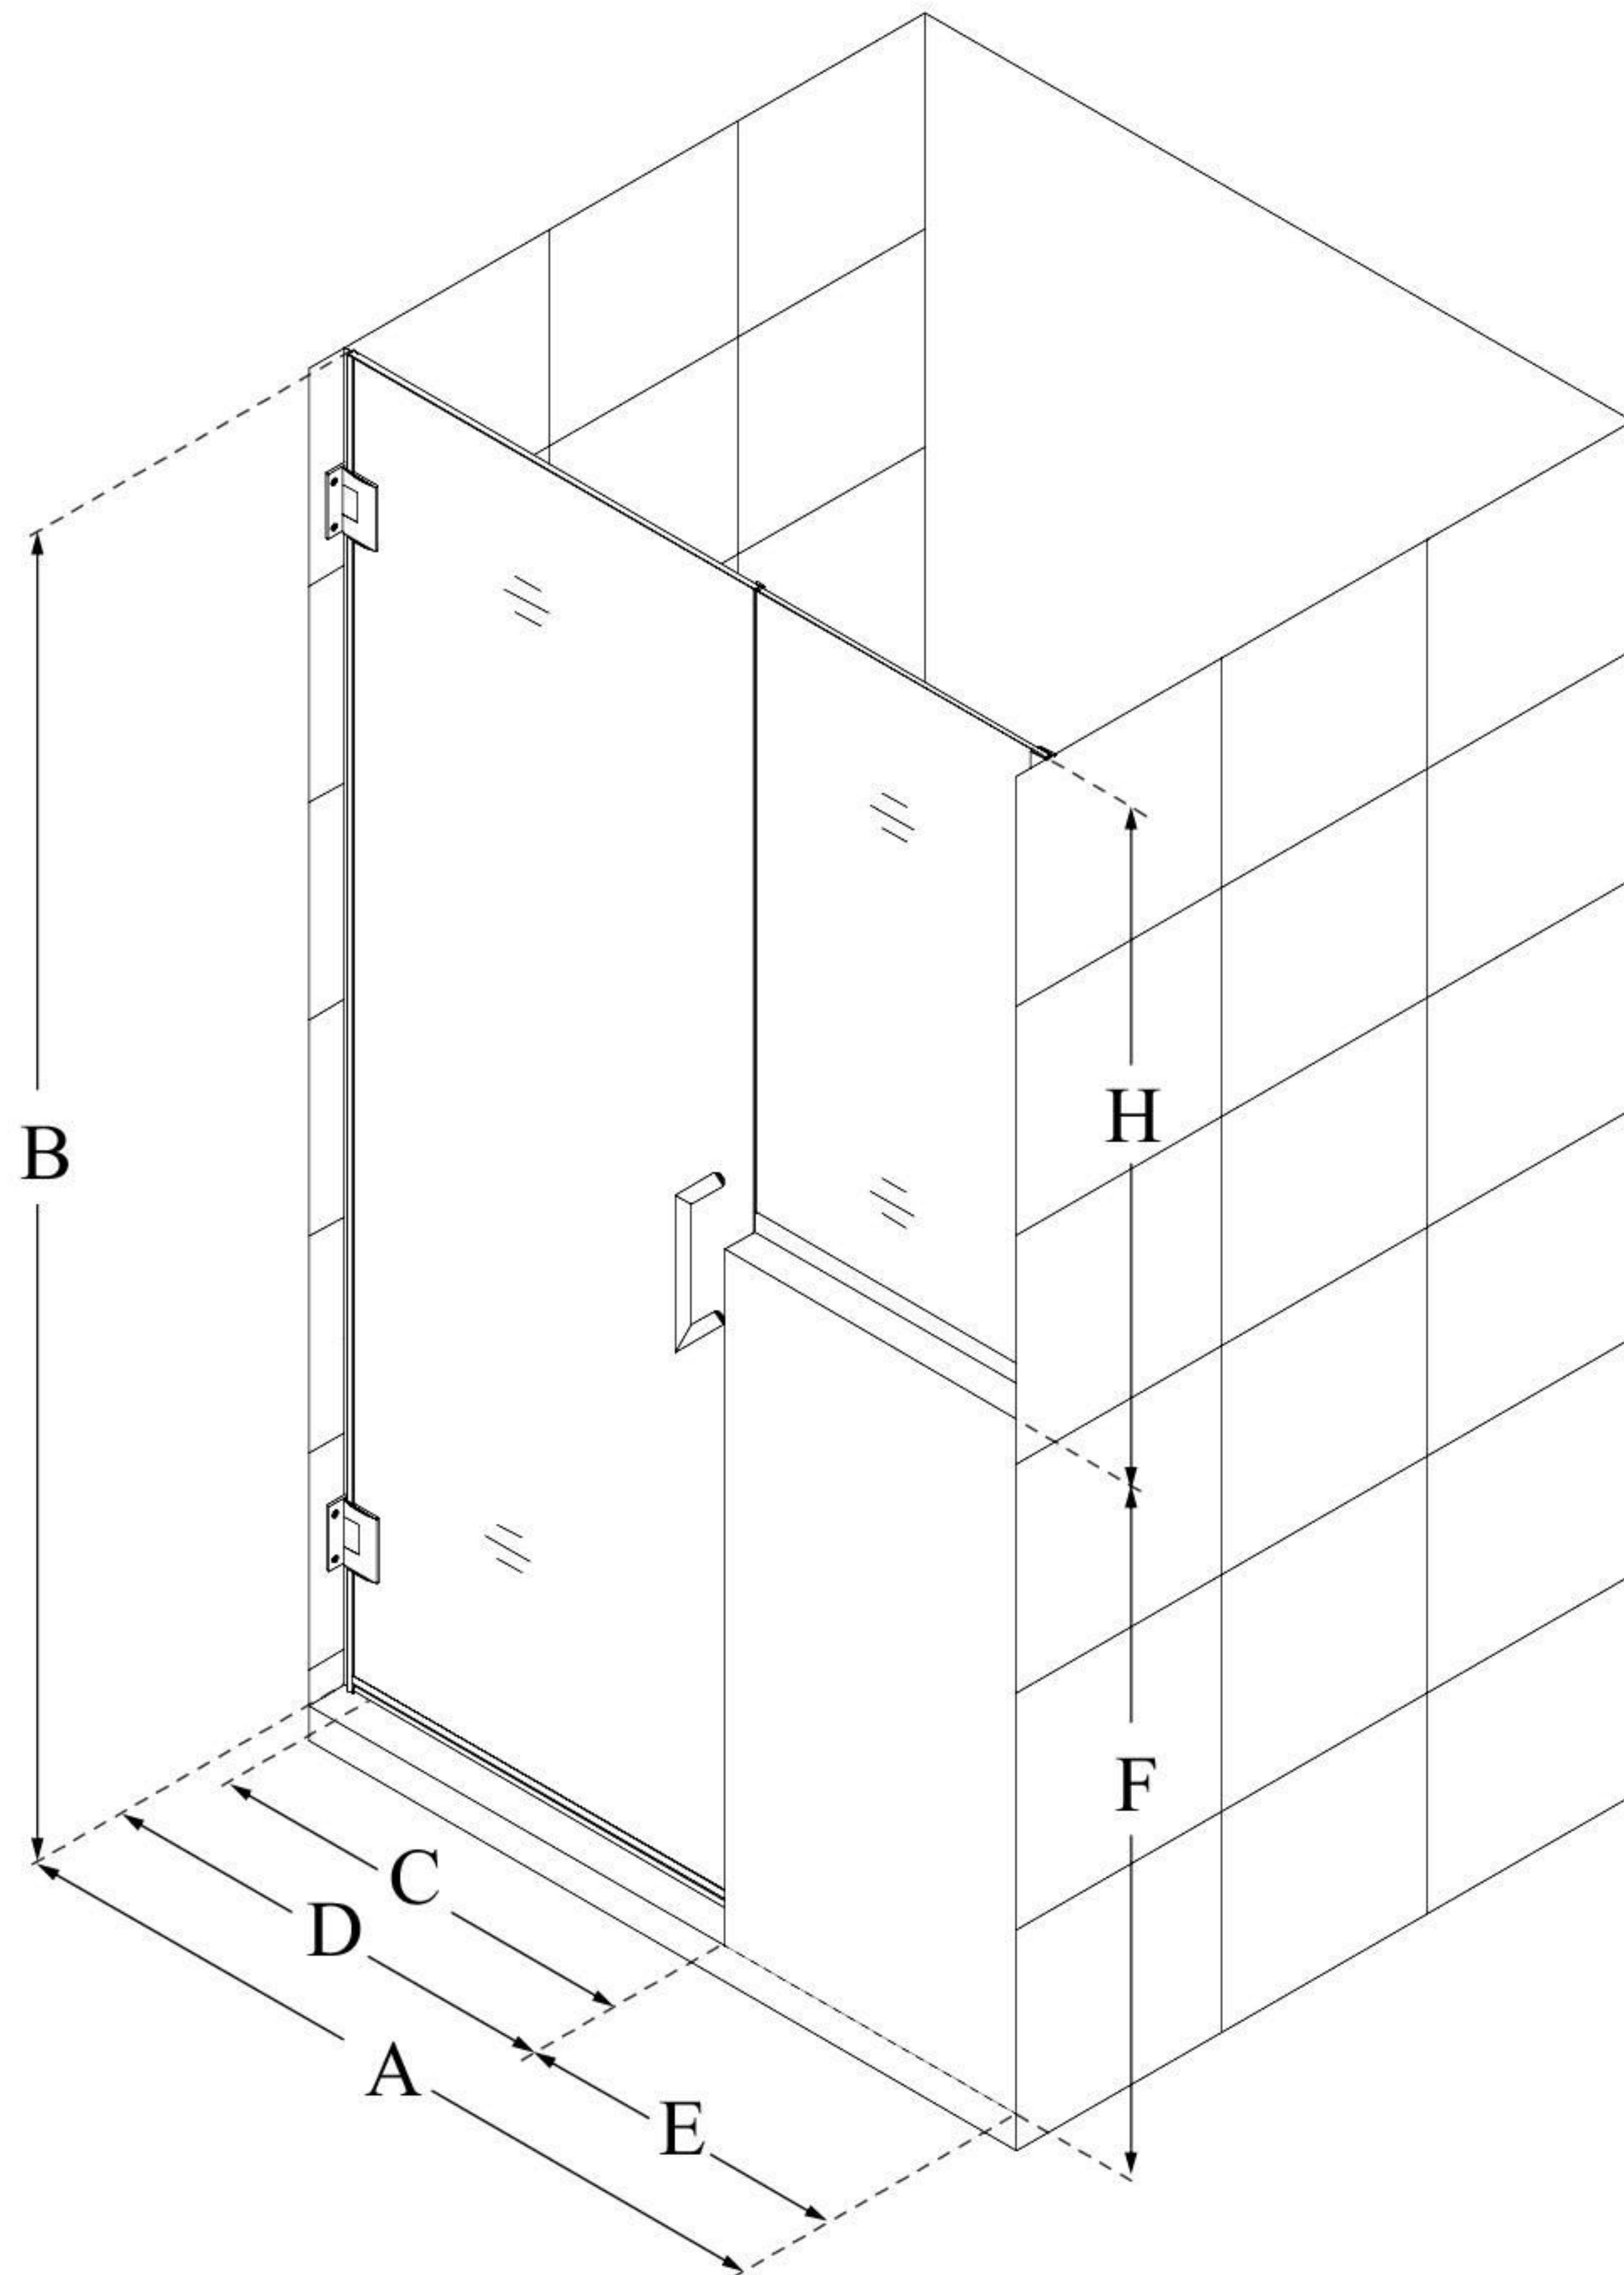

# UNIDOOR PLUS

DreamLine Unidoor Plus 64-64  
1/2" W x 72" H Hinged Shower Door  
with 34" Half Panel, Clear Glass

**SWING DOOR**

## CONFIGURATION DIMENSIONS:

**A: 64 - 64 1/2"**

MODEL WIDTH

**B: 72"**

MODEL HEIGHT

**C: 27"**

ACCESS WIDTH

**D: 28"**

DOOR WIDTH

**E: 36"**

INLINE BUTTRESS PANEL WIDTH

**F: 38"**

BUTTRESS WALL HEIGHT

**H: 34"**

BUTTRESS GLASS HEIGHT

DreamLine reserves the right to update or modify the hardware or materials pictured without prior notice for the purpose of product improvement and customer satisfaction.