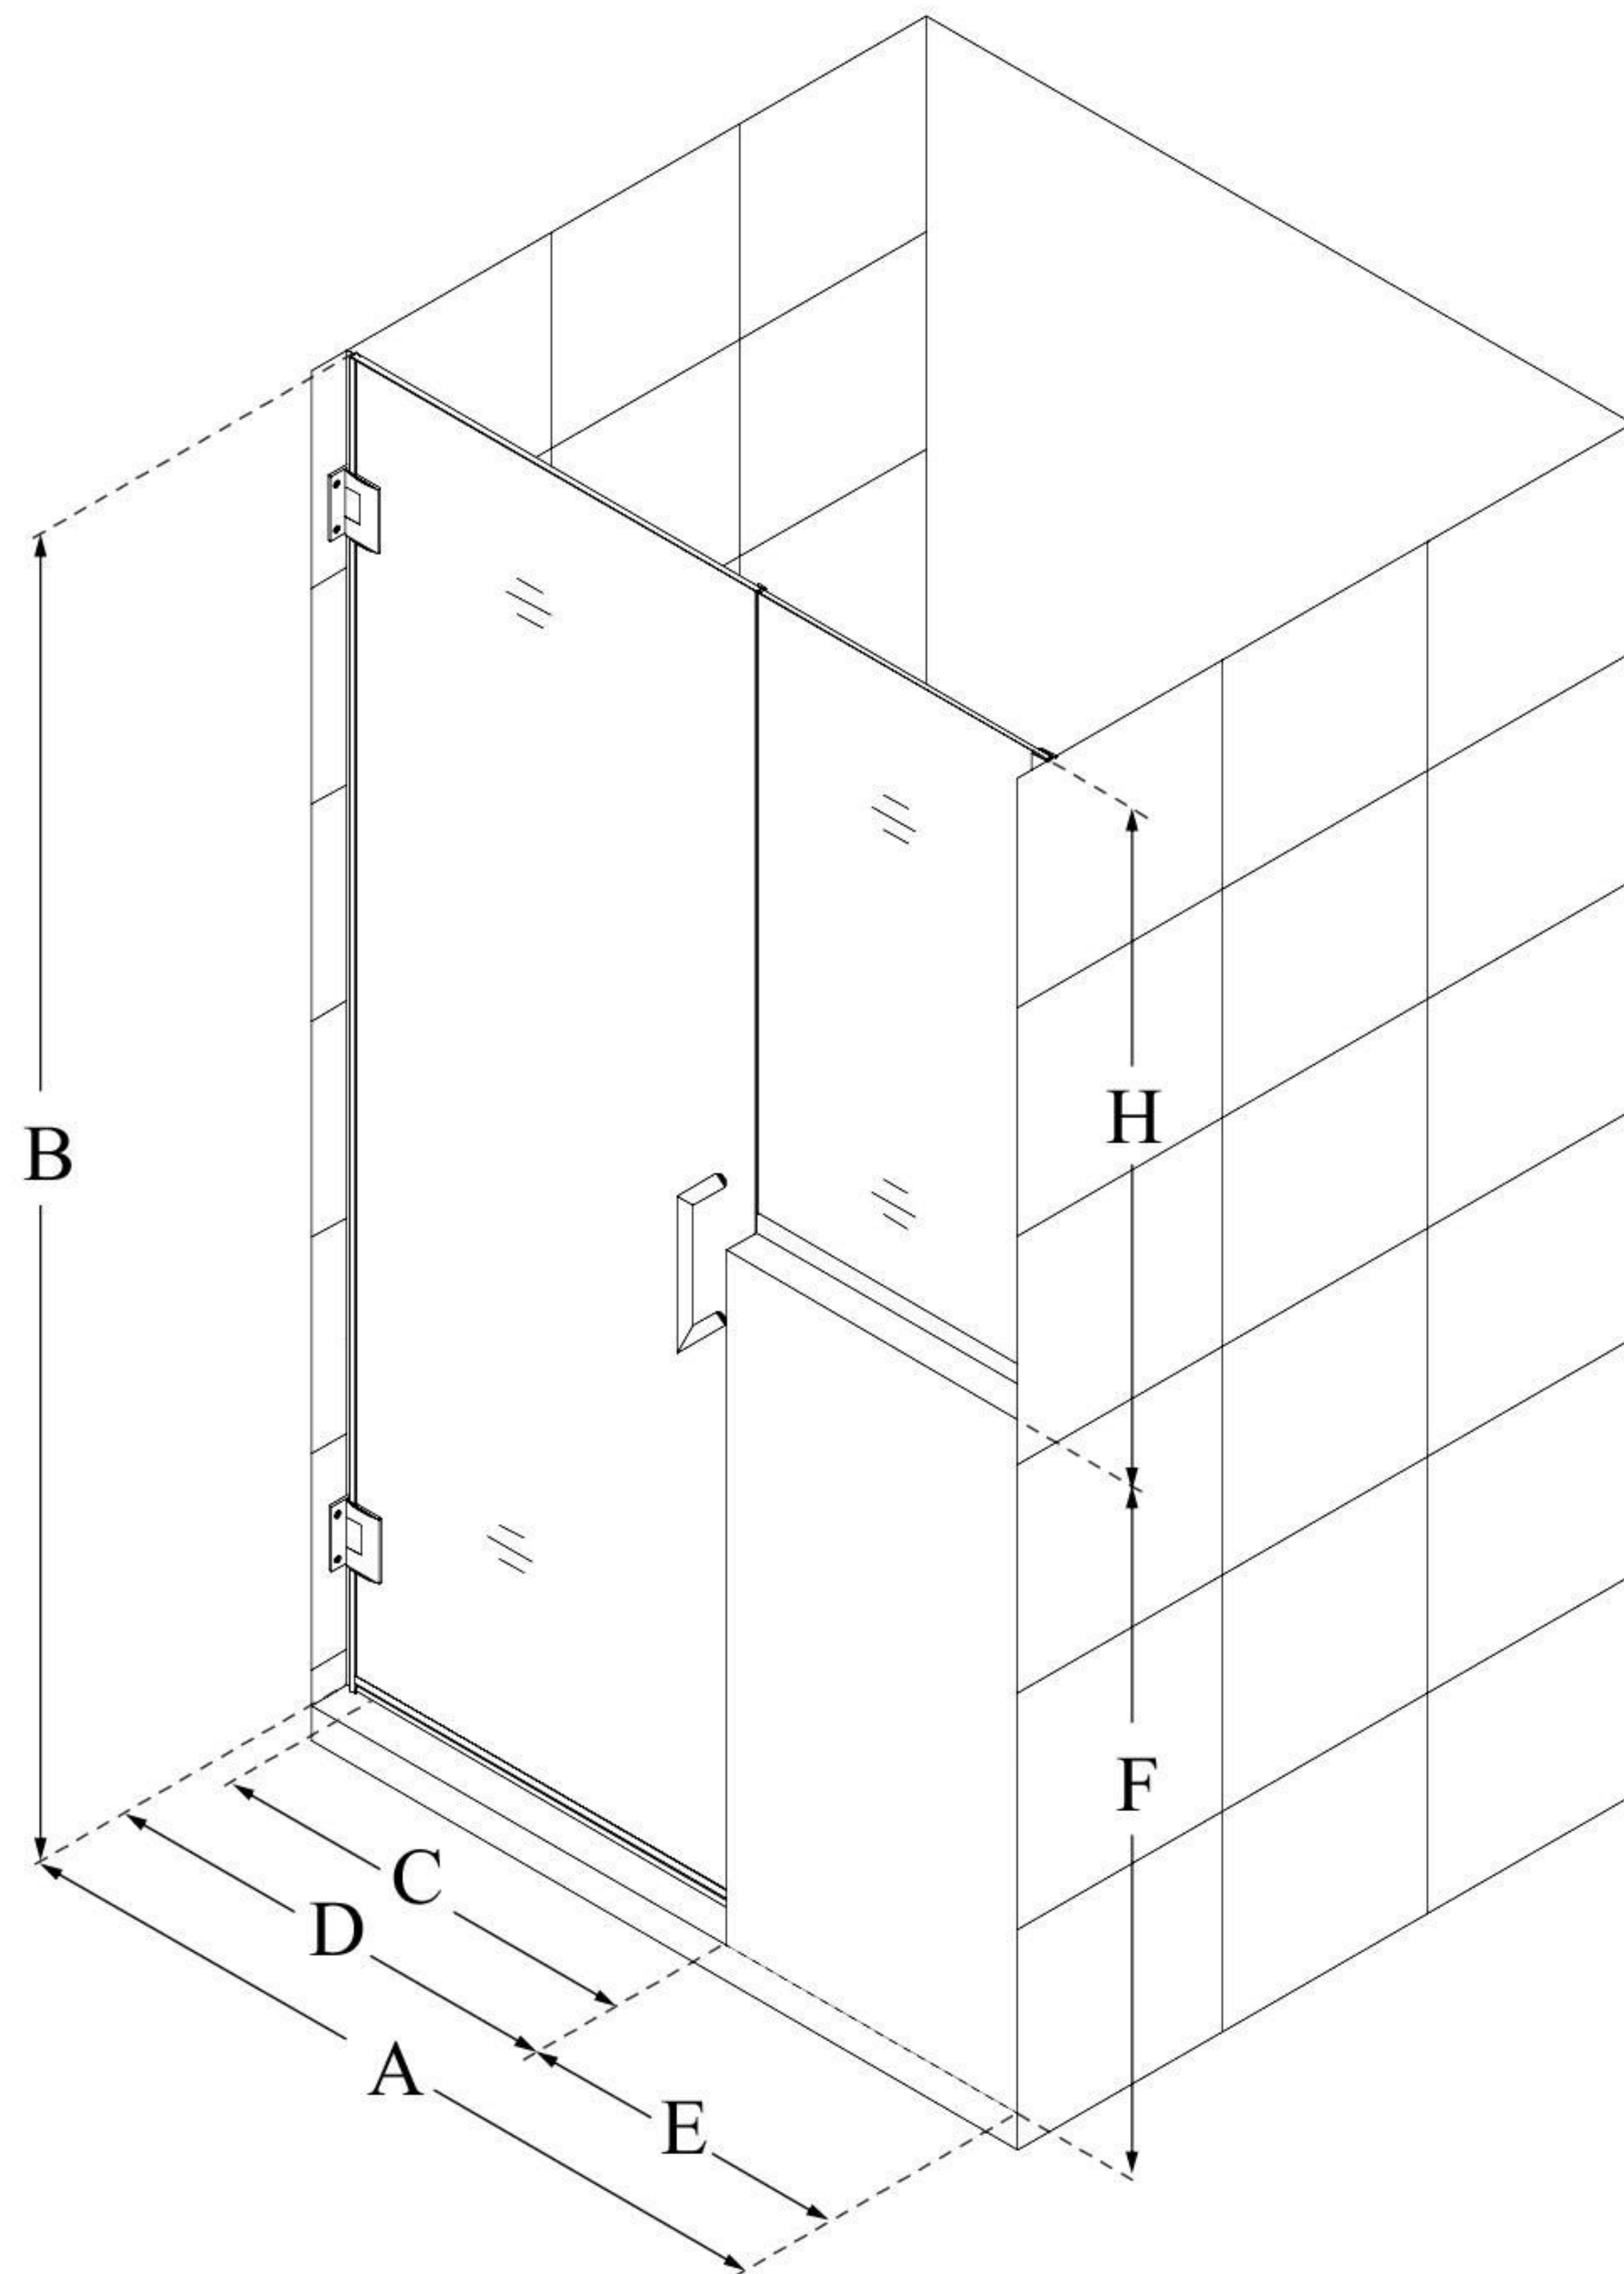

# UNIDOOR PLUS

DreamLine Unidoor Plus 58-58 1/2" W x 72" H Hinged Shower Door with 36" Half Panel, Clear Glass

**SWING DOOR**

## CONFIGURATION DIMENSIONS:

**A: 58 - 58 1/2"**

MODEL WIDTH

**B: 72"**

MODEL HEIGHT

**C: 27"**

ACCESS WIDTH

**D: 28"**

DOOR WIDTH

**E: 30"**

INLINE BUTTRESS PANEL WIDTH

**F: 36"**

BUTTRESS WALL HEIGHT

**H: 36"**

BUTTRESS GLASS HEIGHT

DreamLine reserves the right to update or modify the hardware or materials pictured without prior notice for the purpose of product improvement and customer satisfaction.