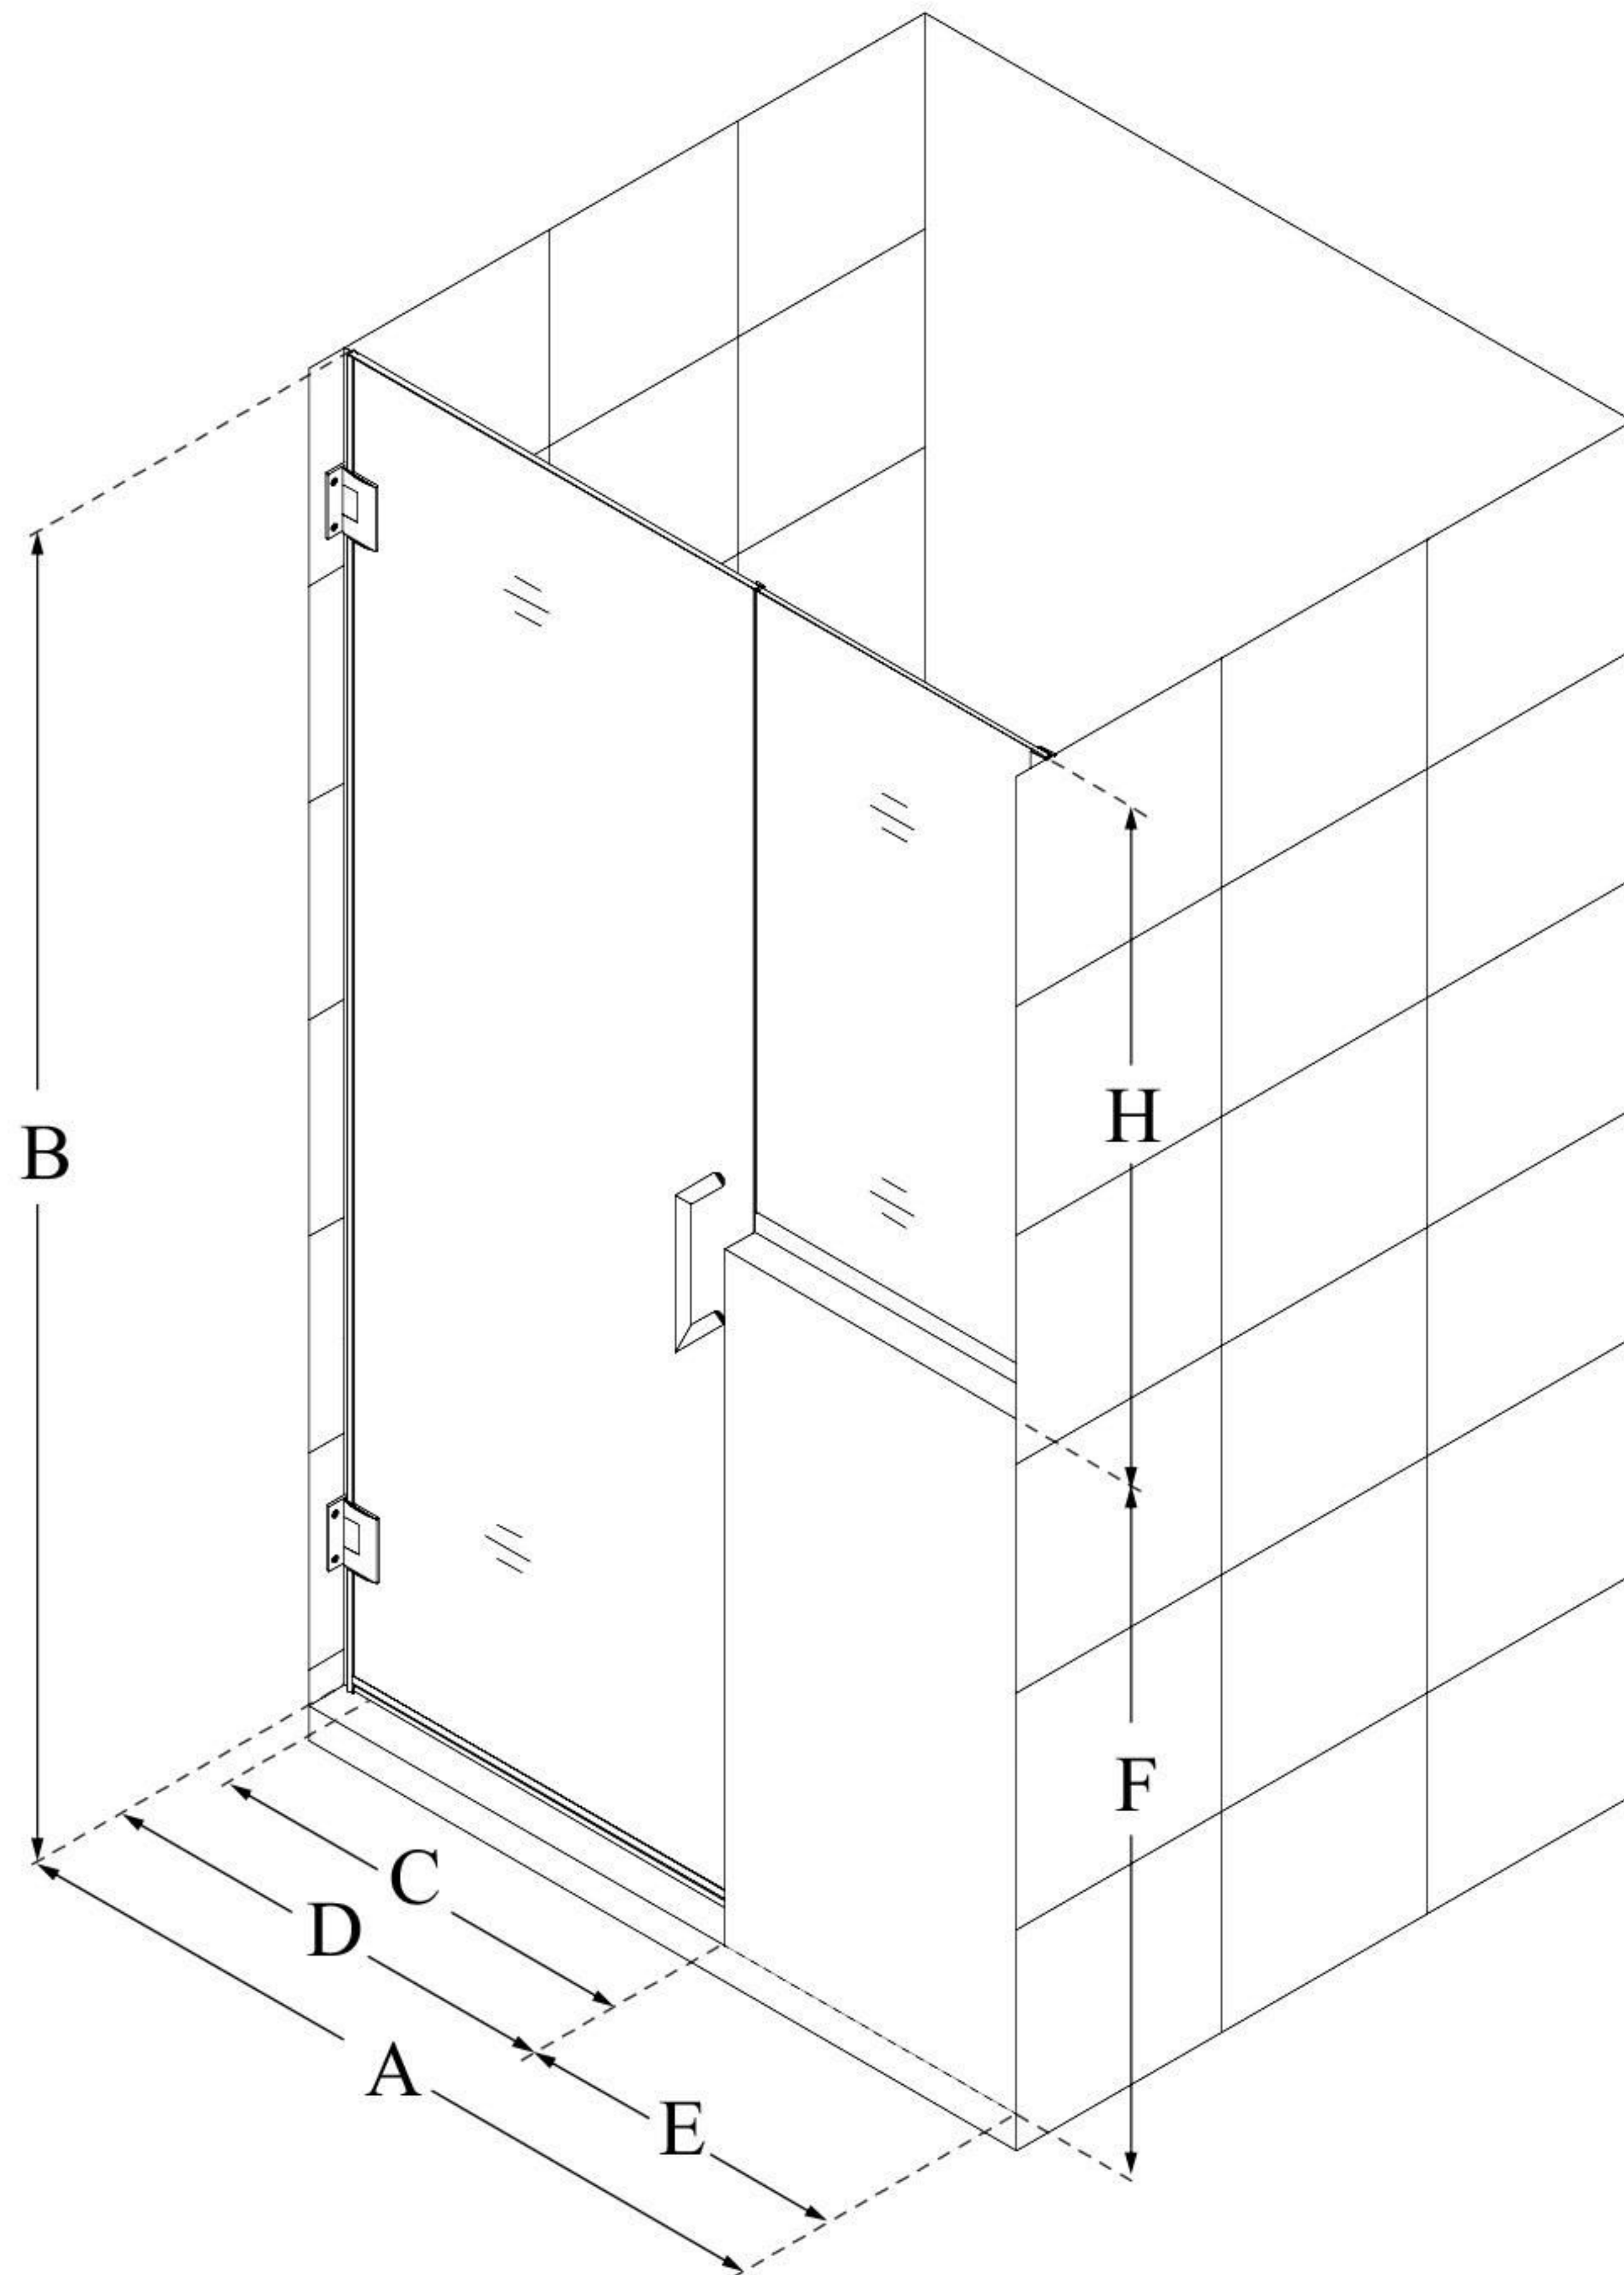

SHDR-24283034

UNIDOOR PLUS

DreamLine Unidoor Plus 58-58 1/2" W x 72" H Hinged Shower Door with 34" Half Panel, Clear Glass

SWING DOOR

CONFIGURATION DIMENSIONS:

A: 58 - 58 1/2"

MODEL WIDTH

B: 72"

MODEL HEIGHT

C: 27"

ACCESS WIDTH

D: 28"

DOOR WIDTH

E: 30"

INLINE BUTTRESS PANEL WIDTH

F: 38"

BUTTRESS WALL HEIGHT

H: 34"

BUTTRESS GLASS HEIGHT

DreamLine reserves the right to update or modify the hardware or materials pictured without prior notice for the purpose of product improvement and customer satisfaction.