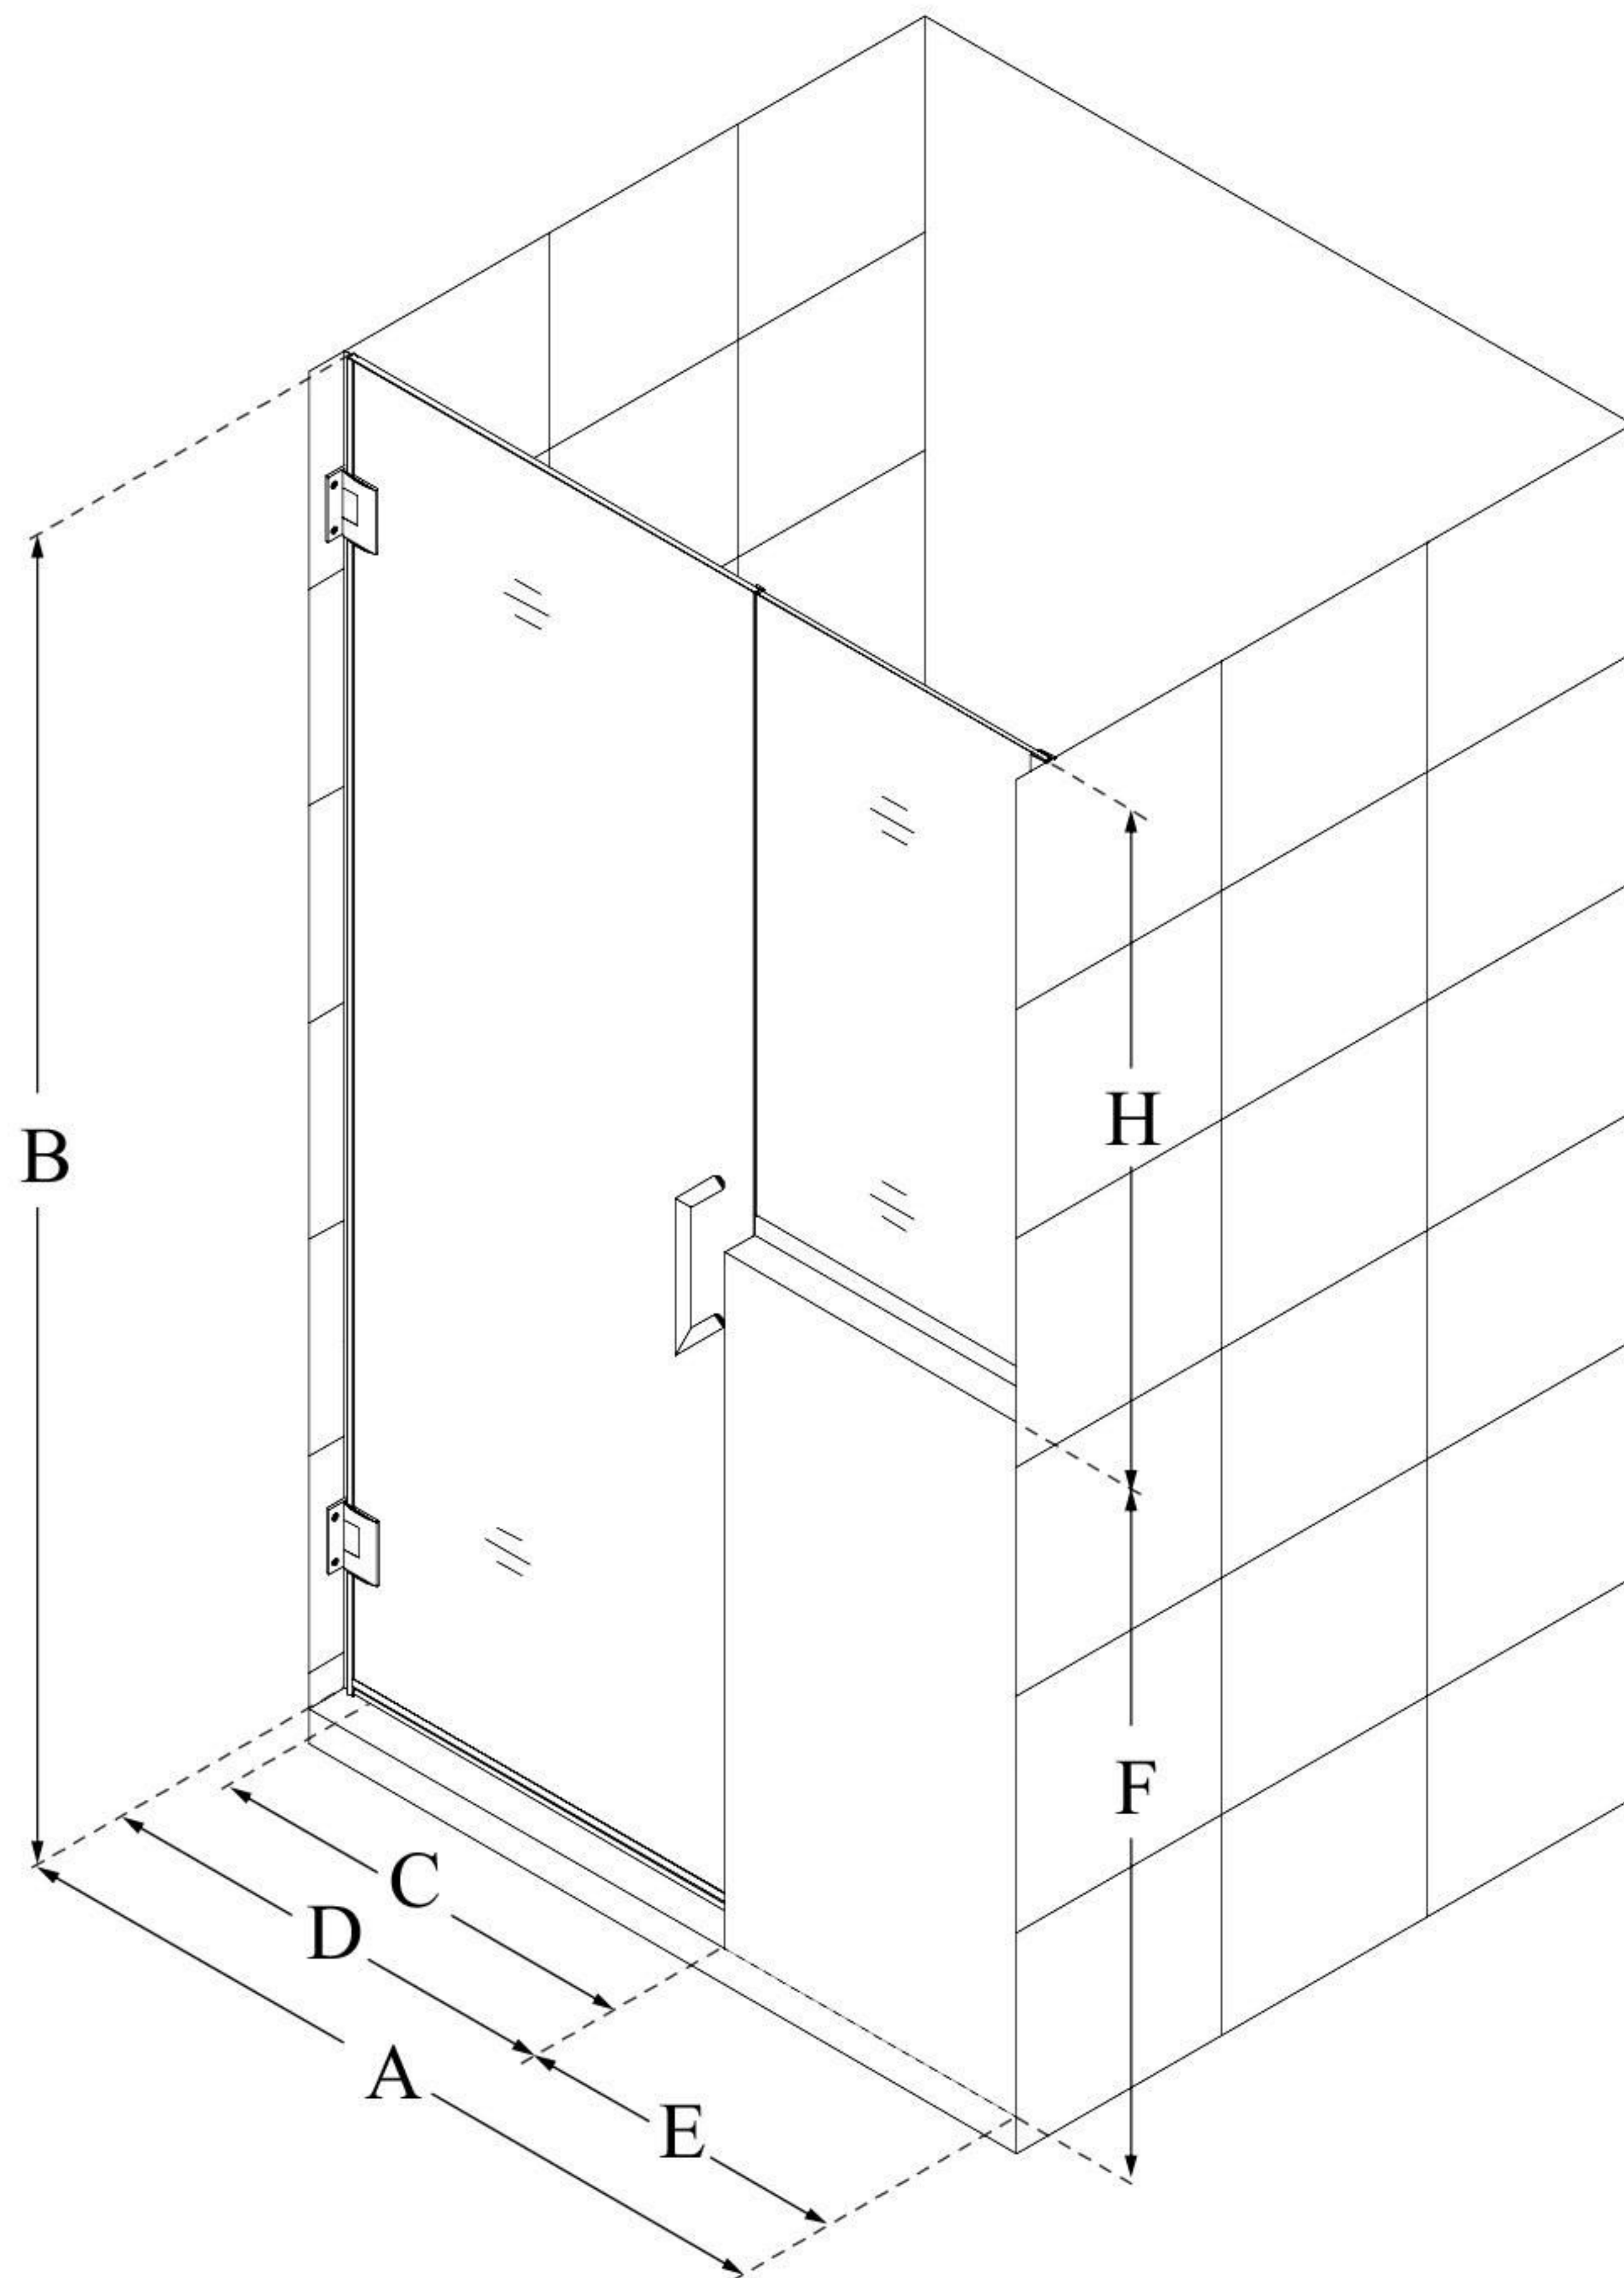

SHDR-24273636

UNIDOOR PLUS

DreamLine Unidoor Plus 63-63
1/2" W x 72" H Hinged Shower Door
with 36" Half Panel, Clear Glass

SWING DOOR

CONFIGURATION DIMENSIONS:

A: 63 - 63 1/2"

MODEL WIDTH

B: 72"

MODEL HEIGHT

C: 26"

ACCESS WIDTH

D: 27"

DOOR WIDTH

E: 36"

INLINE BUTTRESS PANEL WIDTH

F: 36"

BUTTRESS WALL HEIGHT

H: 36"

BUTTRESS GLASS HEIGHT

DreamLine reserves the right to update or modify the hardware or materials pictured without prior notice for the purpose of product improvement and customer satisfaction.